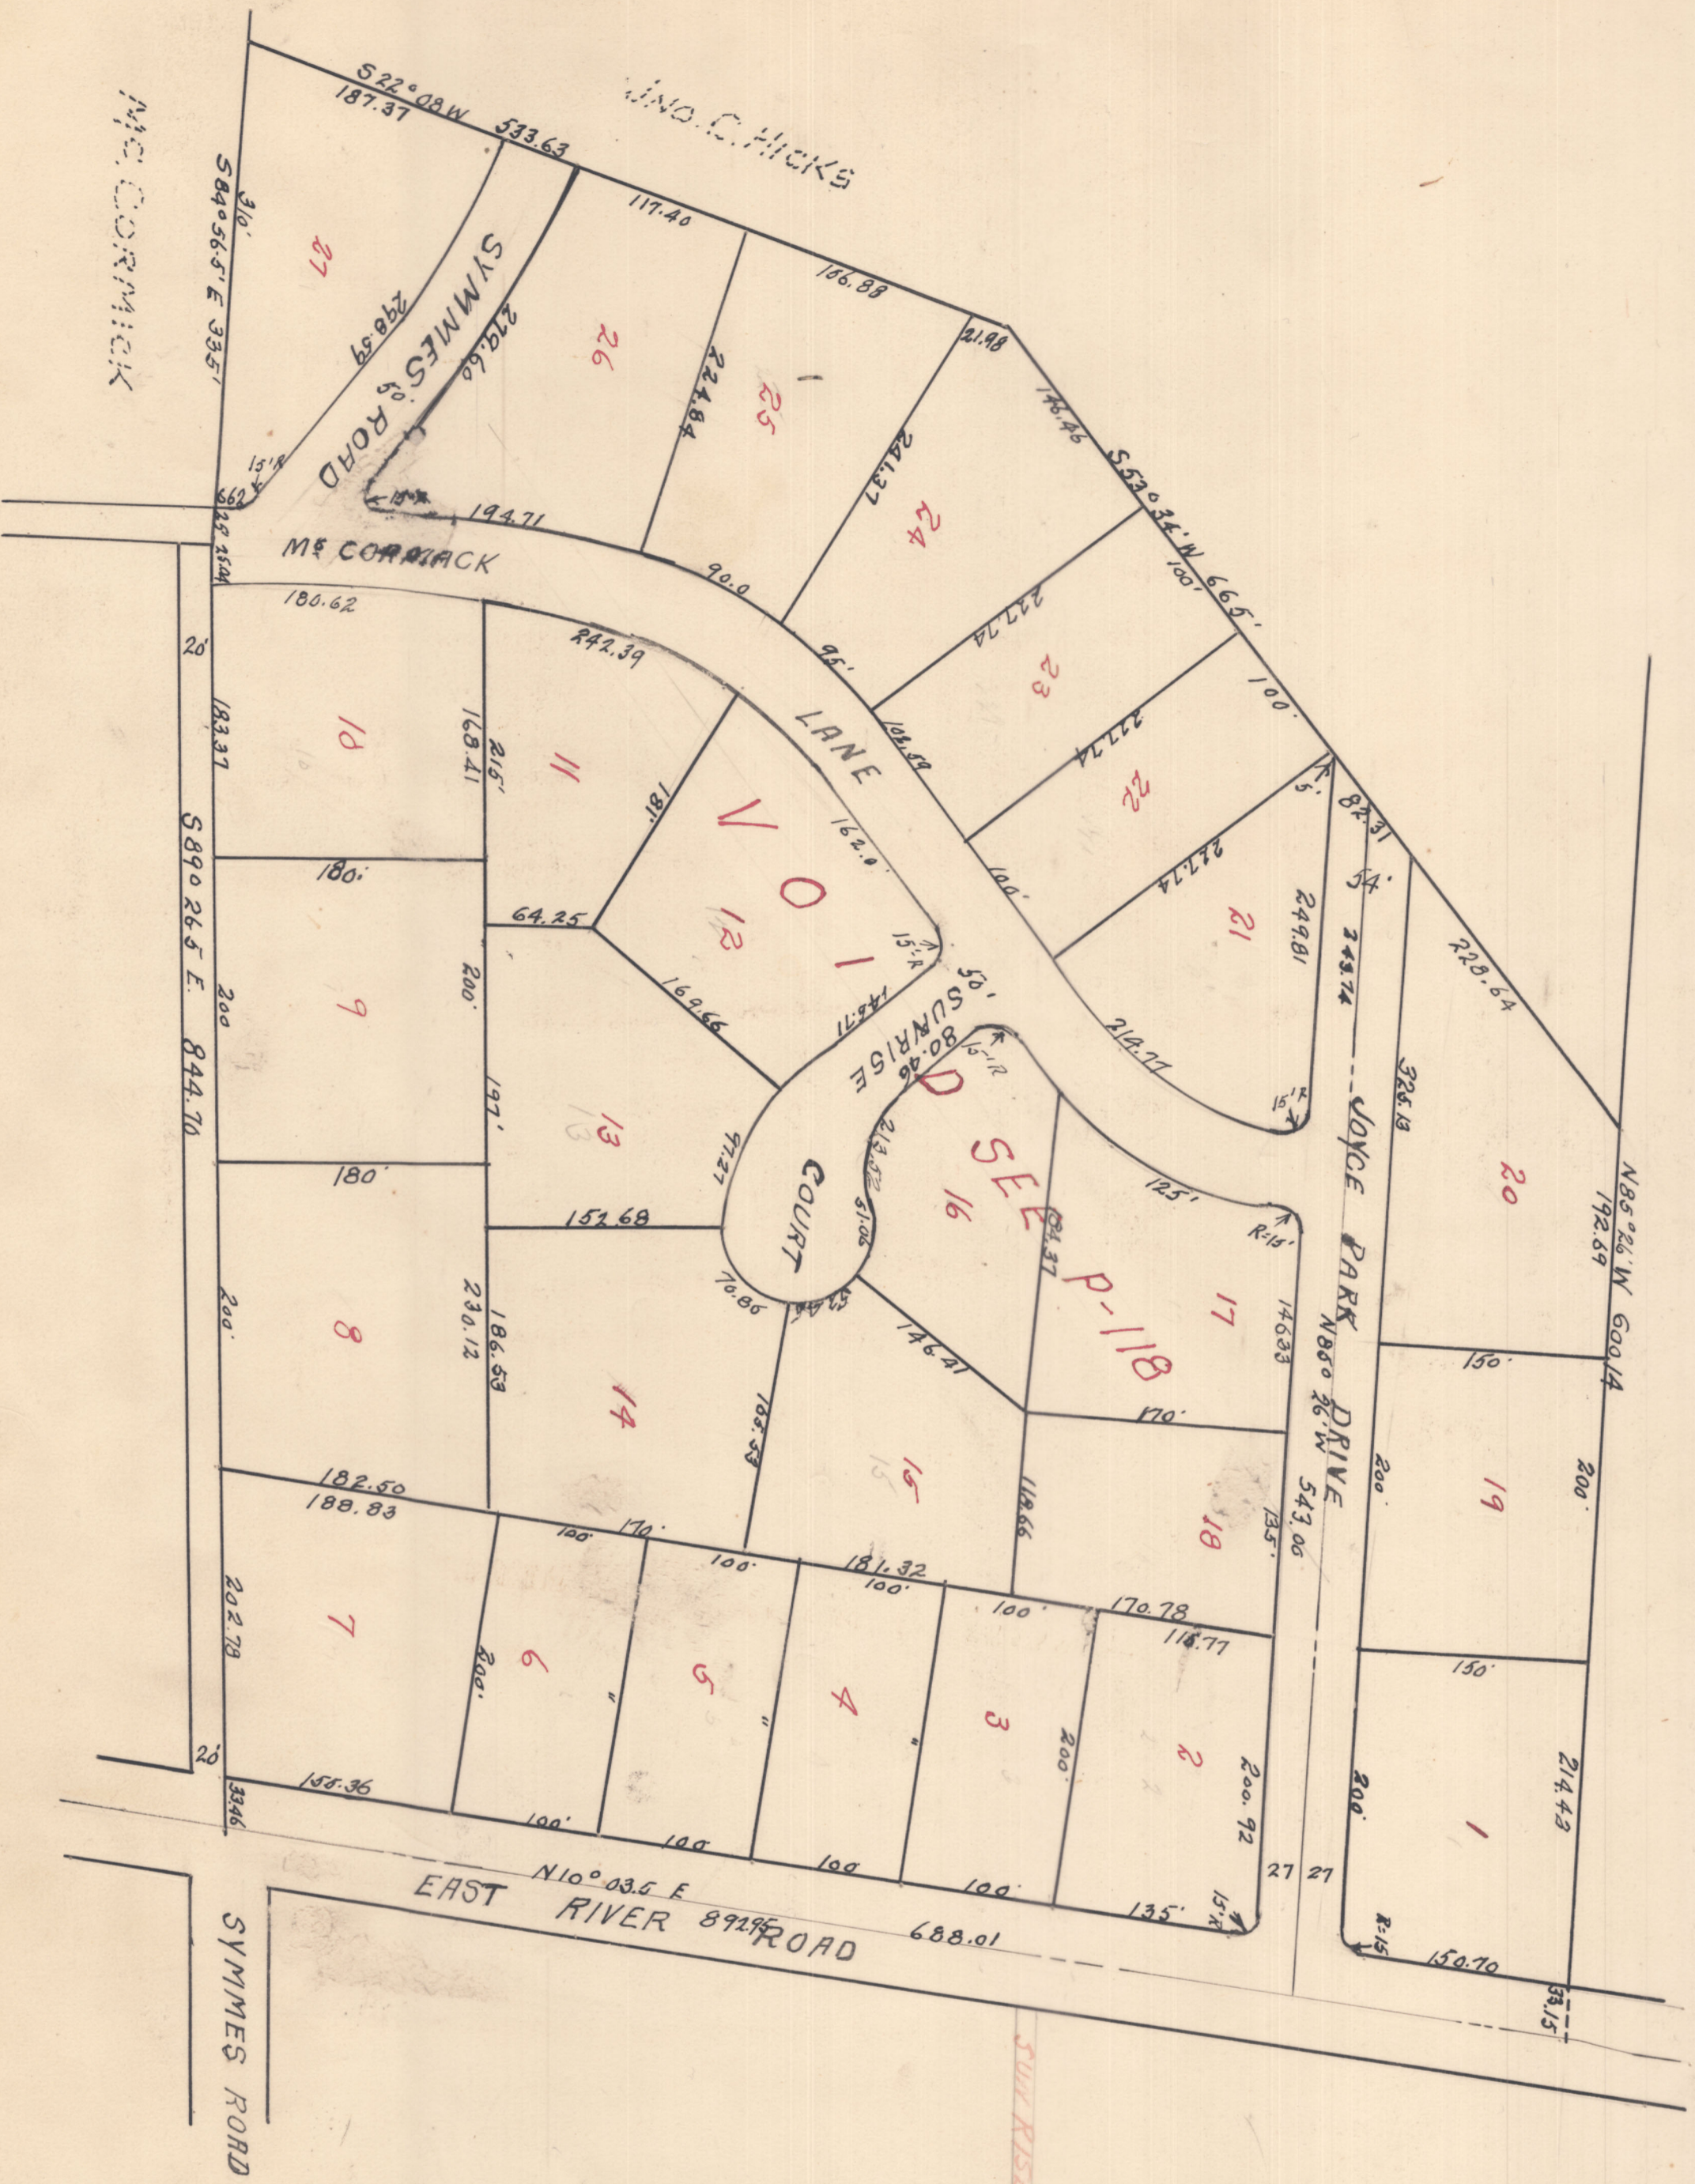

# SUNRISE PARK

SECTION 1

SECTION 5 T1 R2 FAIRFIELD VILLAGE

MARCH 1956 21.67 AC HICKS

E.D. HICKS

SCALE 1" = 100'

VOID SEE P-118

SUNRISE PARK REPEAT 118