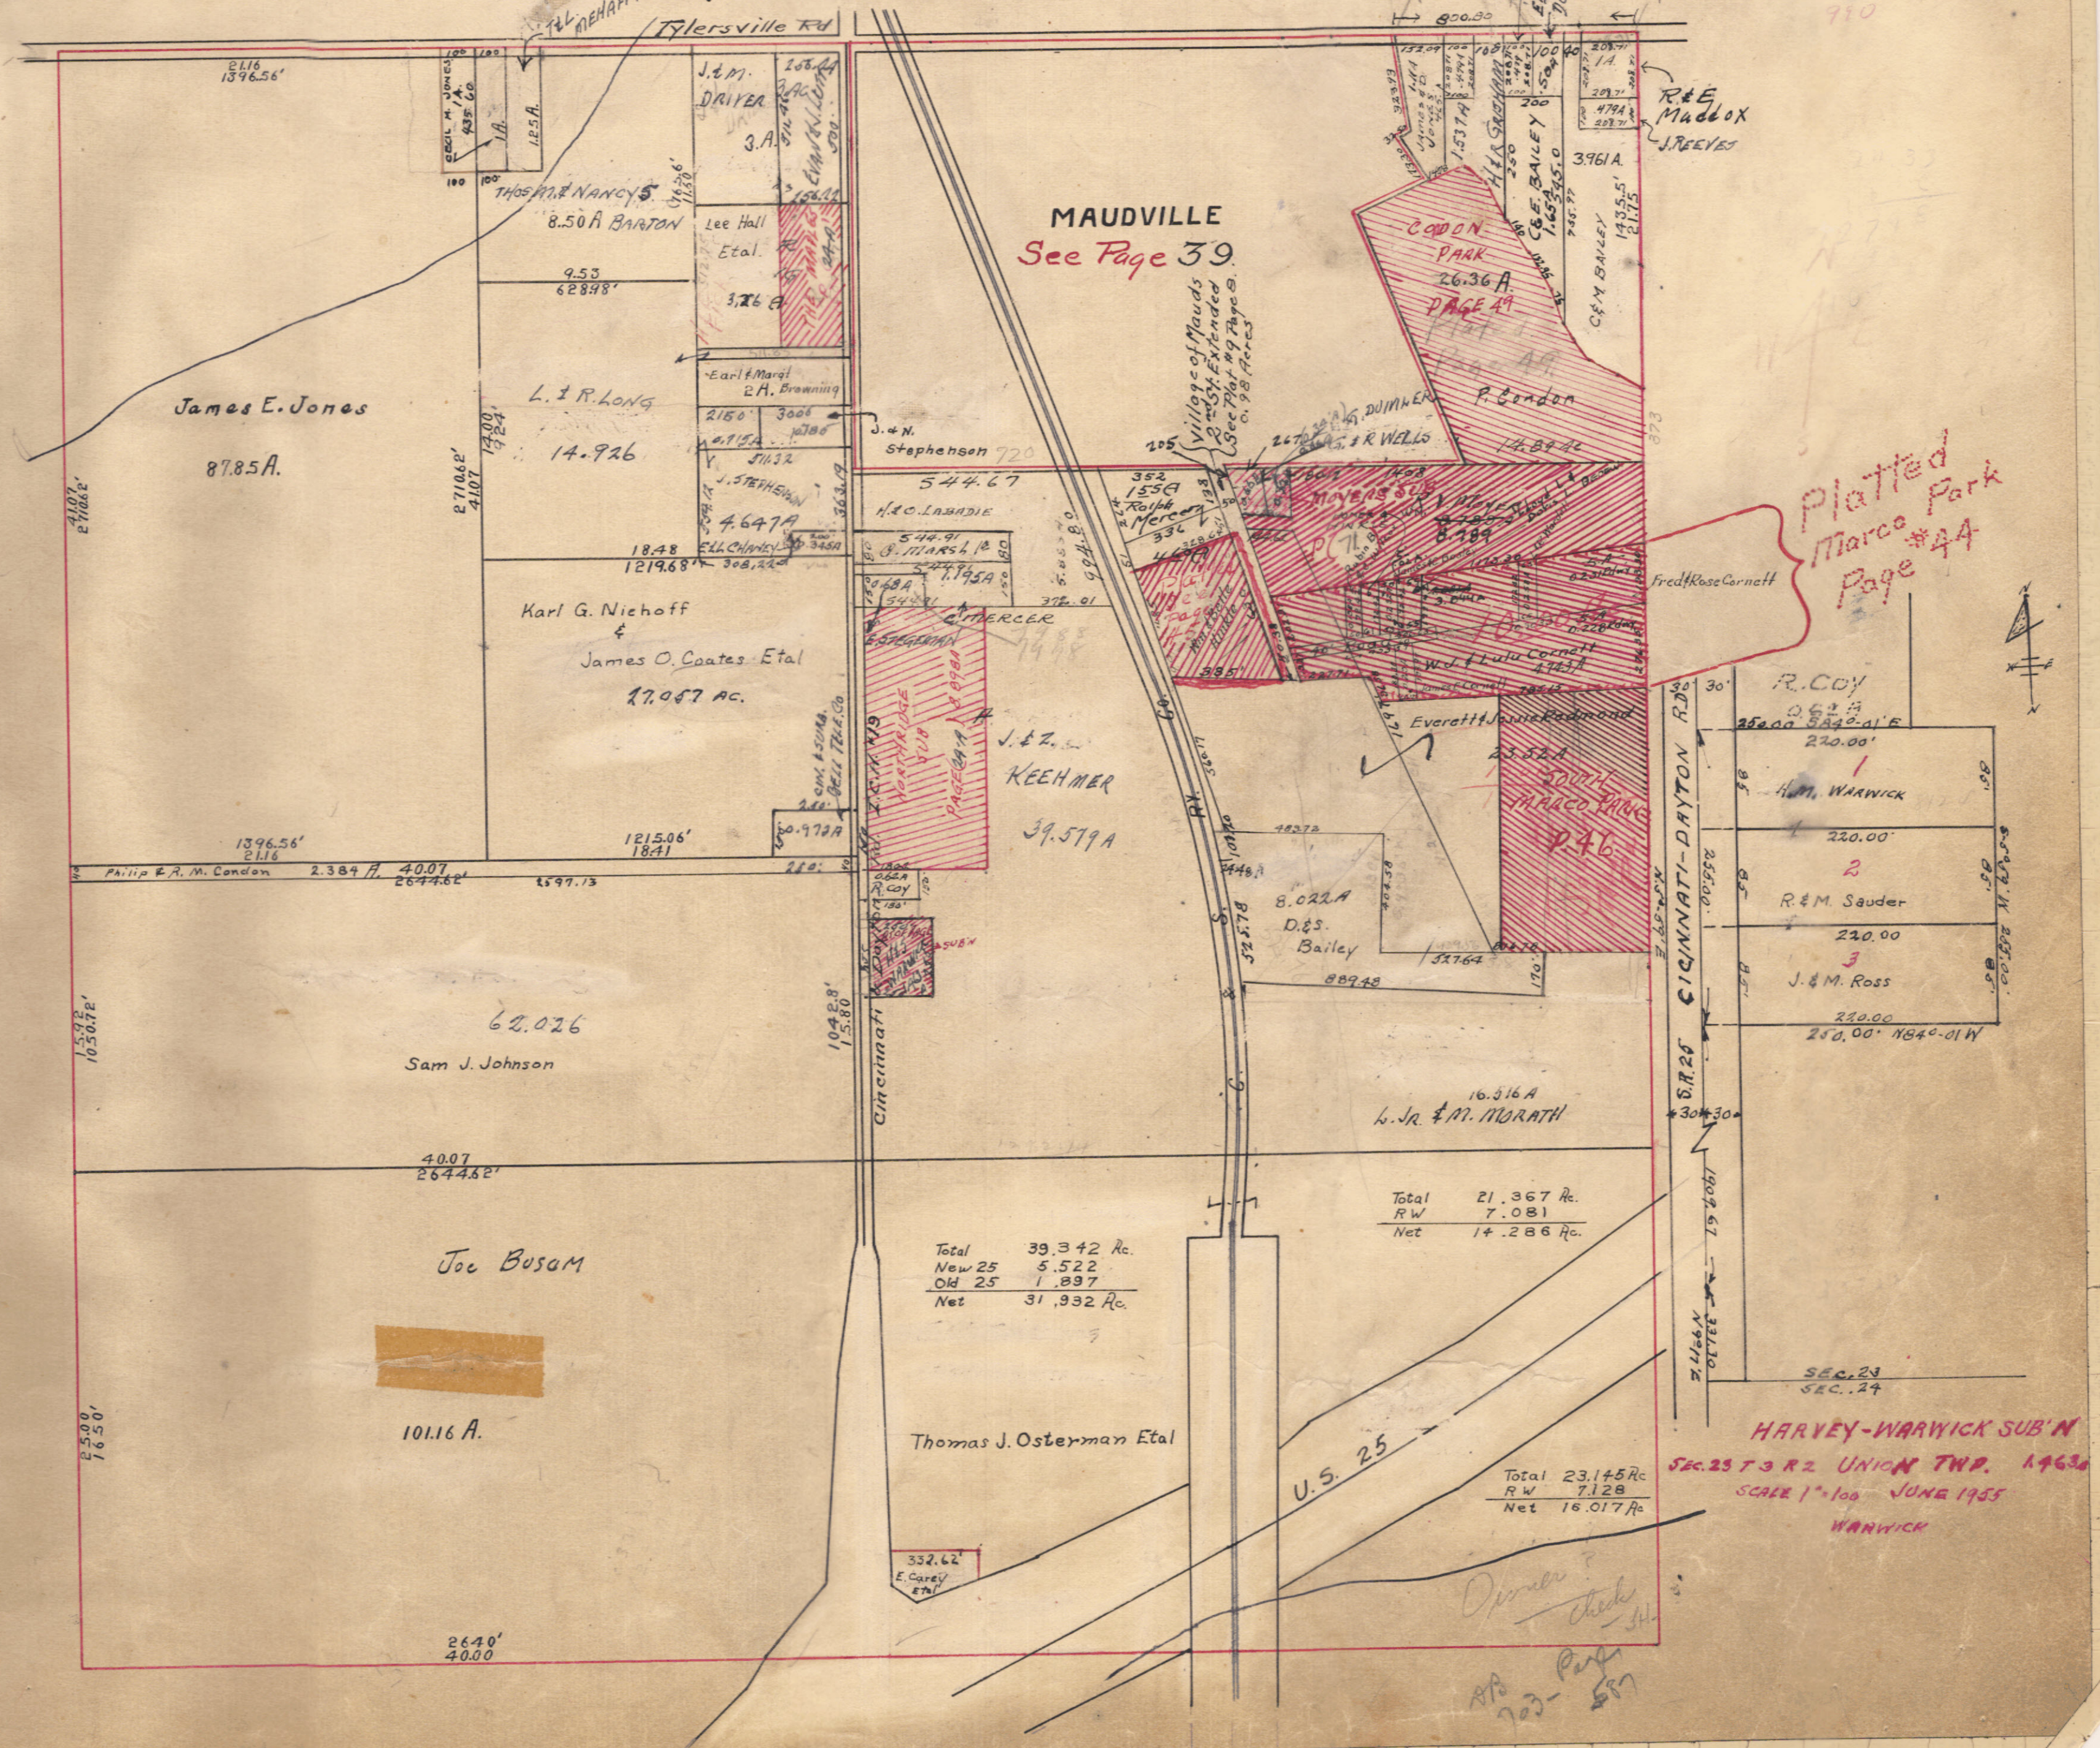

# Union Twp. Sec. 23 T3 R2.

MAUDVILLE  
See Page 39

COON  
PARK  
26.36 A  
PAGE 41

Platted  
Marco #44  
Page

Total	39.342 Ac.
New 25	5.522
Old 25	1.897
Net	31.932 Ac.

Total	21.367 Ac.
RW	7.081
Net	14.286 Ac.

Total	23.145 Ac.
RW	7.128
Net	16.017 Ac.

SEC. 23  
SEC. 24

HARVEY-WARWICK SUB'N  
Sec. 23 T3 R2 UNION TWP. 1963  
SCALE 1"=100' JUNE 1955  
WARWICK

Driver  
Chick  
AP  
703-57