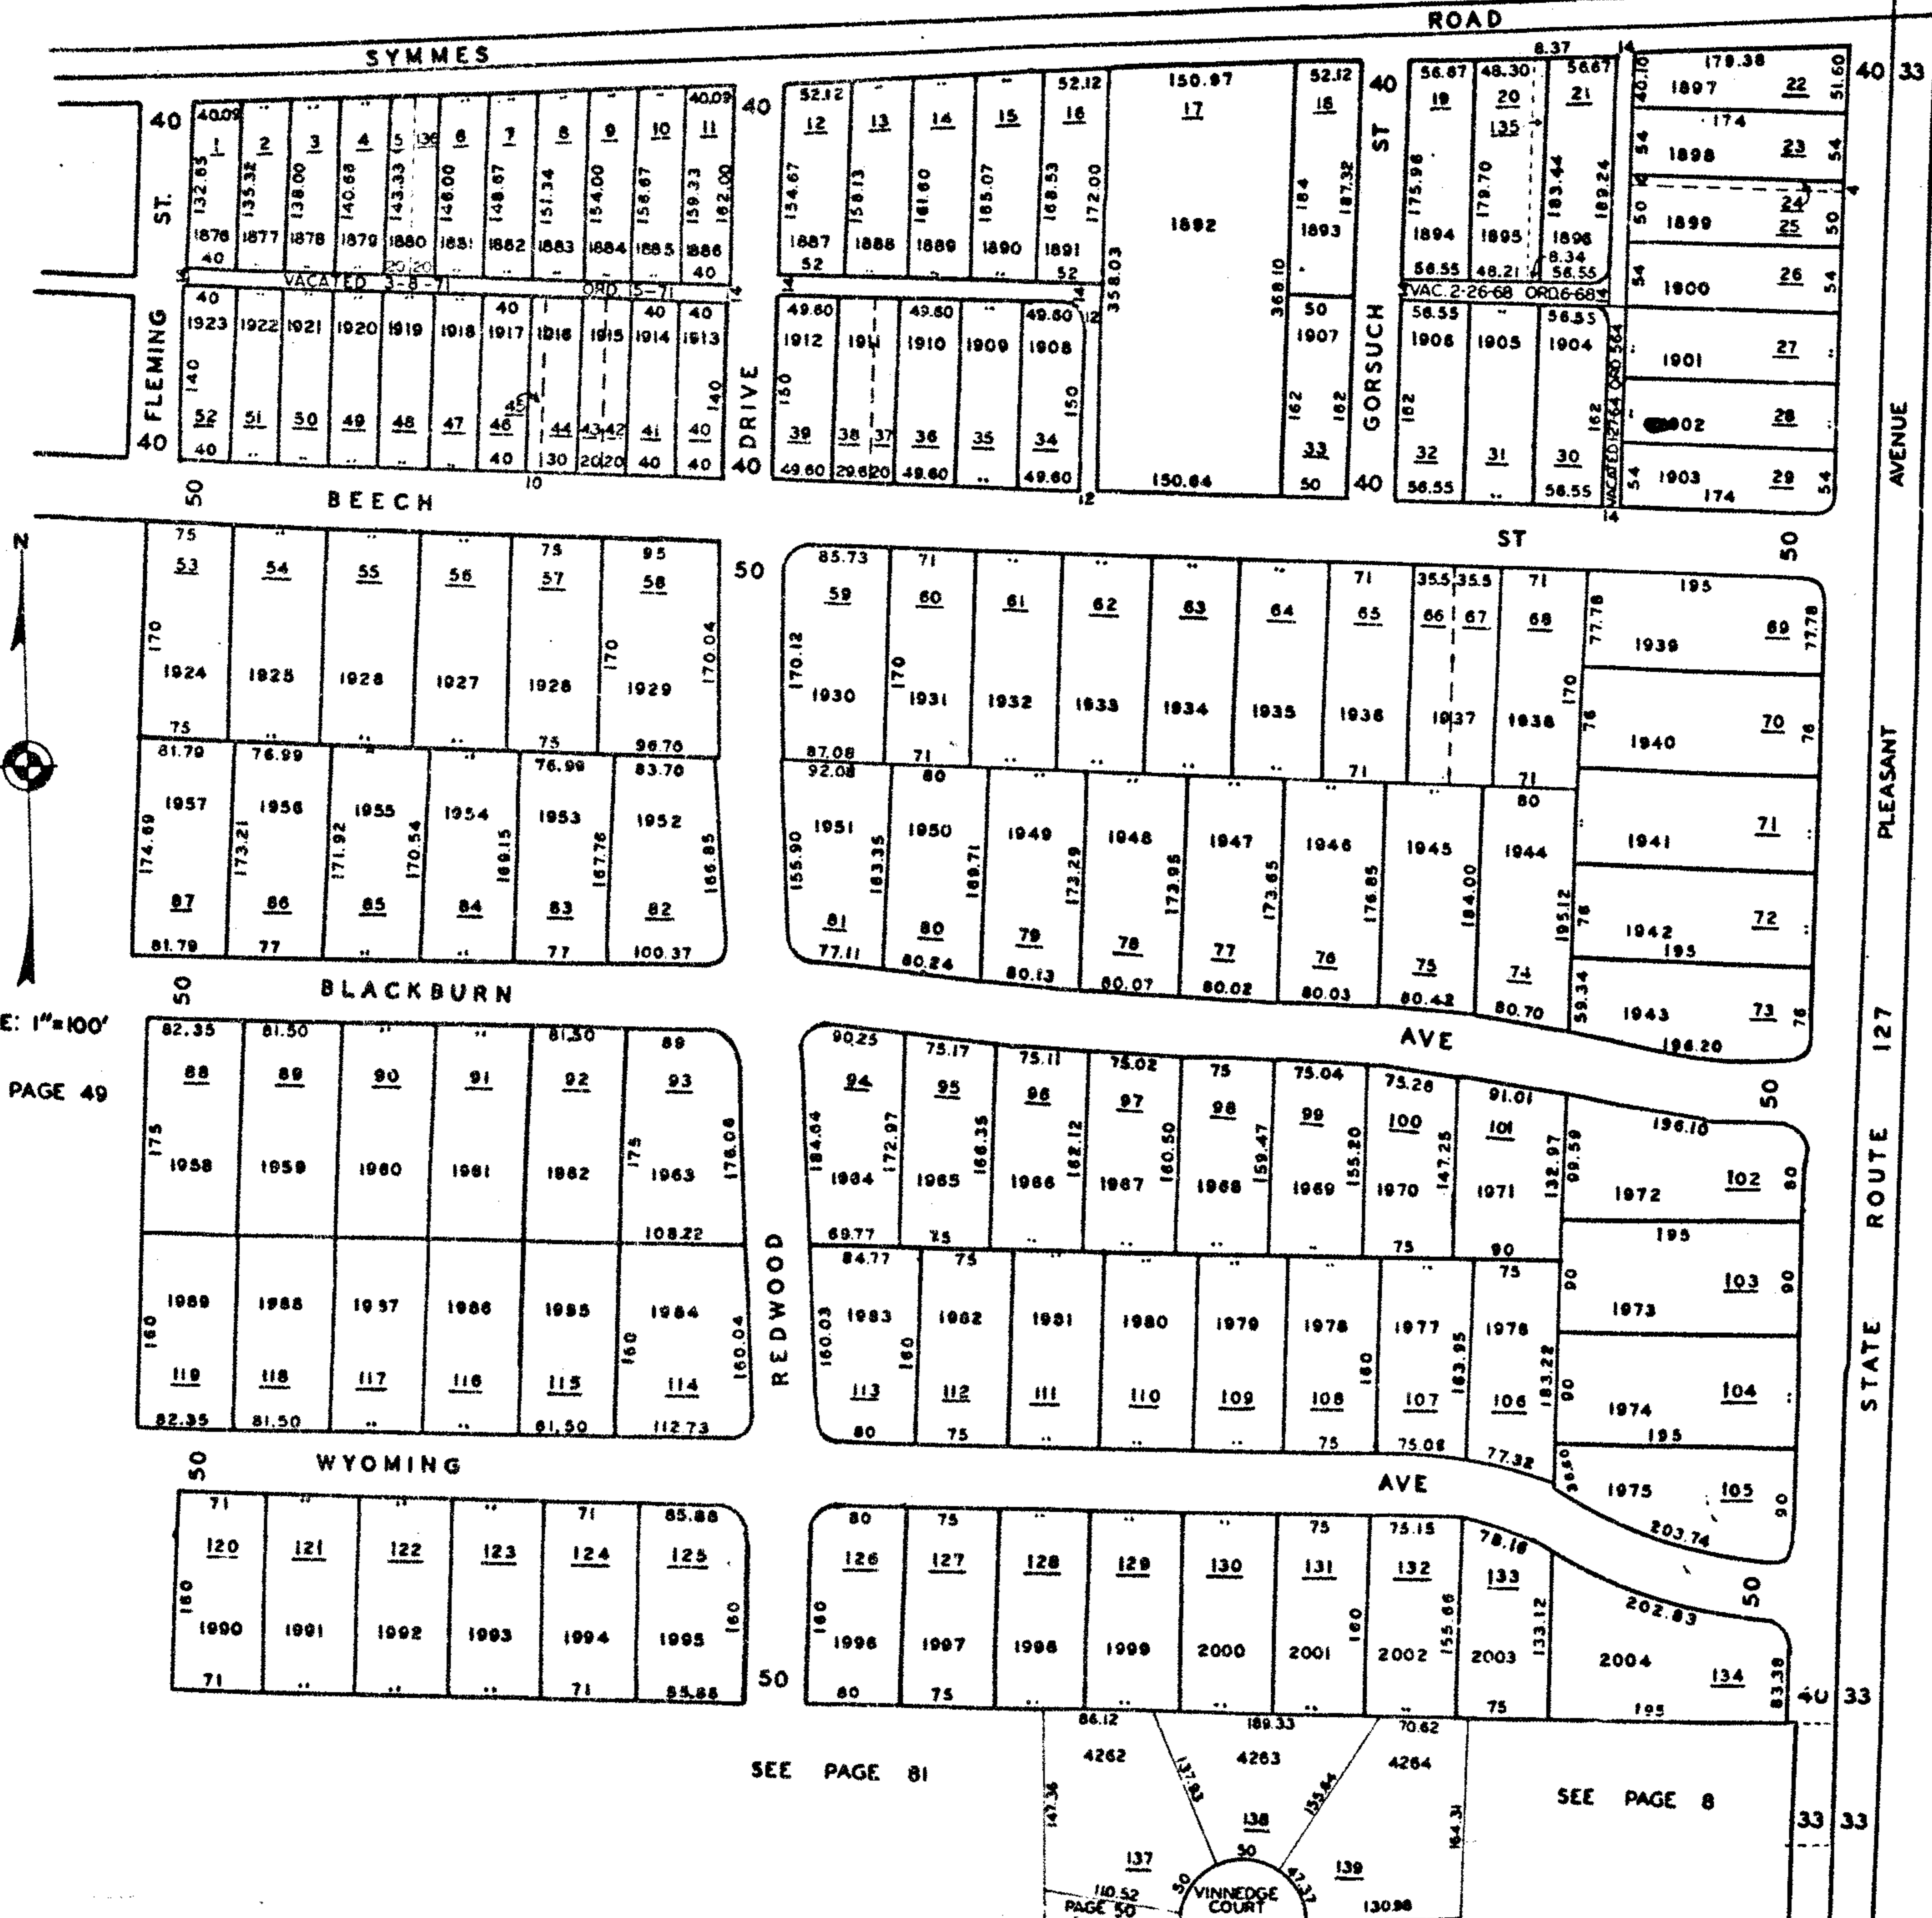

FAIRFIELD CITY

SCALE: 1"=100'
SEE PAGE 49

SEE PAGE 81

SEE PAGE 8