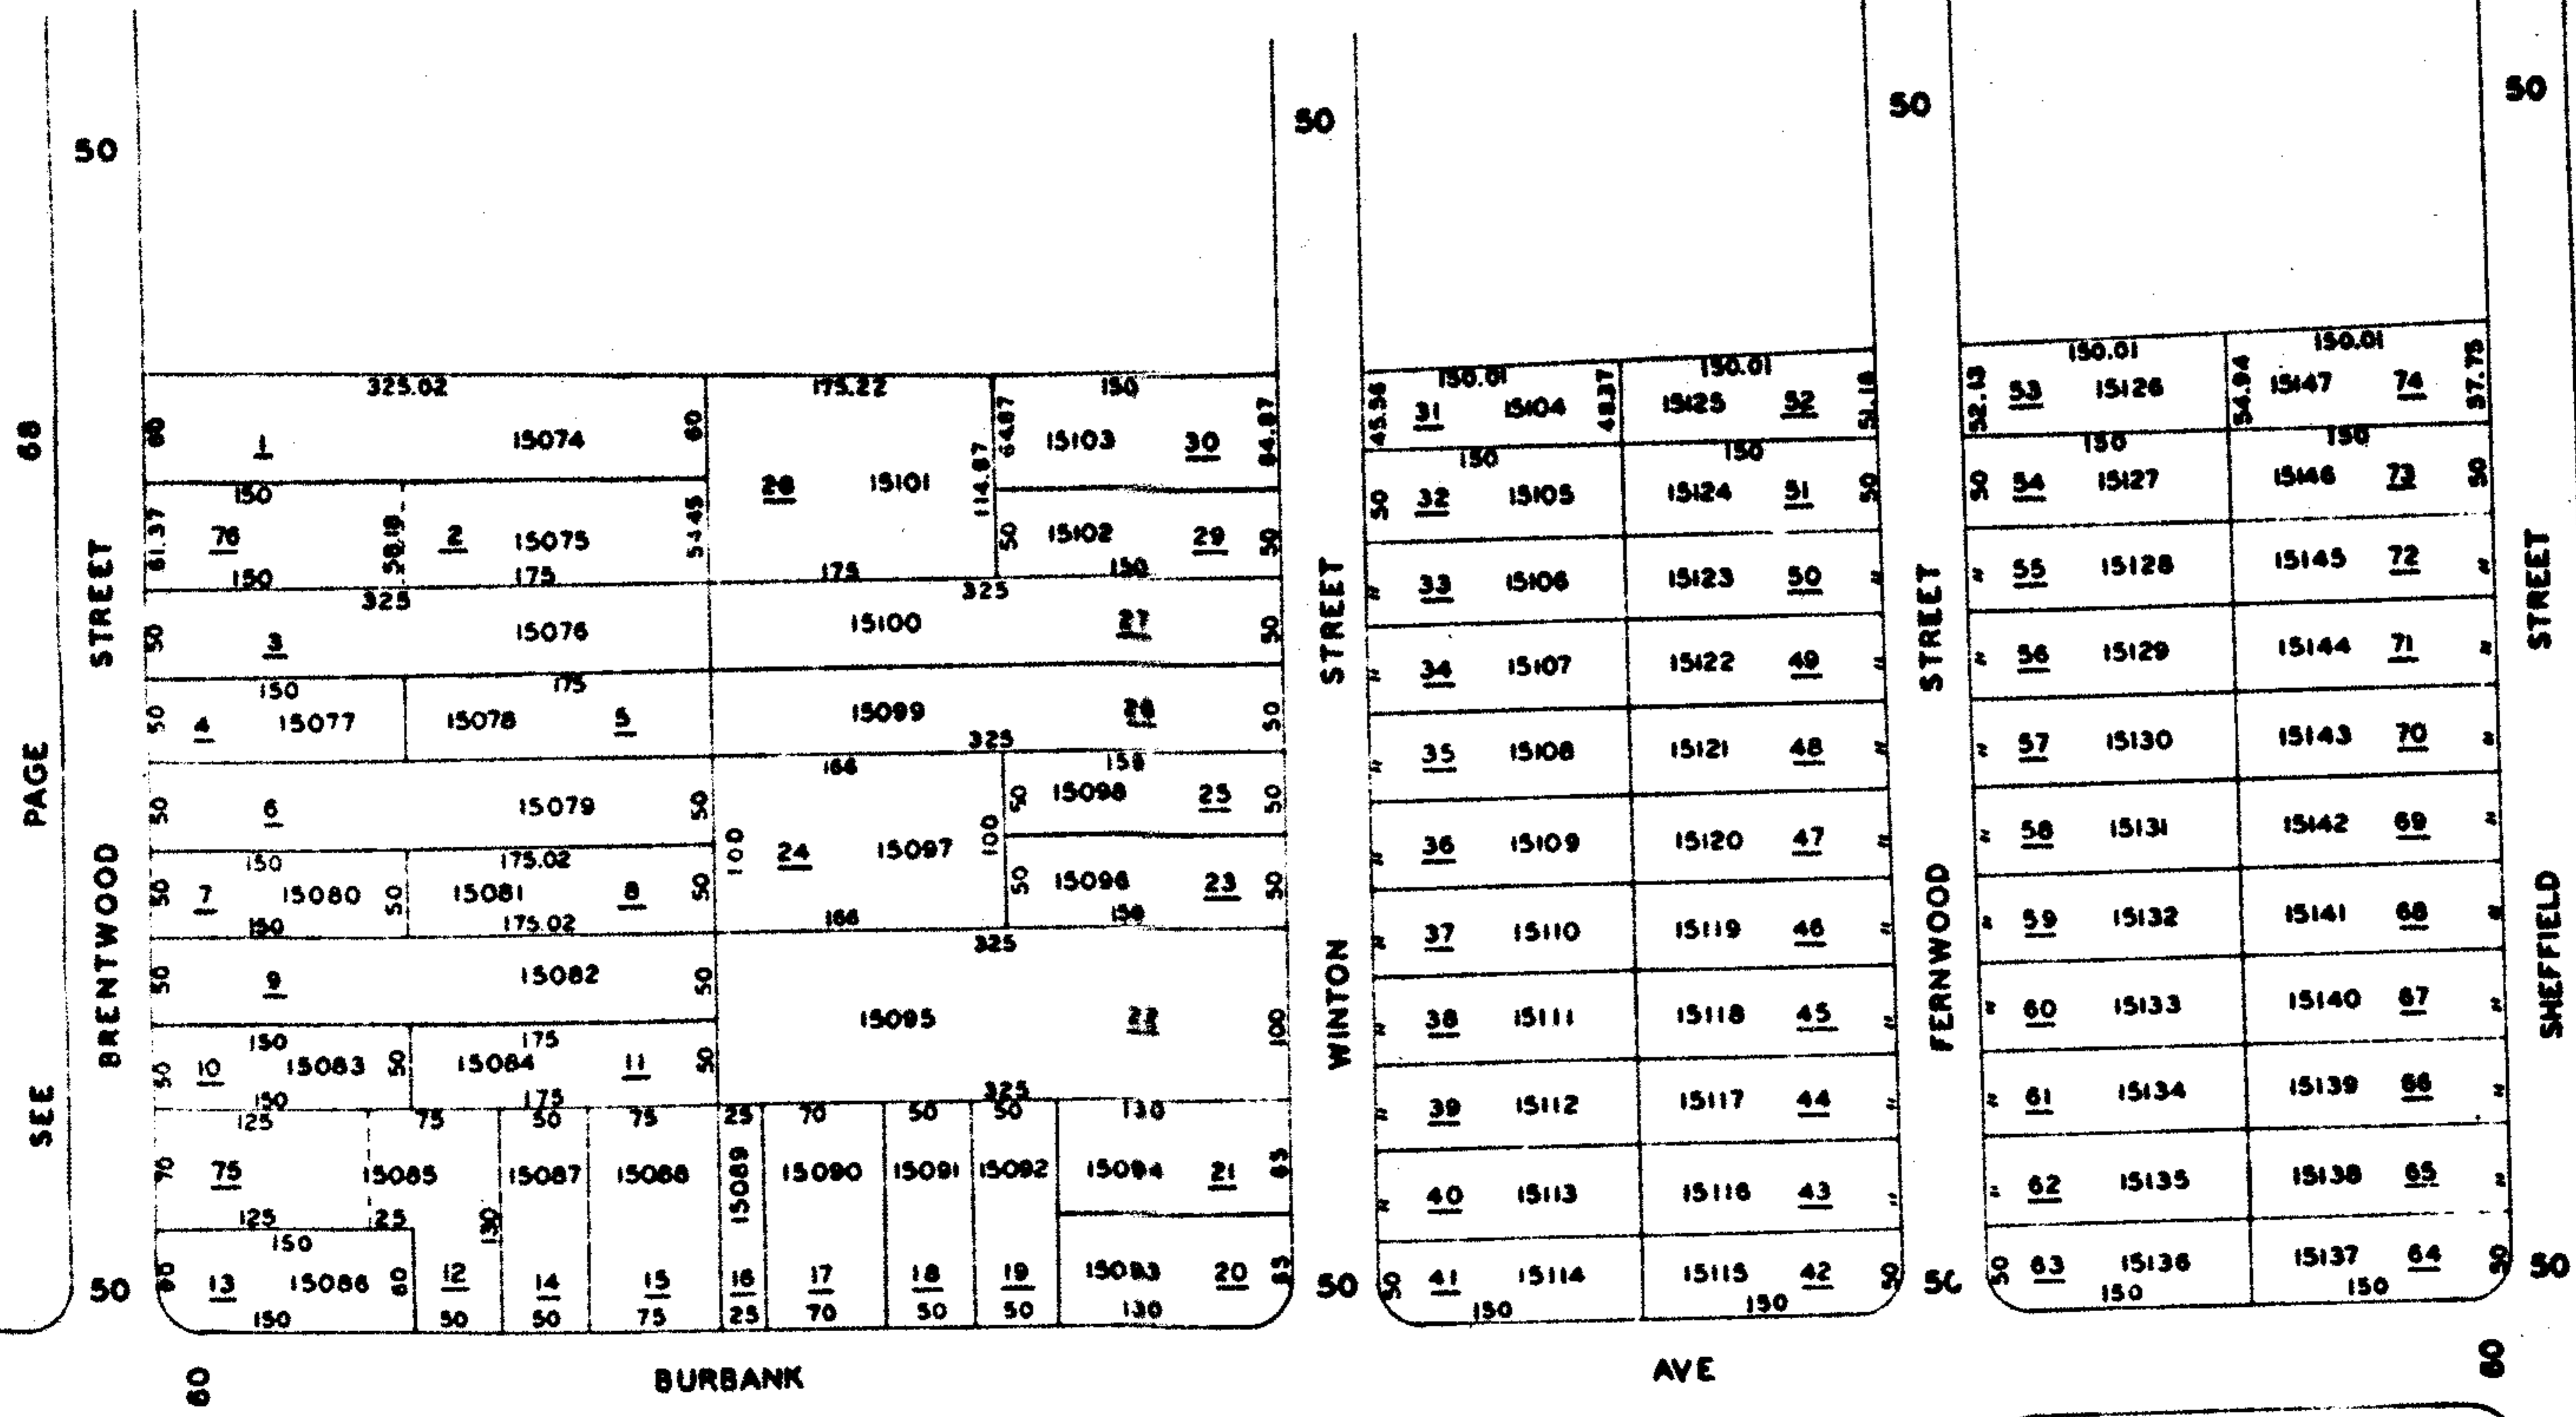

# MIDDLETOWN FOURTH WARD

SCALE: 1" = 100'

SEE

PAGE

72