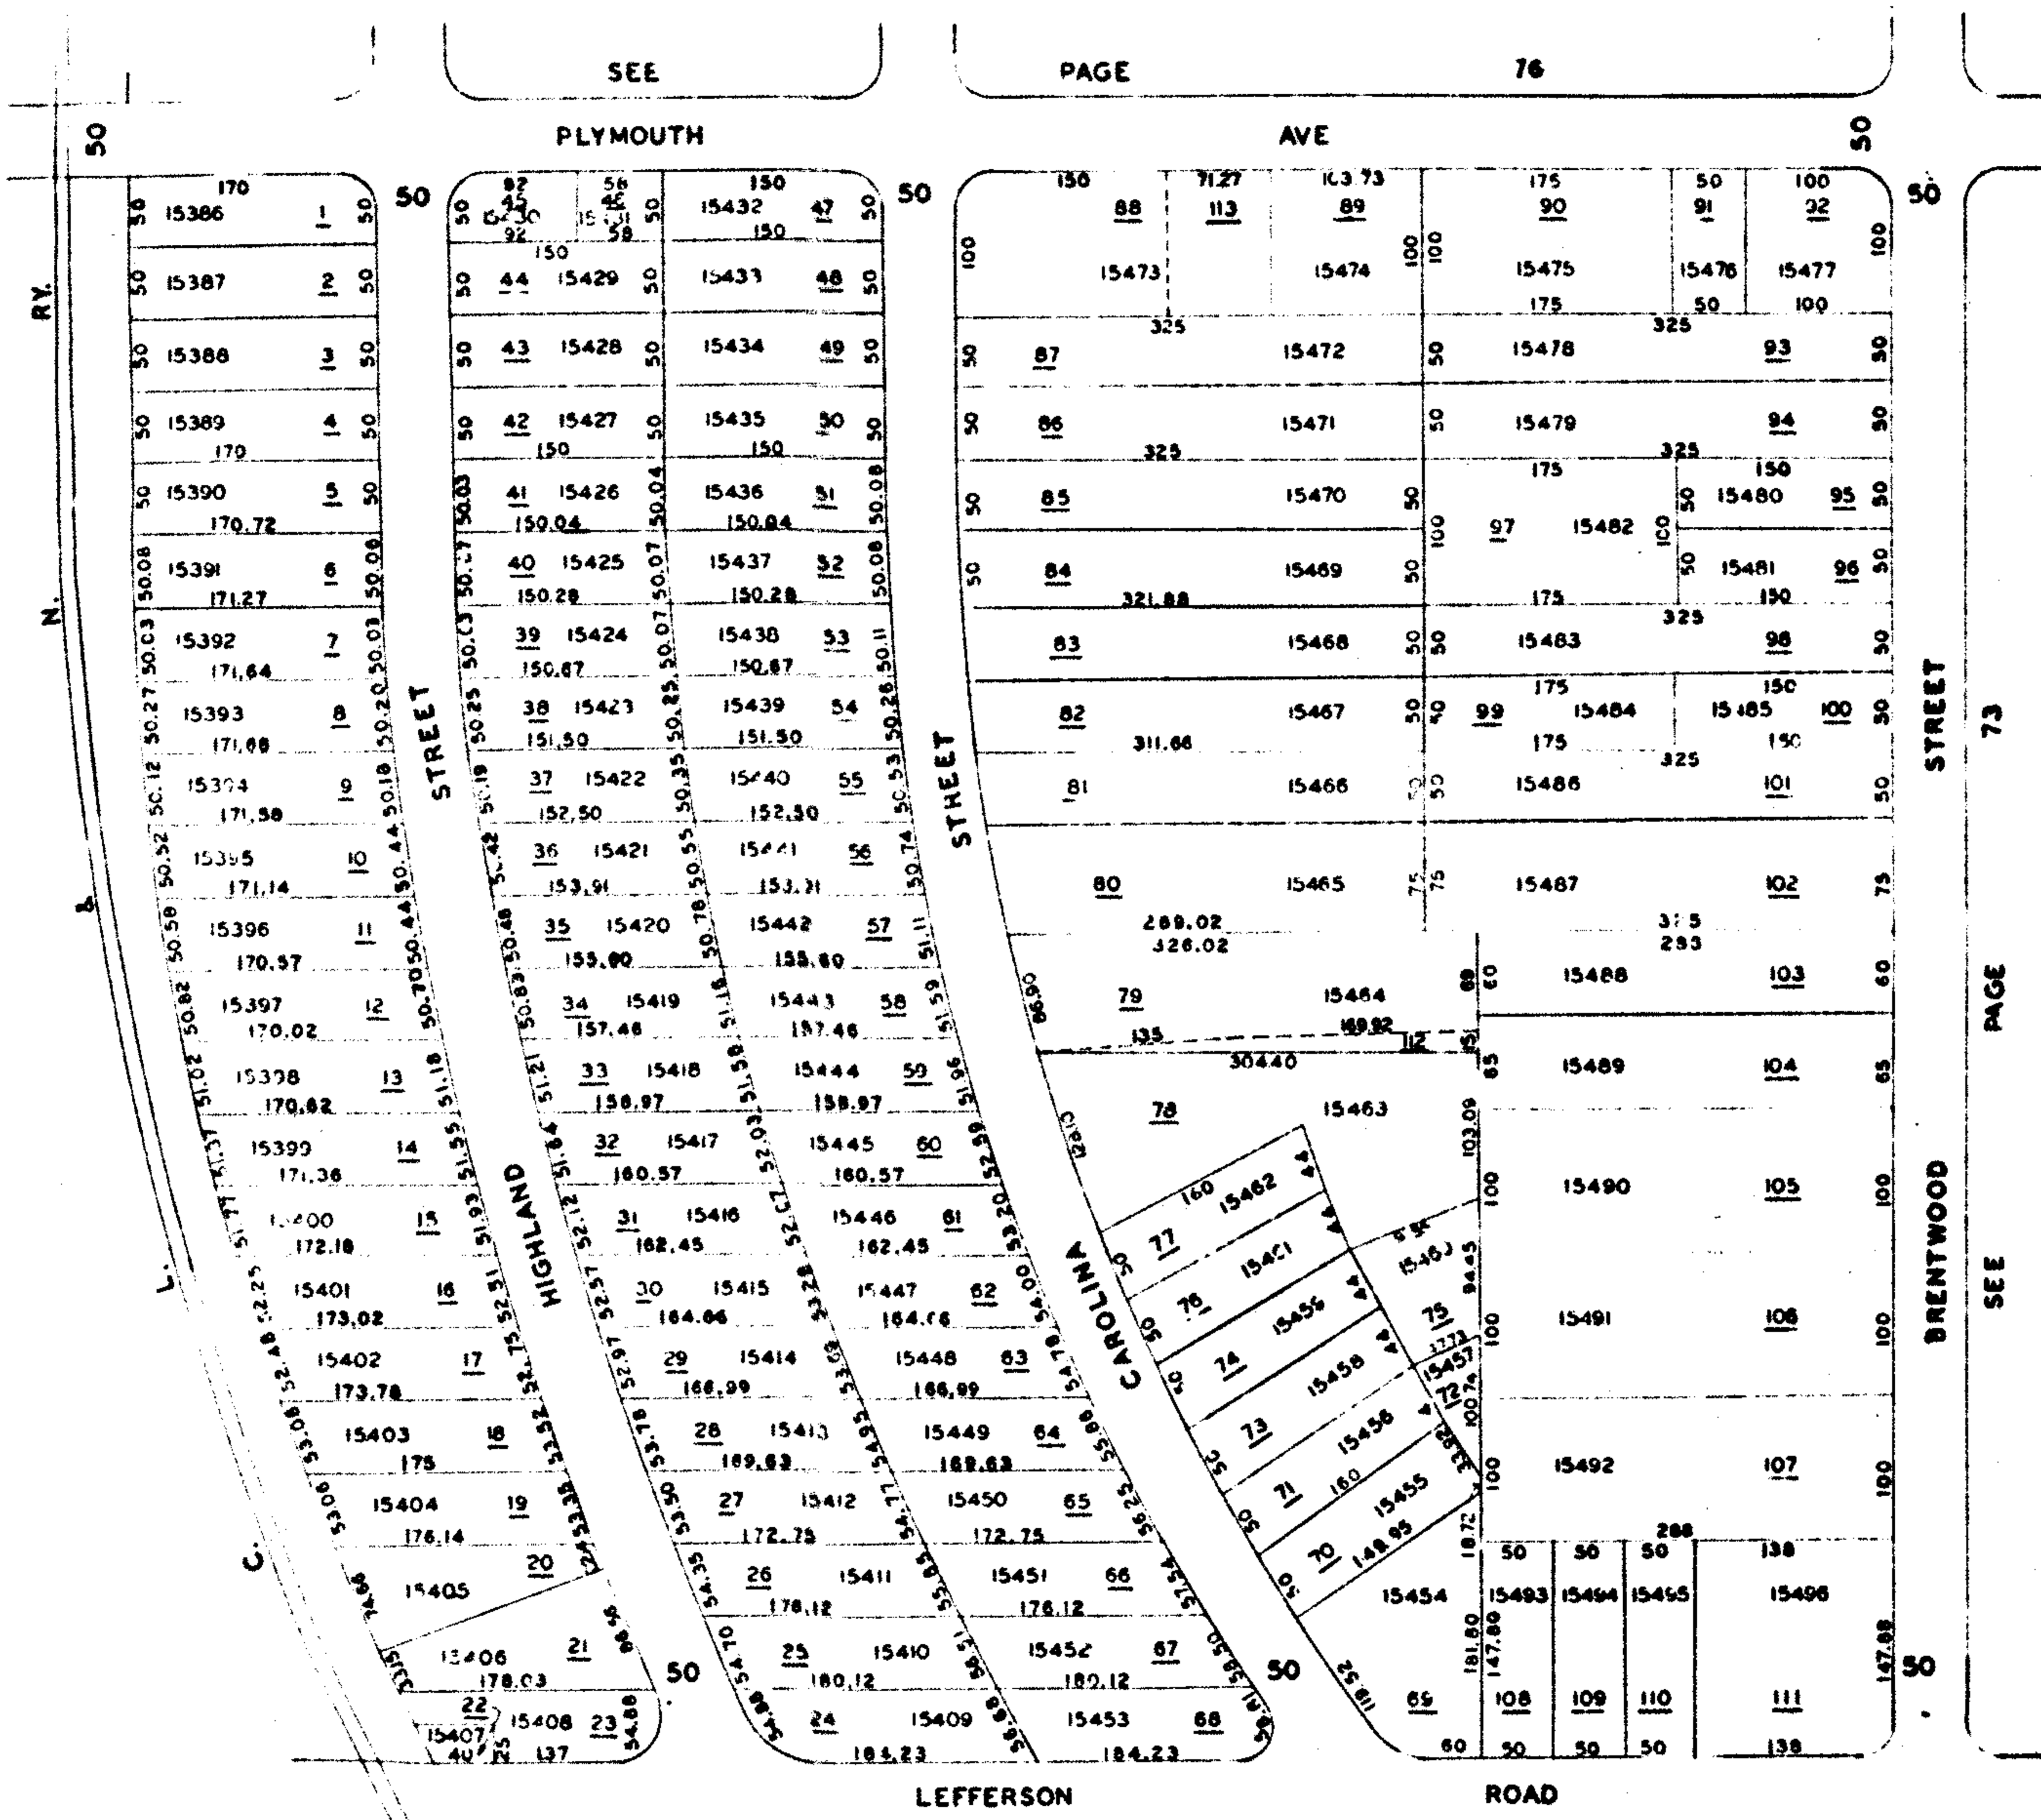

MIDDLETOWN

FOURTH WARD

74

SEE

PAGE

76

SEE PAGE 73

SCALE : 1" = 100'