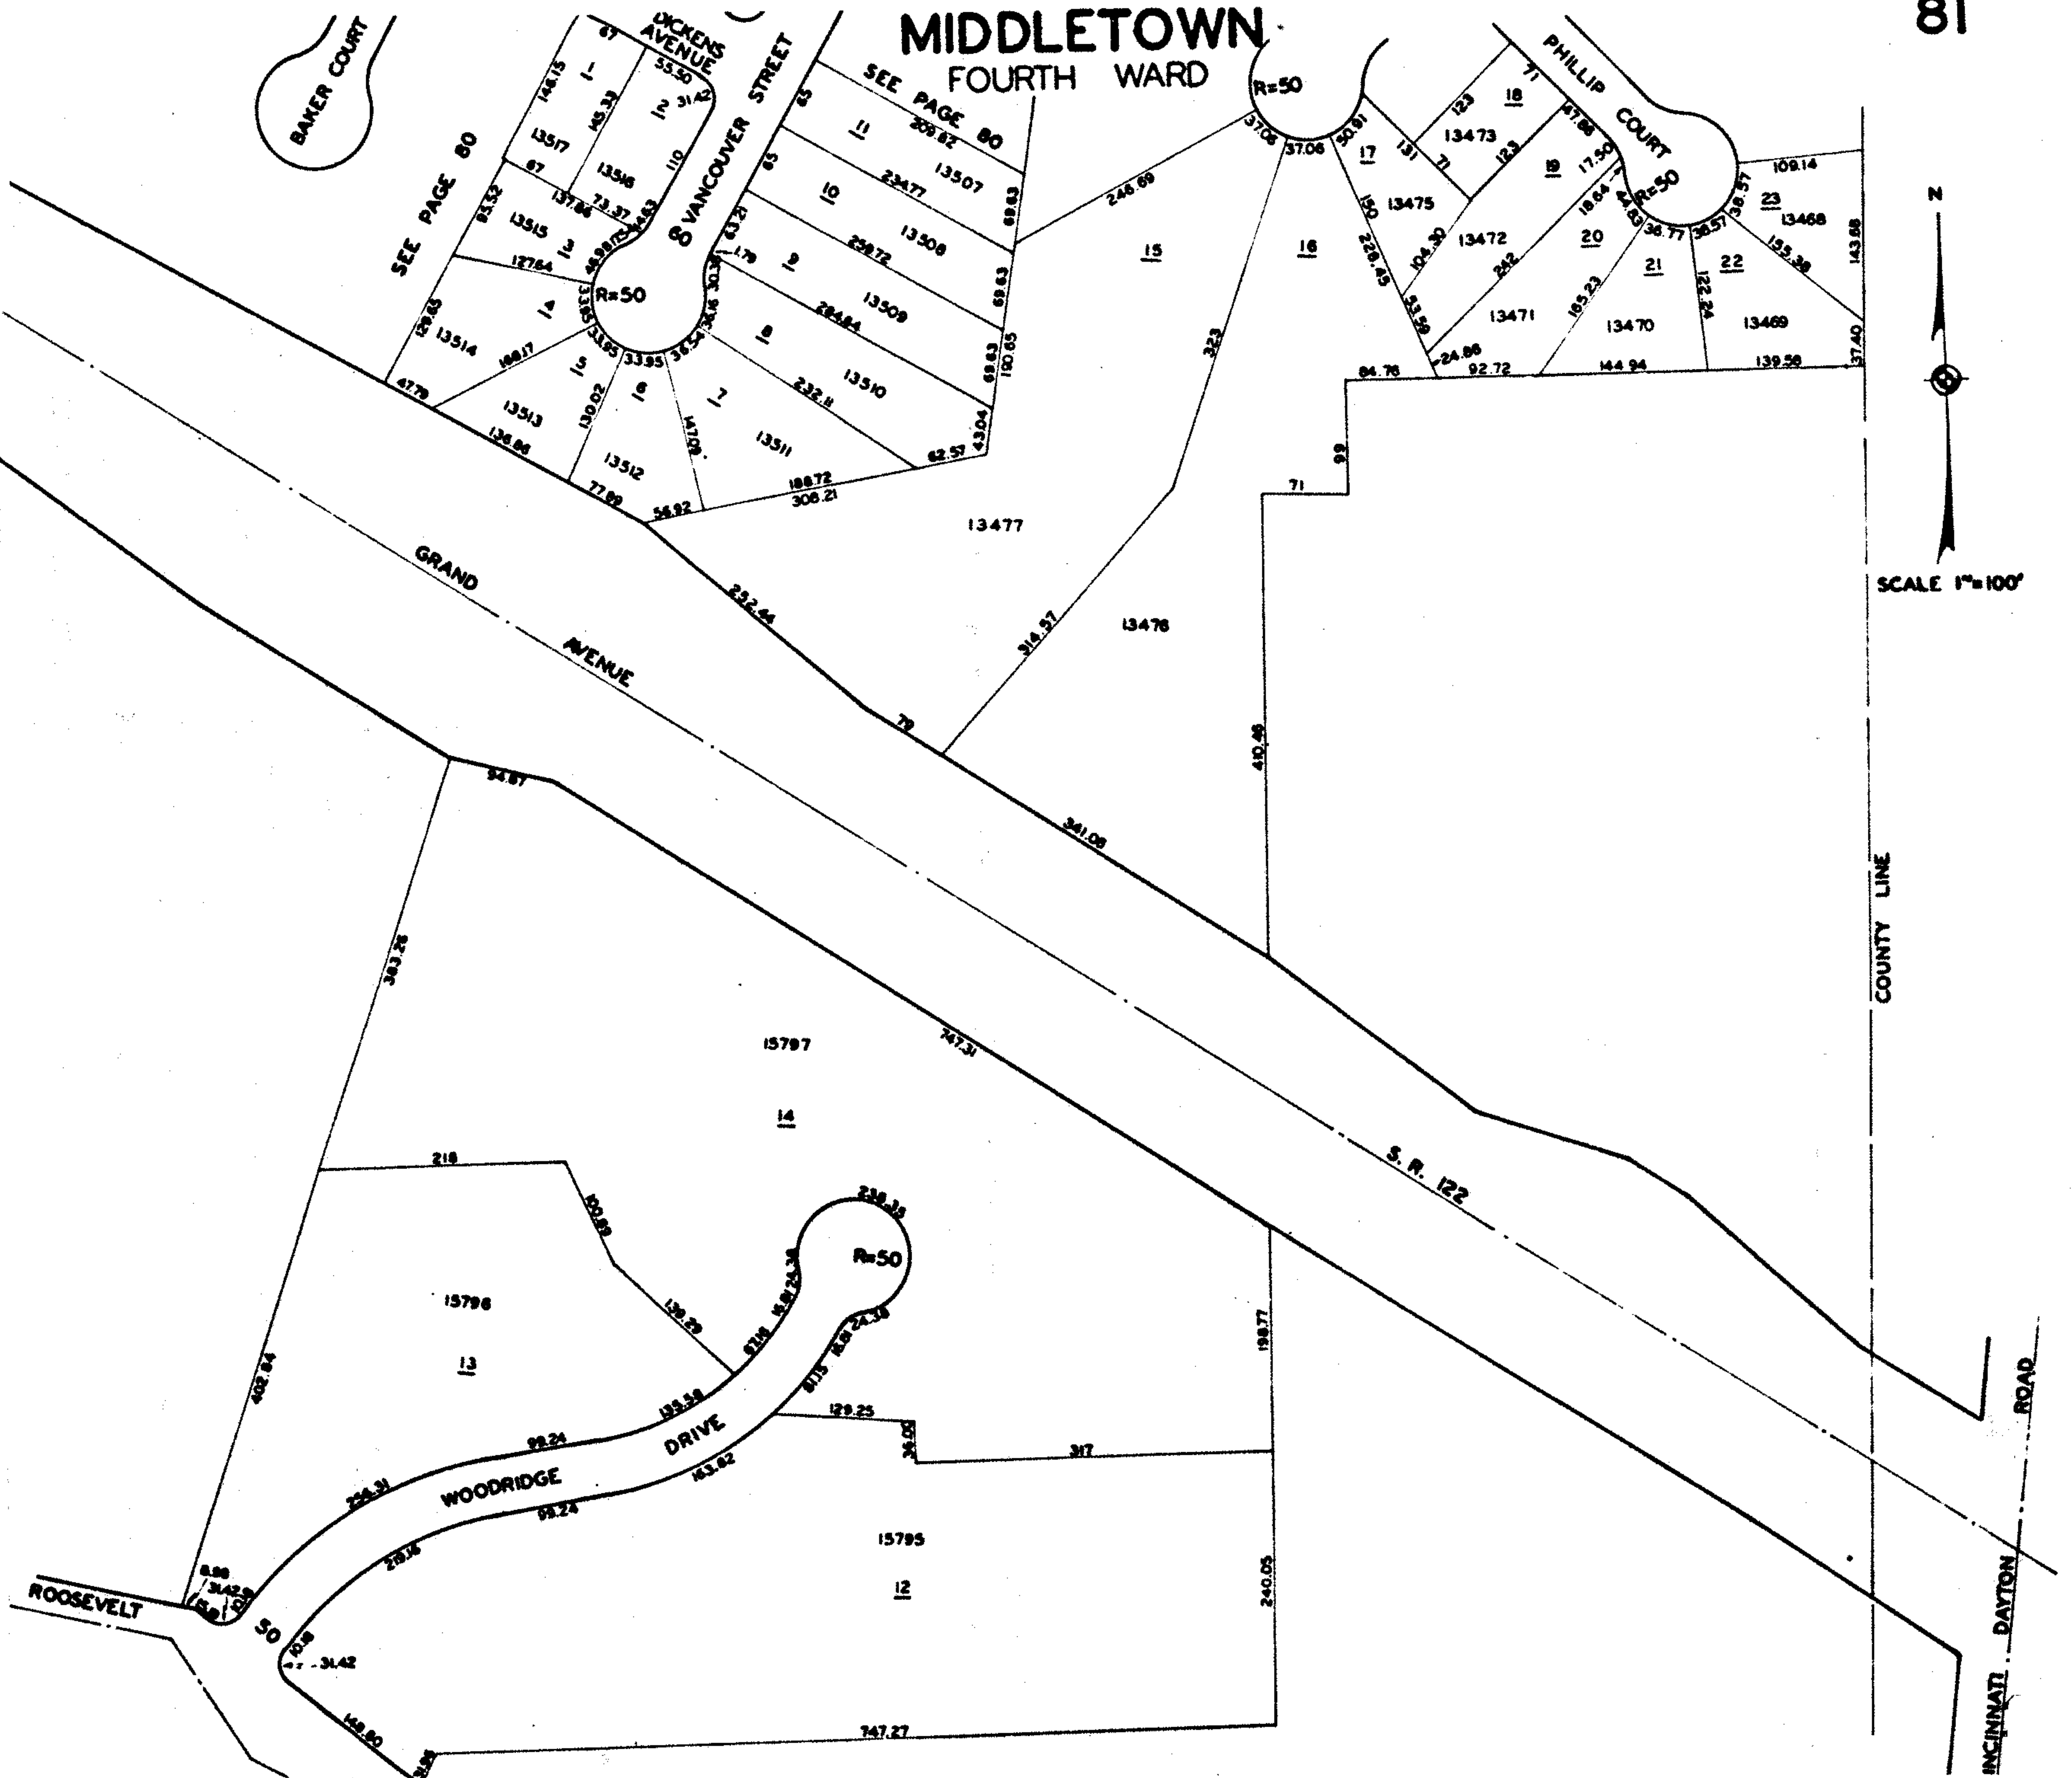

MIDDLETOWN FOURTH WARD

SCALE 1"=100'

COUNTY LINE

INCINNATI DAYTON ROAD

SEE PAGE 80

SEE PAGE 80