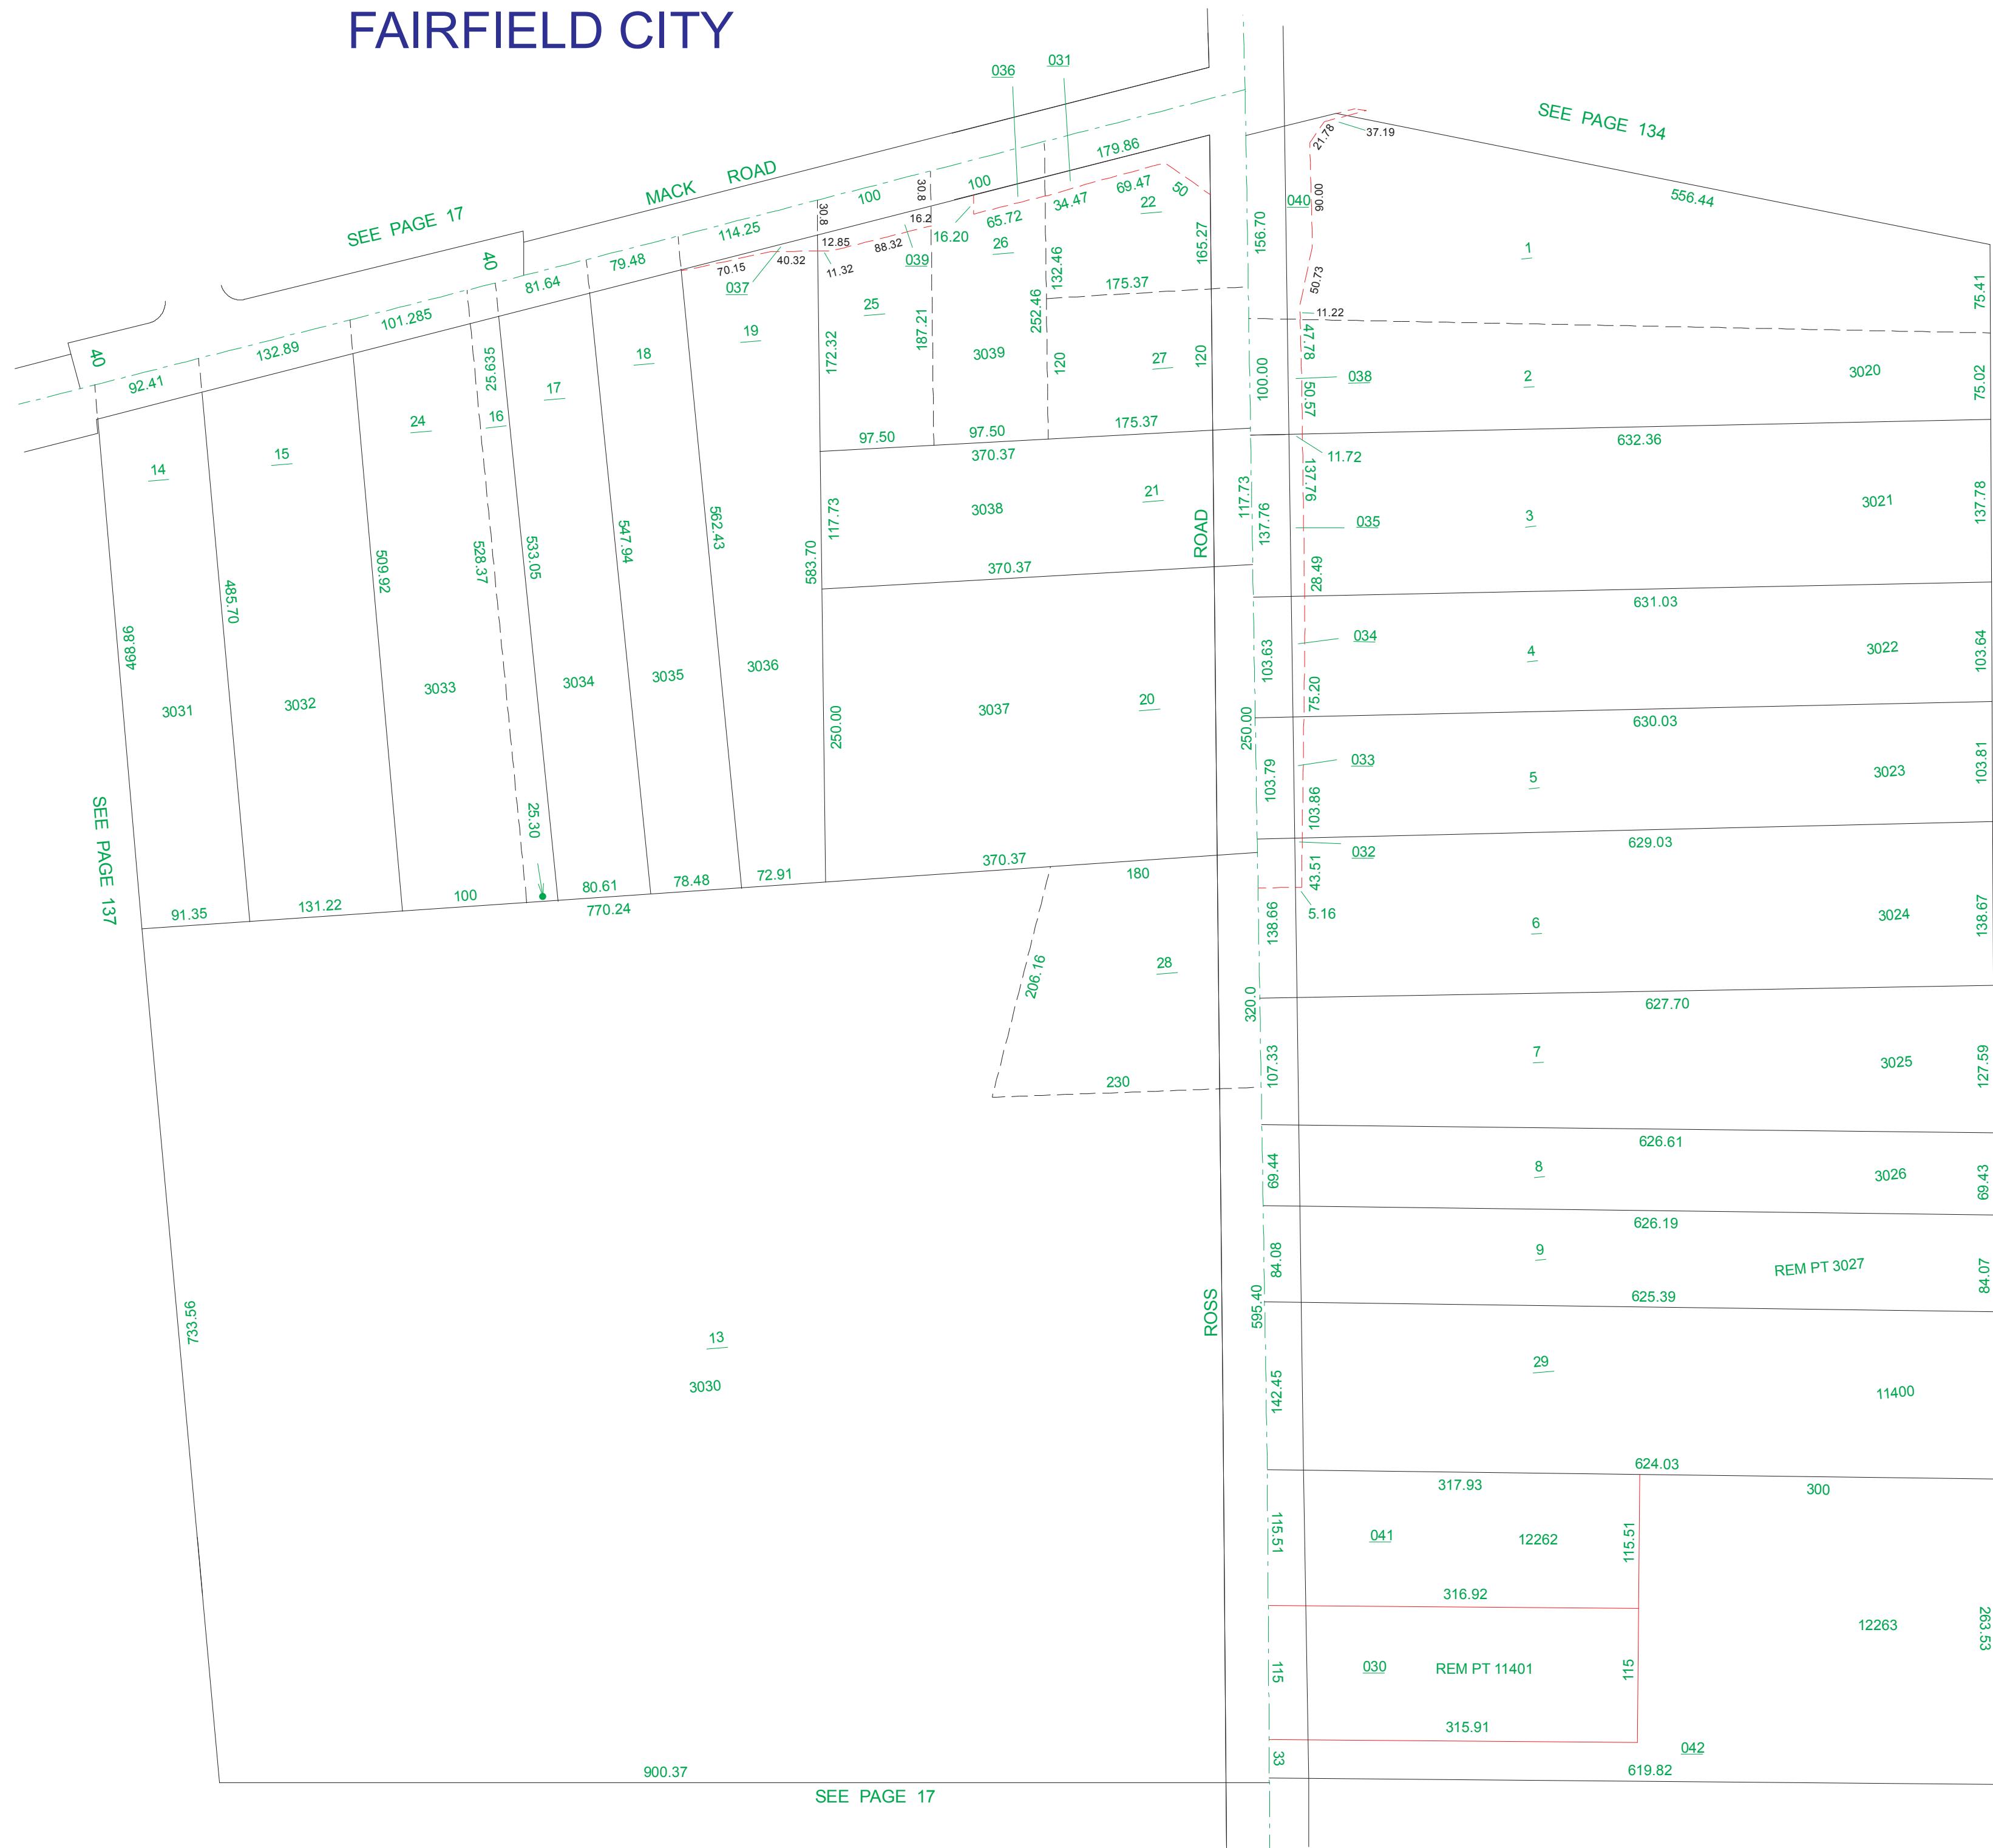

FAIRFIELD CITY

SEE PAGE 17

MACK ROAD

SEE PAGE 134

SEE PAGE 137

ROSS ROAD

SEE PAGE 17

SEE PAGE 171

SCALE: 1"=100'
REVISED 9/2/98
TAXING DISTRICT: A0700