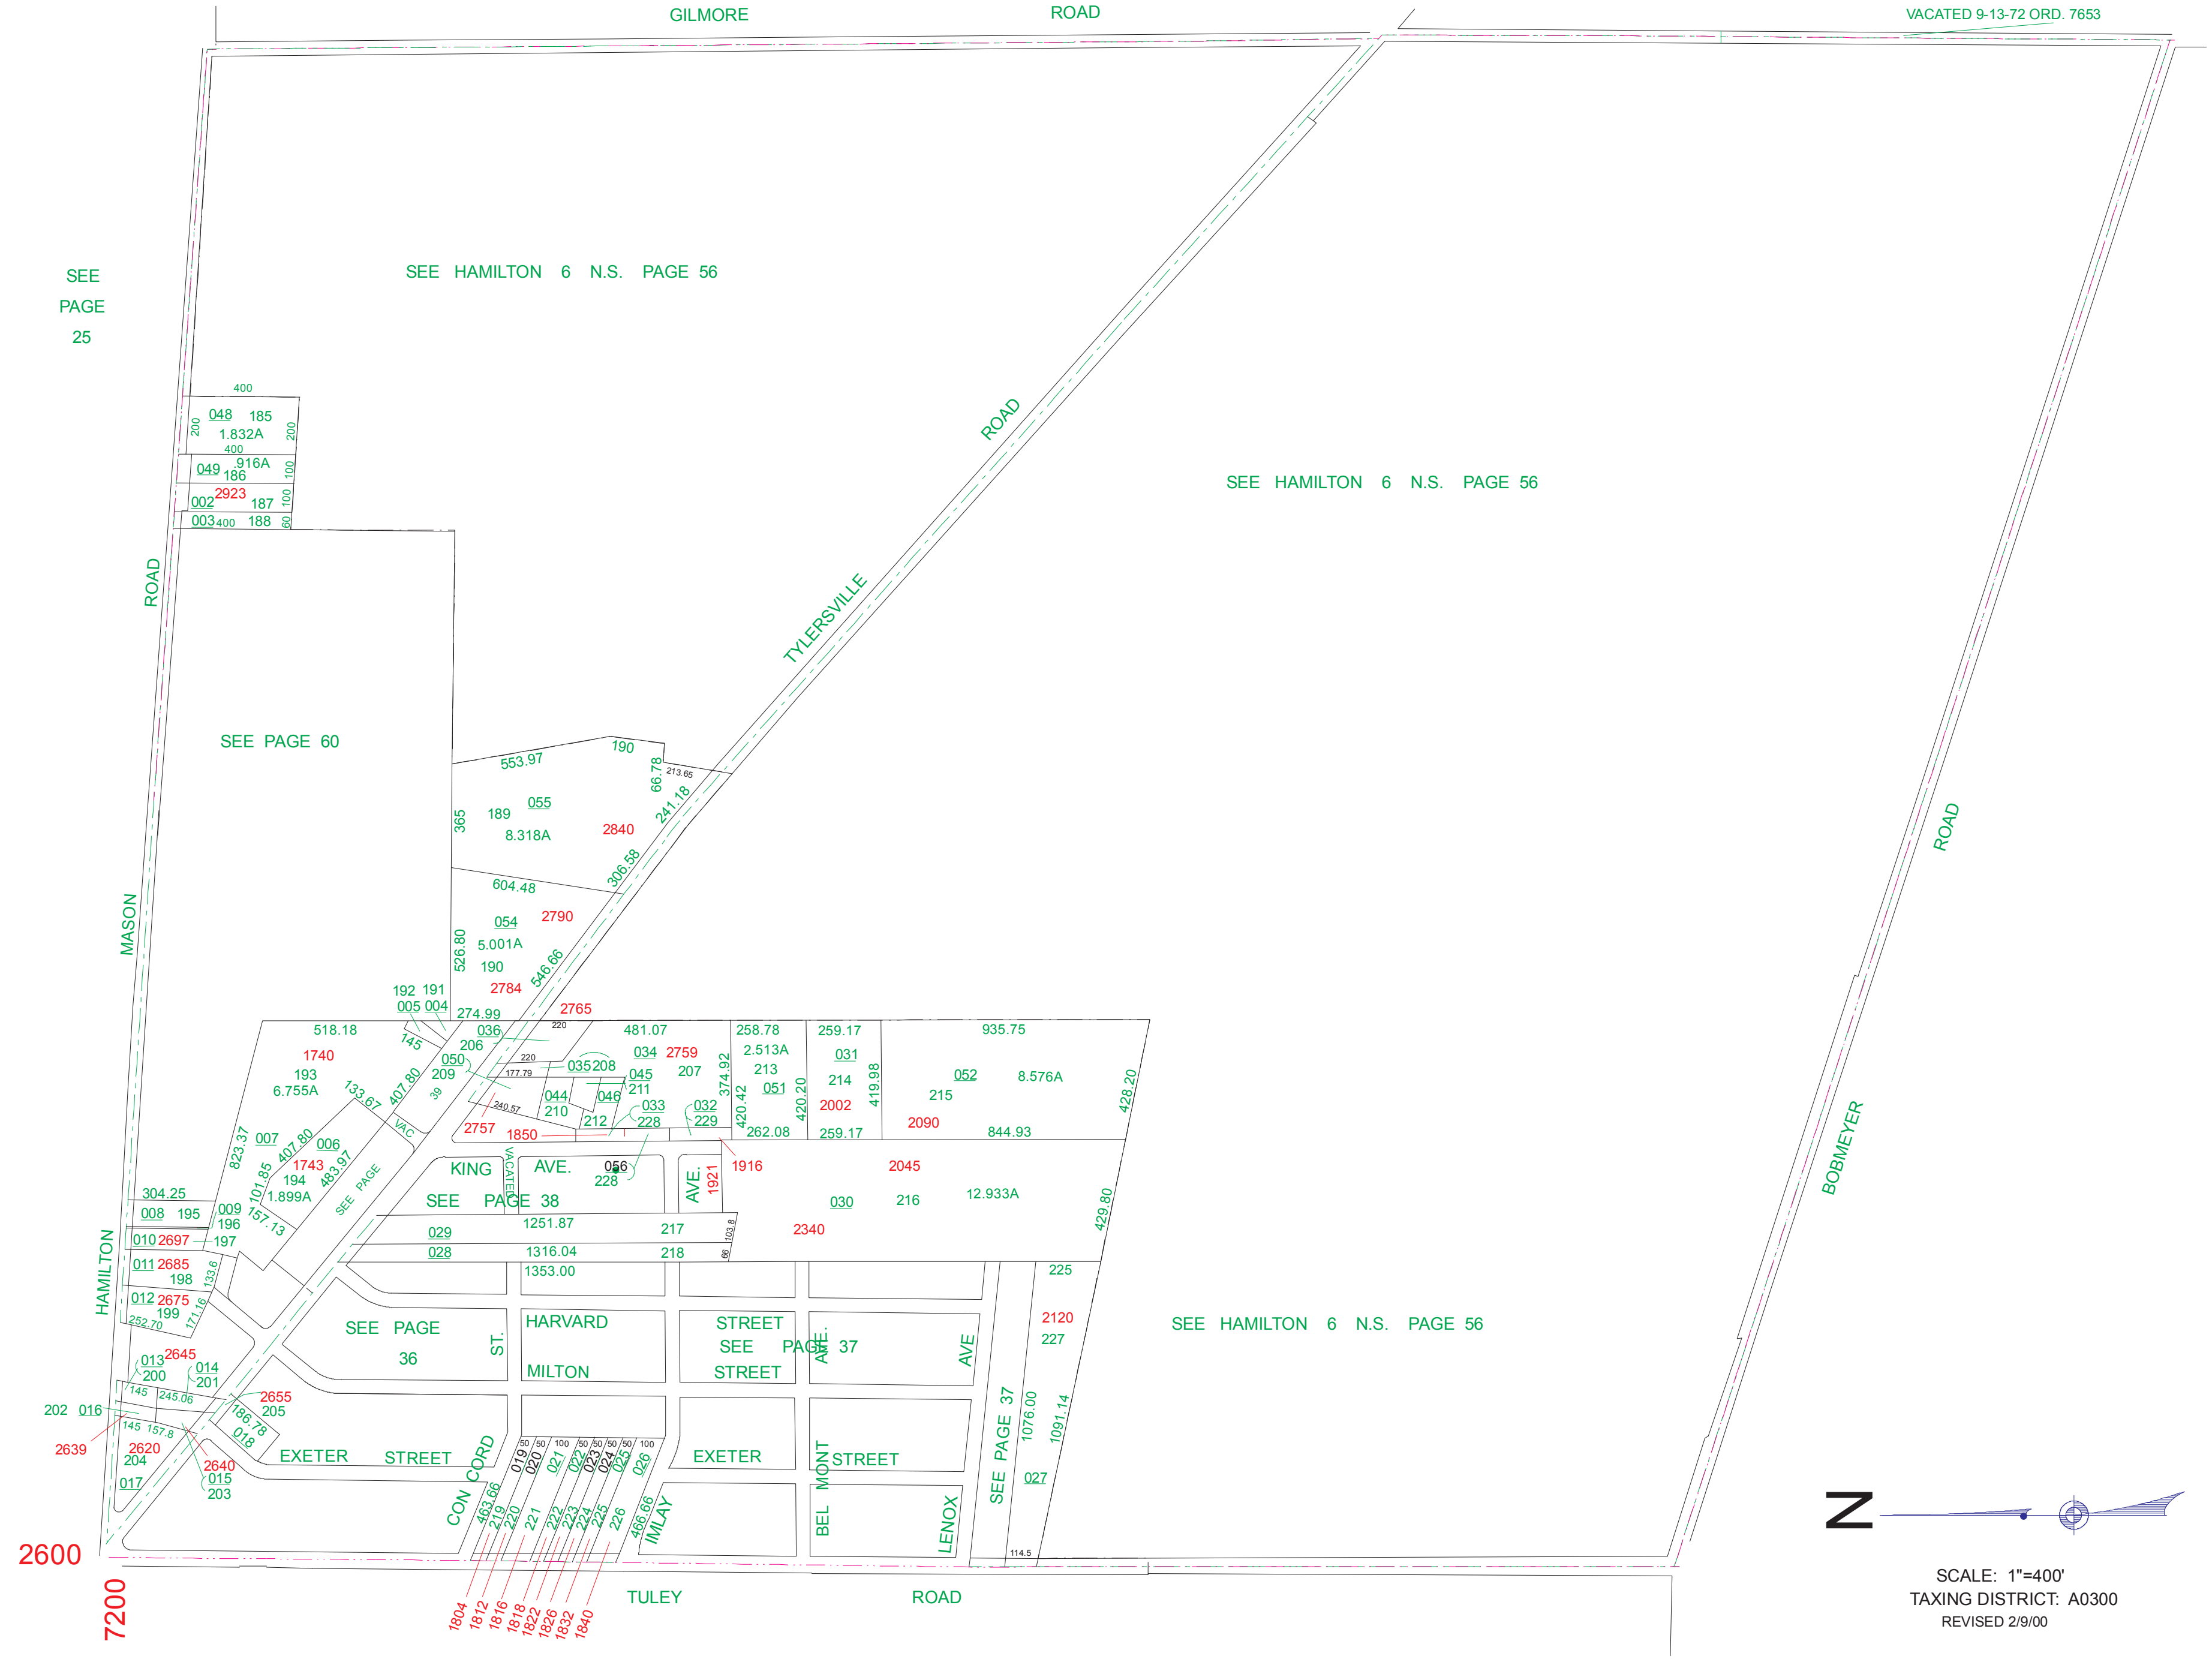

# FAIRFIELD TOWNSHIP

## SECTION 30, TOWN 2, RANGE 2

013.000

HOUSE NUMBERS

SEE PAGE 12

GILMORE

ROAD

VACATED 9-13-72 ORD. 7653

SEE PAGE 25

SEE HAMILTON 6 N.S. PAGE 56

SEE HAMILTON 6 N.S. PAGE 56

SCALE: 1"=400'  
TAXING DISTRICT: A0300  
REVISED 2/9/00