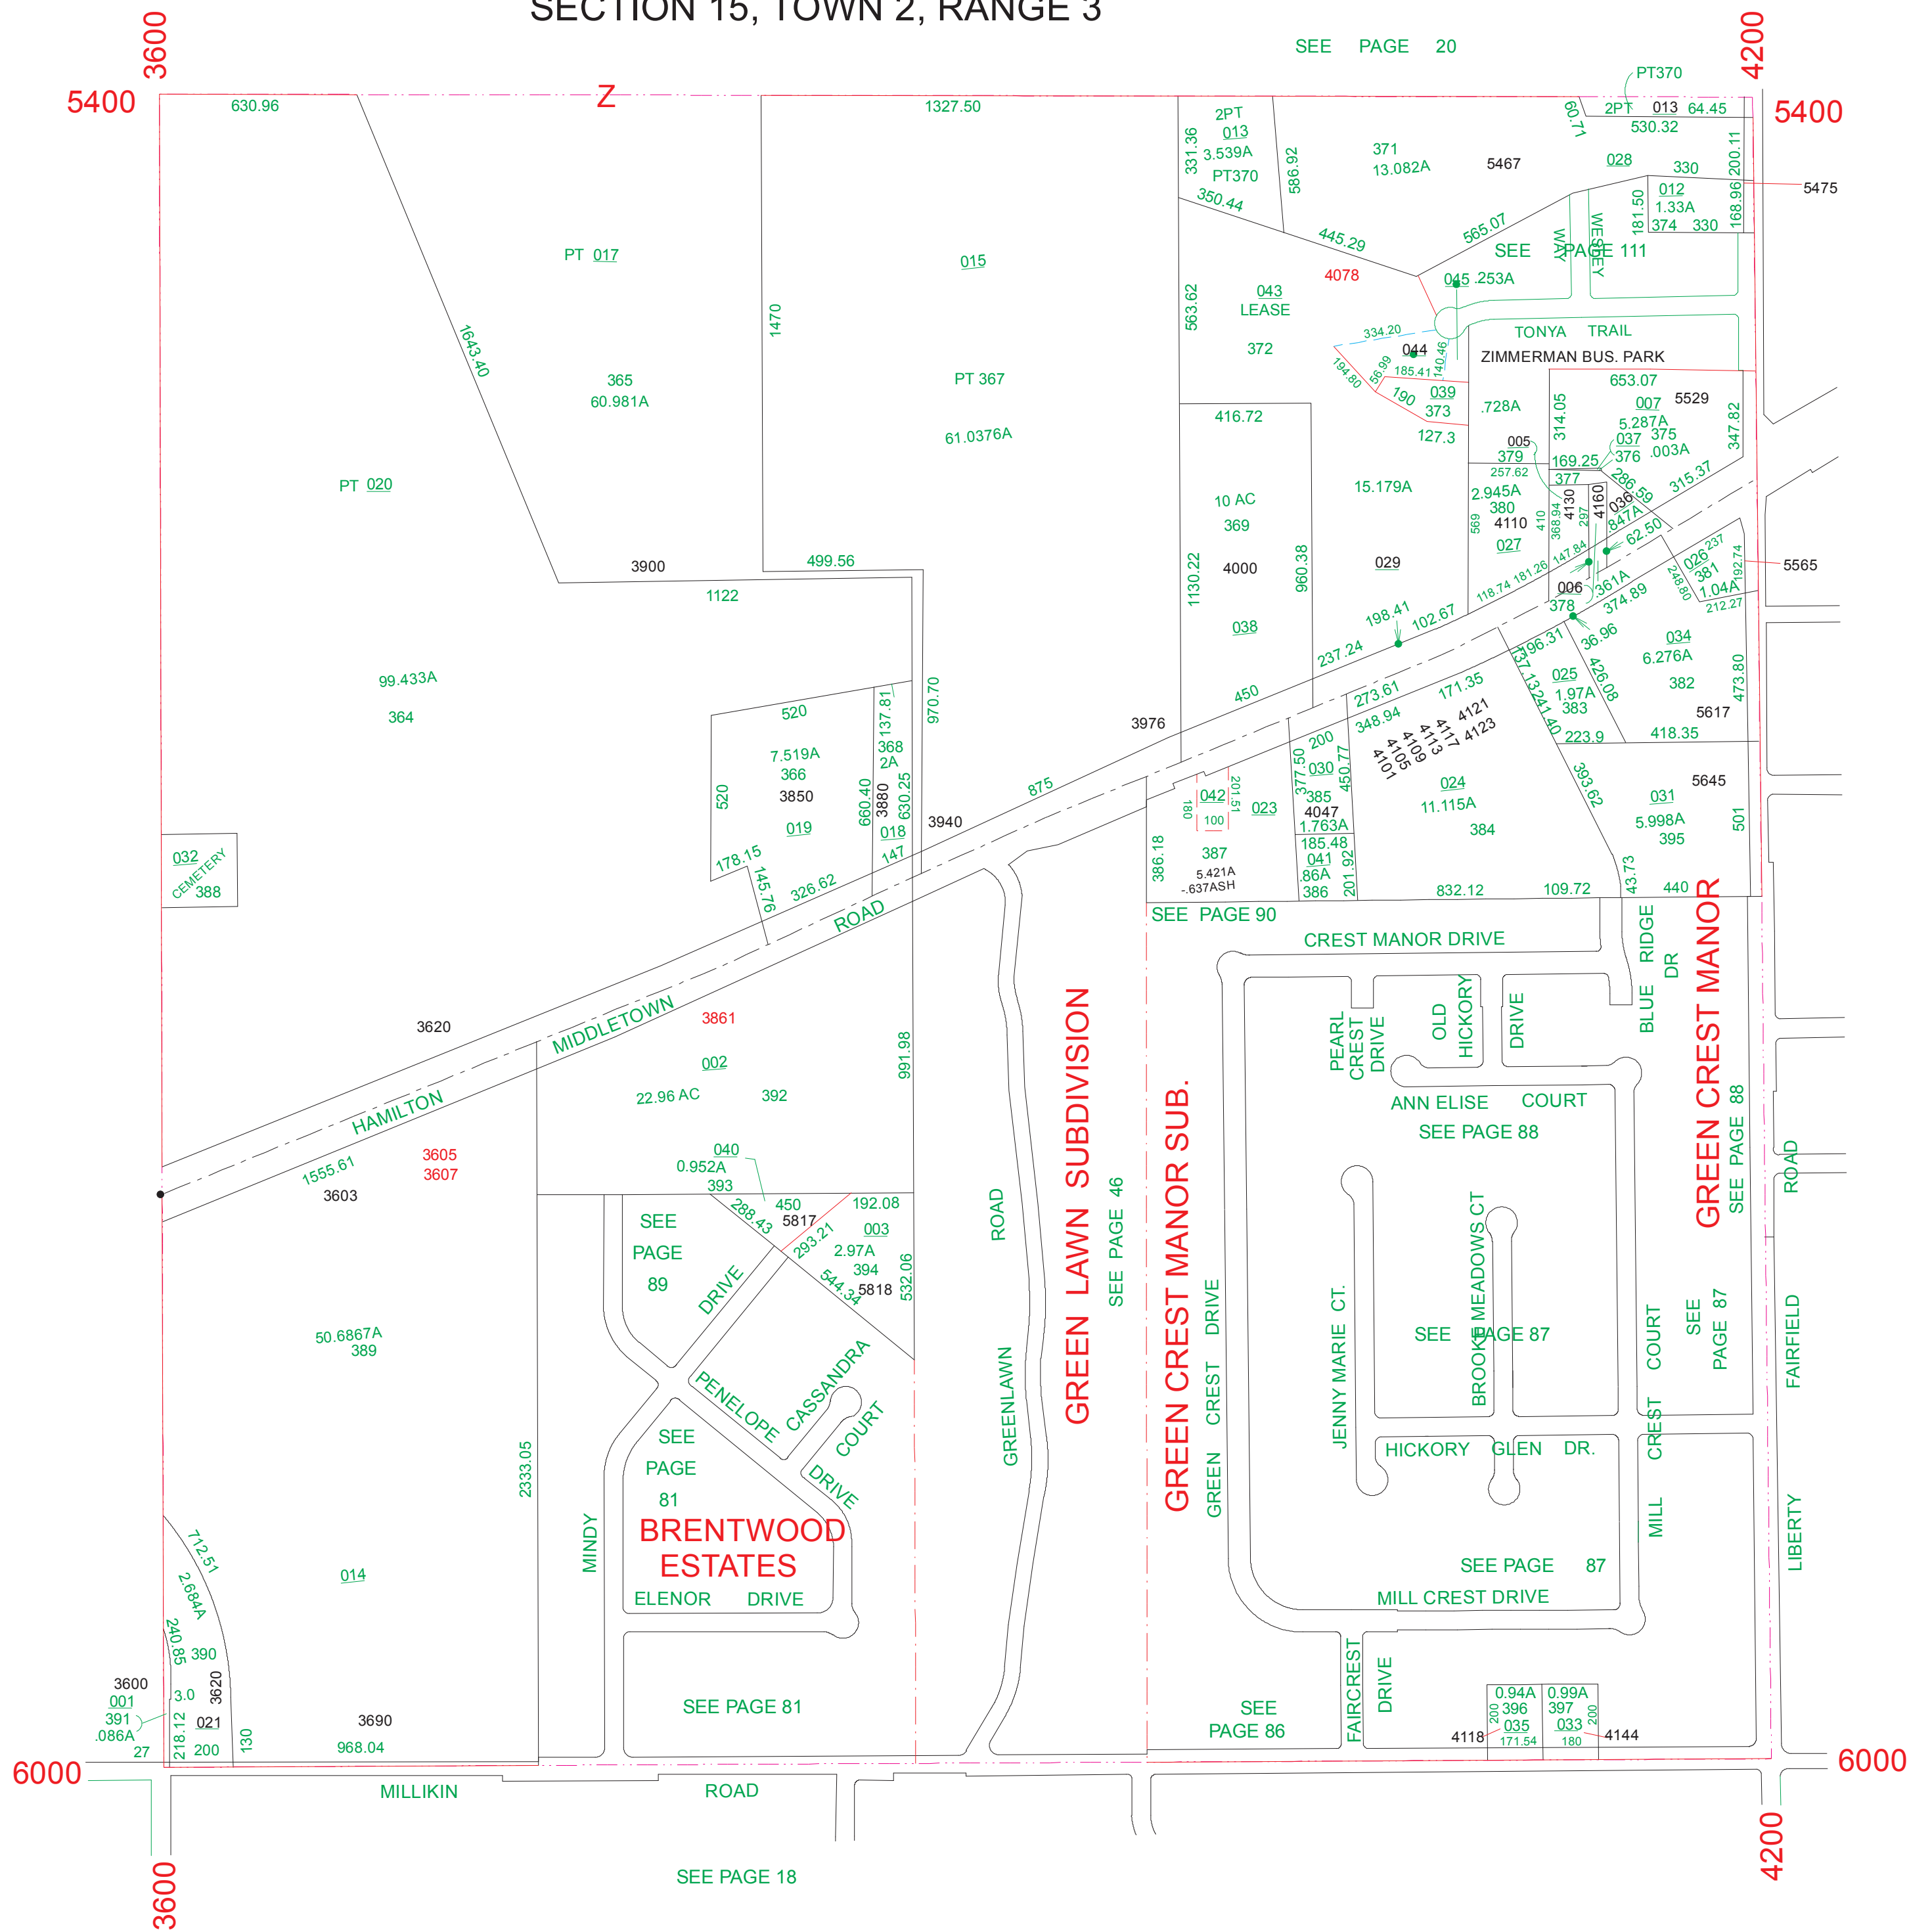

FAIRFIELD TOWNSHIP

SECTION 15, TOWN 2, RANGE 3

019.000

HOUSE NUMBERS

SEE PAGE 20

SEE PAGE 23

SEE PAGE 18

N

SCALE: 1"=400'
TAXING DISTRICT:A0300
REVISED 1/12/99