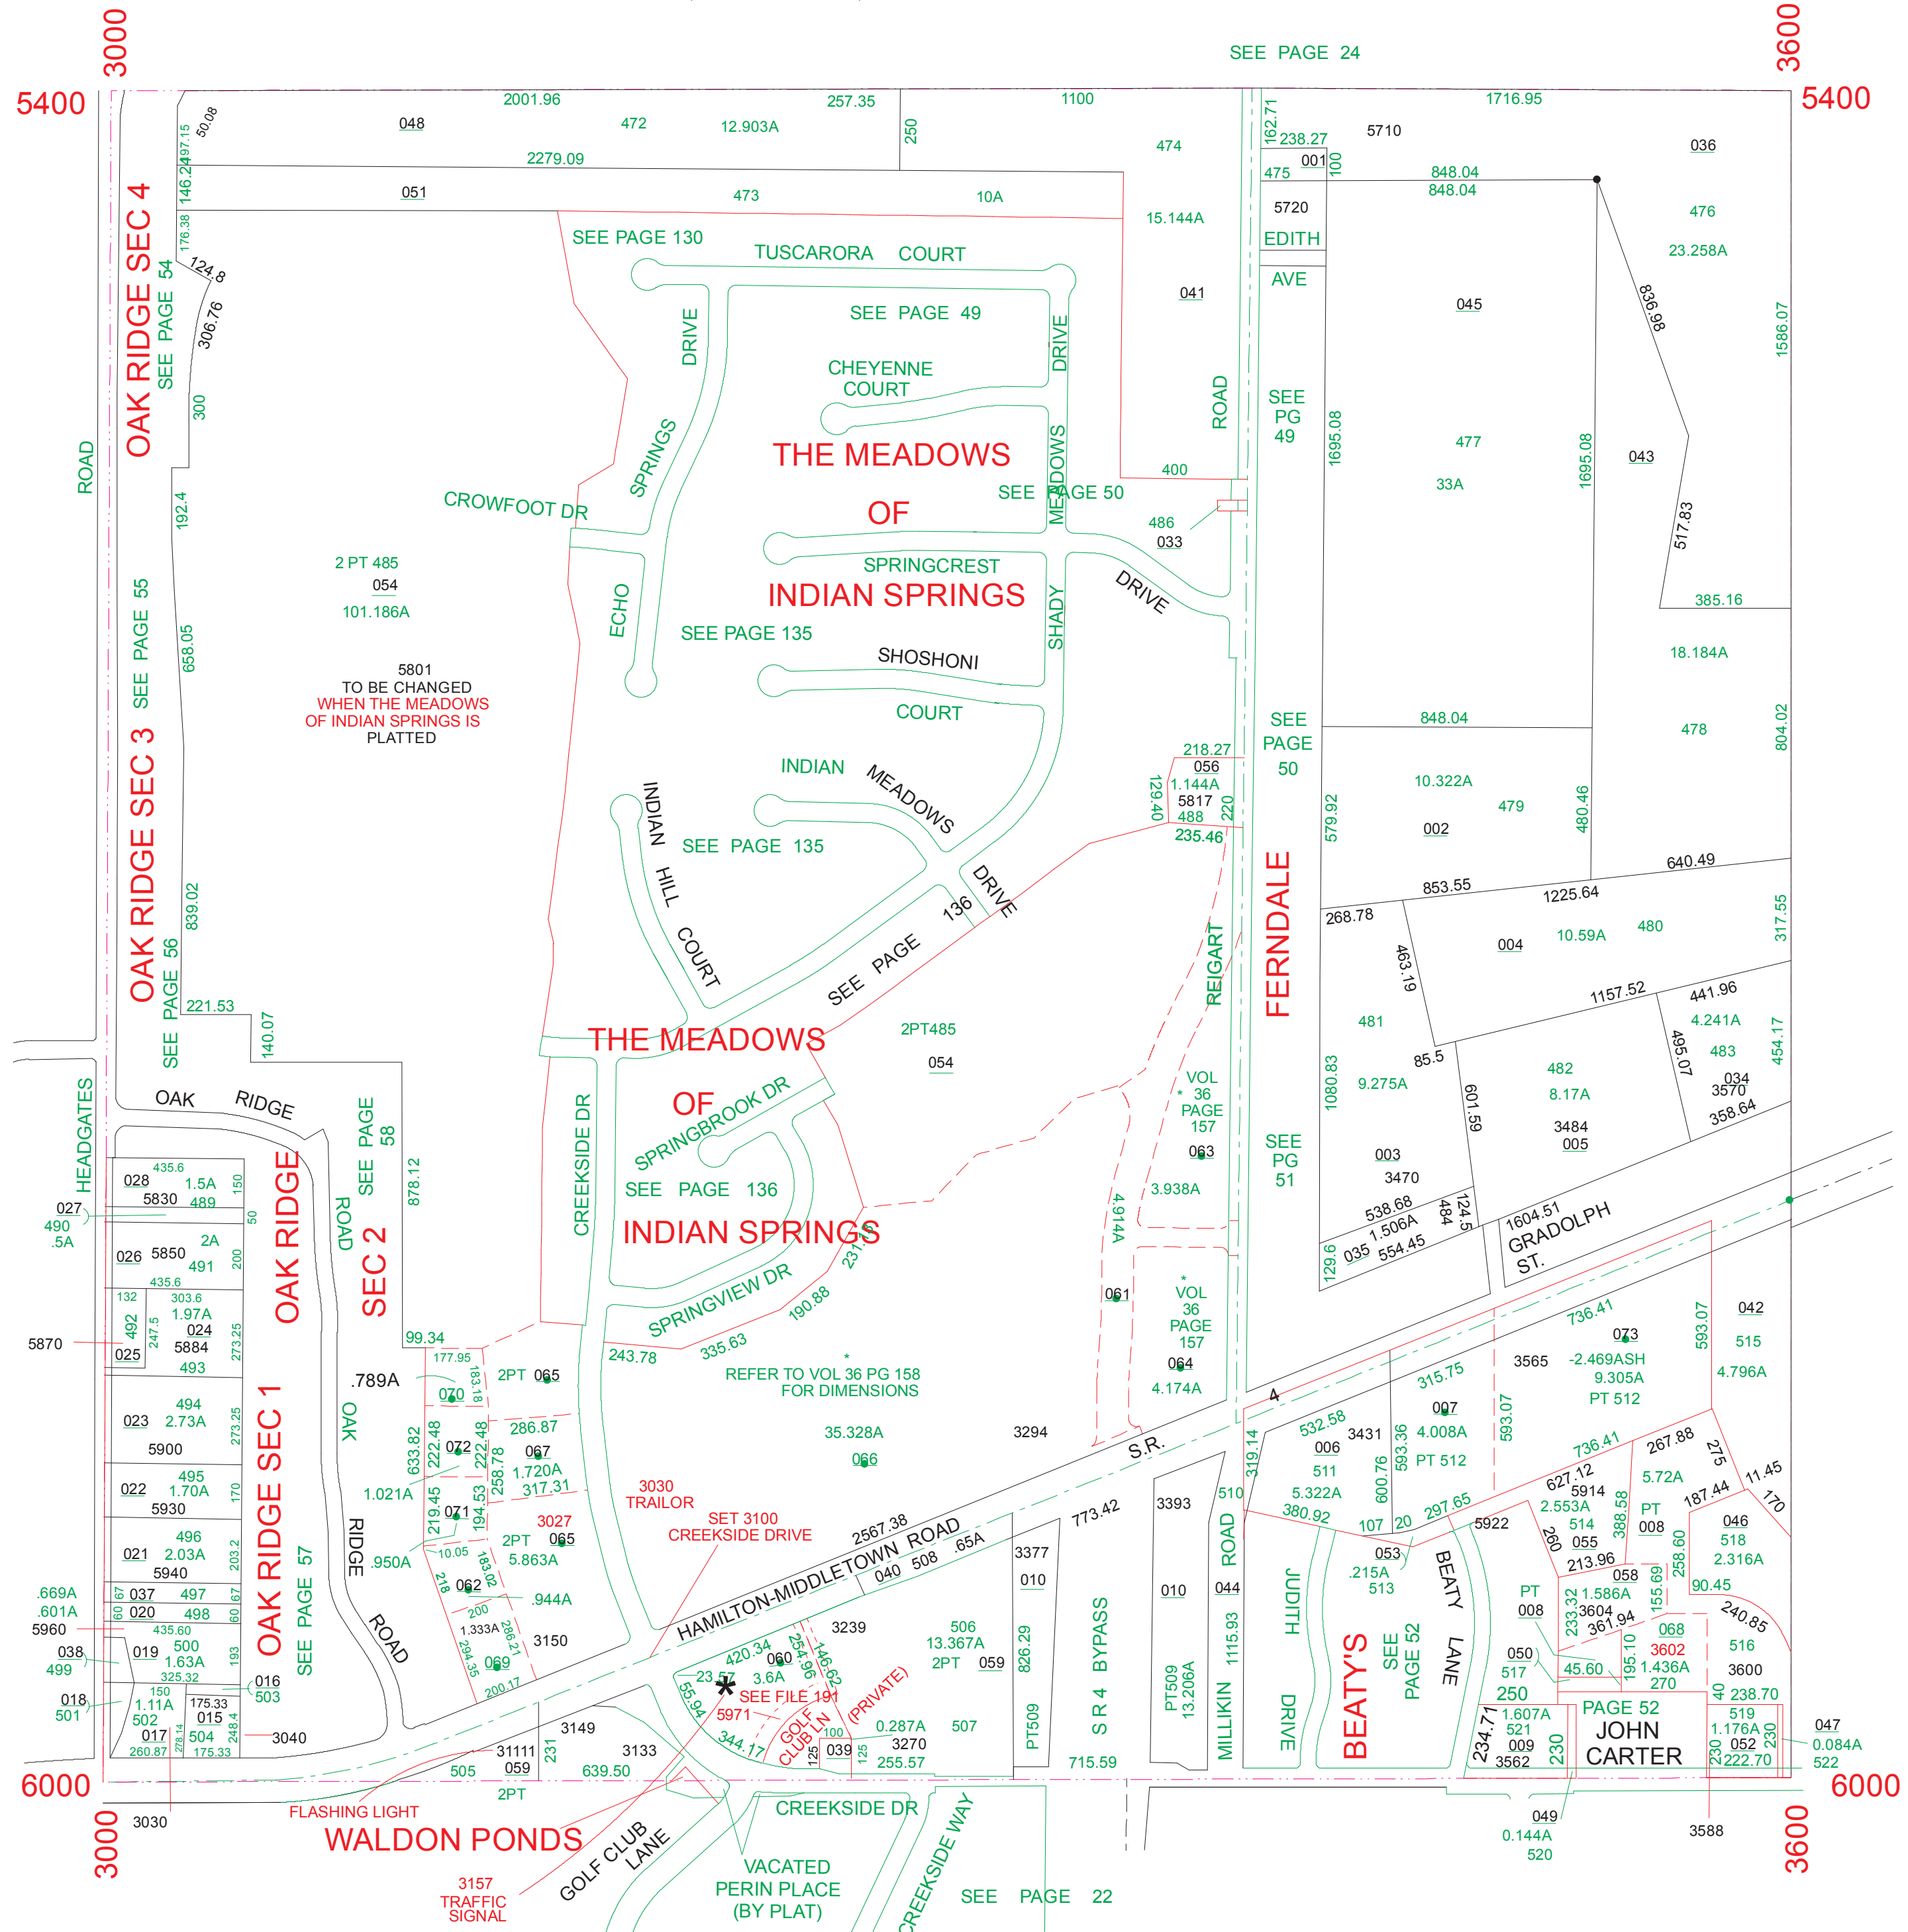

# FAIRFIELD TOWNSHIP

## SECTION 21, TOWN 2, RANGE 3

023.000

HOUSE NUMBERS

SCALE: 1"=400'  
TAXING DISTRICT: A0300  
REVISED 1/12/00

SEE PAGE 27

SEE PAGE 19

SEE PAGE 22