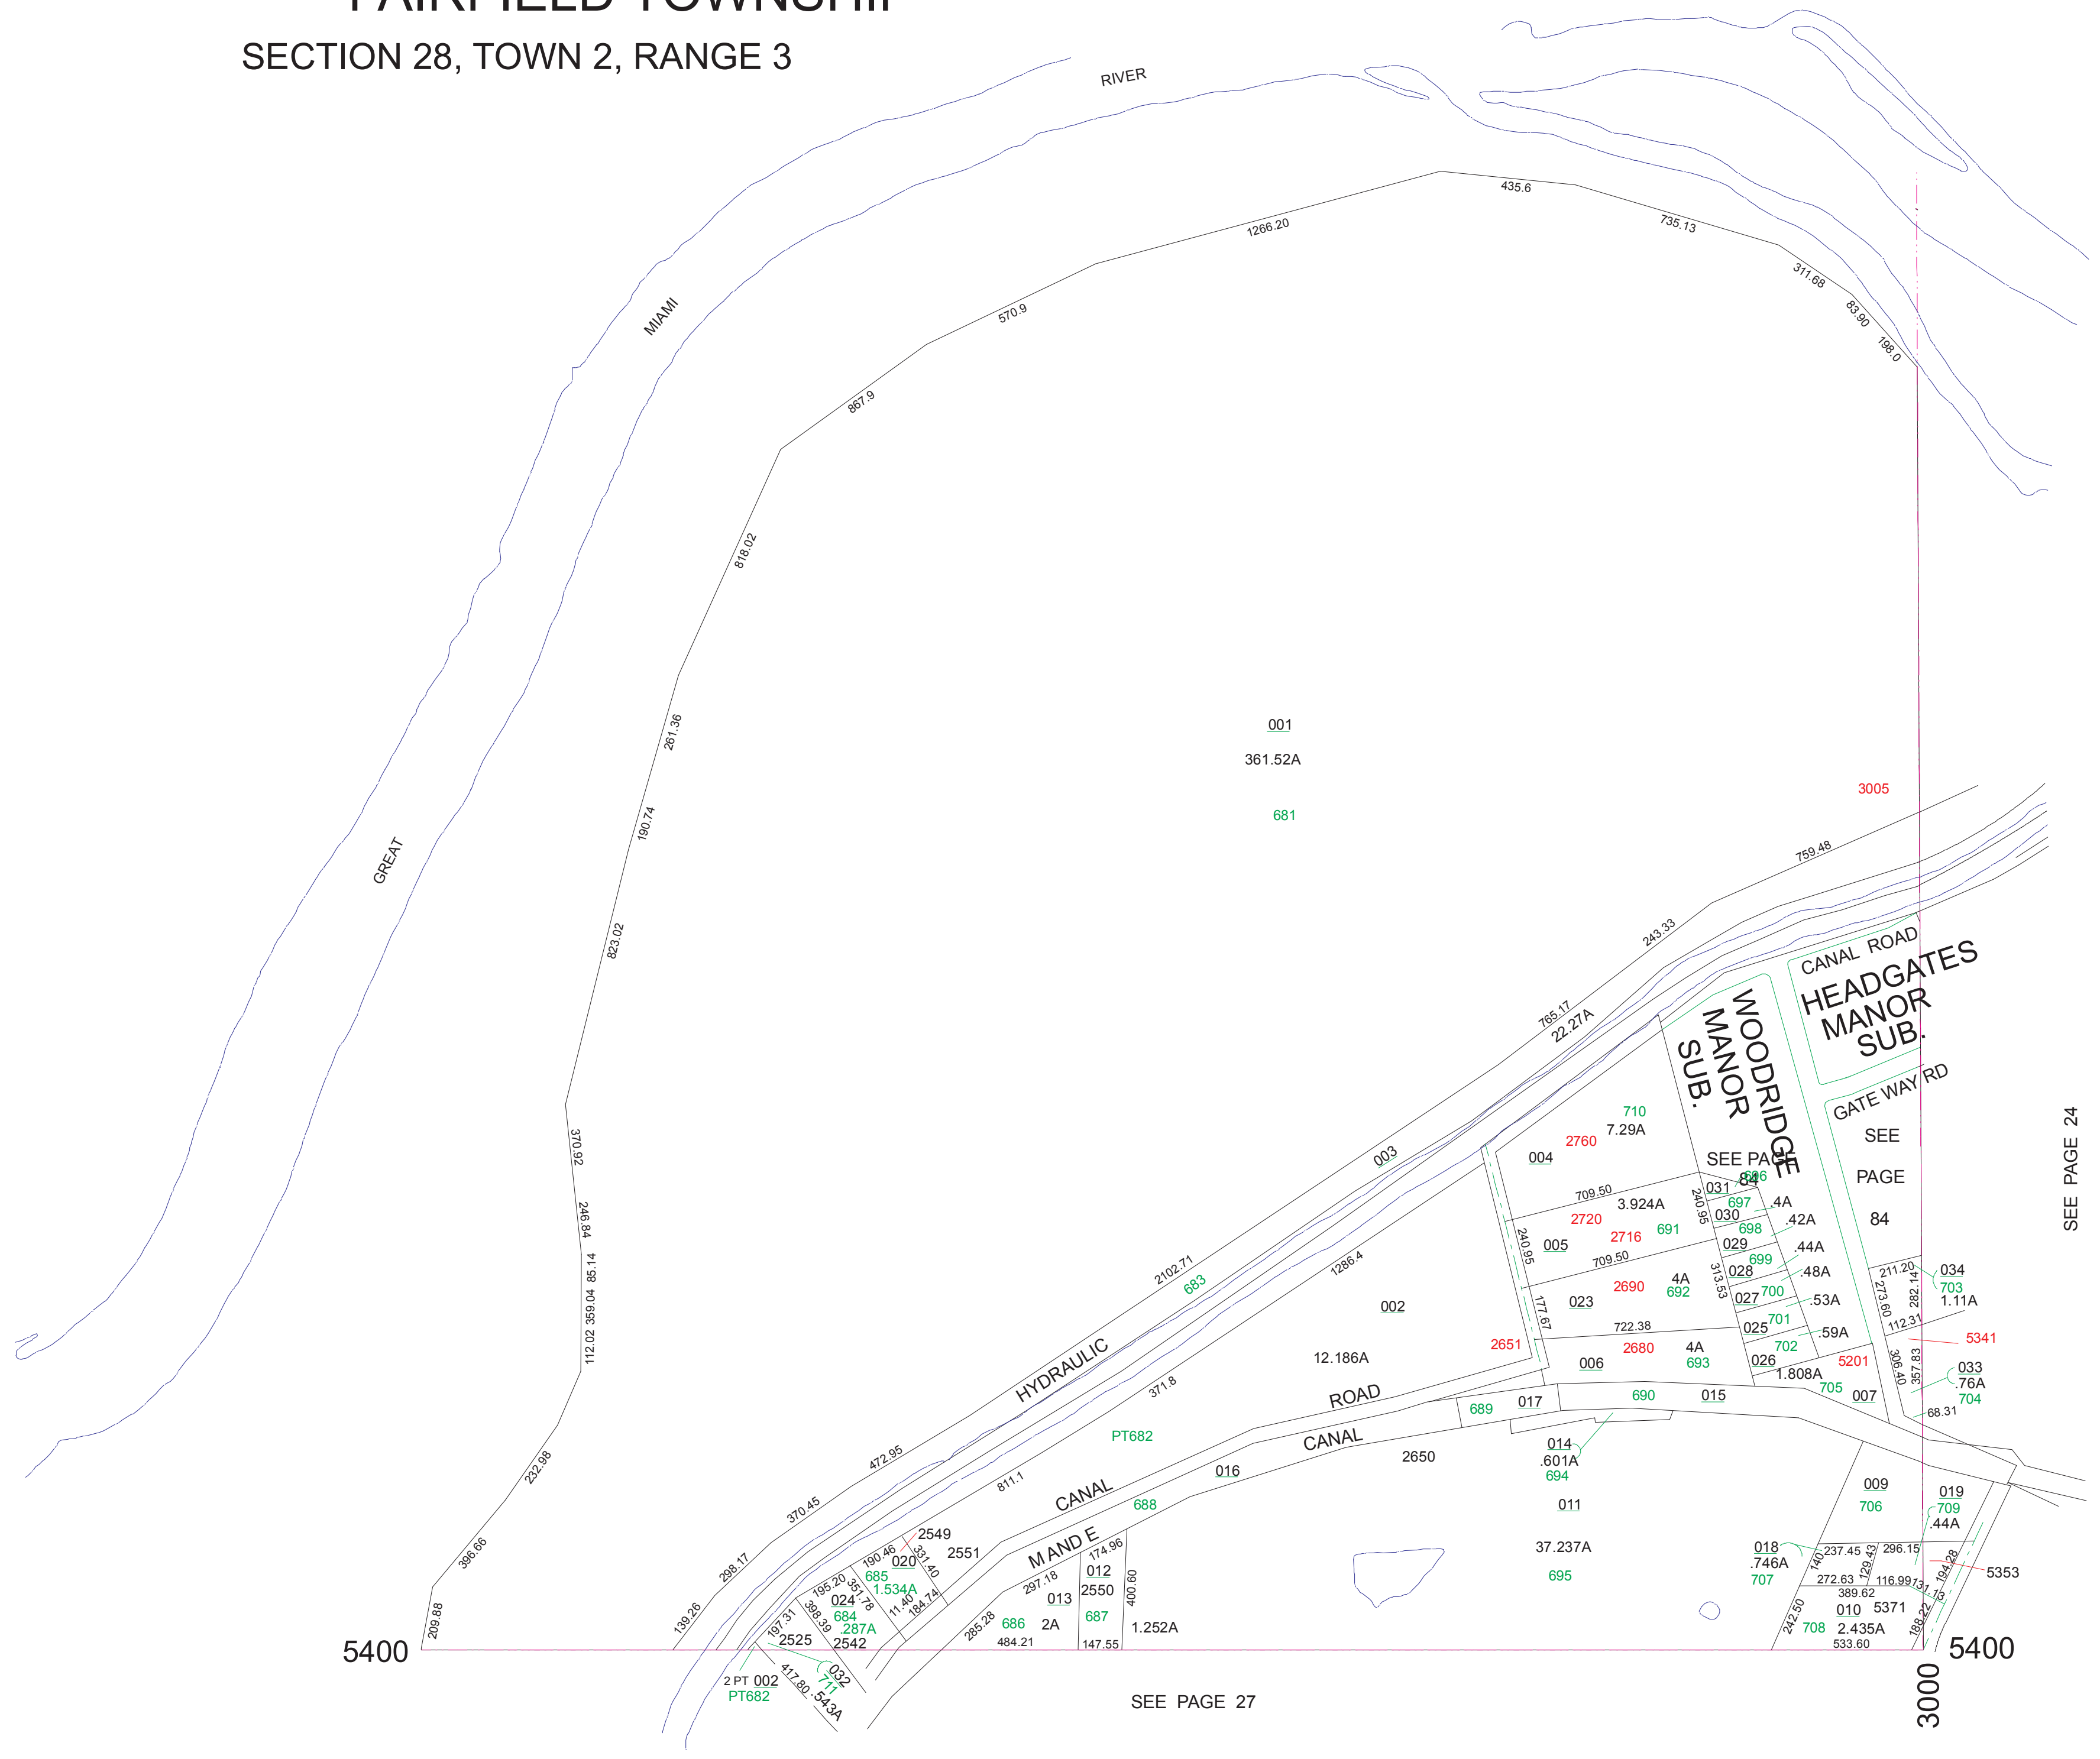

# FAIRFIELD TOWNSHIP

SECTION 28, TOWN 2, RANGE 3

028.000

HOUSE NUMBERS

N

SCALE: 1"=400'  
TAXING DISTRICT: A0300  
REVISED 08/20/95

SEE PAGE 24

SEE PAGE 27

5400

3000

5400