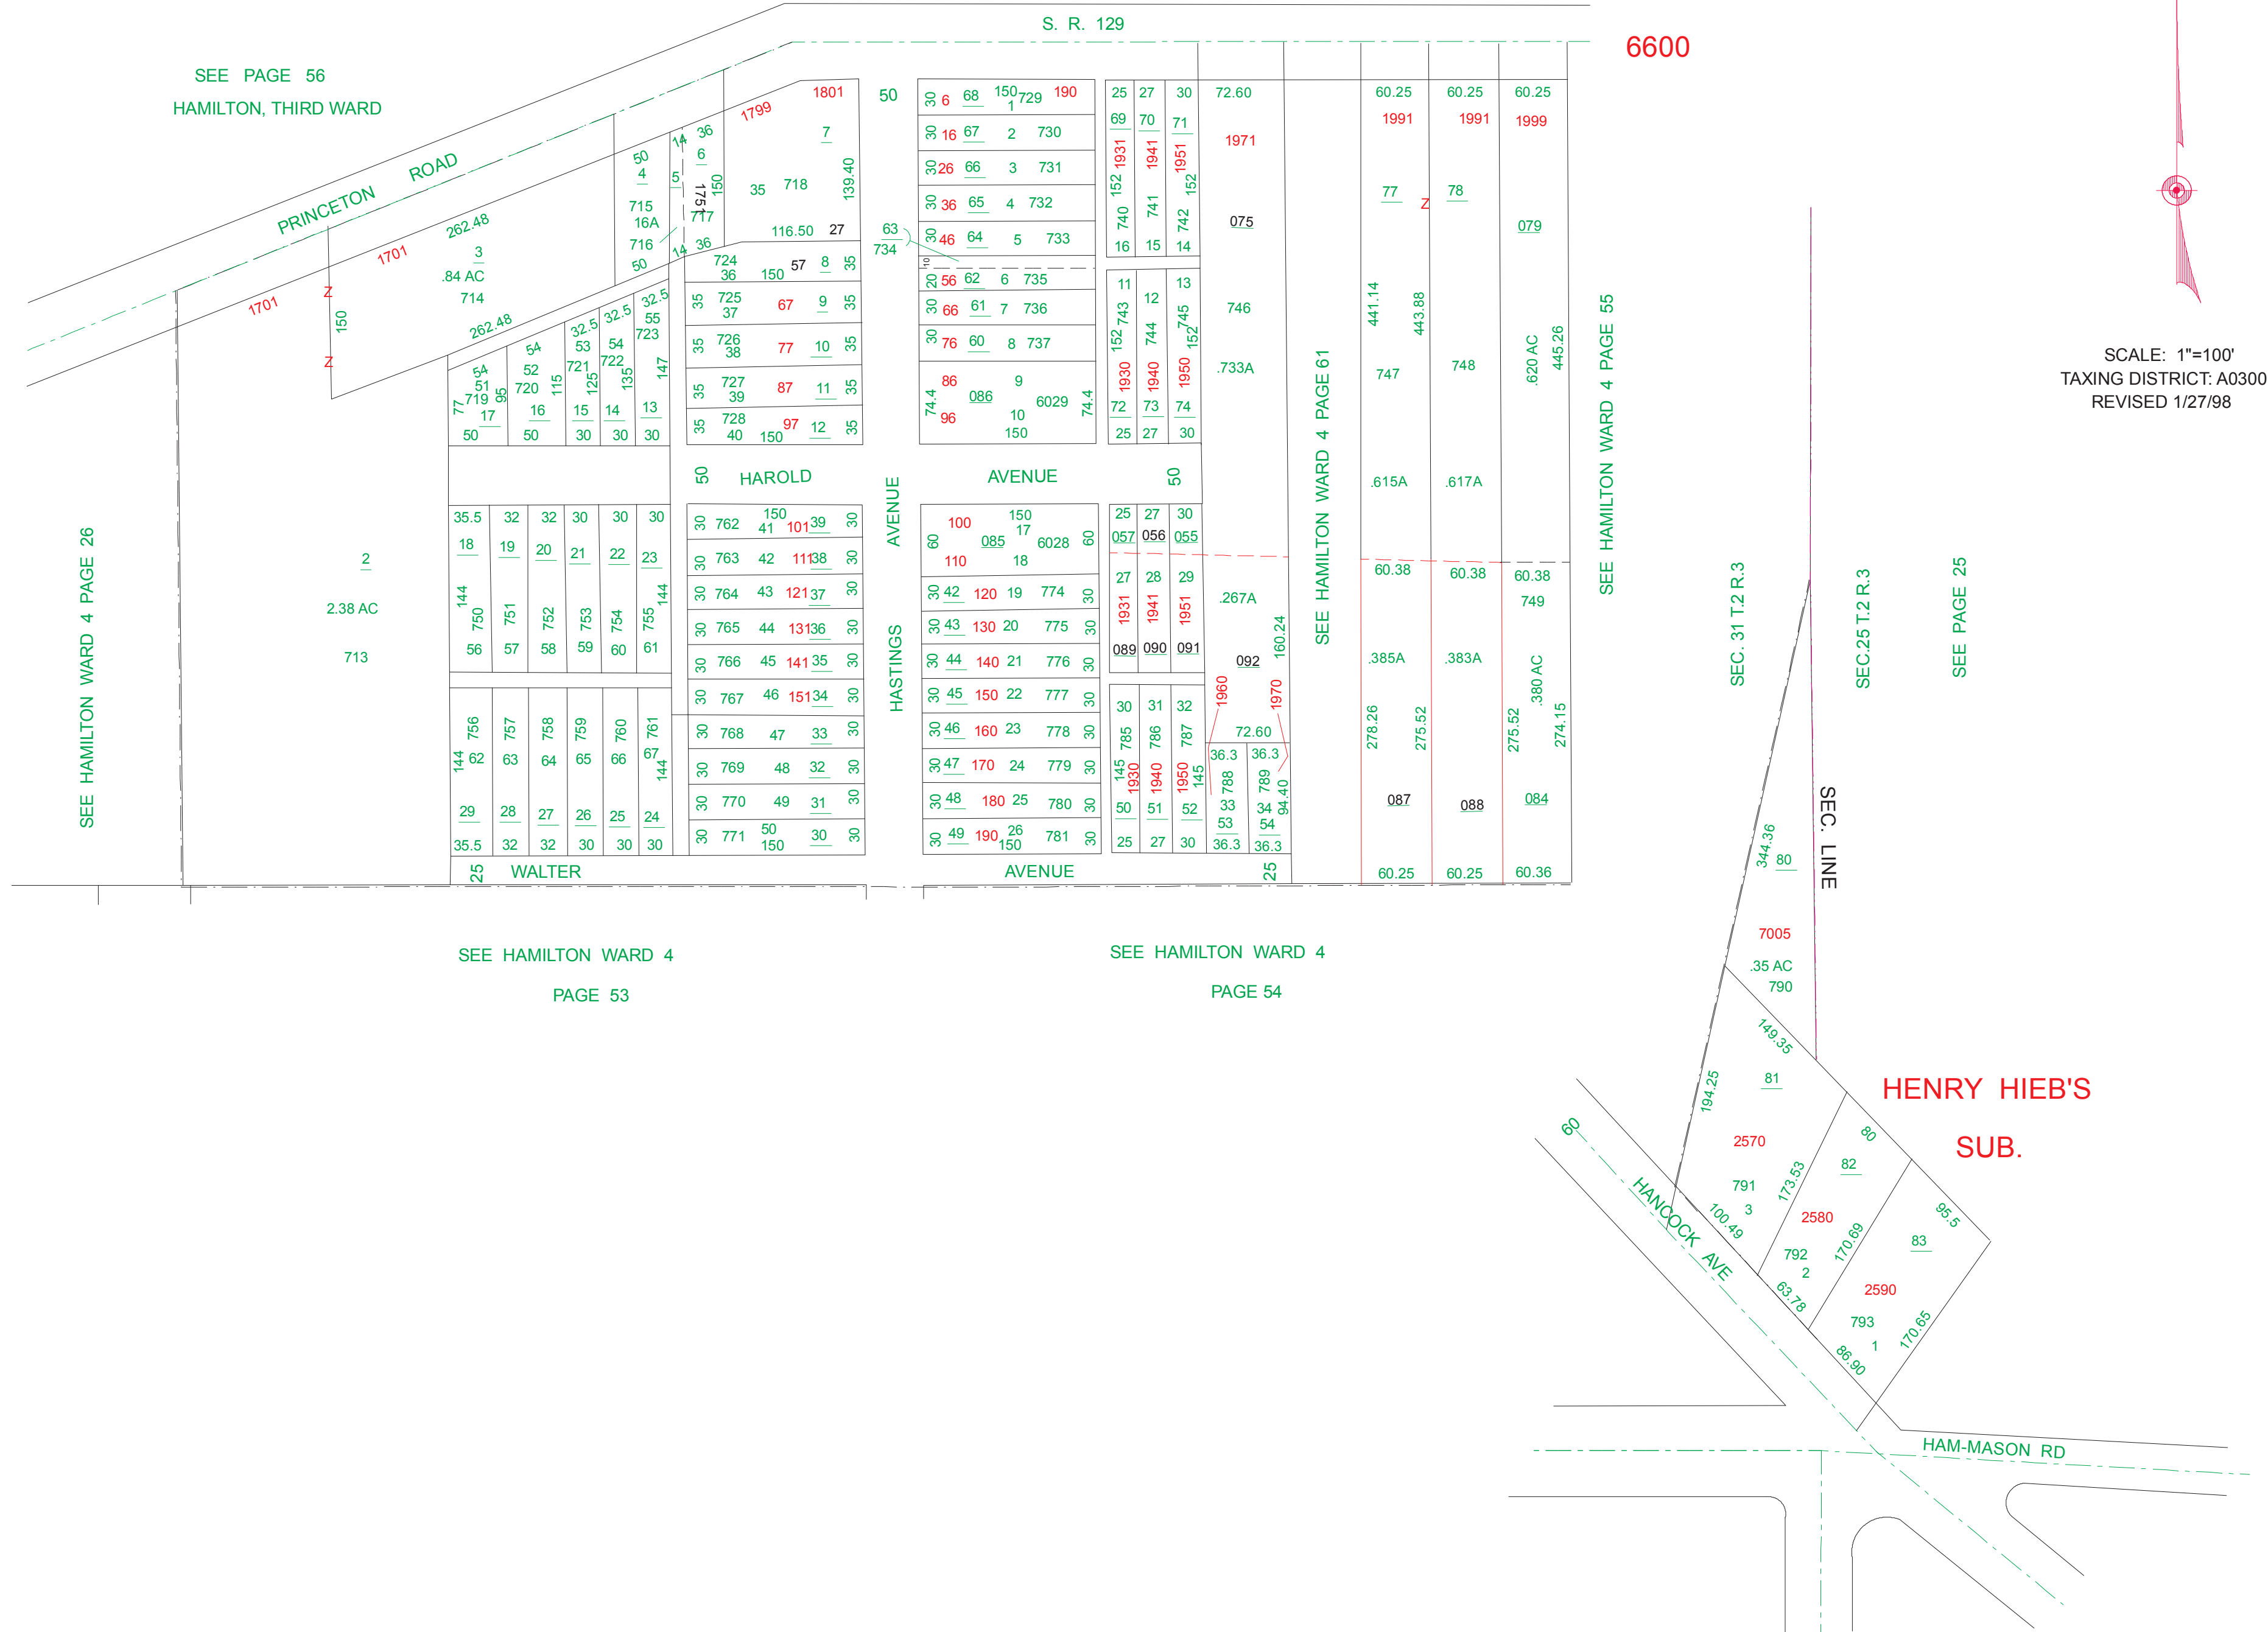

## FAIRFIELD TOWNSHIP SECTION 31, TOWN 2, RANGE 3

029.000

HOUSE NUMBERS

CHAS. WALTERS SUB.

2600

N

SEE PAGE 56  
HAMILTON, THIRD WARD

6600

SCALE: 1"=100'  
TAXING DISTRICT: A0300  
REVISED 1/27/98