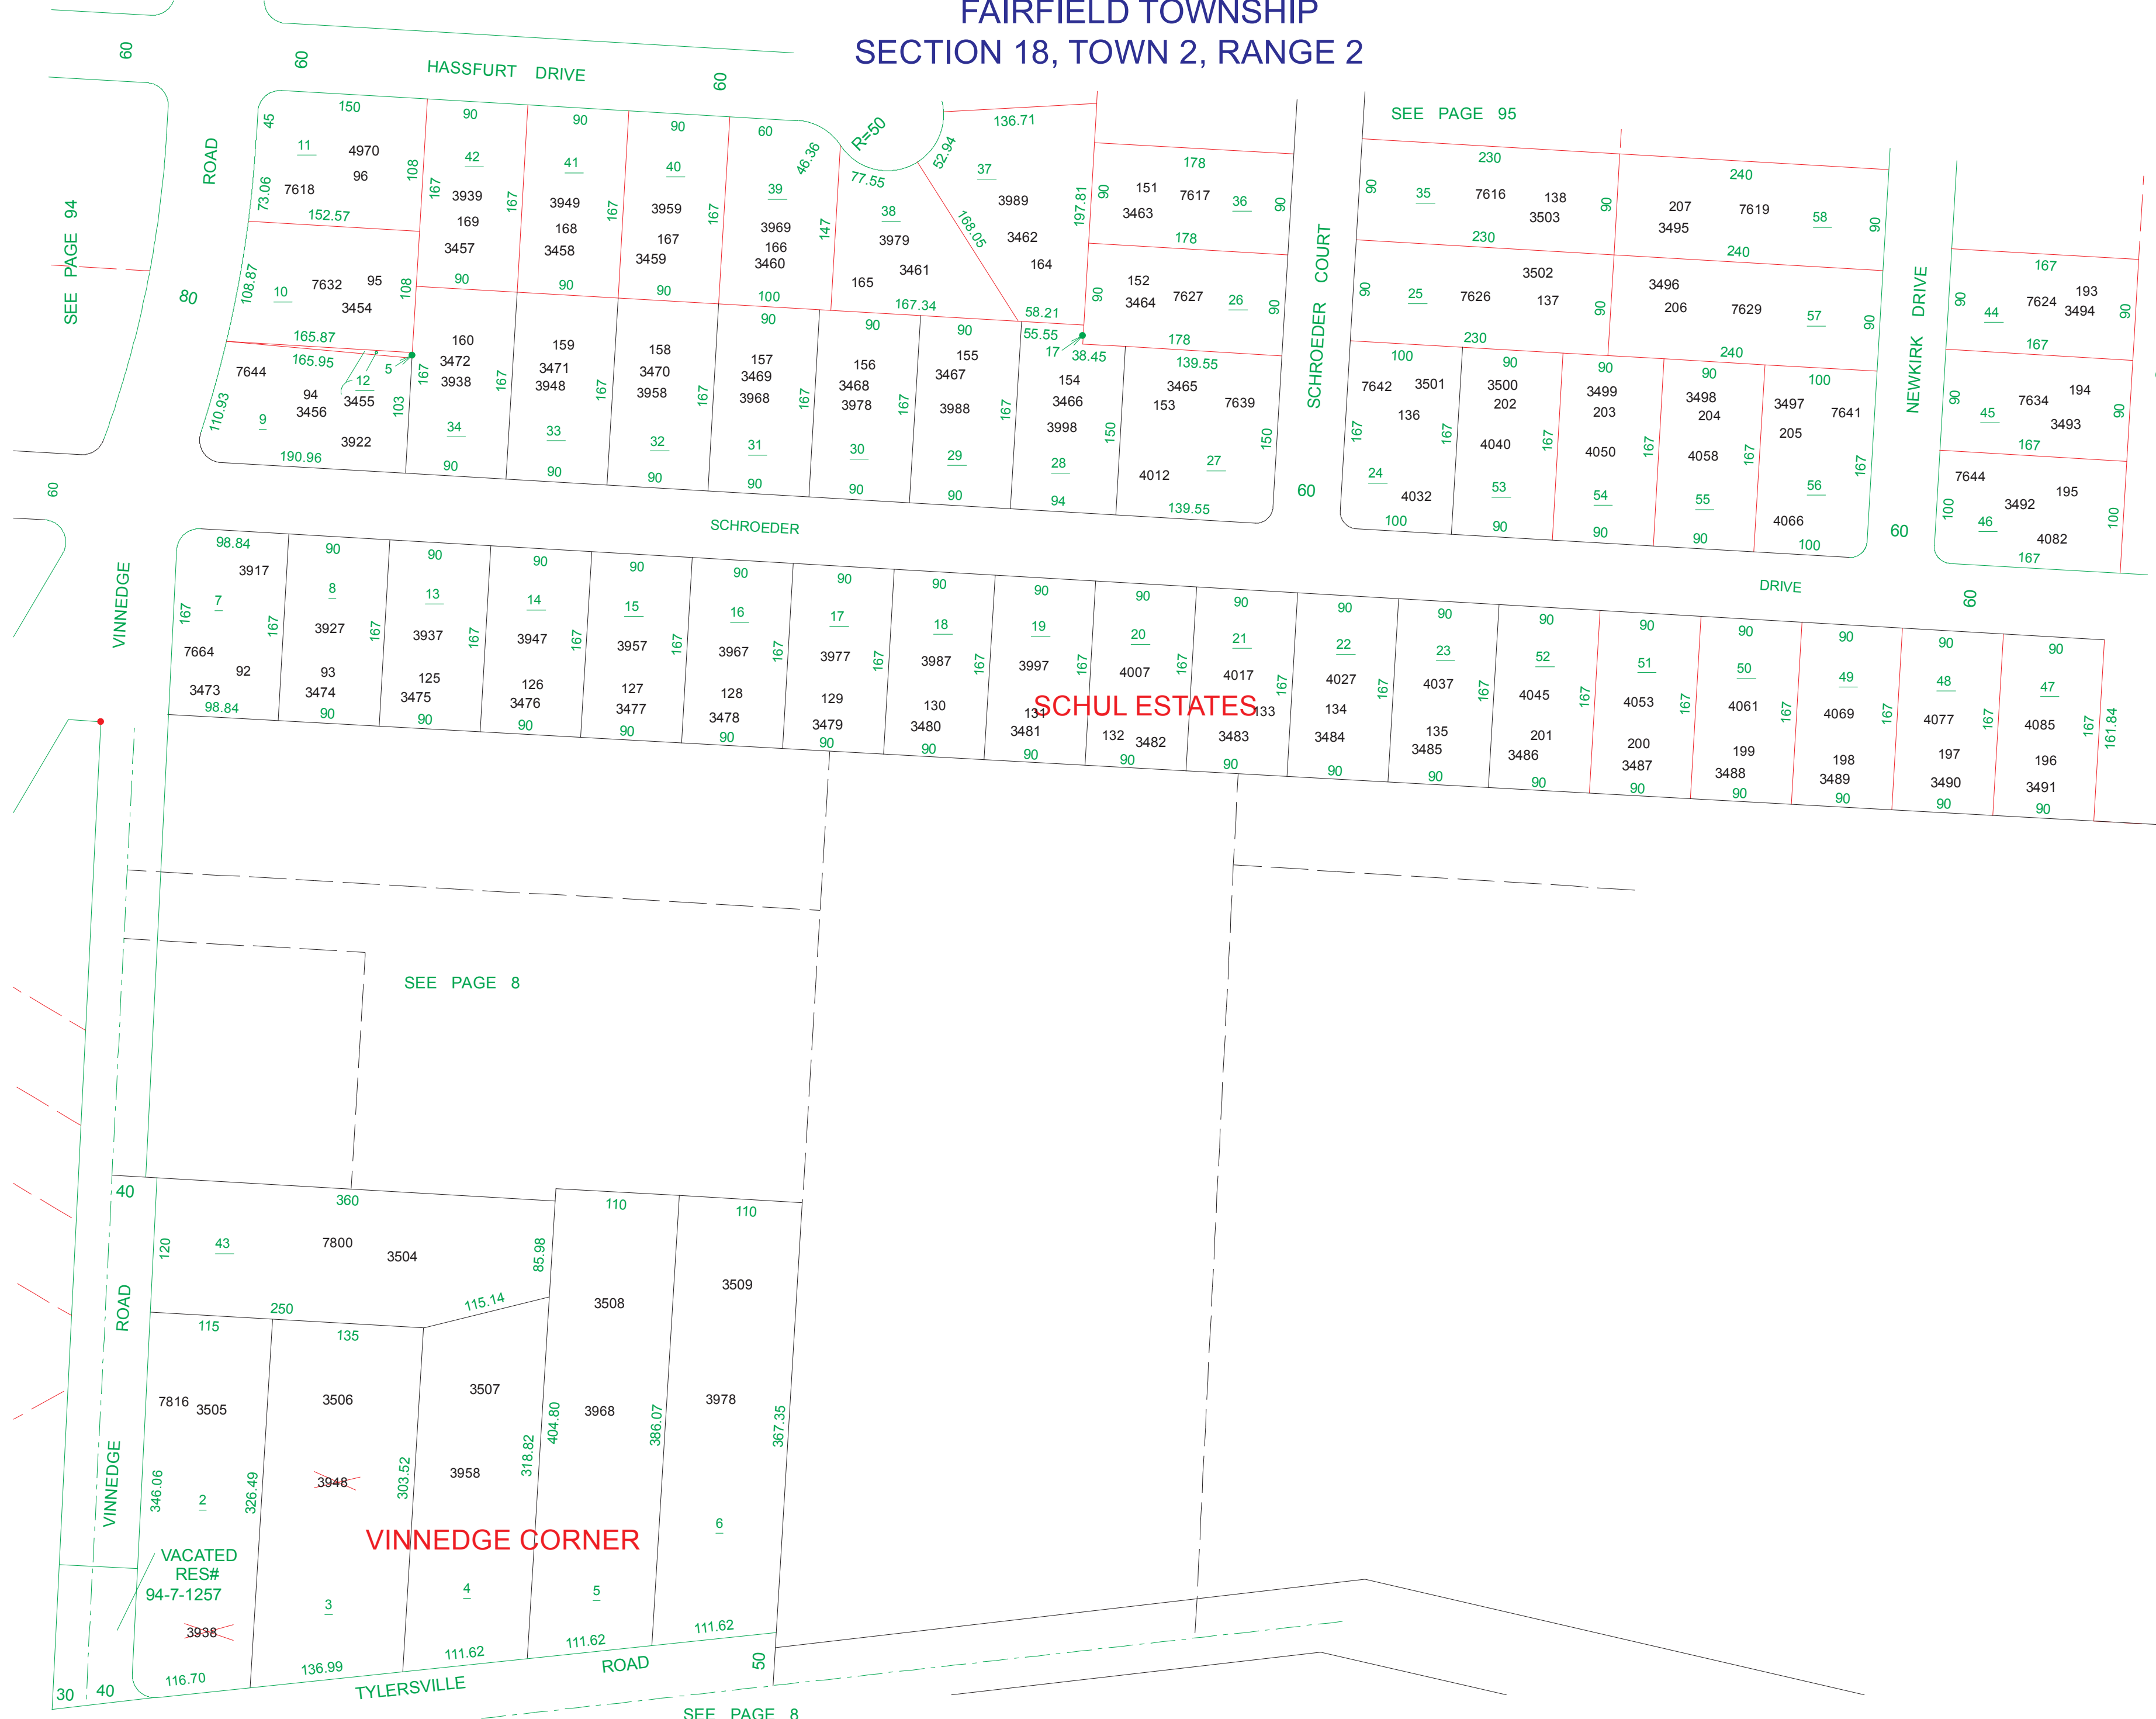

SCHUL ESTATES, VINNEDGE CORNER

FAIRFIELD TOWNSHIP
SECTION 18, TOWN 2, RANGE 2

091.000

HOUSE NUMBERS

N

SCALE: 1"=100'
TAXING DISTRICT: A0300
REVISED 5/4/94

SEE PAGE 94

SEE PAGE 95

SEE PAGE 105

SEE PAGE 109

SEE PAGE 8

SEE PAGE 8

VACATED
RES#
94-7-1257

VINNEDGE CORNER

SCHUL ESTATES