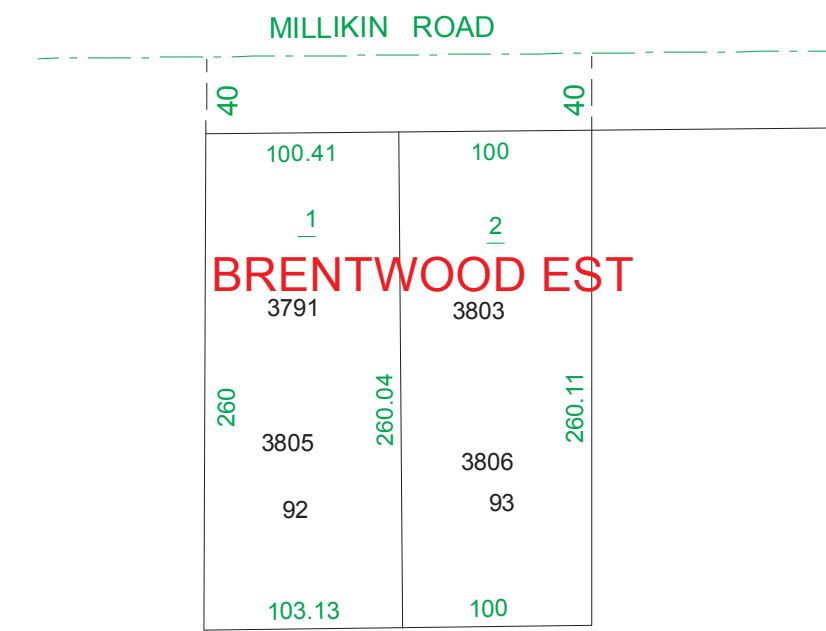

BRENTWOOD ESTATES
FAIRFIELD TOWNSHIP
SECTION 14, TOWN 2, RANGE 2

098.000

HOUSE NUMBERS

N

SCALE: 1"=100'
TAXING DISTRICT: A0300
REVISED 8/16/94