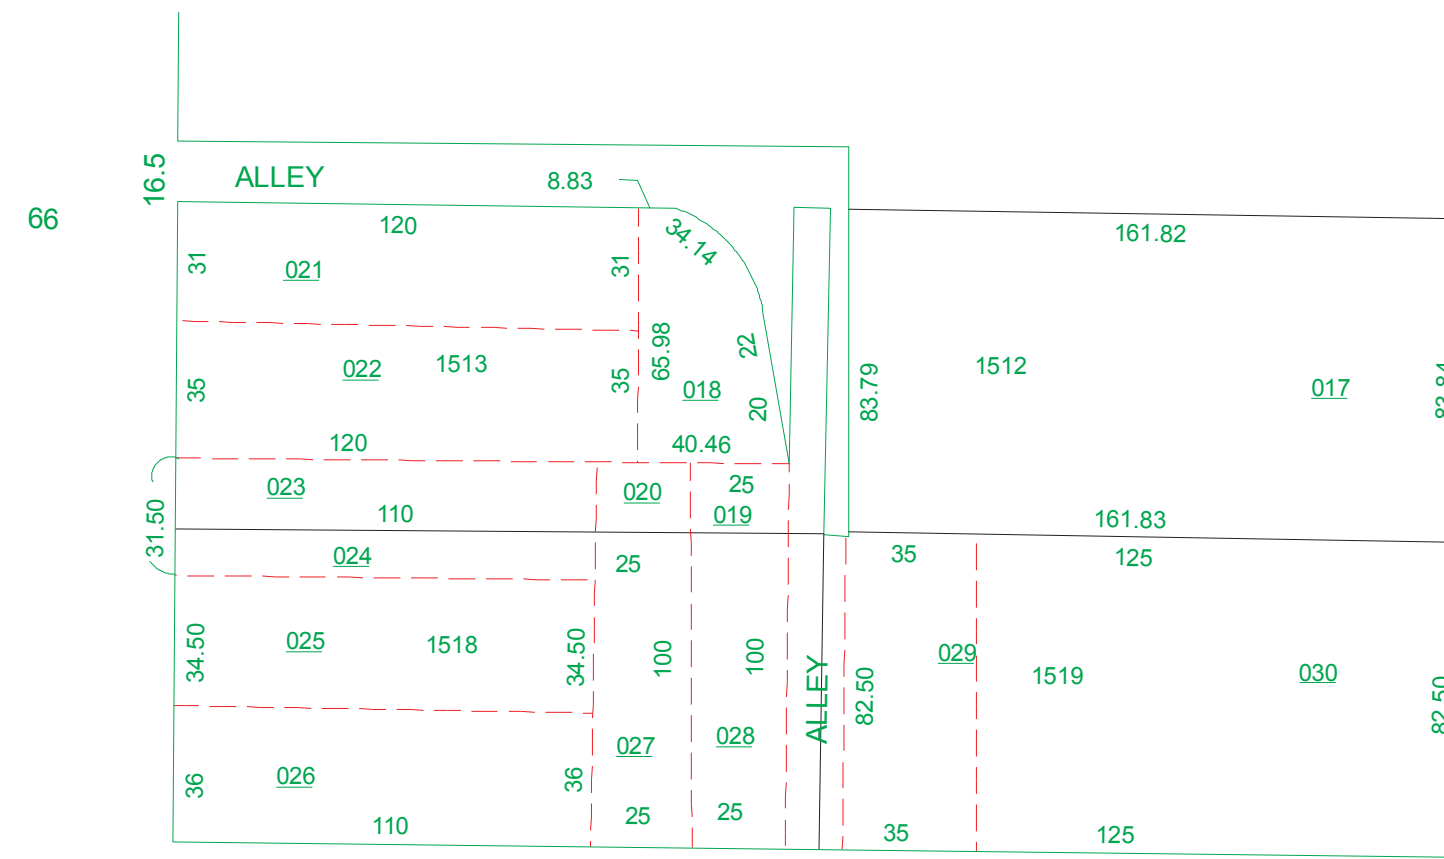

HAMILTON FIRST WARD N.S.

001.000

SEE PAGE 7

SCALE: 1"=50'
REVISED 3/22/96
TAXING DISTRICT:P6411

SEE PAGE 2

SEE PAGE 1, 2 WARD BOOK 1