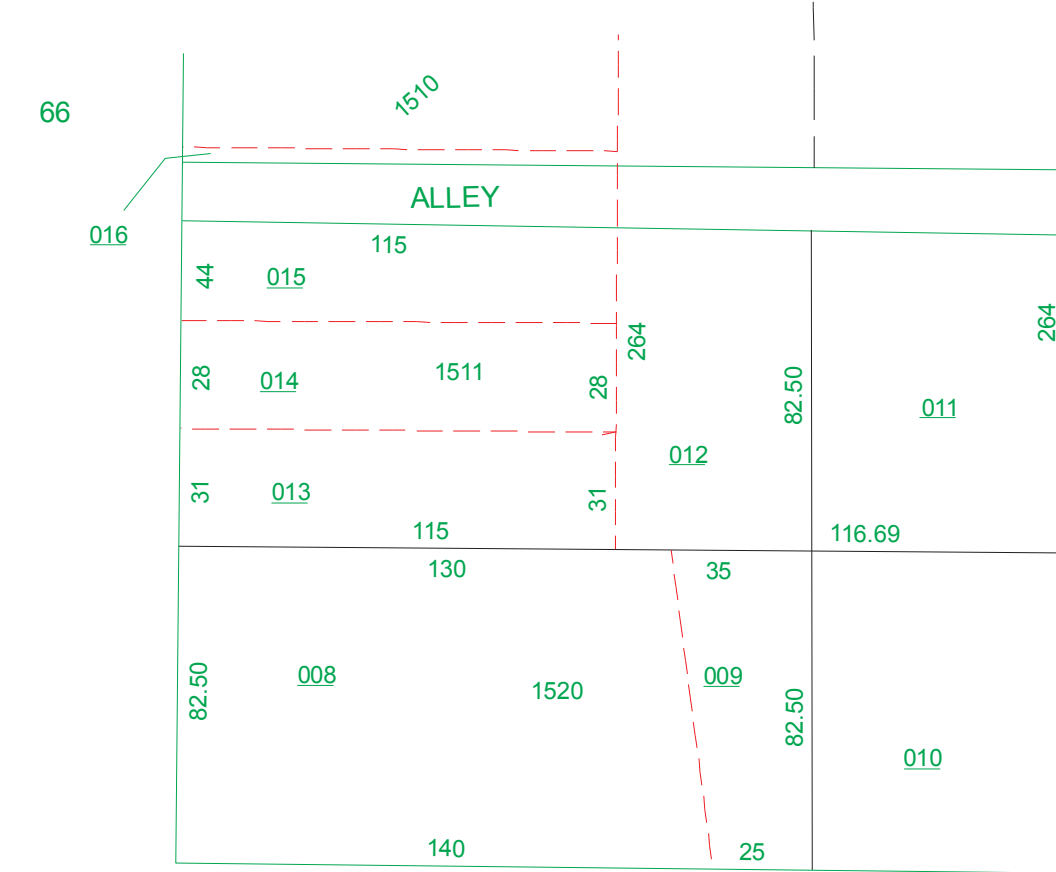

HAMILTON FIRST WARD N.S.

001.000

SEE PAGE 7

SCALE: 1"=50'
REVISED 3/22/96
TAXING DISTRICT:P6411

SEE PAGE 2

SEE PAGE 1, 2 WARD BOOK 1