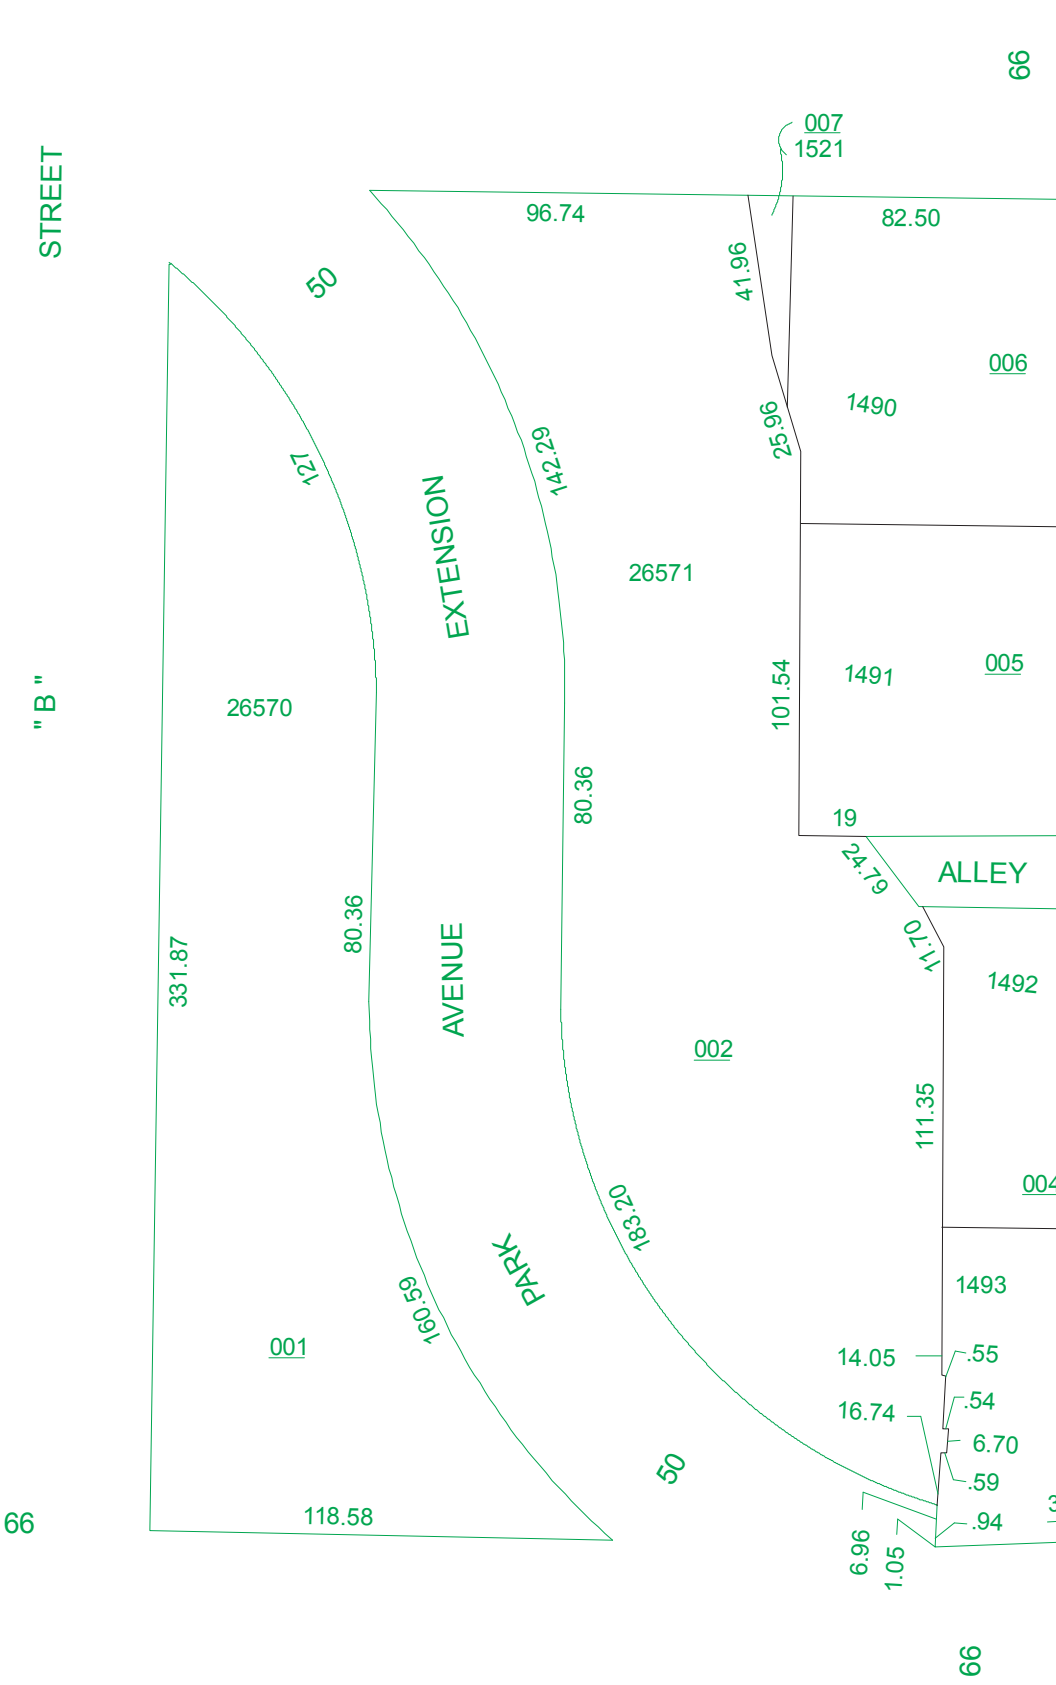

HAMILTON FIRST WARD N.S.

001.000

SEE PAGE 7

SCALE: 1"=50'
REVISED 3/22/96
TAXING DISTRICT:P6411

SEE PAGE 2

SEE PAGE 1, 2 WARD BOOK 1