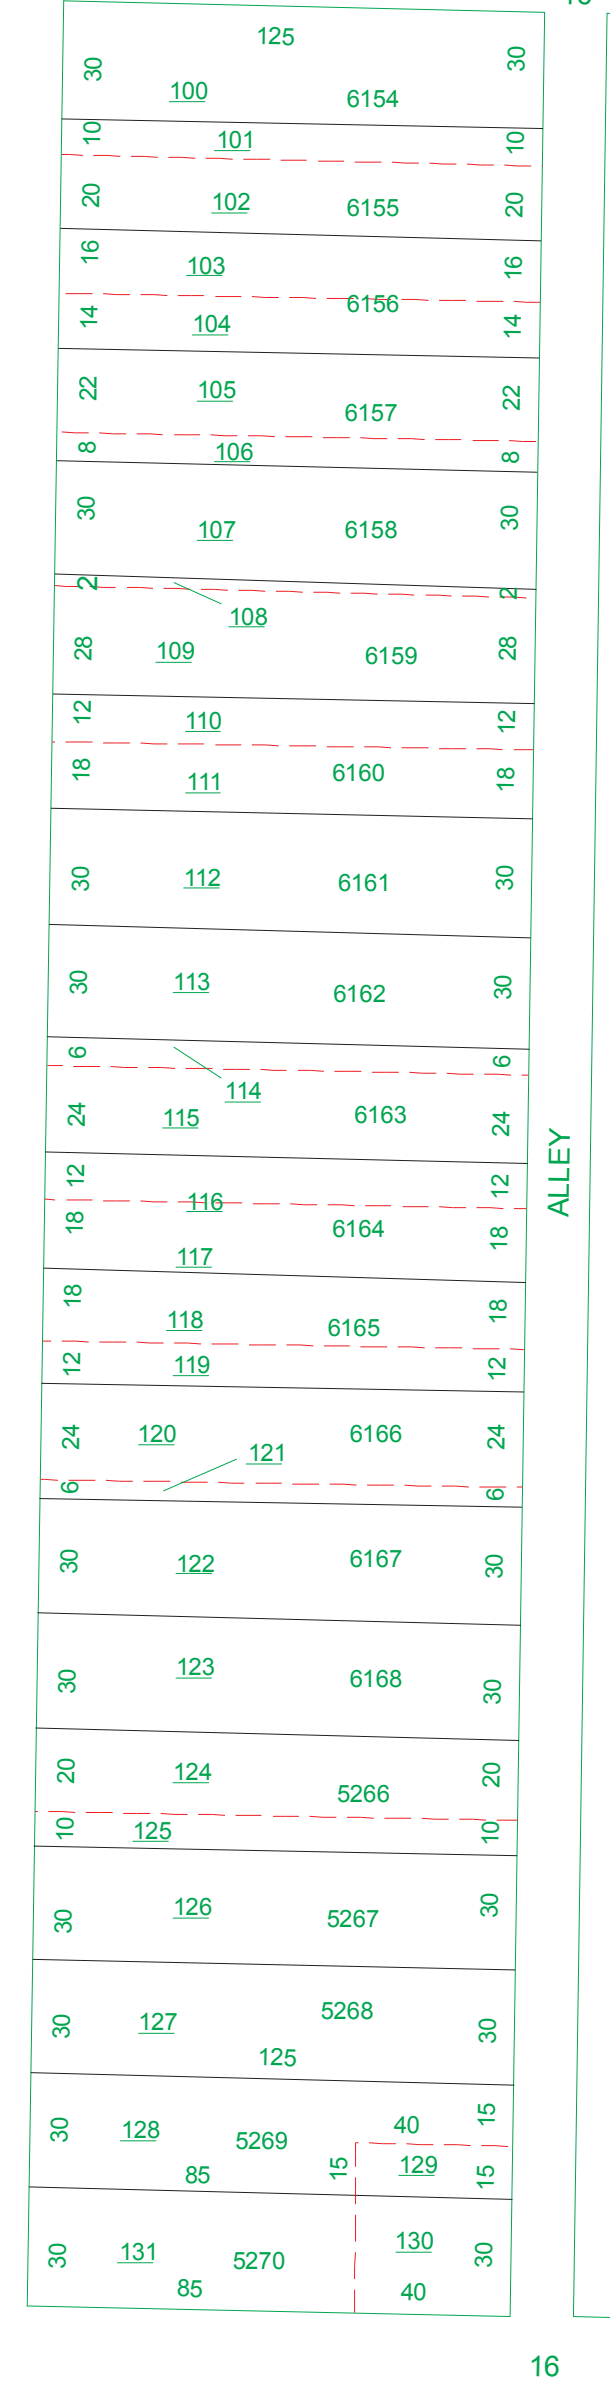

HAMILTON  
FIRST WARD N.S.

017.000

N

SCALE: 1"=50'  
REVISED 4/11/95  
TAXING DISTRICT: P6411

SEE PAGE 16

"F" STREET

SEE PAGE 24

AVE.

60

"E" STREET

"E"

60

AVE.

SEE PAGE 14

16

ALLEY

16

60

AVE.

CLEVELAND

60

SEE PAGE 18

50

16