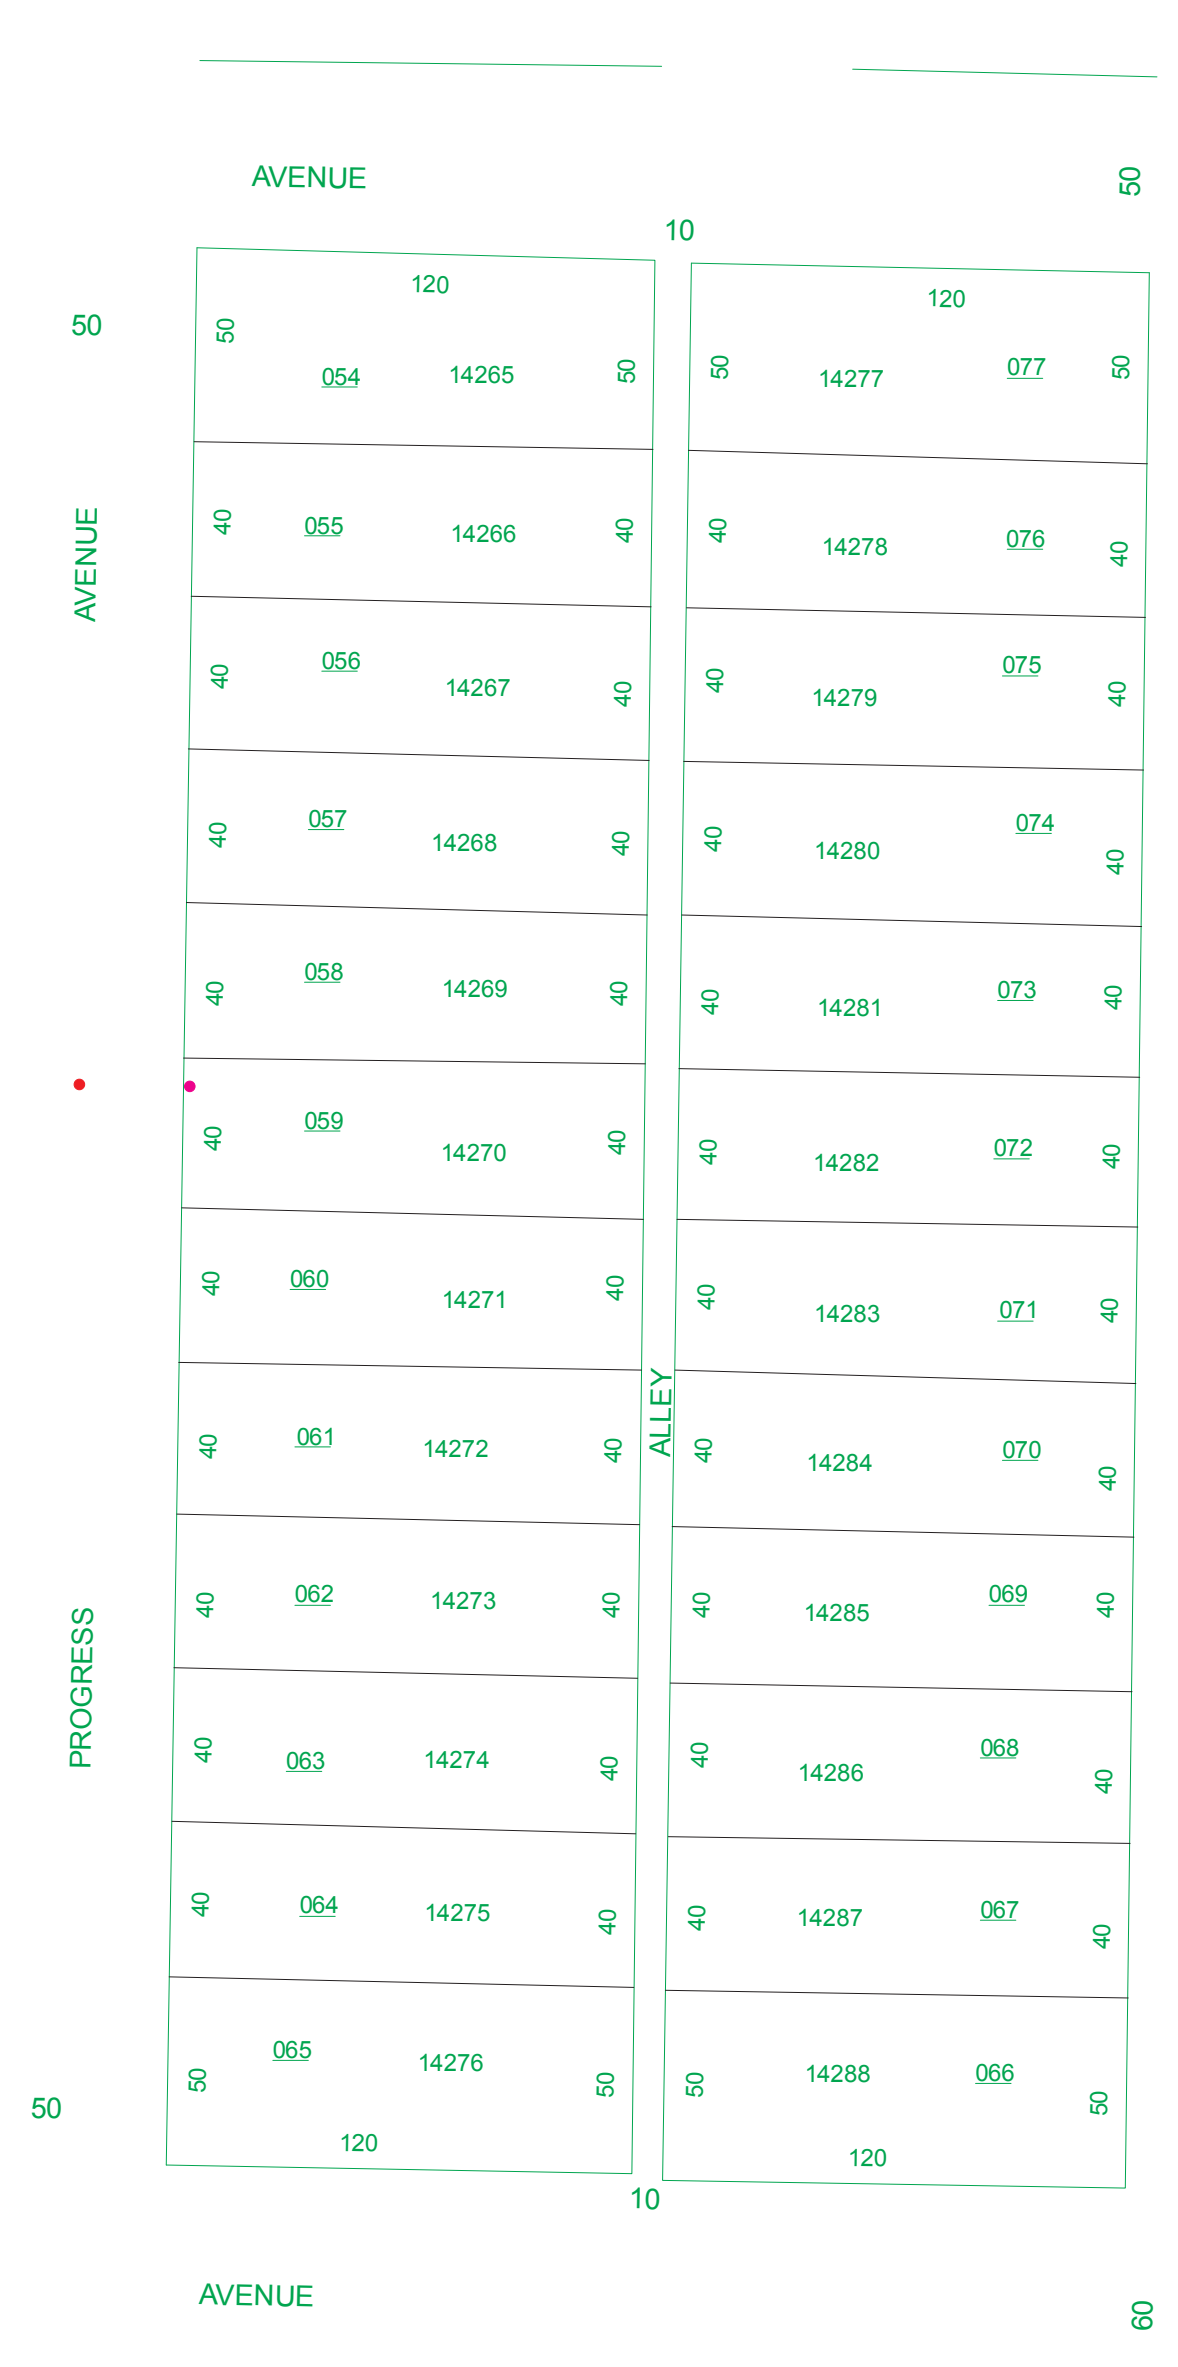

HAMILTON FIRST WARD N.S.

025.000

SEE PAGE 26

SEE PAGE 103, BOOK 2

SEE PAGE 16

N

SCALE: 1"=50'
REVISED 4/12/95
TAXING DISTRICT:
P6411

STREET

SEE PAGE 24

"F"