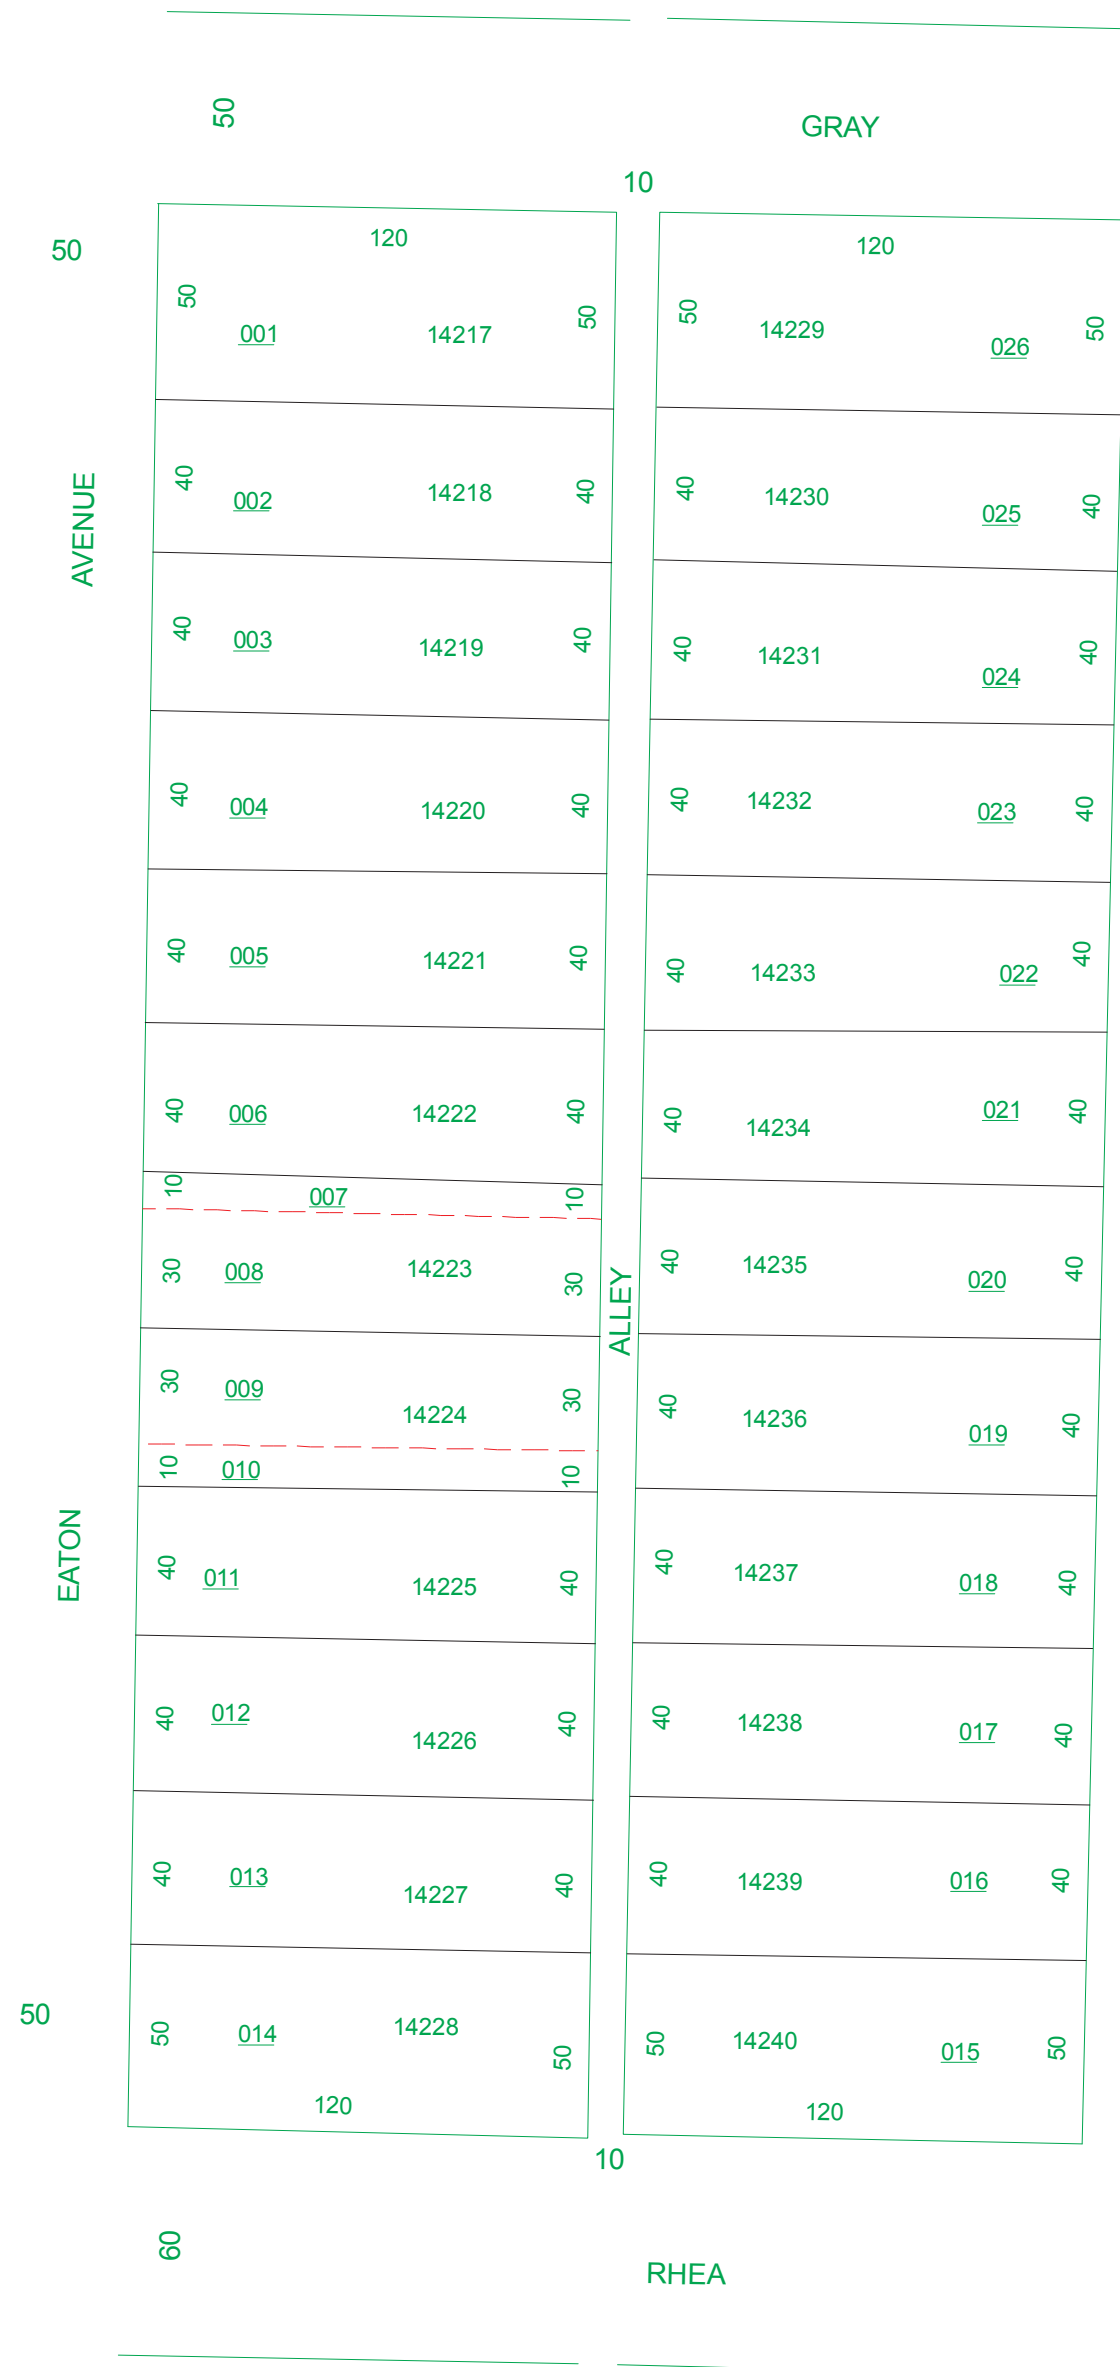

HAMILTON FIRST WARD N.S.

025.000

SEE PAGE 26

SEE PAGE 103, BOOK 2

SEE PAGE 16

N

SCALE: 1"=50'
REVISED 4/12/95
TAXING DISTRICT:
P6411

STREET

SEE PAGE 24

"F"