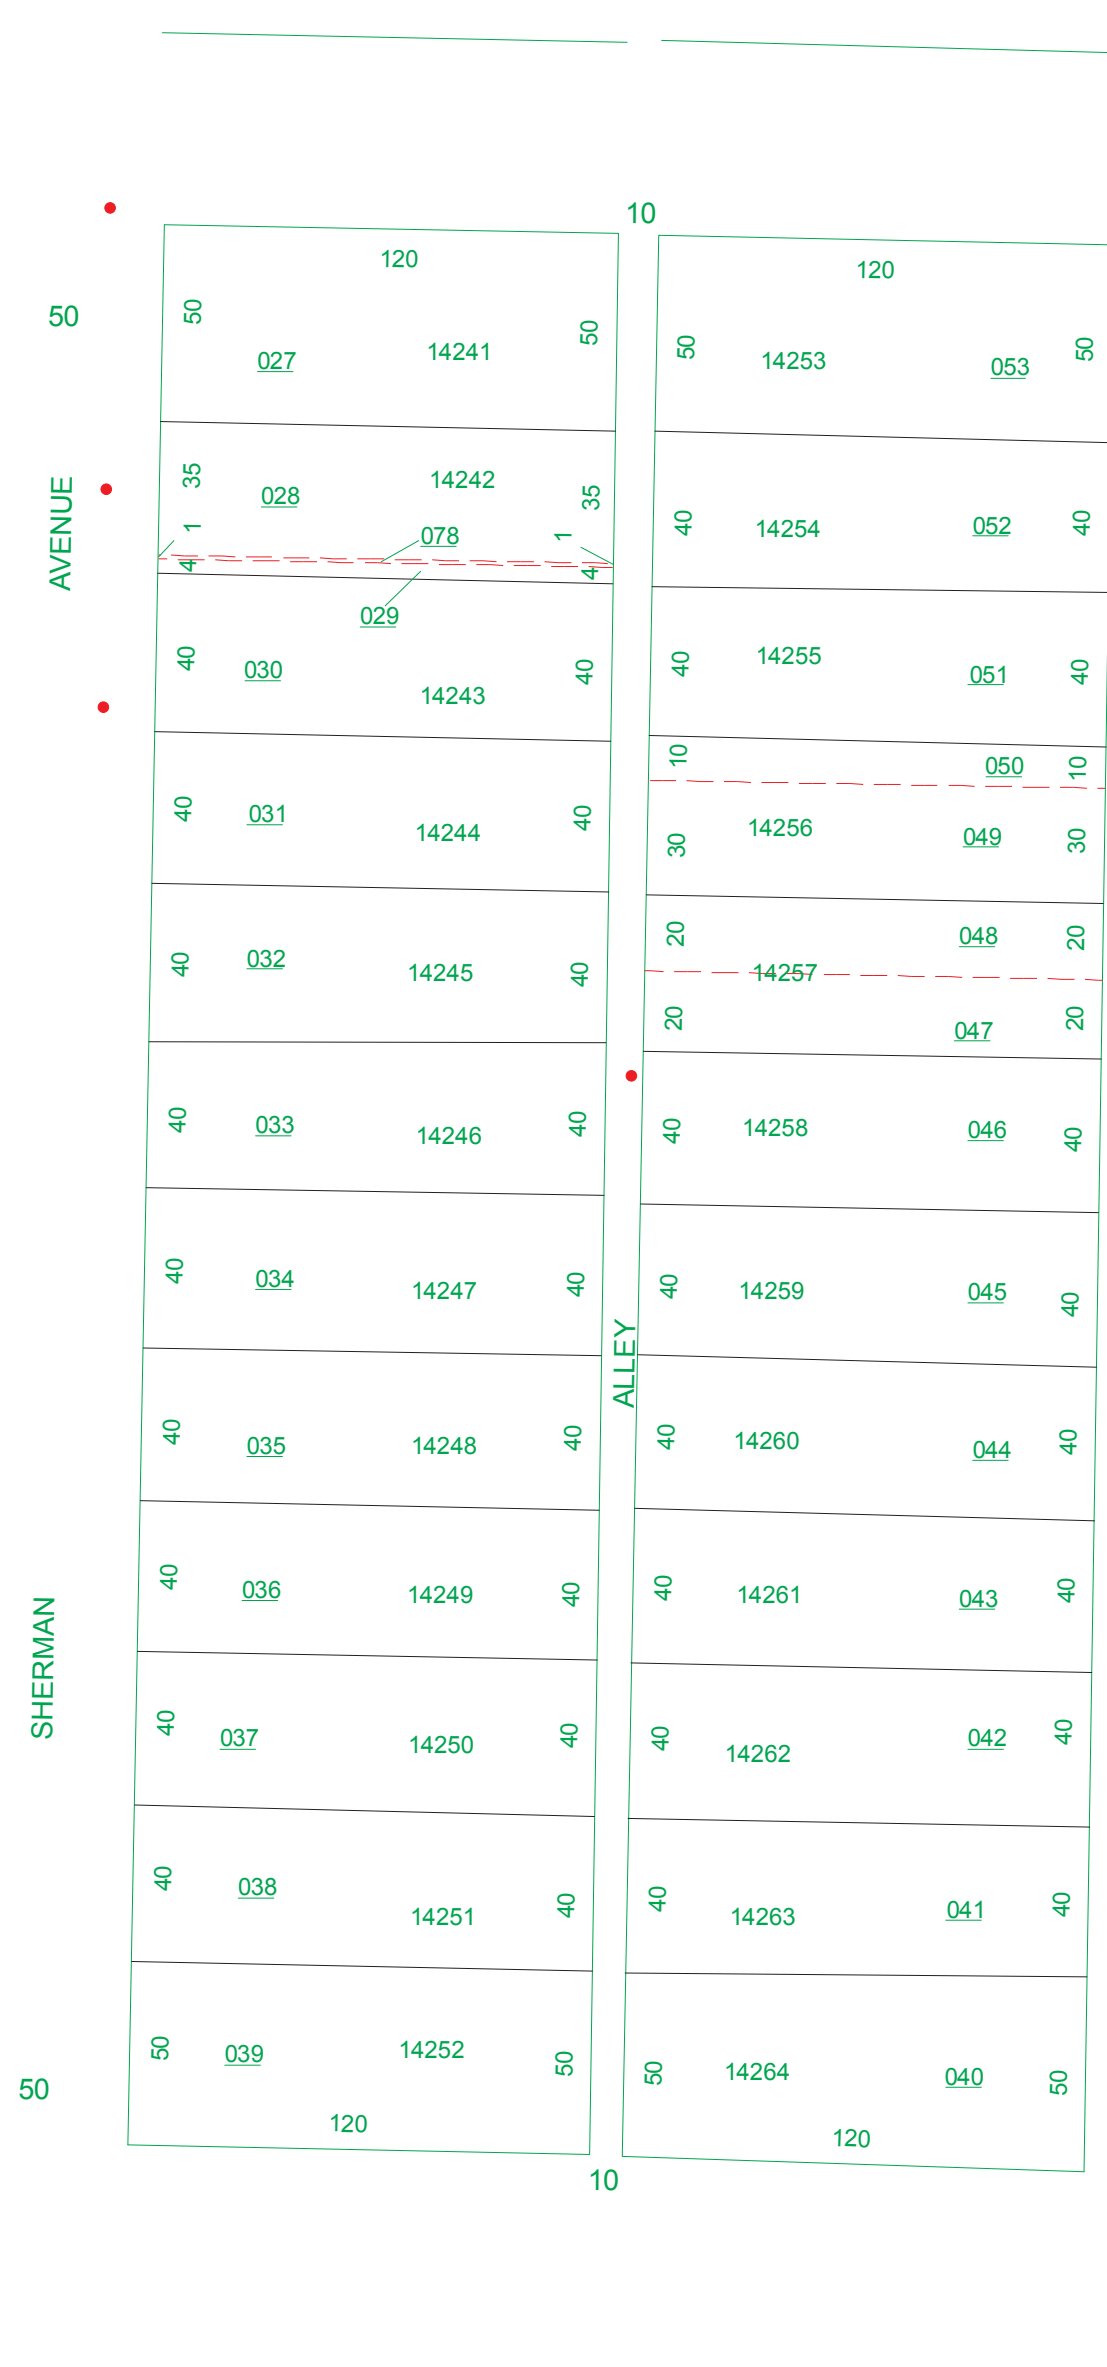

HAMILTON FIRST WARD N.S.

025.000

SEE PAGE 26

SEE PAGE 103, BOOK 2

SEE PAGE 16

N

SCALE: 1"=50'
REVISED 4/12/95
TAXING DISTRICT:
P6411

STREET

SEE PAGE 24

"F"