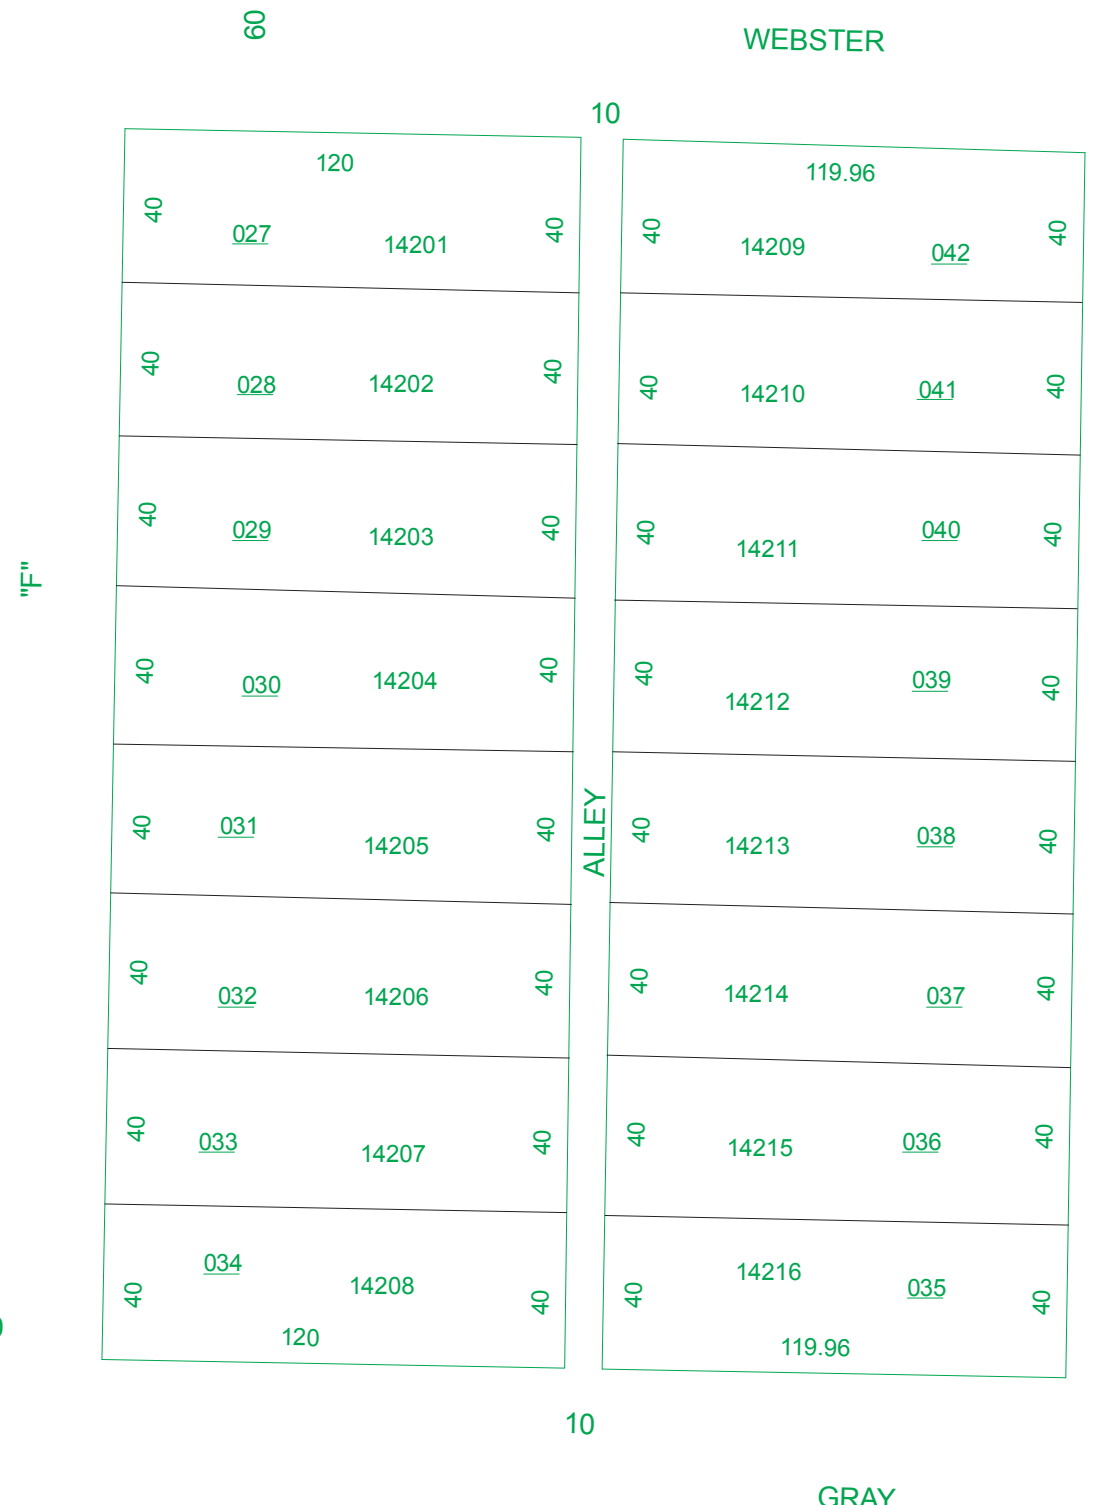

# HAMILTON FIRST WARD N.S.

027.000

SEE PAGE 40

SEE PAGE 39

SEE PAGE 26

SEE PAGE 28

SCALE: 1"=50'  
REVISED 4/13/95  
TAXING DISTRICT:  
P6411