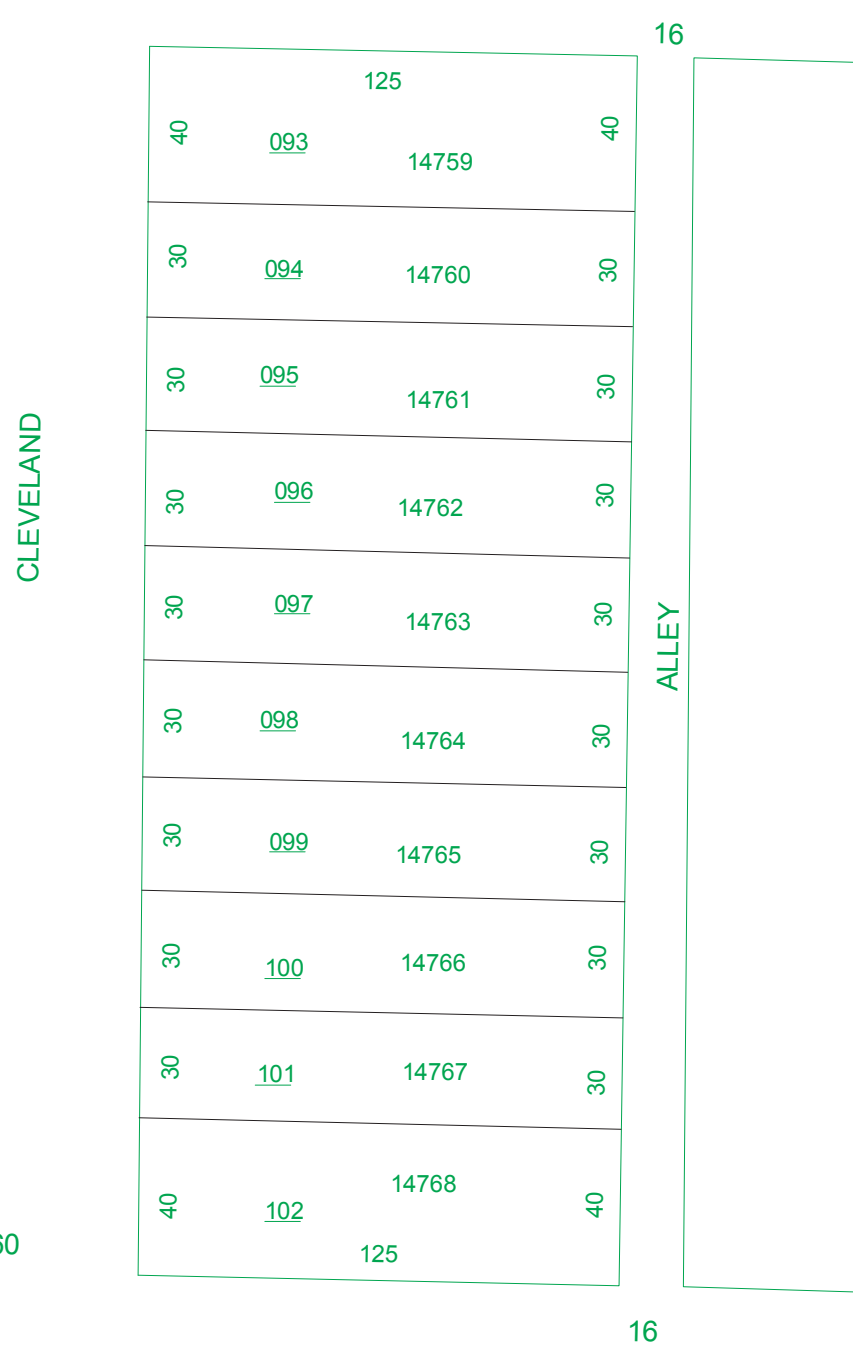

# HAMILTON FIRST WARD N.S.

027.000

SEE PAGE 40

SEE PAGE 39

SEE PAGE 26

SEE PAGE 28

SCALE: 1"=50'  
REVISED 4/13/95  
TAXING DISTRICT:  
P6411