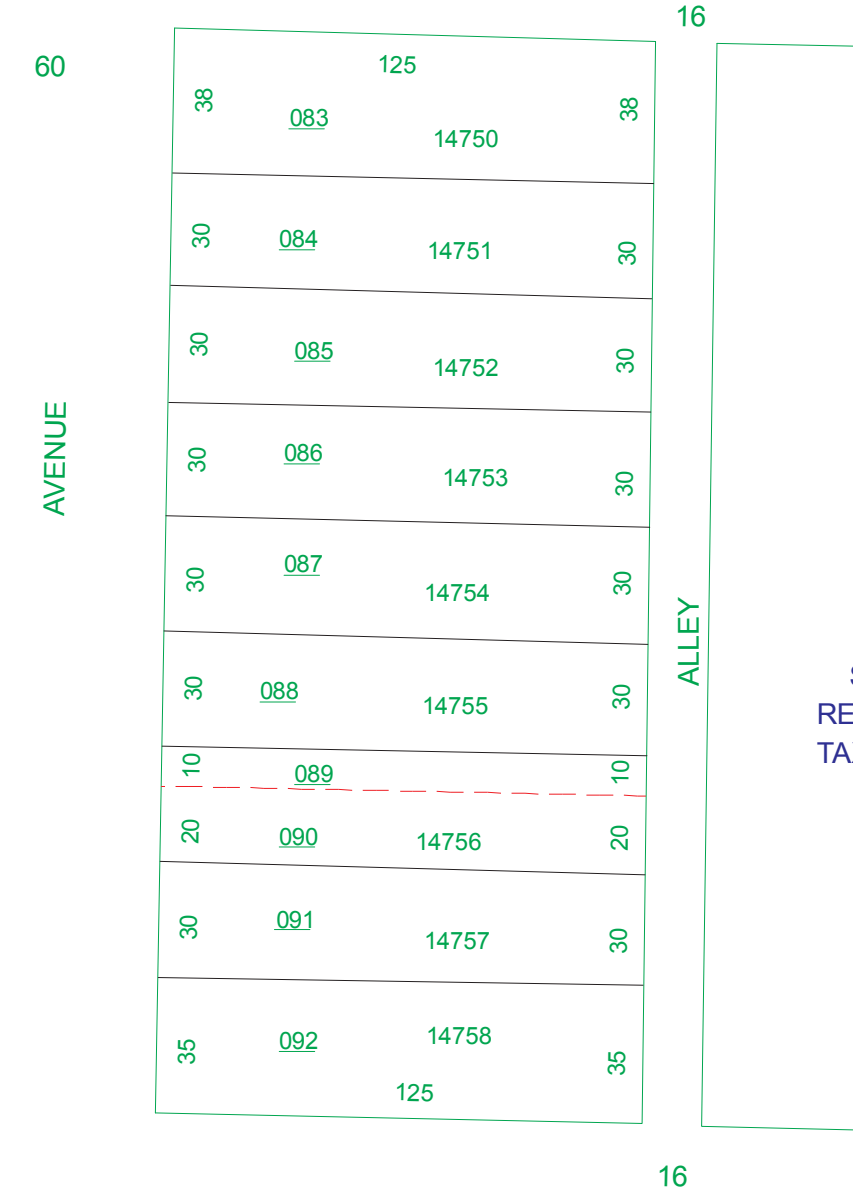

# HAMILTON FIRST WARD N.S.

027.000

SEE PAGE 40

SEE PAGE 39

SEE PAGE 26

SEE PAGE 28

SCALE: 1"=50'  
REVISED 4/13/95  
TAXING DISTRICT:  
P6411