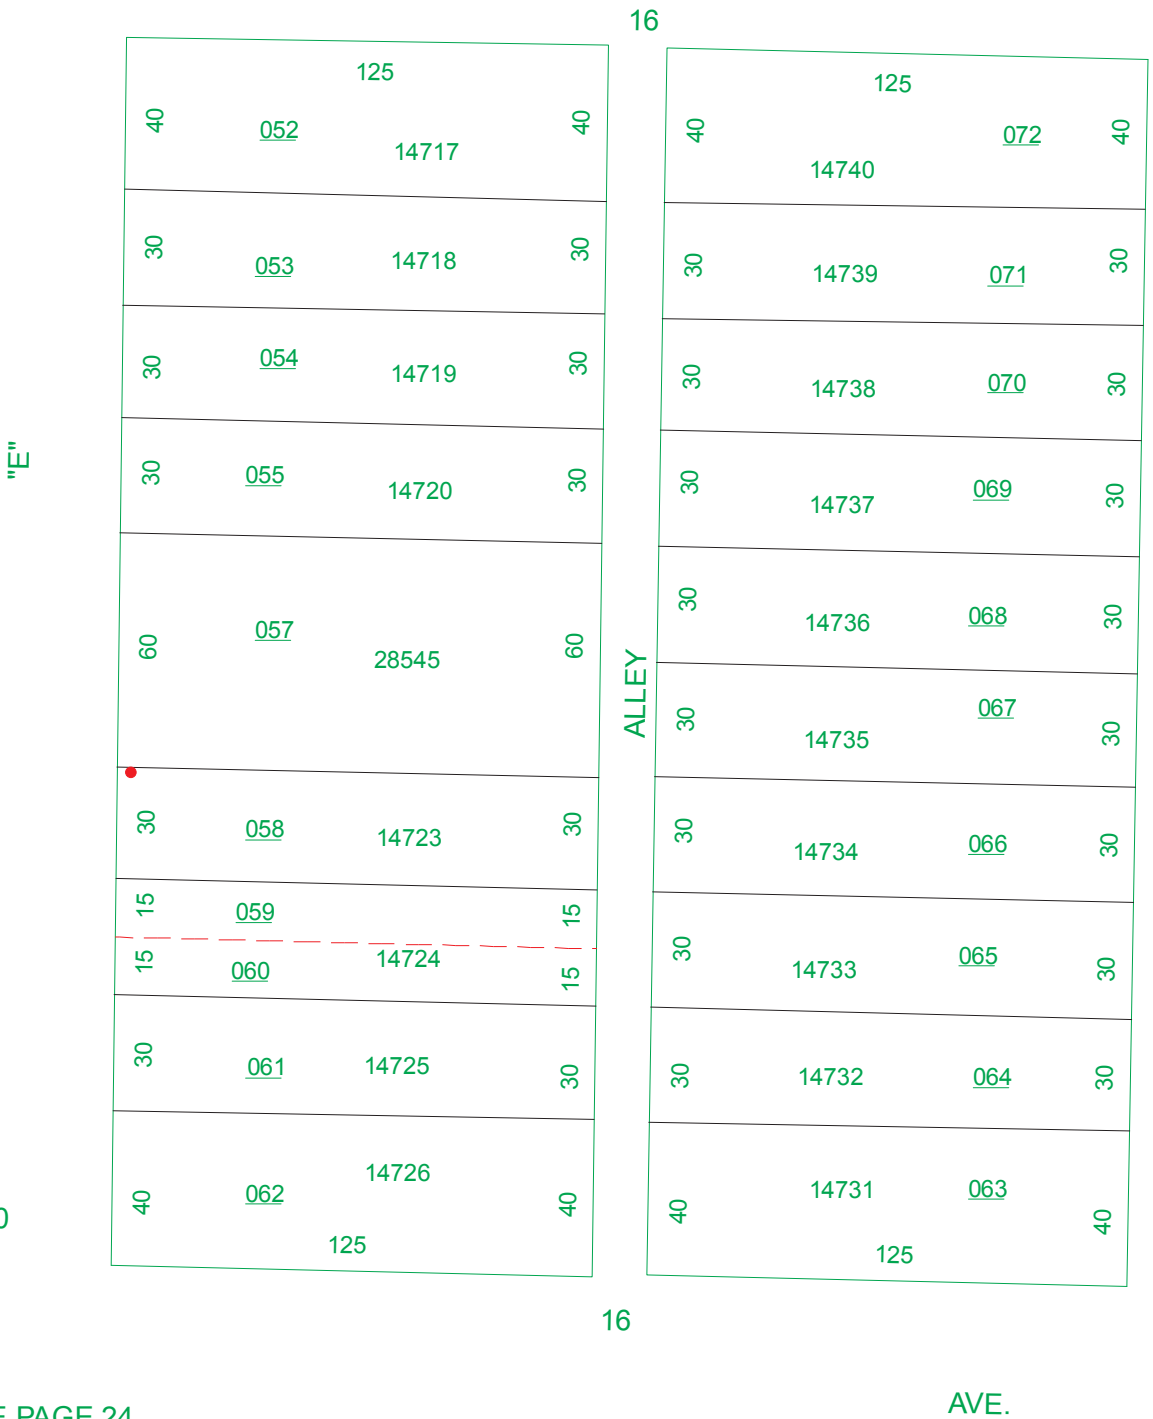

# HAMILTON FIRST WARD N.S.

027.000

SEE PAGE 40

SEE PAGE 39

SEE PAGE 26

SEE PAGE 28

SCALE: 1"=50'  
REVISED 4/13/95  
TAXING DISTRICT:  
P6411