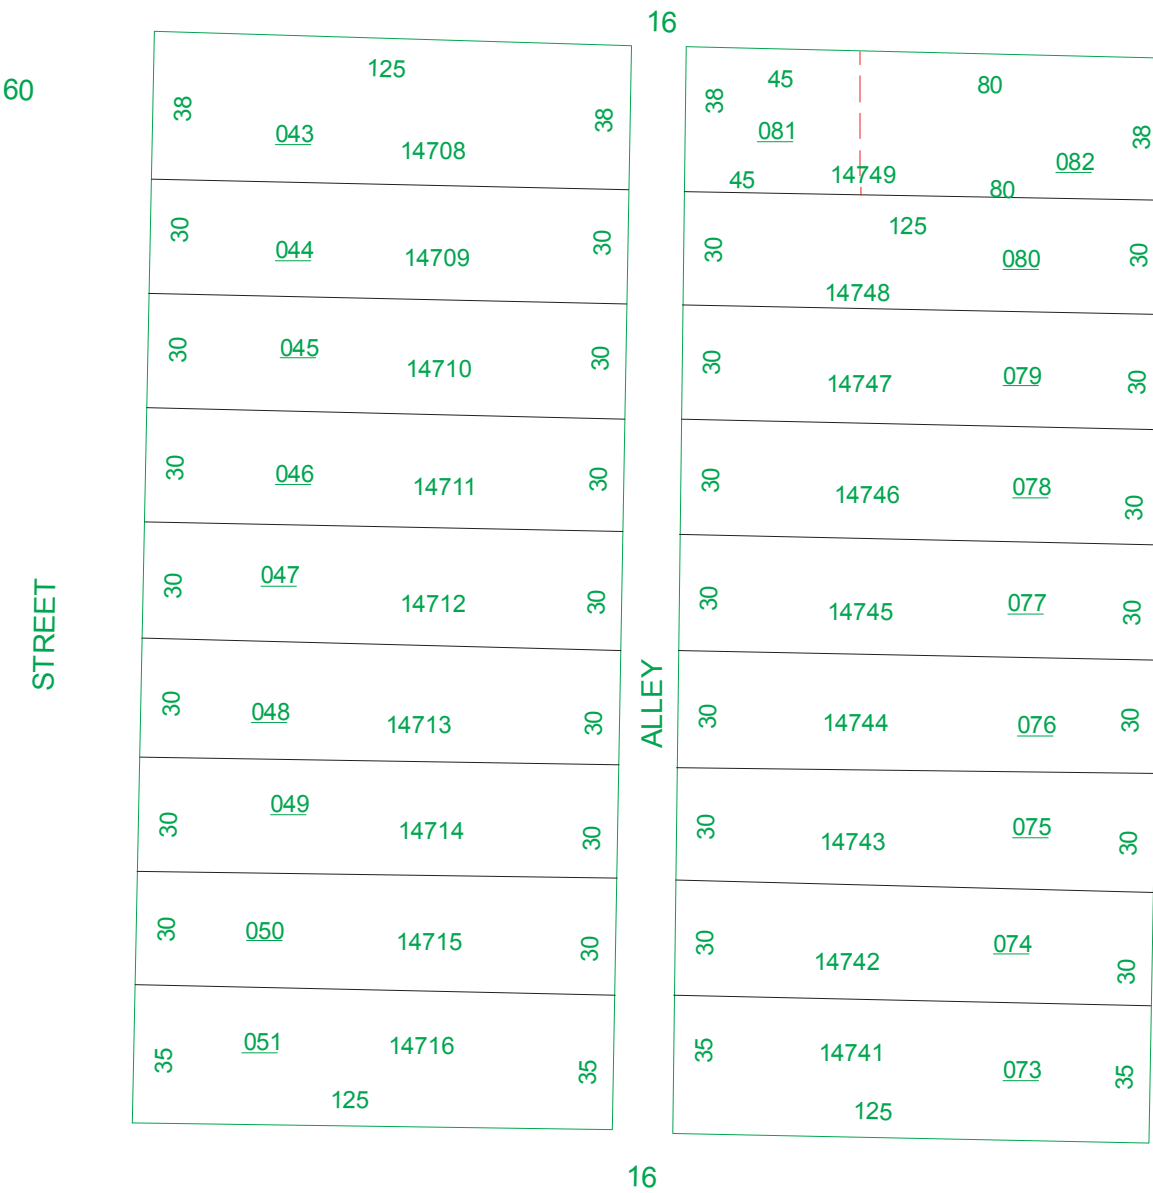

# HAMILTON FIRST WARD N.S.

027.000

SEE PAGE 40

SEE PAGE 39

SEE PAGE 26

SEE PAGE 28

SCALE: 1"=50'  
REVISED 4/13/95  
TAXING DISTRICT:  
P6411