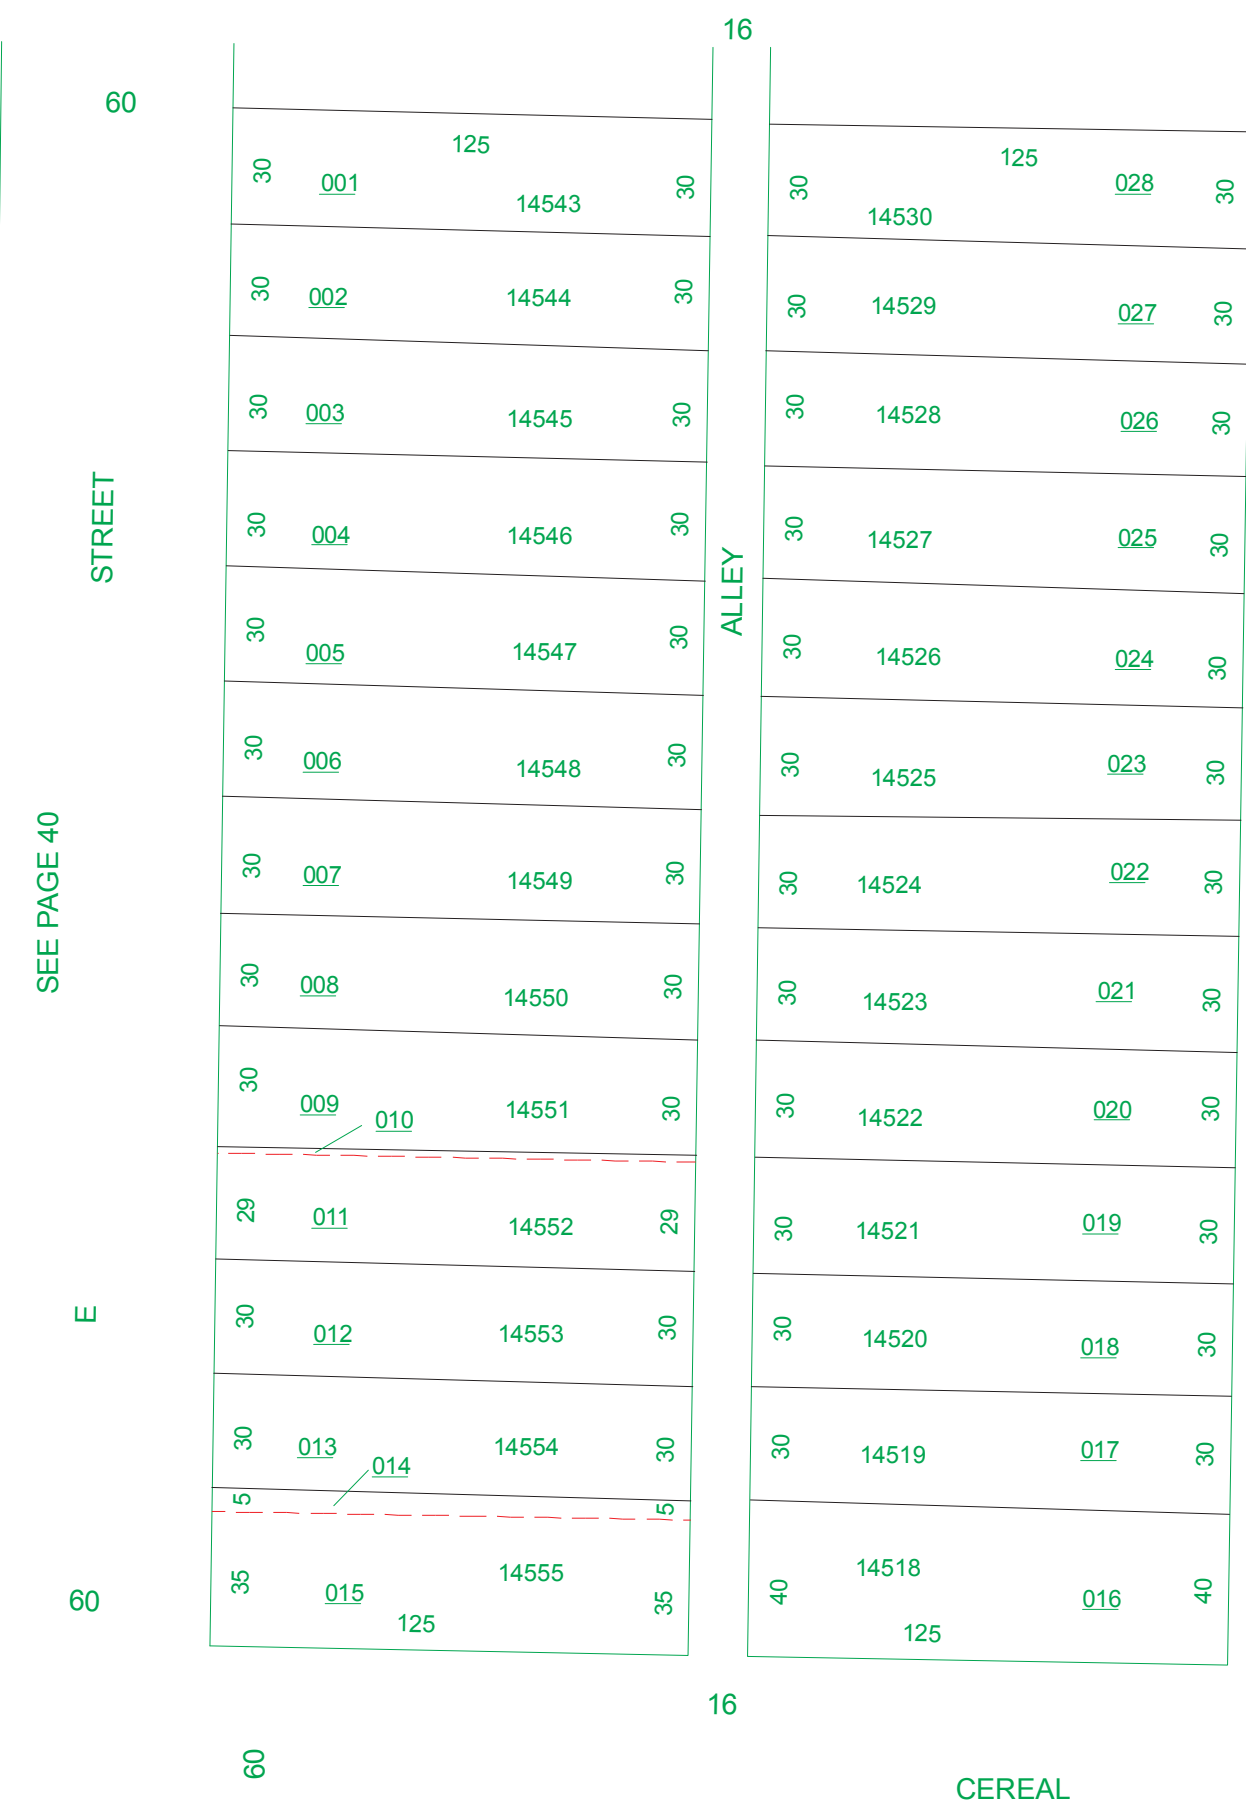

HAMILTON FIRST WARD N.S.

039.000

N

SCALE: 1"=50'
REVISED 4/17/95
TAXING DISTRICT:
P6411

SEE PAGE 38