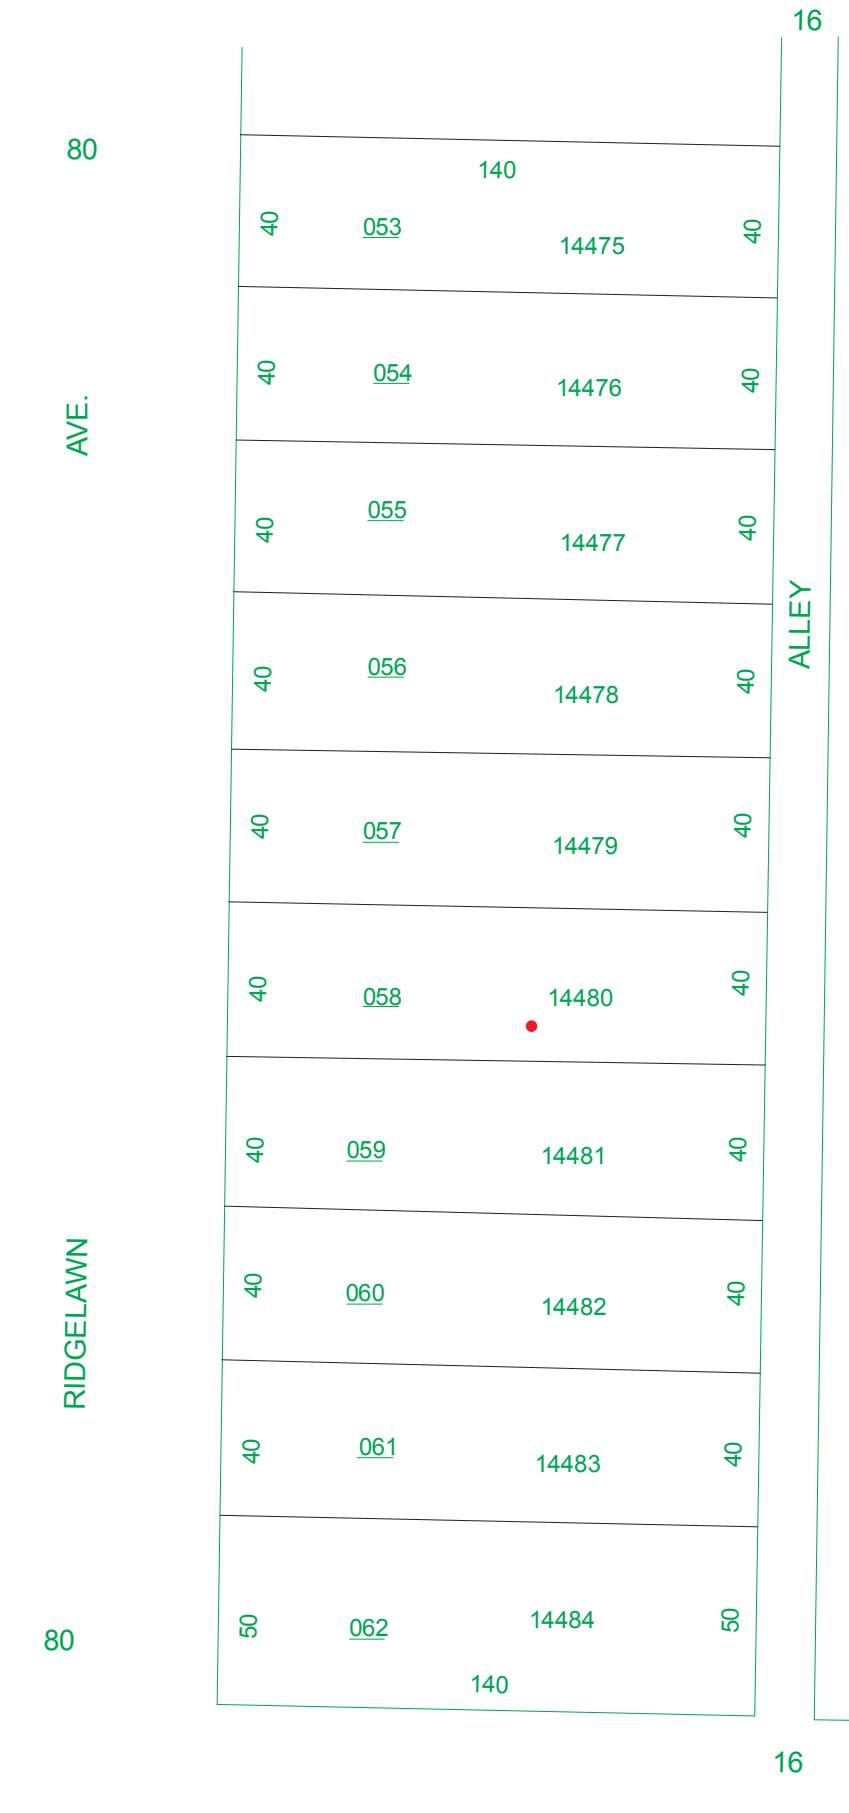

HAMILTON FIRST WARD N.S.

039.000

N

SCALE: 1"=50'
REVISED 4/17/95
TAXING DISTRICT:
P6411

SEE PAGE 38