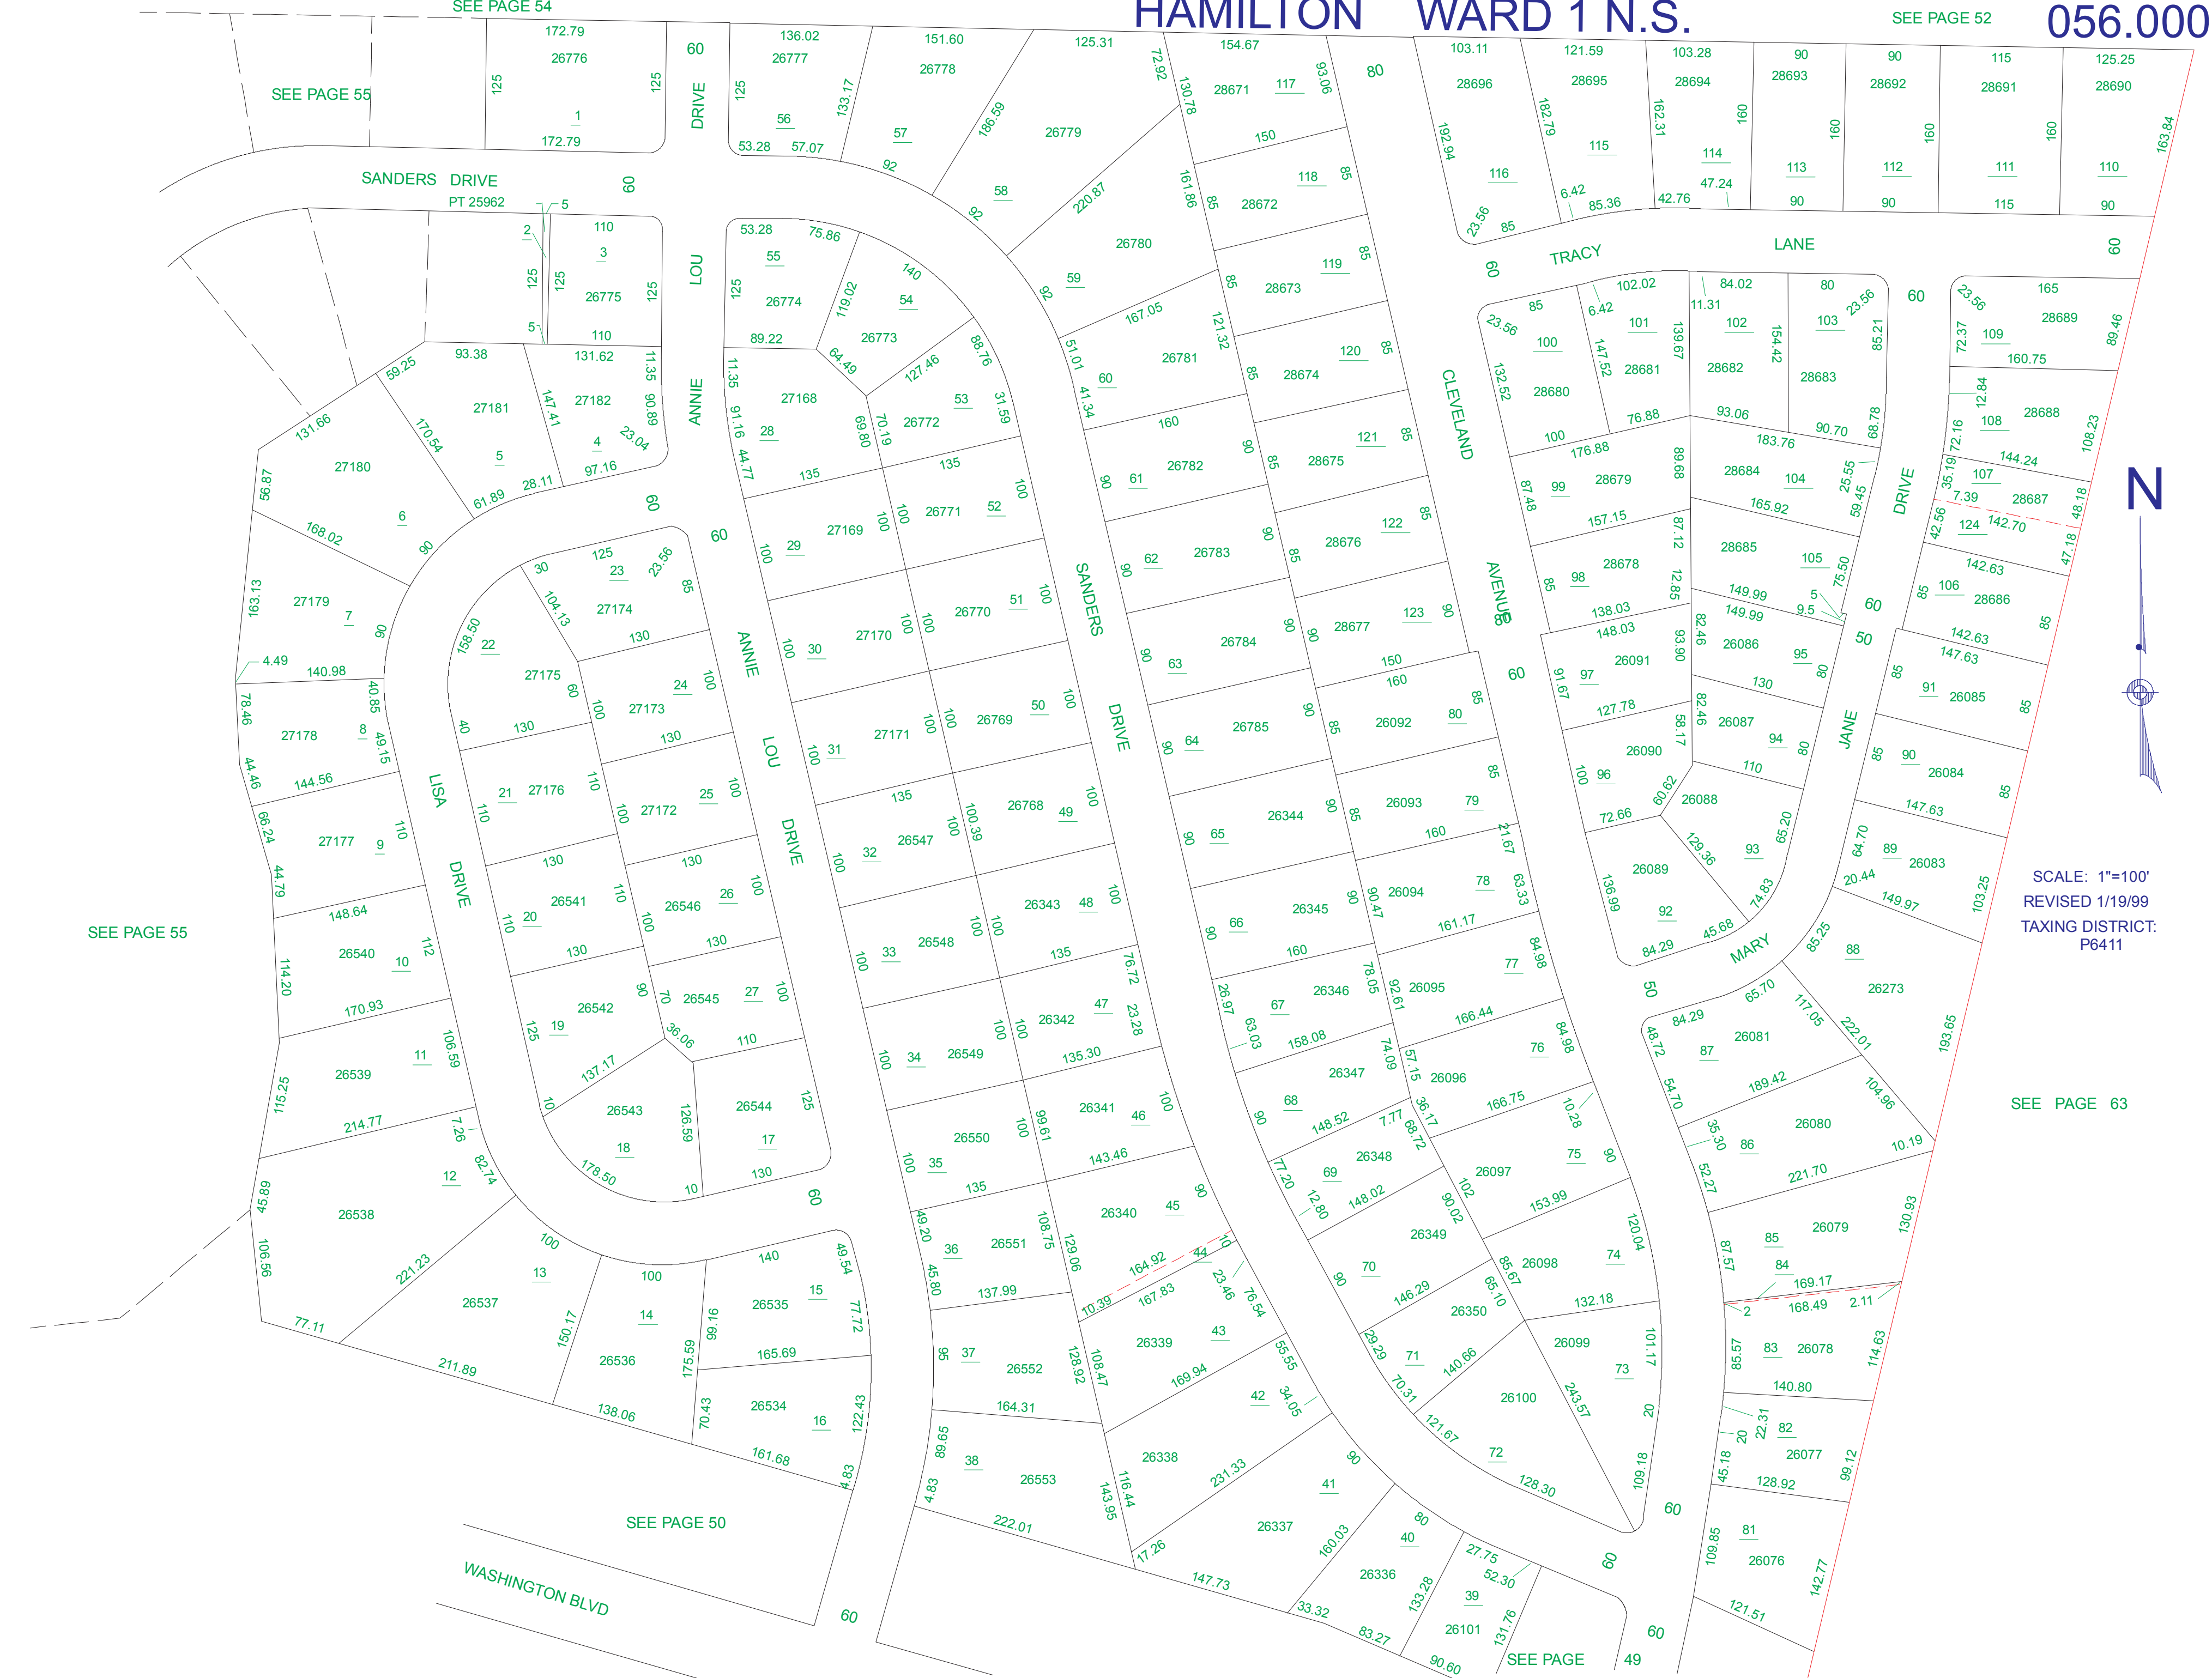

HAMILTON WARD 1 N.S.

SEE PAGE 54

SEE PAGE 52

056.000

SEE PAGE 55

SEE PAGE 50

SCALE: 1"=100'
REVISED 1/19/99
TAXING DISTRICT:
P6411

SEE PAGE 63