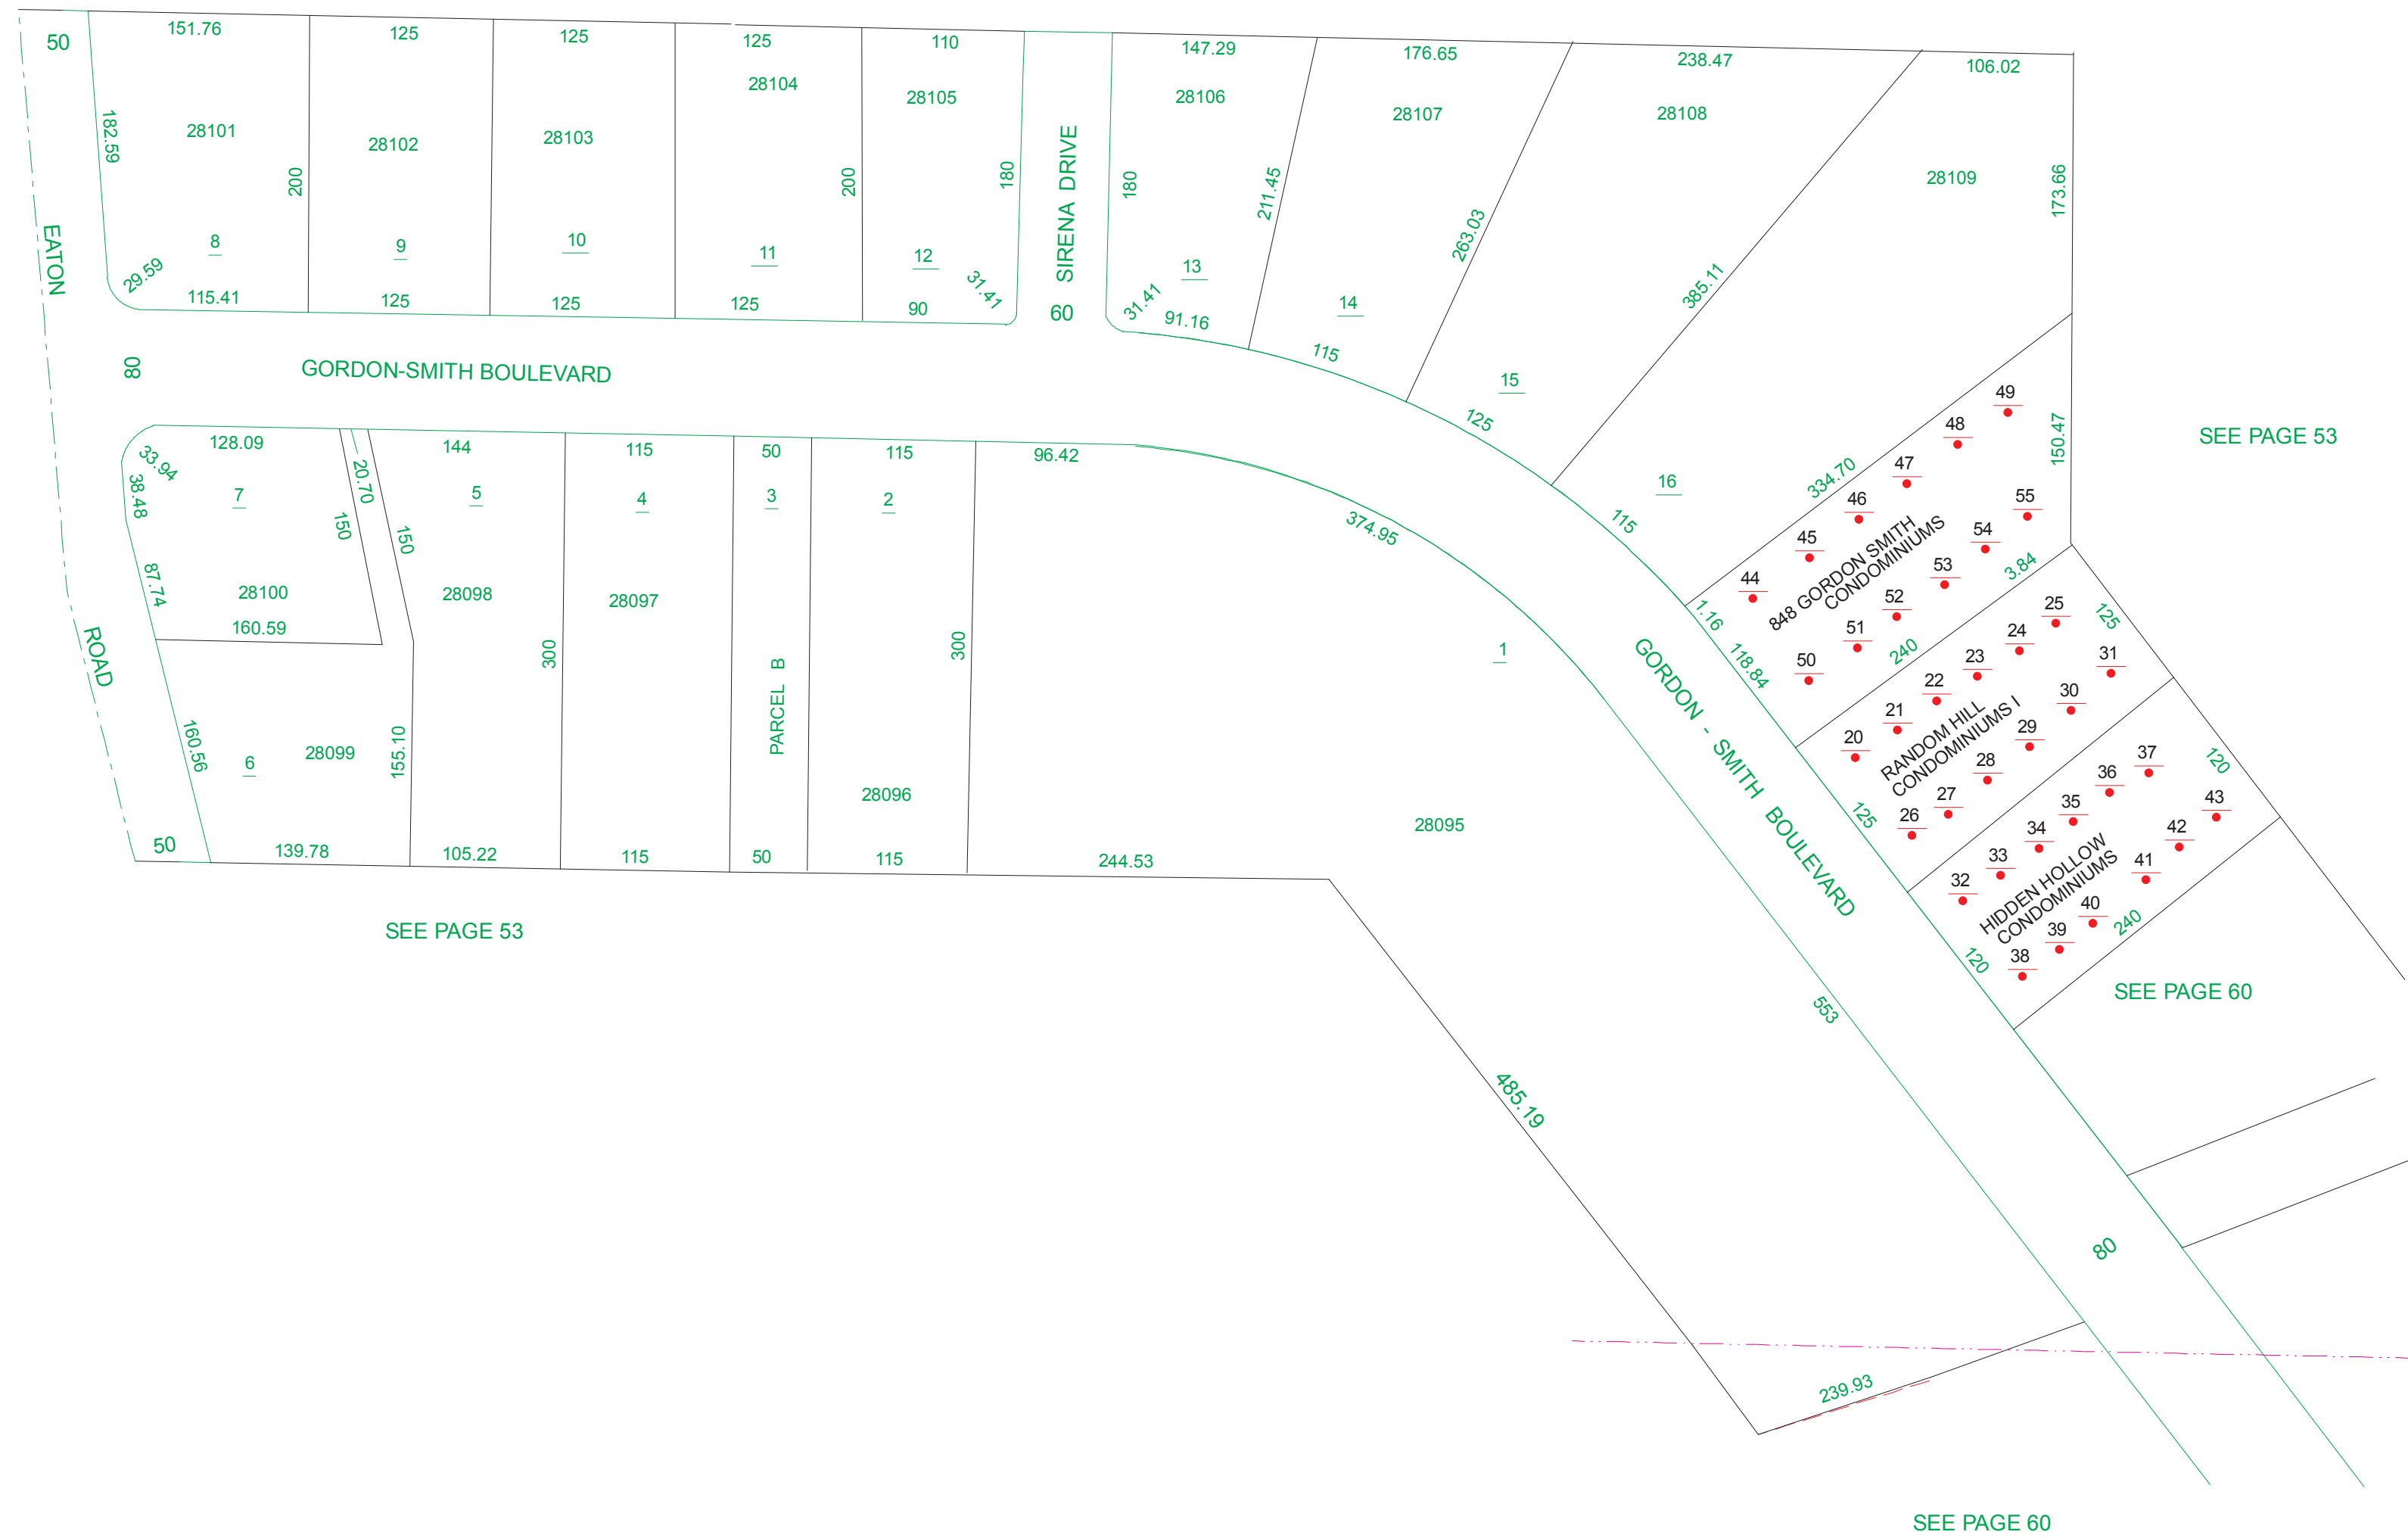

# HAMILTON FIRST WARD N.S.

061.000

SEE PAGE 65

N

SCALE: 1"=100'  
REVISED 4/21/95  
TAXING DISTRICT:  
P6411