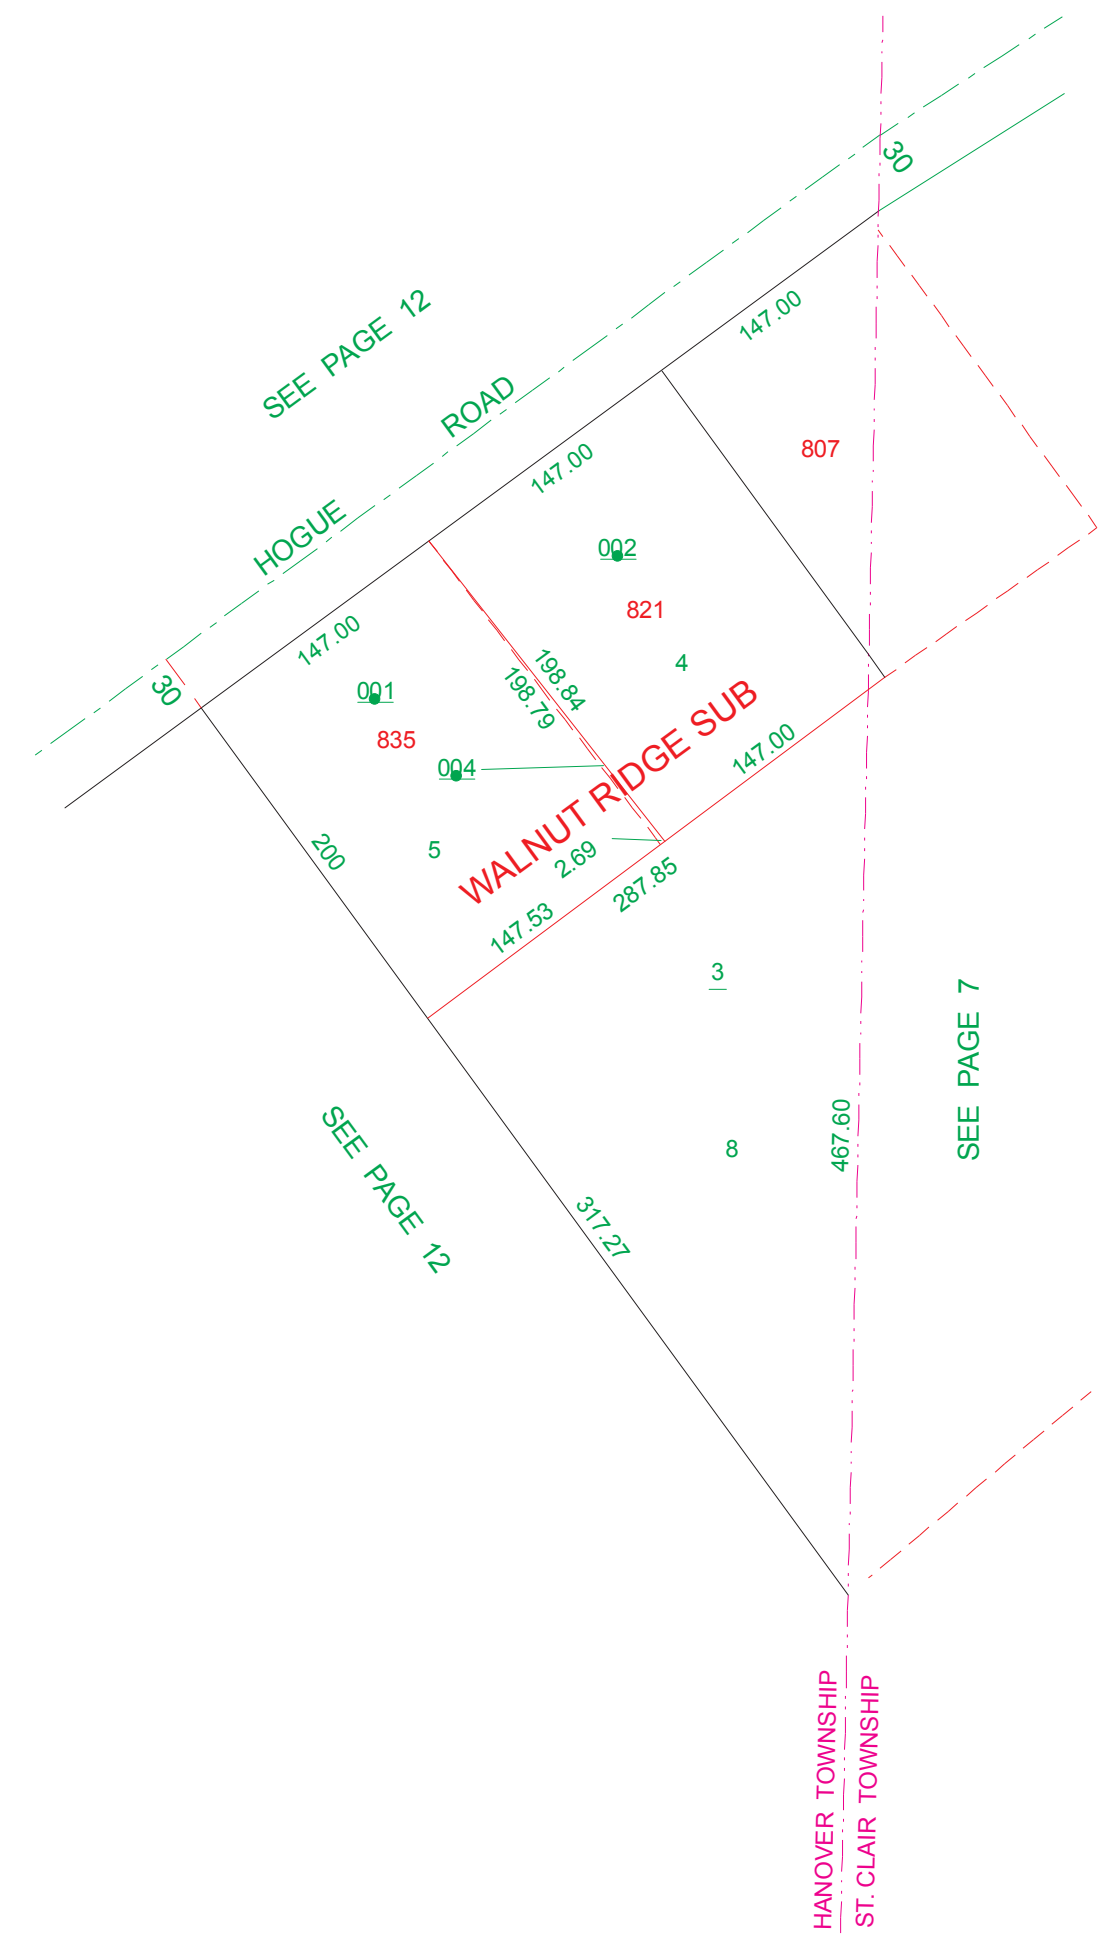

WALNUT RIDGE SUBDIVISION
HANOVER TOWNSHIP
SECTION 12, TOWN 4, RANGE 2

052.000

HOUSE NUMBERS

SCALE: 1"=100'
TAXING DISTRICT: B1400
REVISED 5/17/00