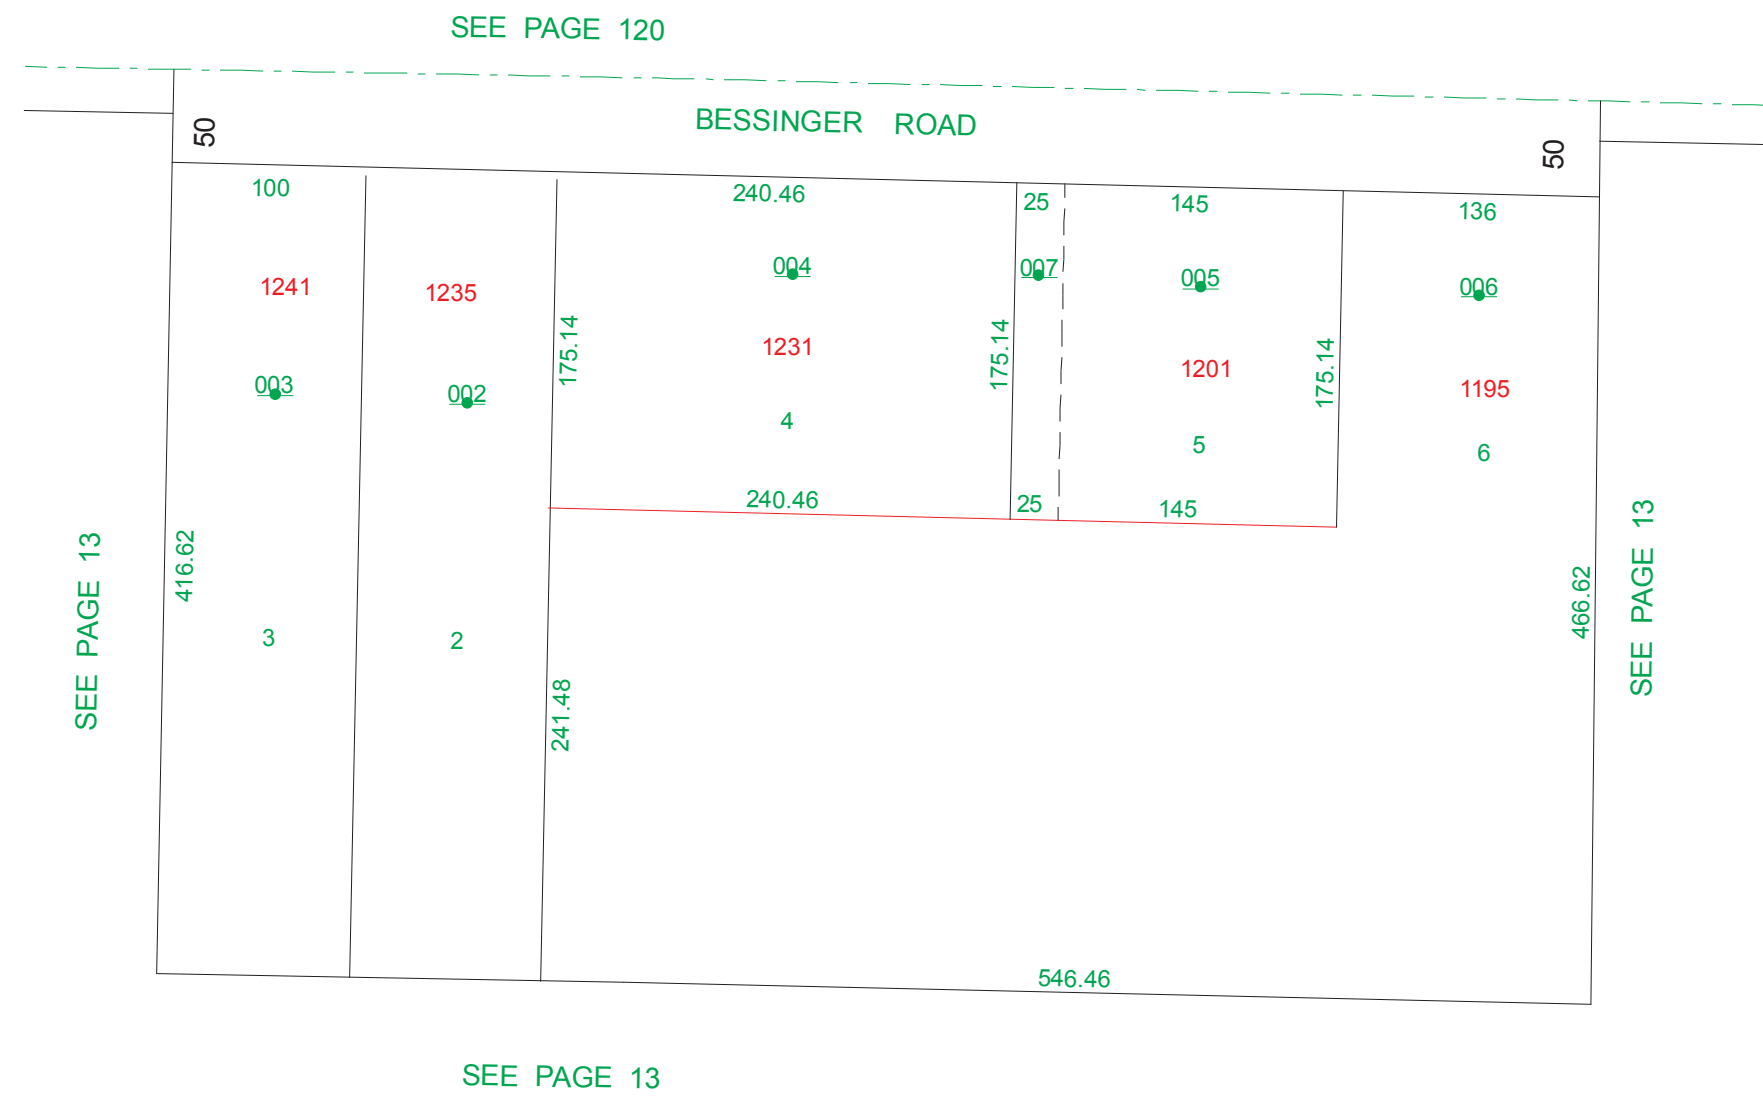

BERNARD HOUSER  
HANOVER TOWNSHIP  
SECTION 13, TOWN 4, RANGE 2

053.000

HOUSE NUMBERS

N

SCALE: 1"=100'  
TAXING DISTRICT: B1020  
REVISED 8/20/99