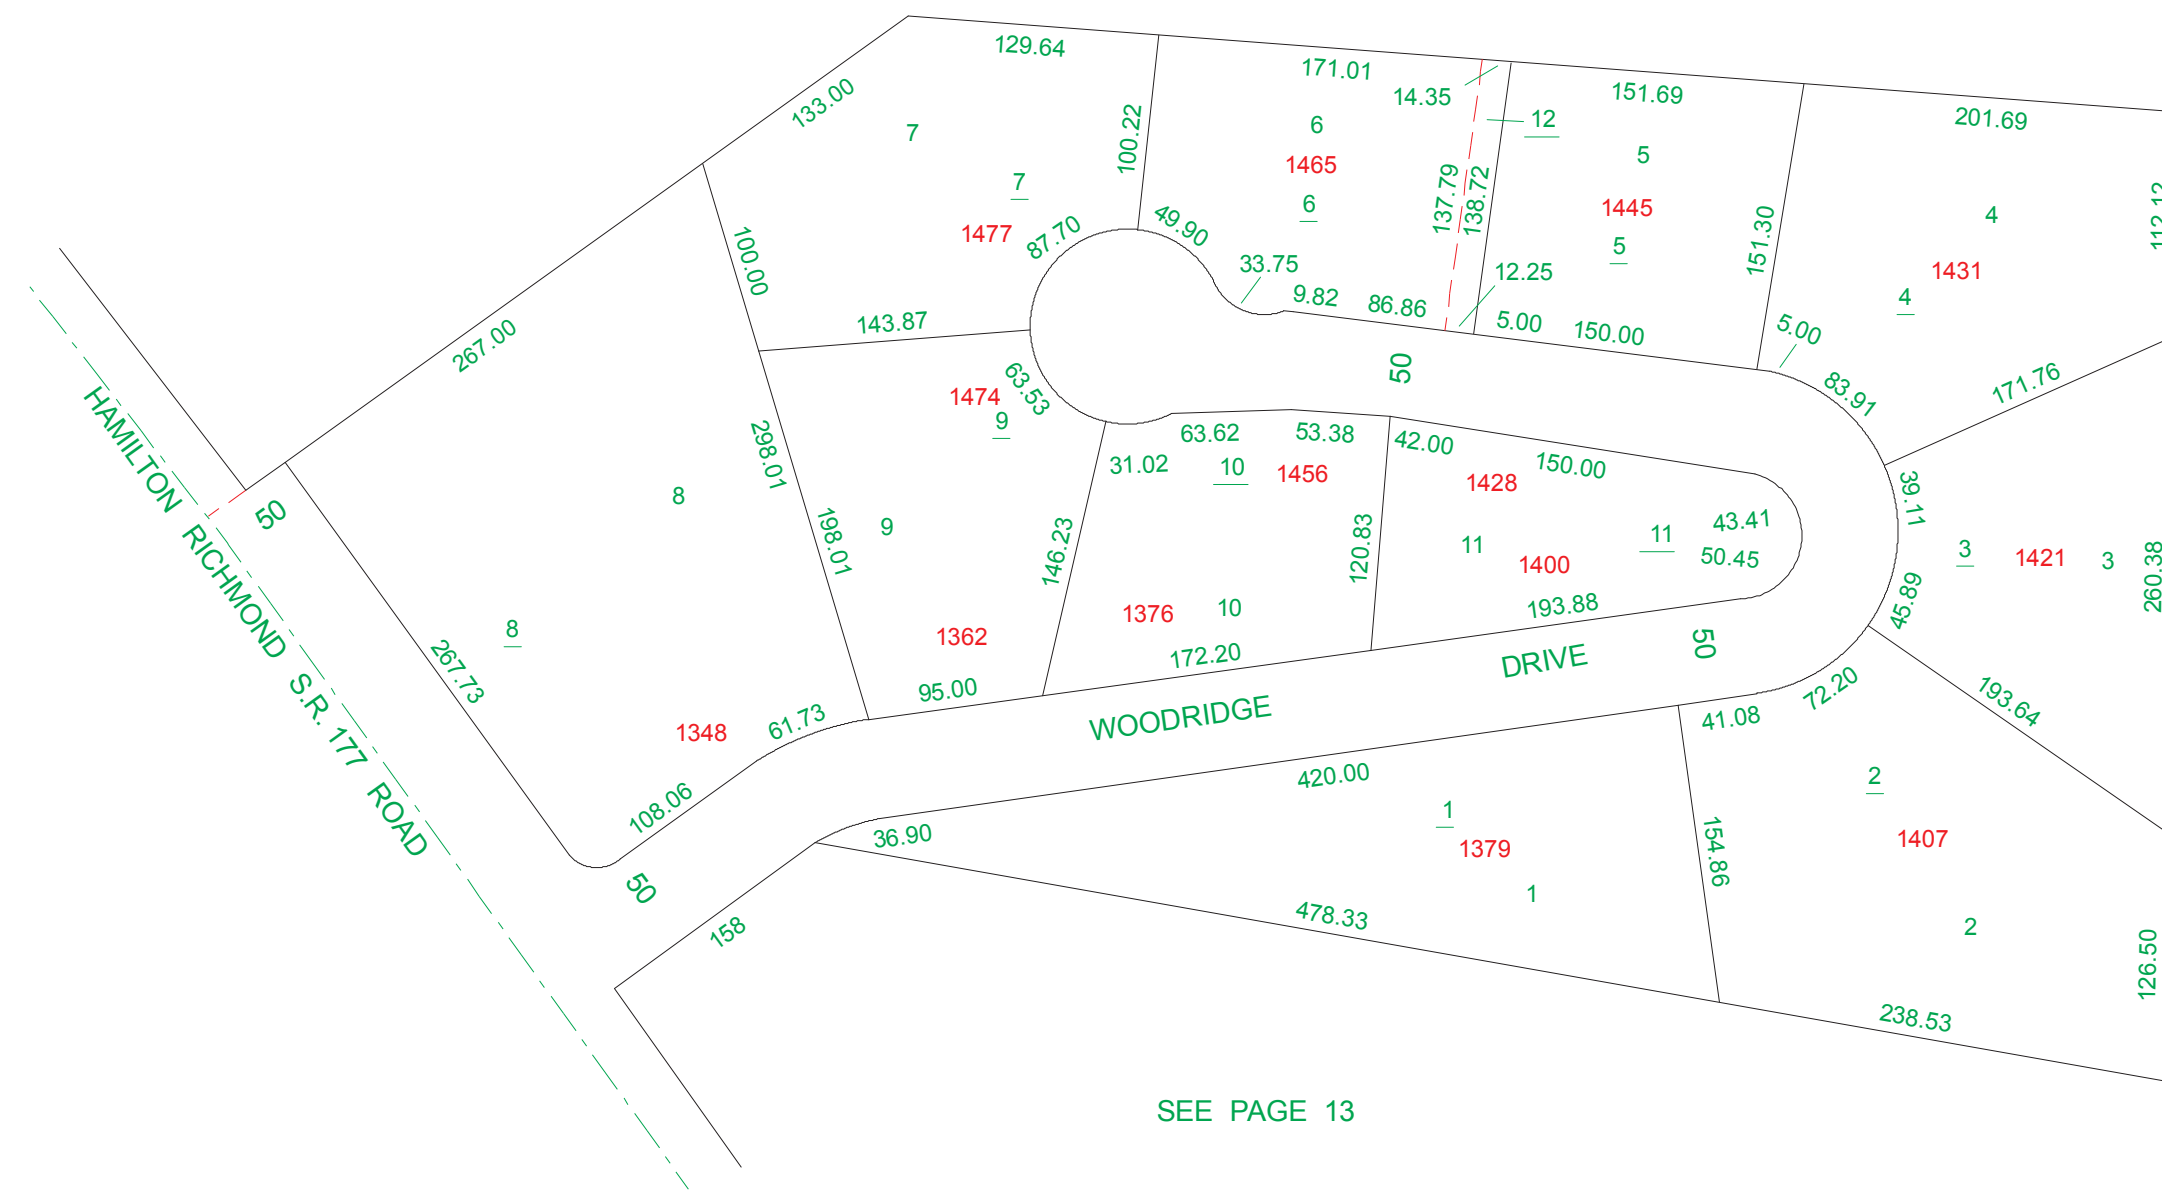

HIDDEN VALLEY SUBDIVISION

HANOVER TOWNSHIP
SECTION 13, TOWN 4, RANGE 2

054.000

HOUSE NUMBERS

N

SCALE: 1"=100'
TAXING DISTRICT: B1020
REVISED 11/18/94

SEE PAGE 13

SEE PAGE 13

SEE PAGE 13

SEE PAGE 13