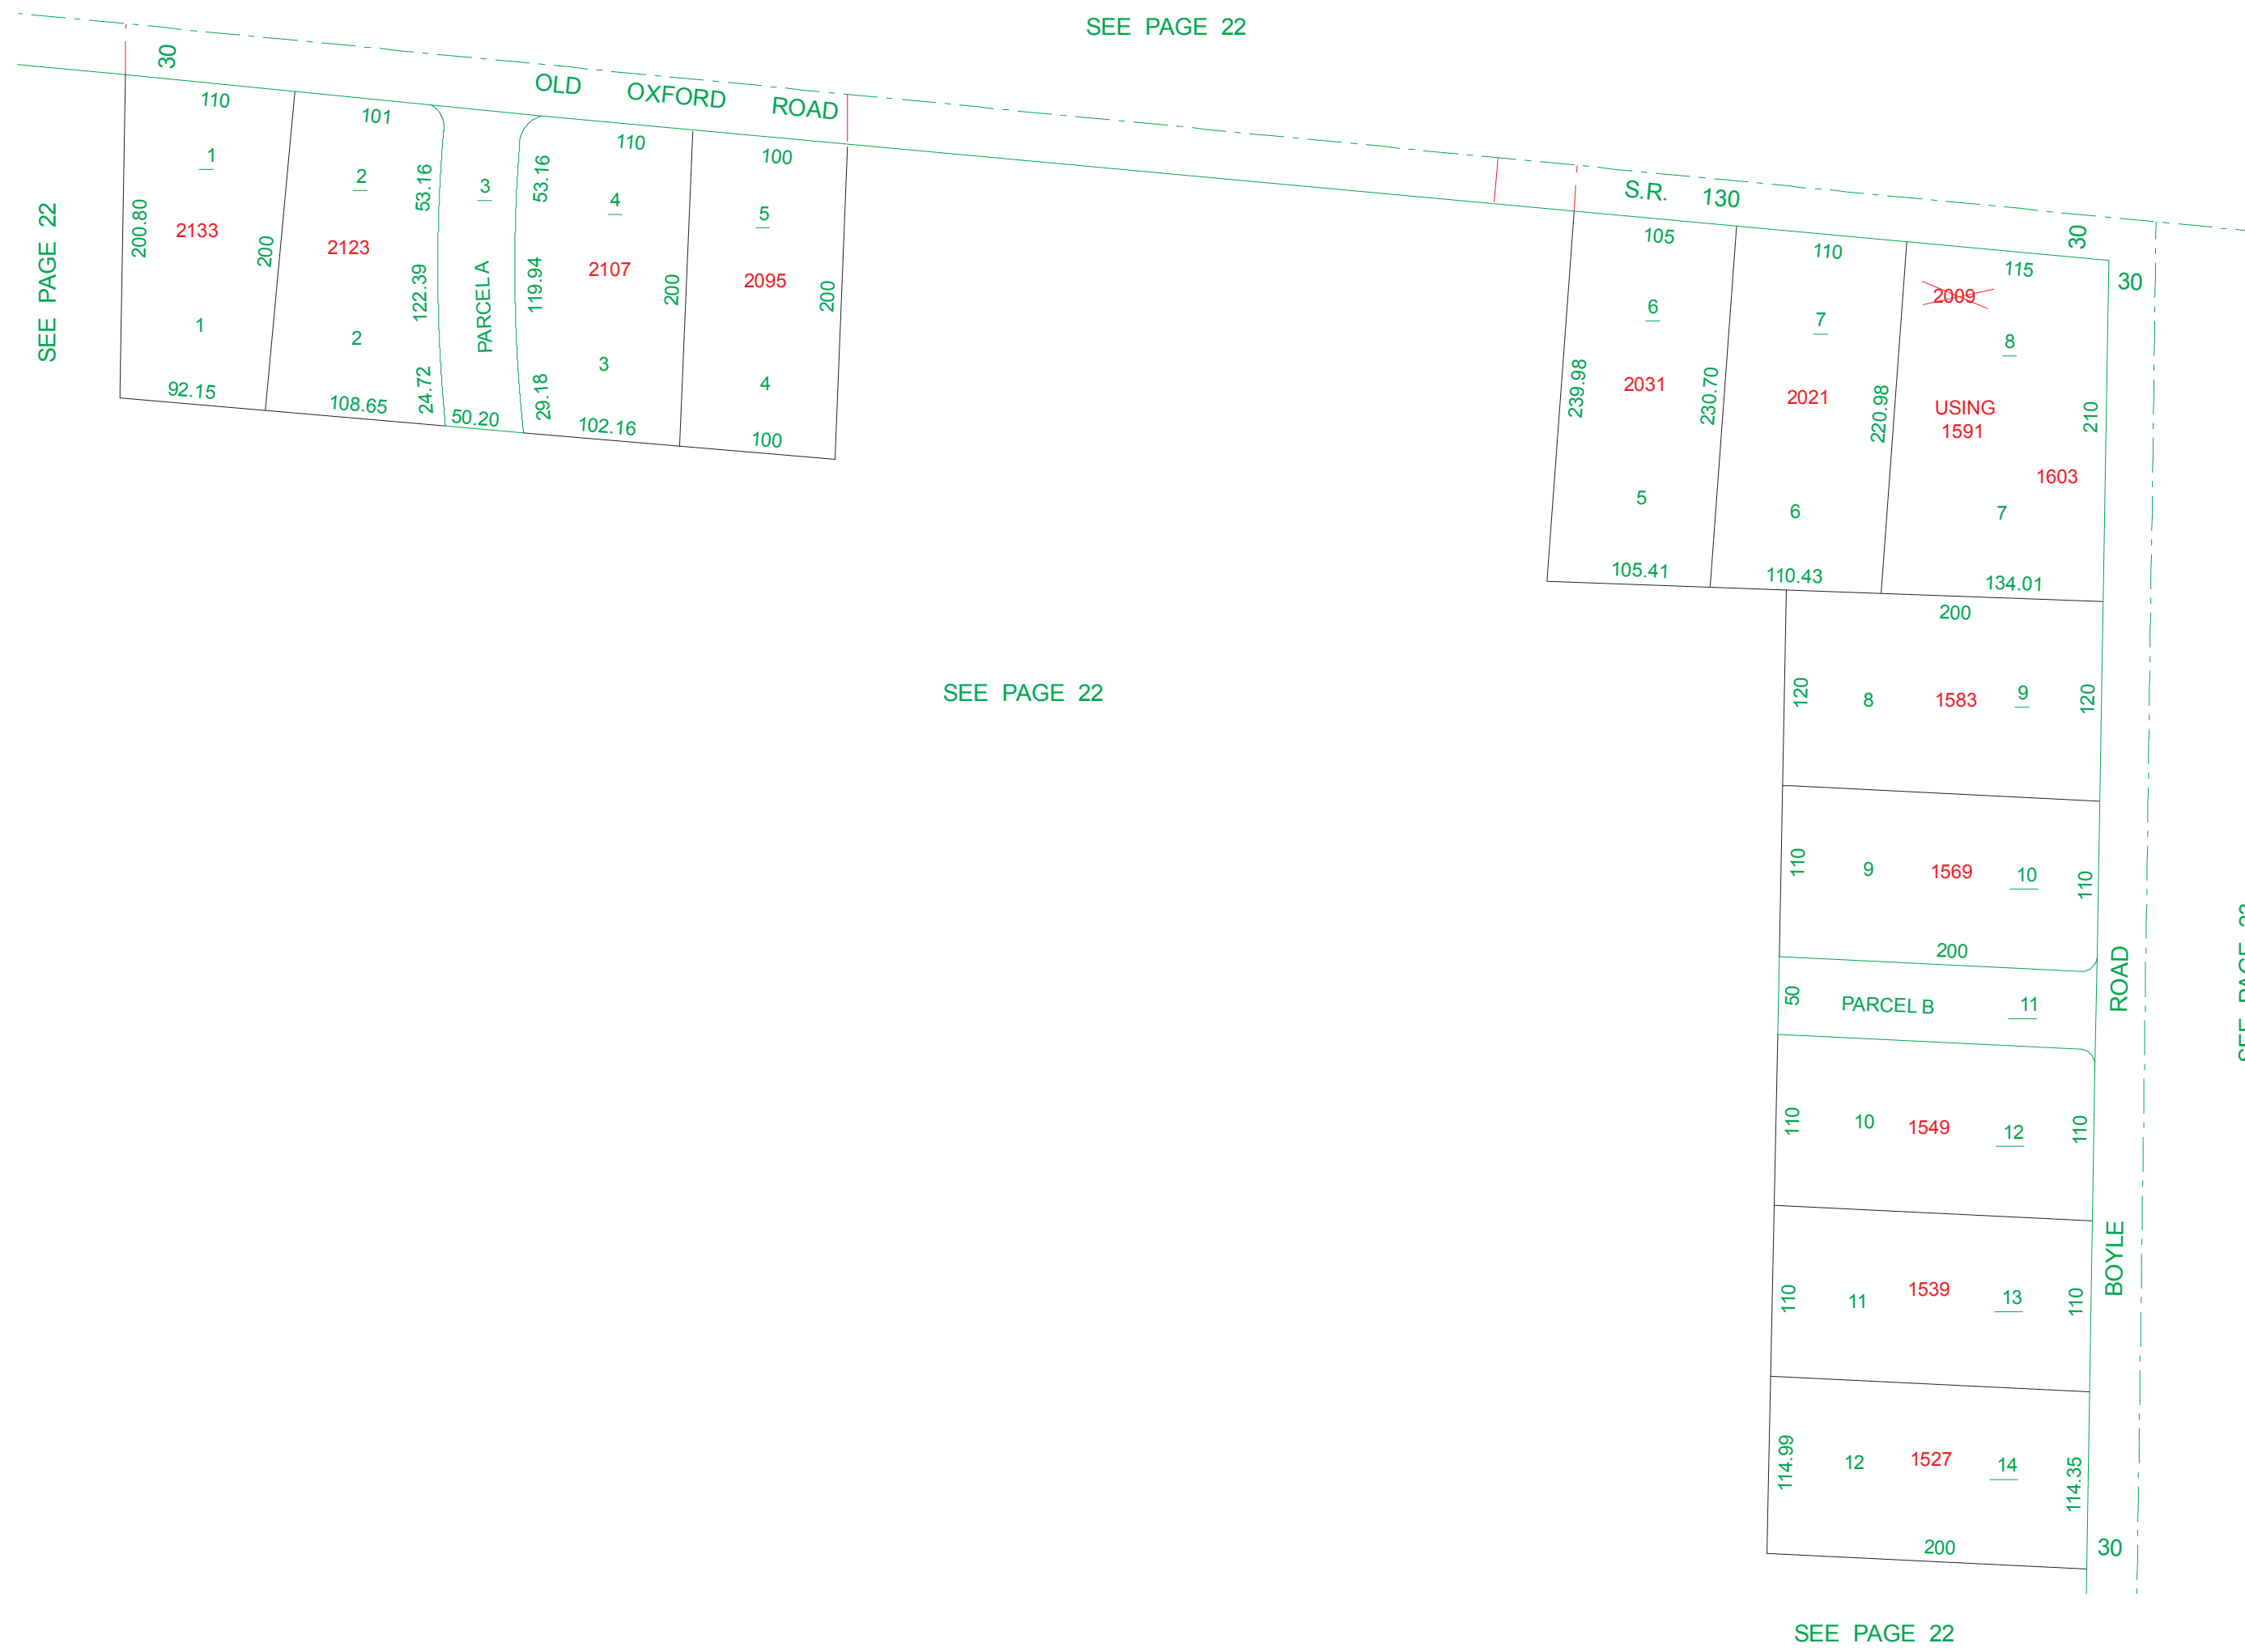

# BROADVIEW

## HANOVER TOWNSHIP

### SECTION 22, TOWN 4, RANGE 2

080.000

HOUSE NUMBERS

N

SCALE: 1"=100'  
TAXING DISTRICT: B1020  
REVISED 11/29/94

SEE PAGE 23