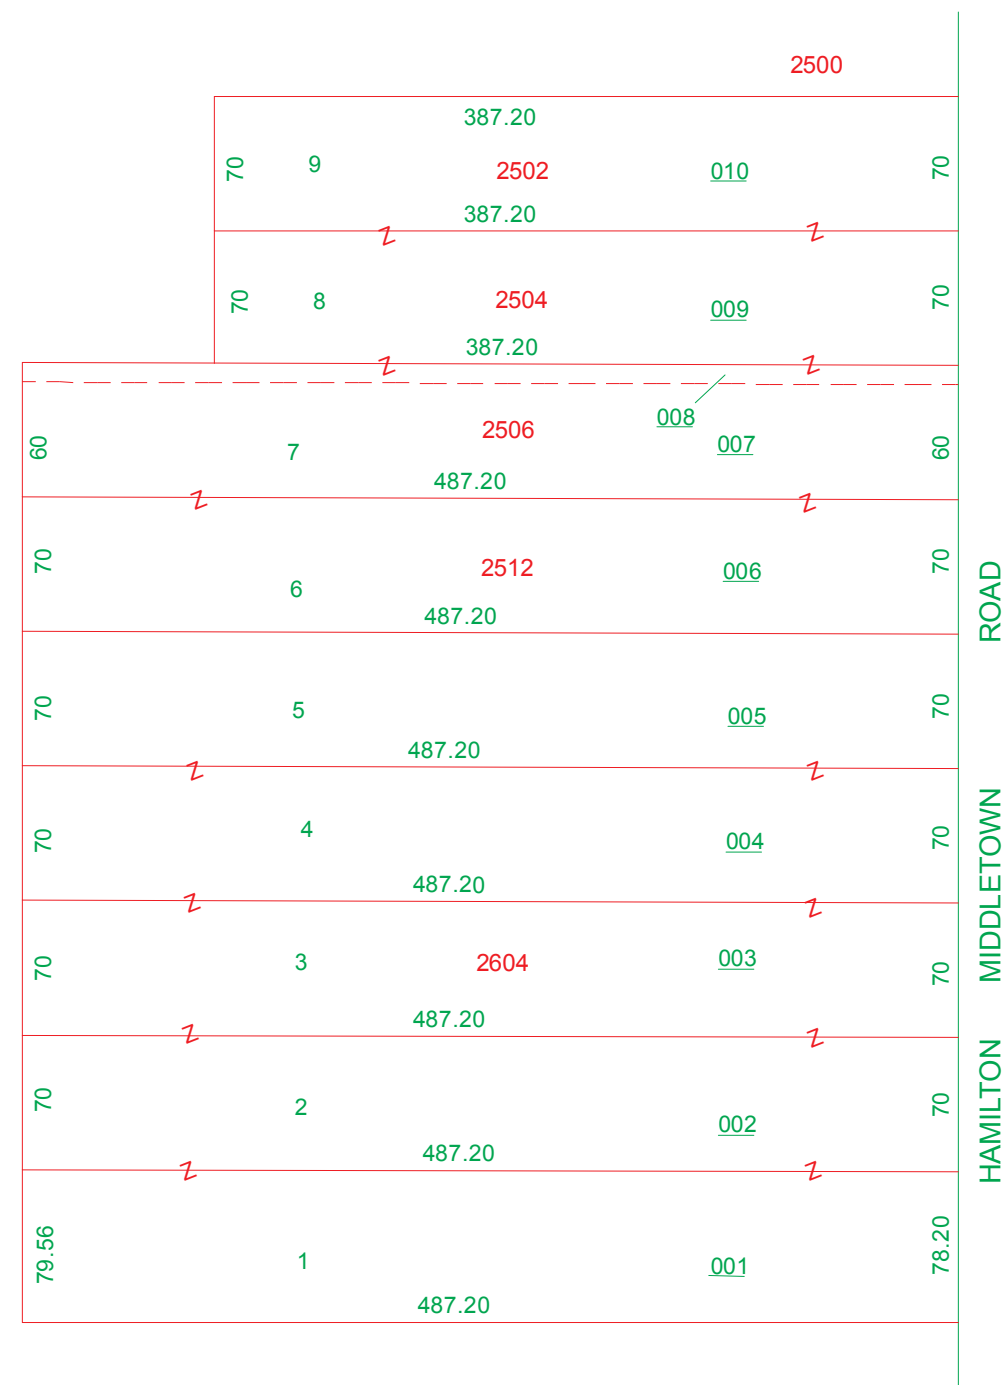

EL PRADO
 LEMON TOWNSHIP
 SECTION 32, TOWN 2, RANGE 4

083.000

HOUSE NUMBERS

N

SCALE: 1"=100'
 TAXING DISTRICT: C1720
 REVISED 1/17/96

SEE PAGE 18

SEE
 PAGE
 18

SEE
 PAGE
 78

SEE PAGE 18