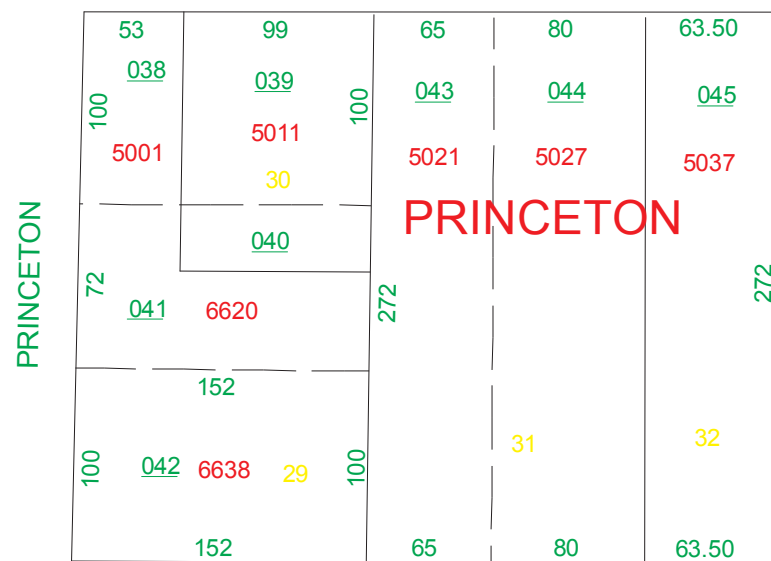

PRINCETON & LIBERTY MEADOWS
LIBERTY TOWNSHIP
SECTION 1 & 2, TOWN 2, RANGE 3

029.000

HOUSE NUMBERS

SCALE: 1"=100'
TAXING DISTRICT: D2020
REVISED 5/23/95

SEE PAGE 2

SEE PAGE 2

SEC. 2
SEC. 1

SEE PAGE 1

SEE PAGE 1

SEE PAGE 1