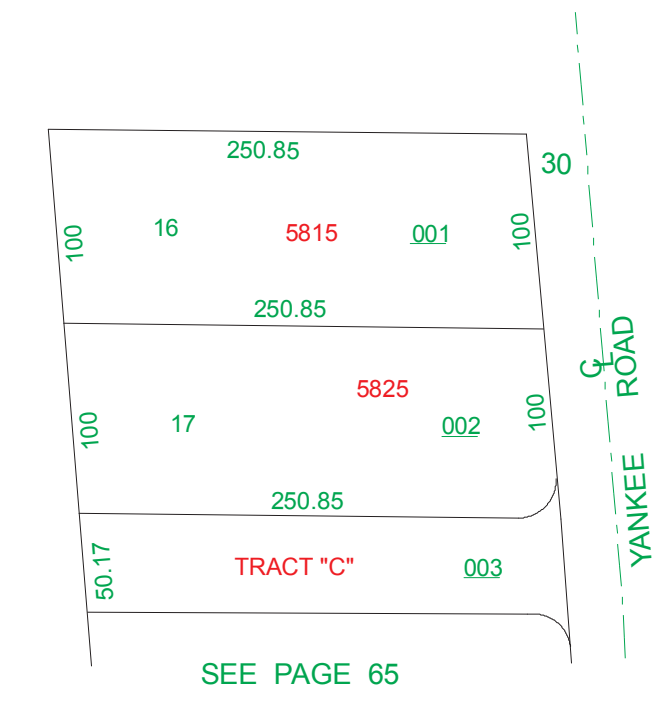

BEVERLY ACRES  
LIBERTY TOWNSHIP  
SECTION 21, TOWN 3, RANGE 3

064.000

HOUSE NUMBERS

SCALE: 1"=100'  
TAXING DISTRICT:D2020  
REVISED 10/12/93

SEE PAGE 19

SEE PAGE  
19

SEE PAGE  
19

SEE PAGE 65