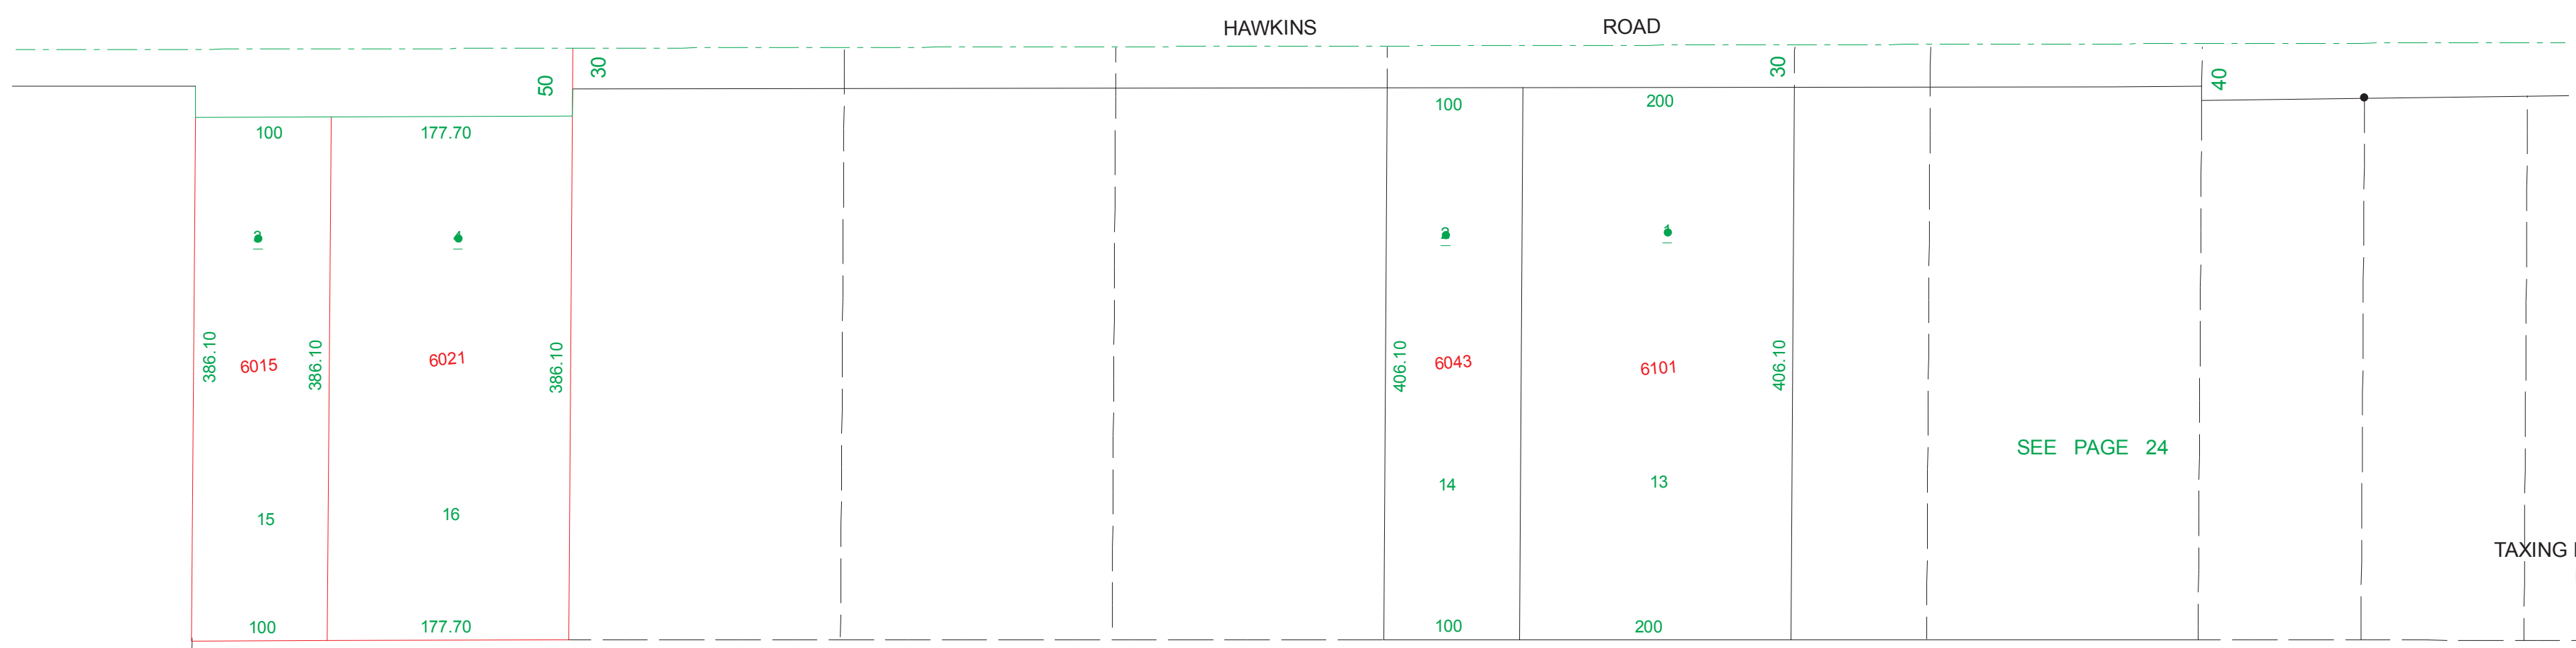

COMBS
LIBERTY TOWNSHIP
SECTION 28, TOWN 3, RANGE 3

083.000

HOUSE NUMBERS

SCALE: 1"=100'
TAXING DISTRICT:D2020
REVISED 2/22/93

SEE PAGE 24

SEE PAGE 24