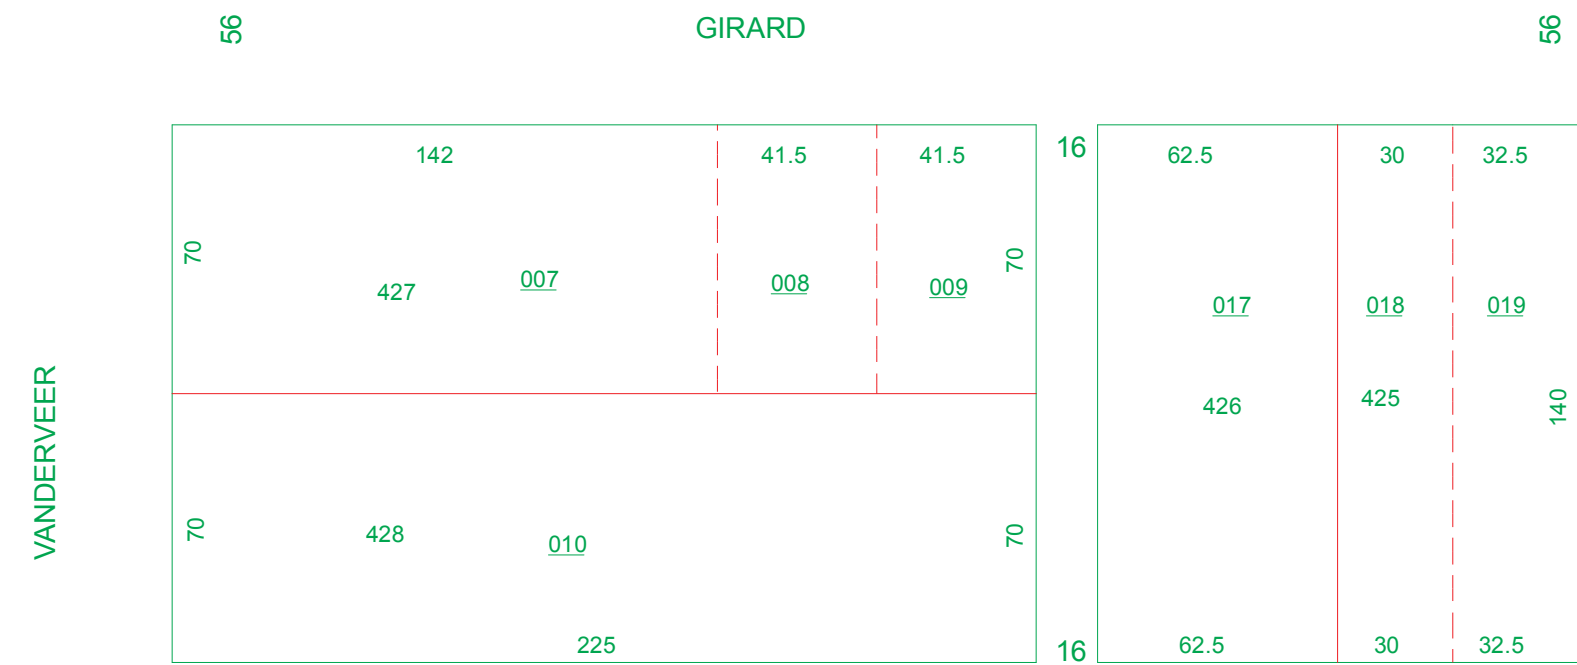

MIDDLETOWN SECOND WARD

019.000

SEE PAGE 15

SEE PAGE 17

SEE PAGE 15

SEE PAGE 21

SEE PAGE 22

SCALE: 1"=50'
TAXING DISTRICT: Q6521
REVISED 09/09/96

444.78
301.26
414.23