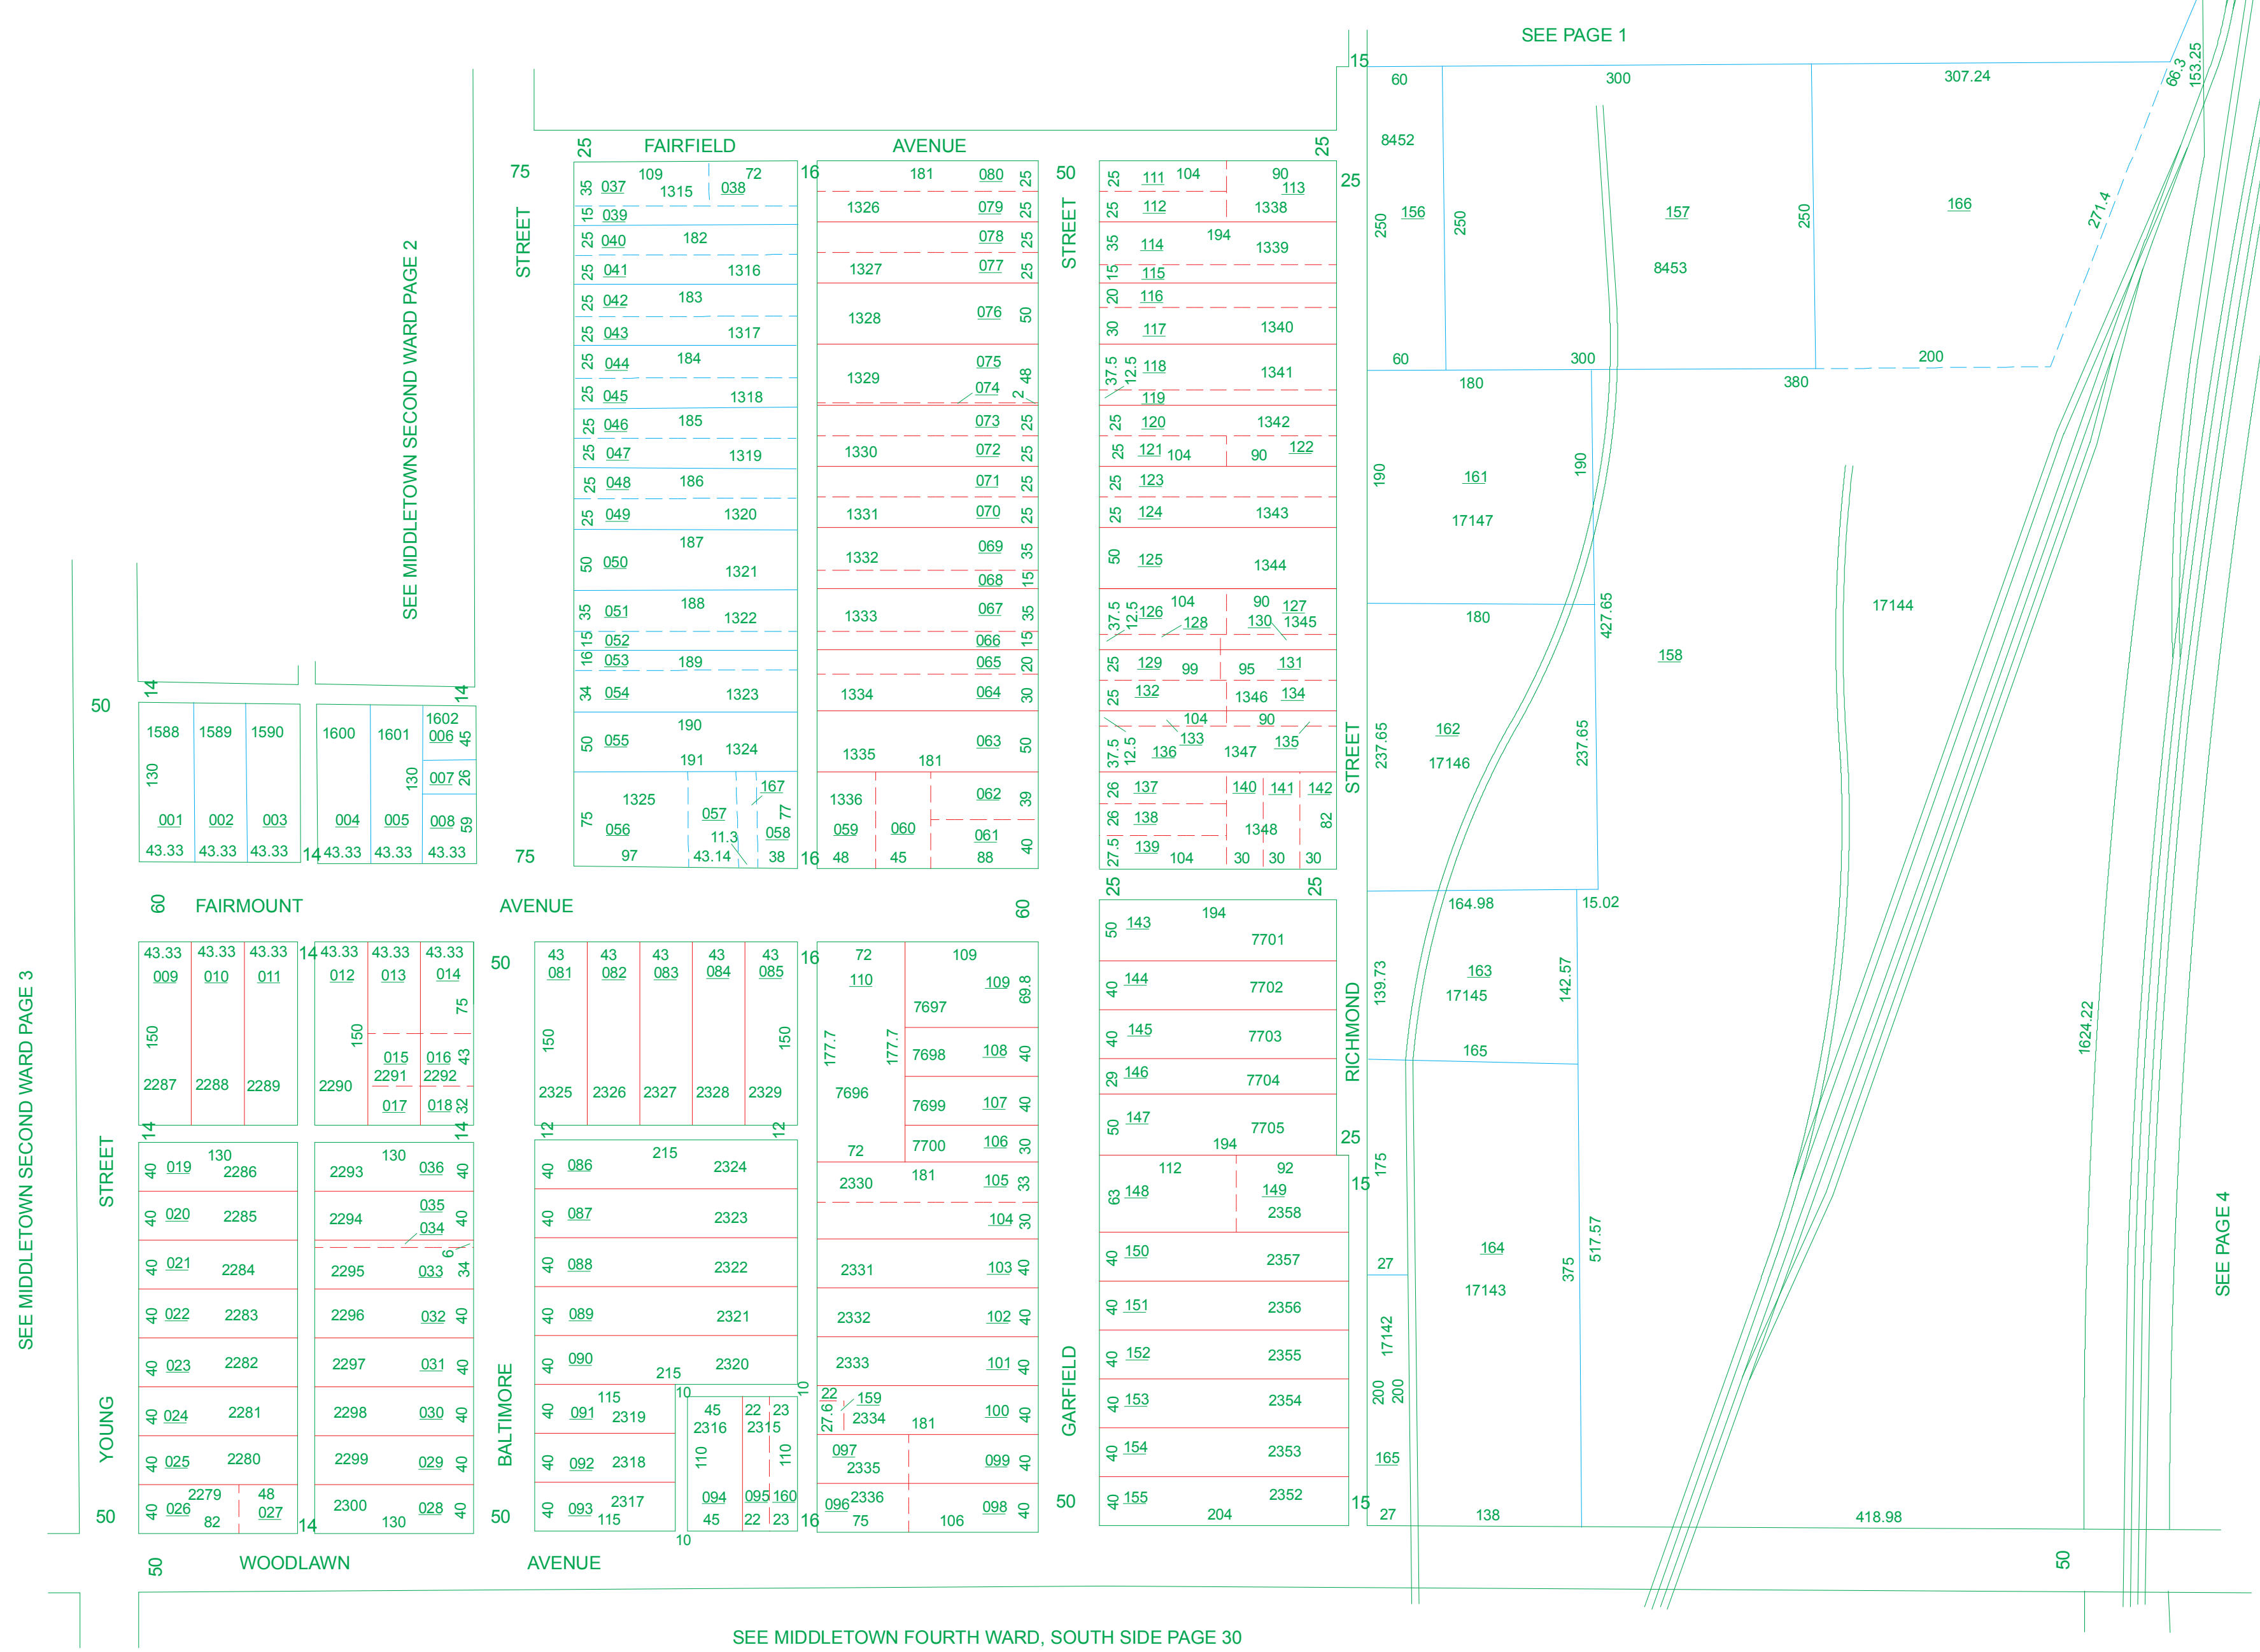

MIDDLETOWN FOURTH WARD

002.000

N

SCALE: 1"=100'
TAXING DISTRICT: Q6541
REVISED 11/18/96

SEE MIDDLETOWN SECOND WARD PAGE 3

SEE MIDDLETOWN SECOND WARD PAGE 2

SEE PAGE 1

SEE PAGE 4

SEE MIDDLETOWN FOURTH WARD, SOUTH SIDE PAGE 30