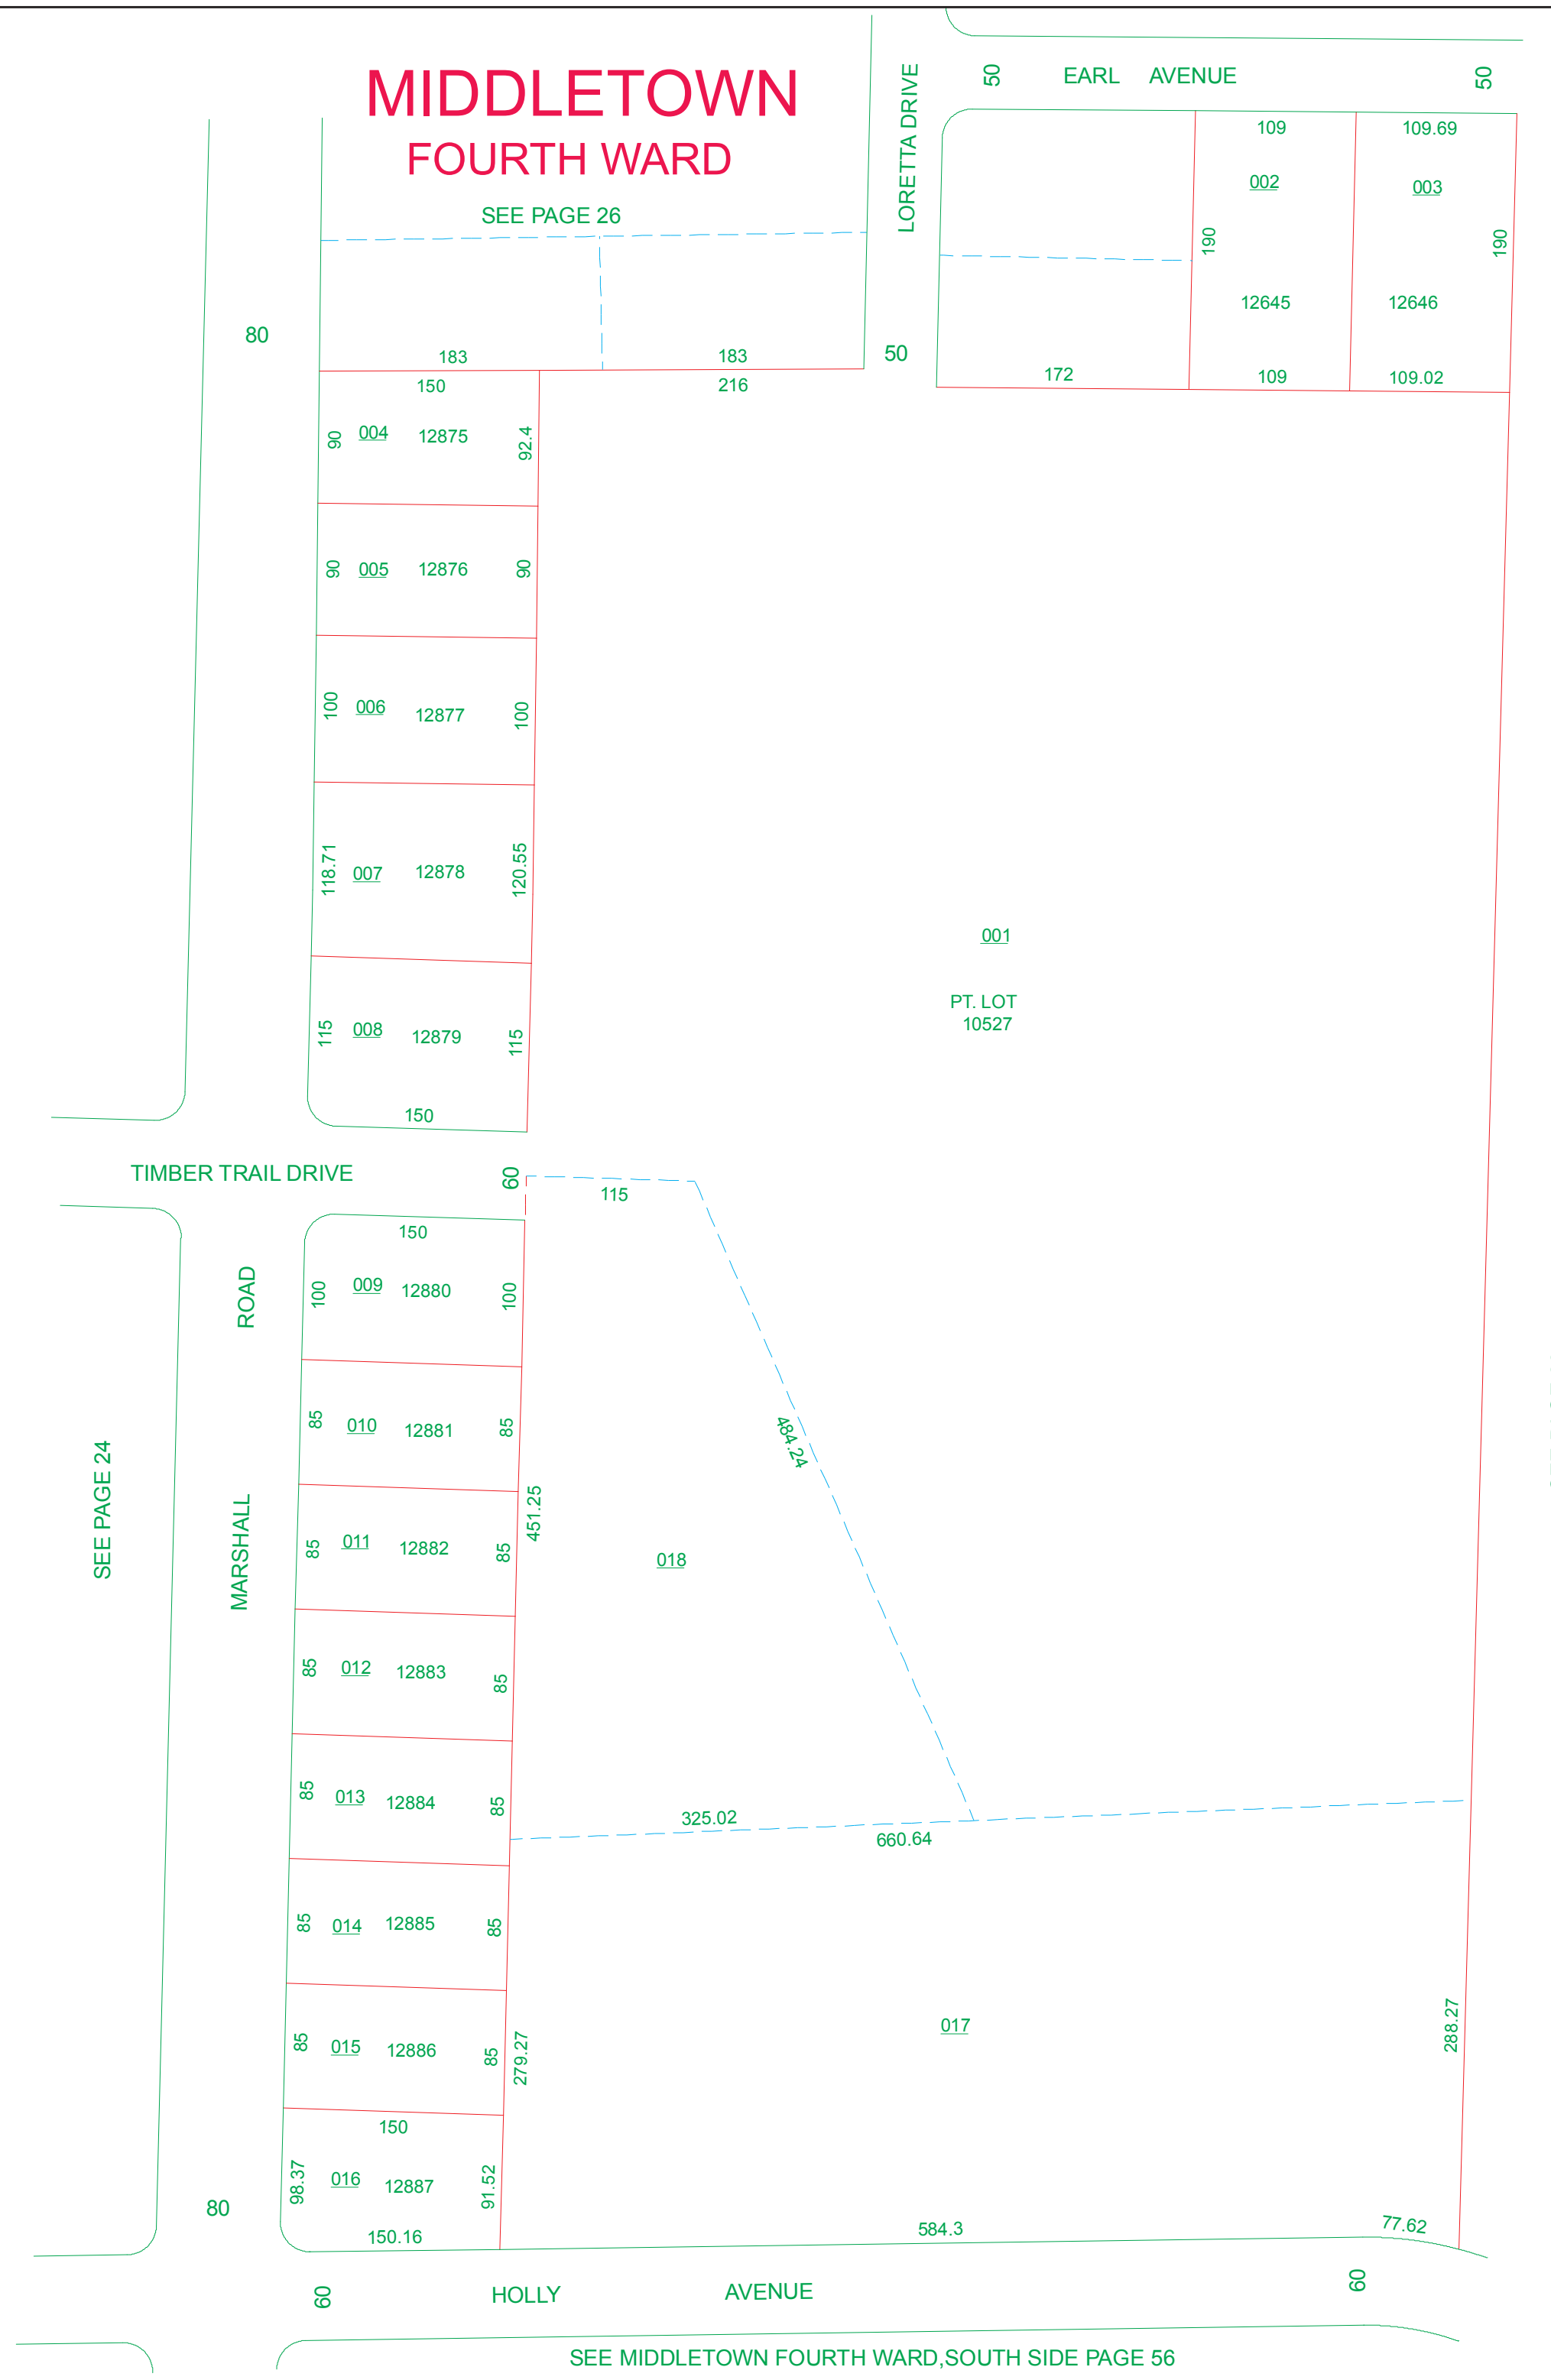

SCALE: 1"=100'  
TAXING DISTRICT: Q6541  
REVISED 12/10/96

# MIDDLETOWN FOURTH WARD

SEE PAGE 26

SEE PAGE 24

SEE PAGE 28

SEE MIDDLETOWN FOURTH WARD, SOUTH SIDE PAGE 56