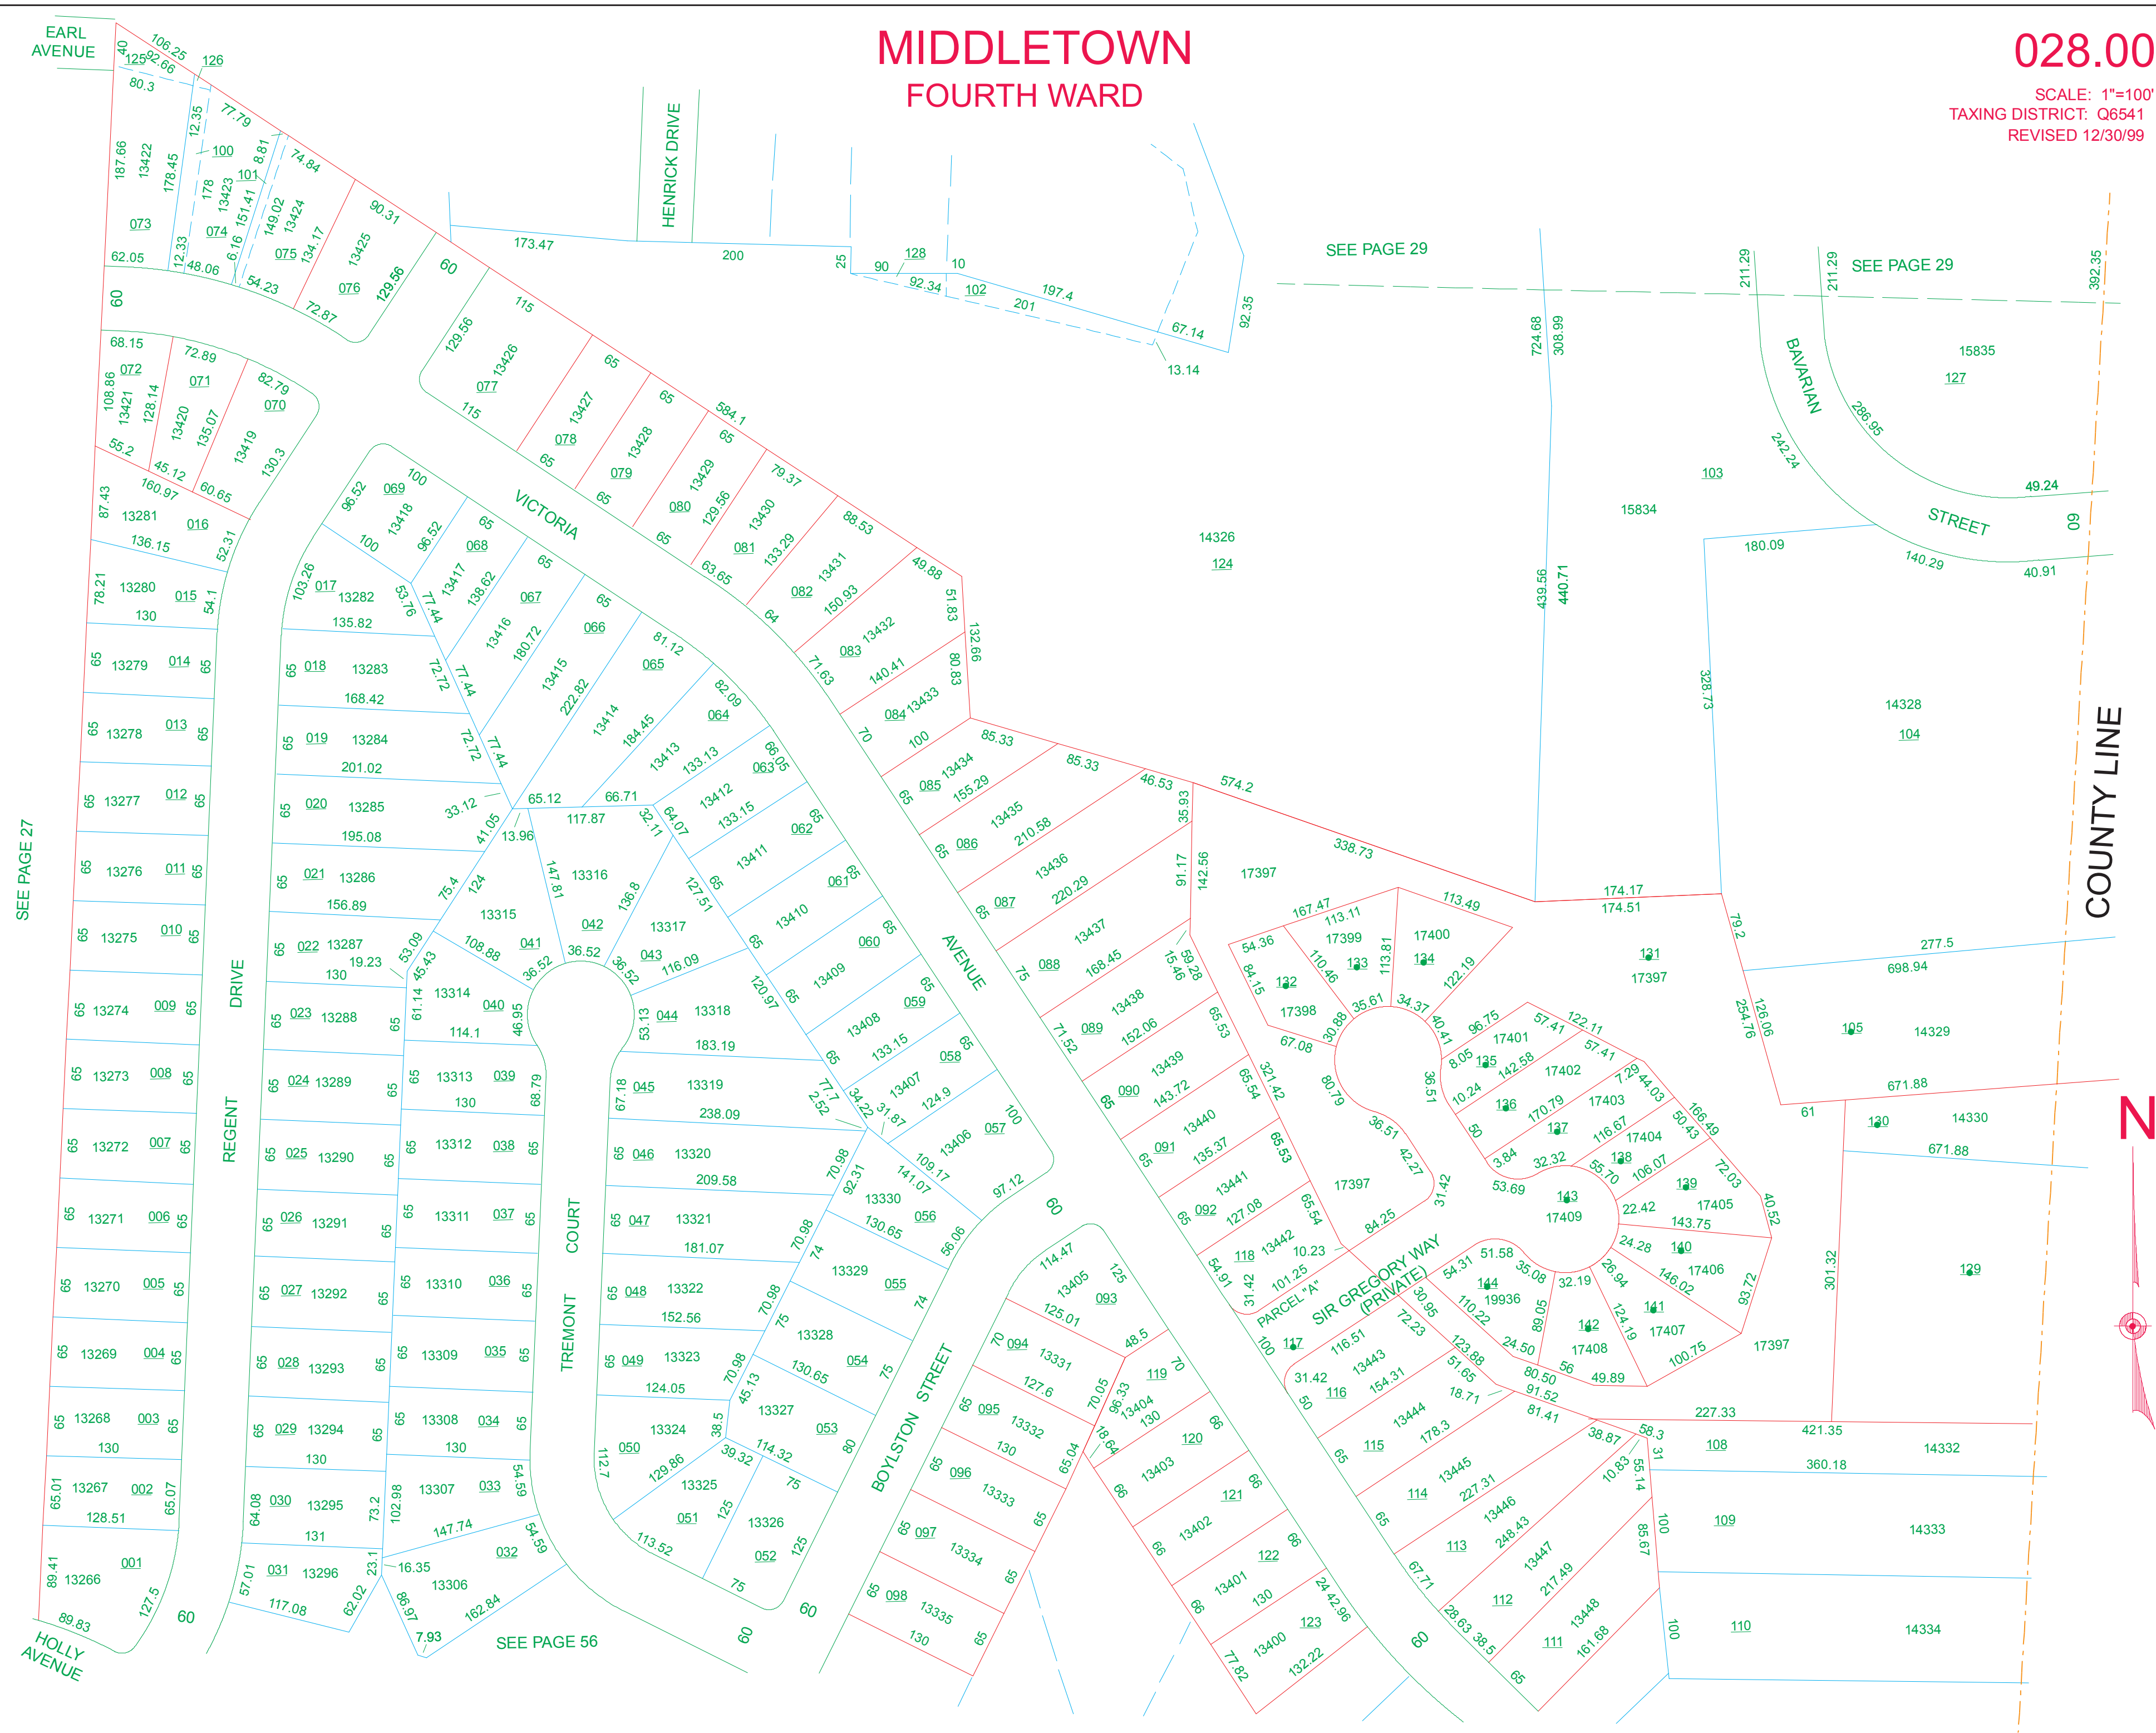

MIDDLETOWN FOURTH WARD

028.000

SCALE: 1"=100'
TAXING DISTRICT: Q6541
REVISED 12/30/99

SEE PAGE 27

SEE PAGE 29

SEE PAGE 29

SEE PAGE 56

COUNTY LINE