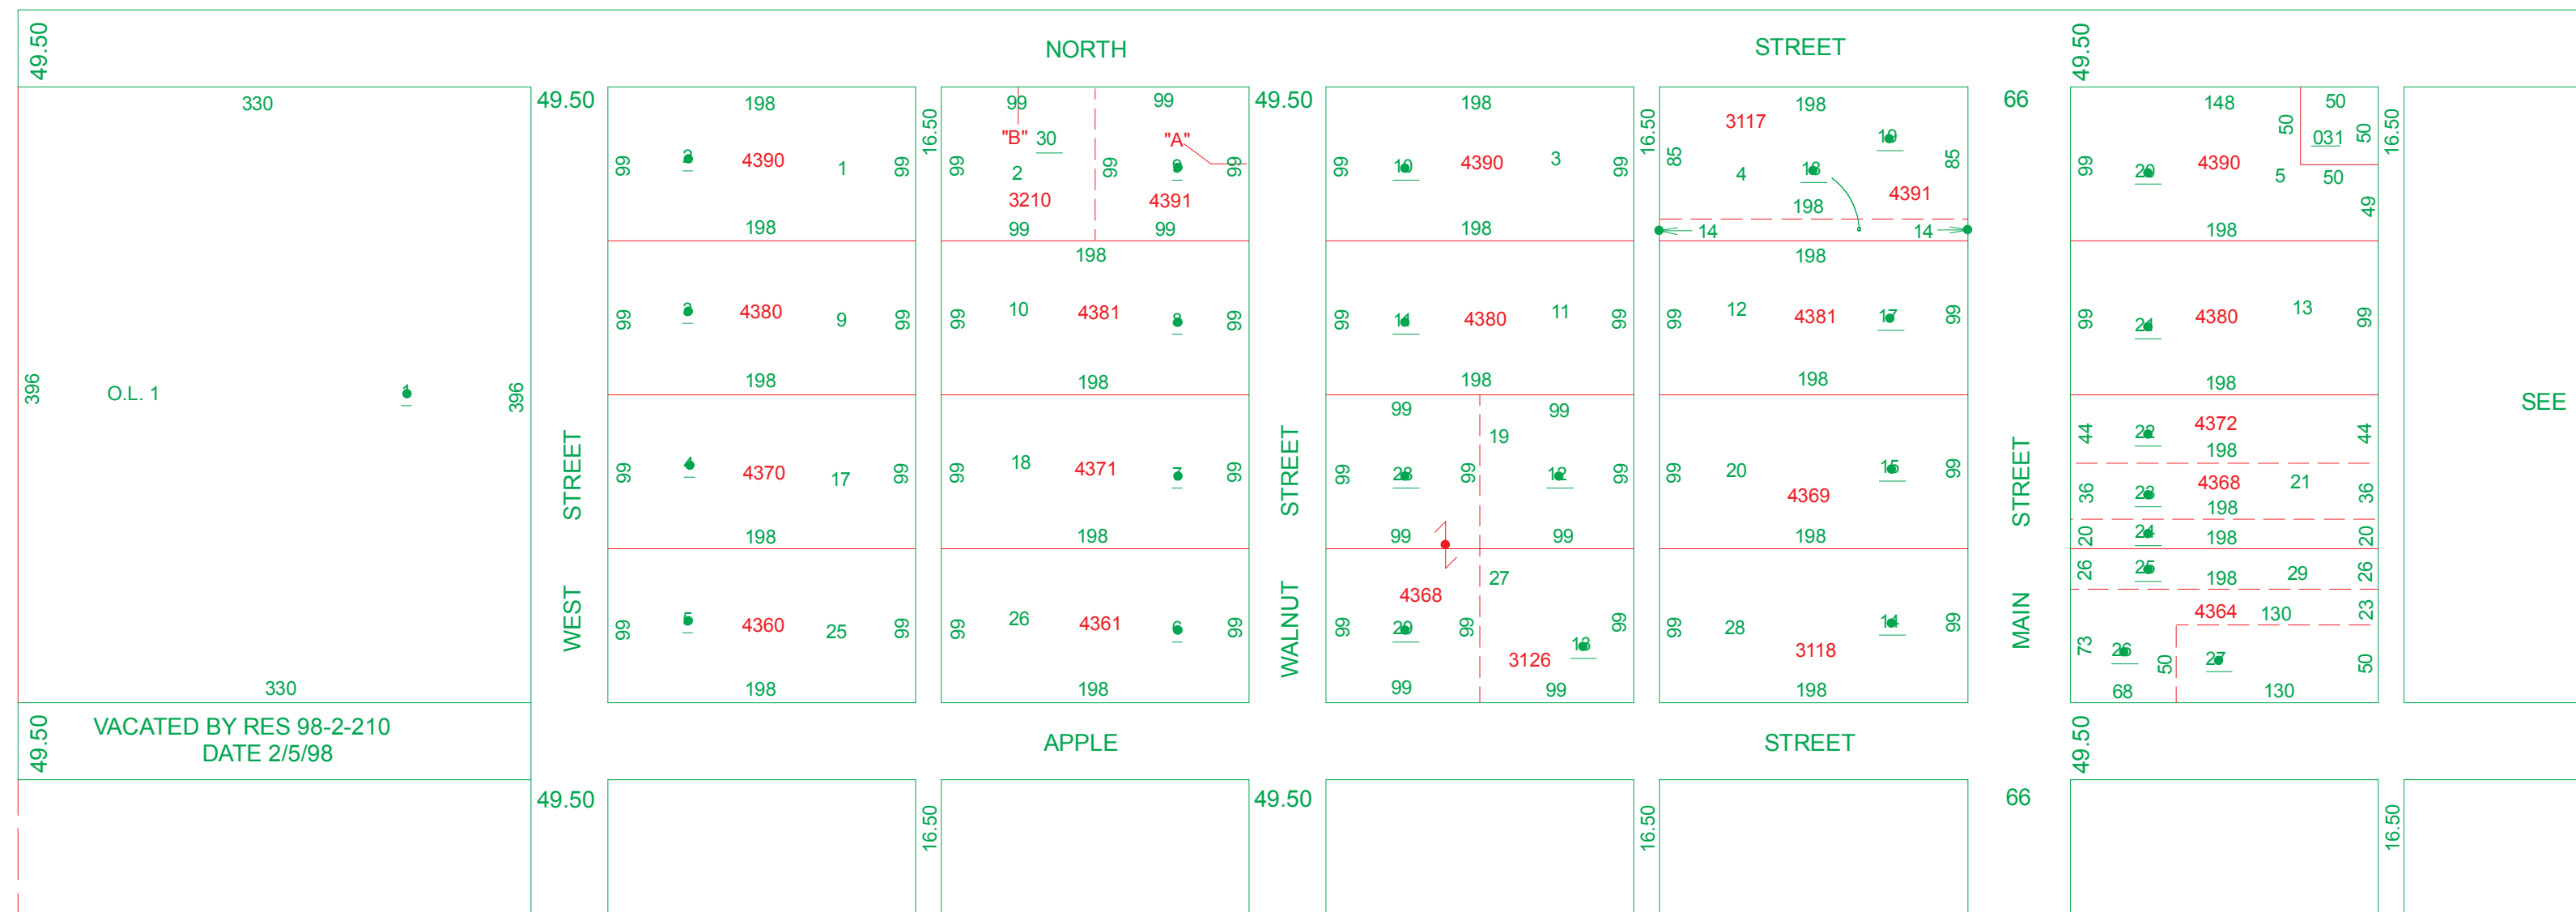

DARRTOWN
MILFORD TOWNSHIP
SECTION 28, TOWN 5, RANGE 2

055.000
HOUSE NUMBERS

N

SCALE: 1"=100'
TAXING DISTRICT: F2620
REVISED 2/9/98

SEE PAGE 28

SEE PAGE 29

SEE PAGE 56

SEE PAGE 57