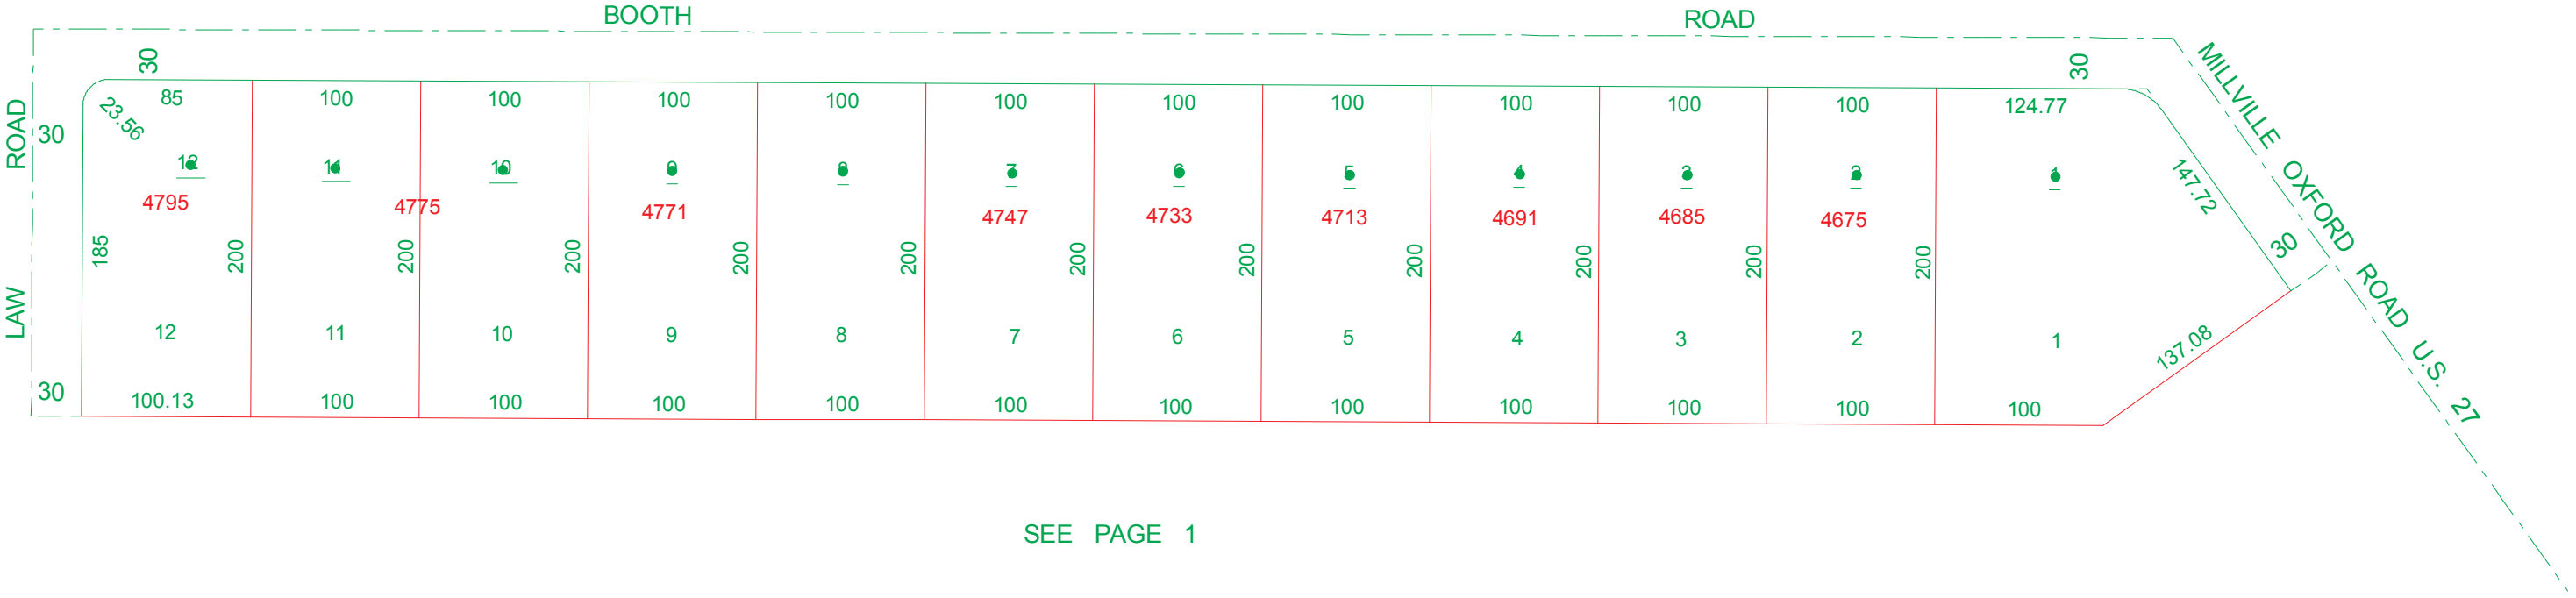

KRIETE REILY TOWNSHIP SECTION 1, TOWN 4, RANGE 1

037.000

HOUSE NUMBERS

SEE PAGE 38

SEE PAGE 1

N

SCALE: 1"=100'
TAXING DISTRICT: J4310
REVISED 6/28/90