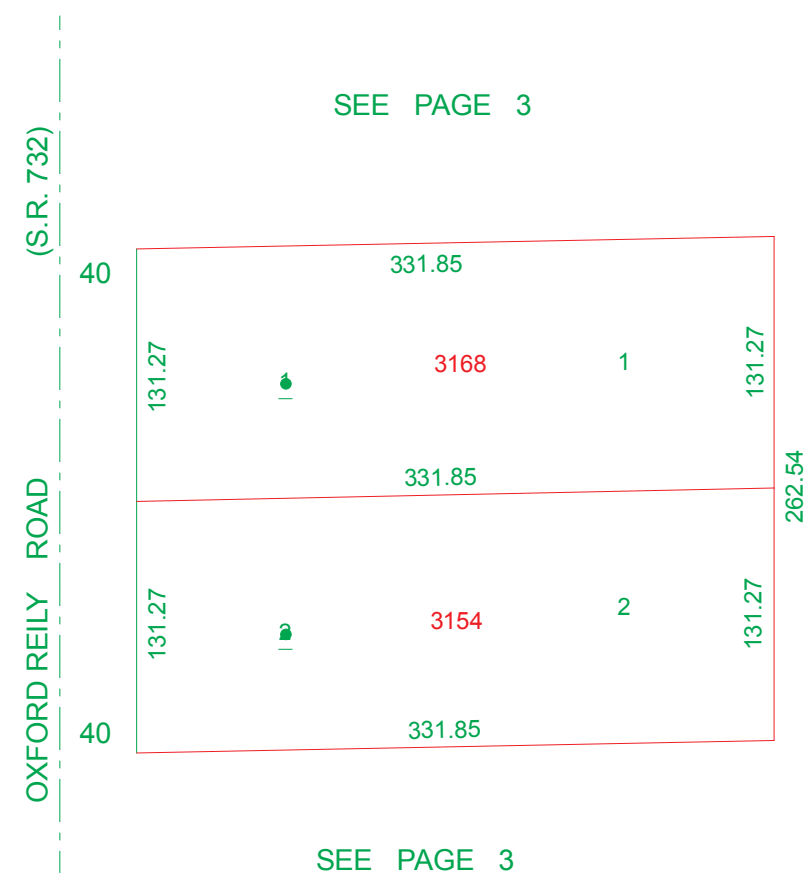

VENTER
REILY TOWNSHIP
SECTION 3, TOWN 4, RANGE 1

039.000

HOUSE NUMBERS

N

SCALE: 1"=100'
TAXING DISTRICT: J4320
REVISED: 7/10/97

SEE PAGE 3