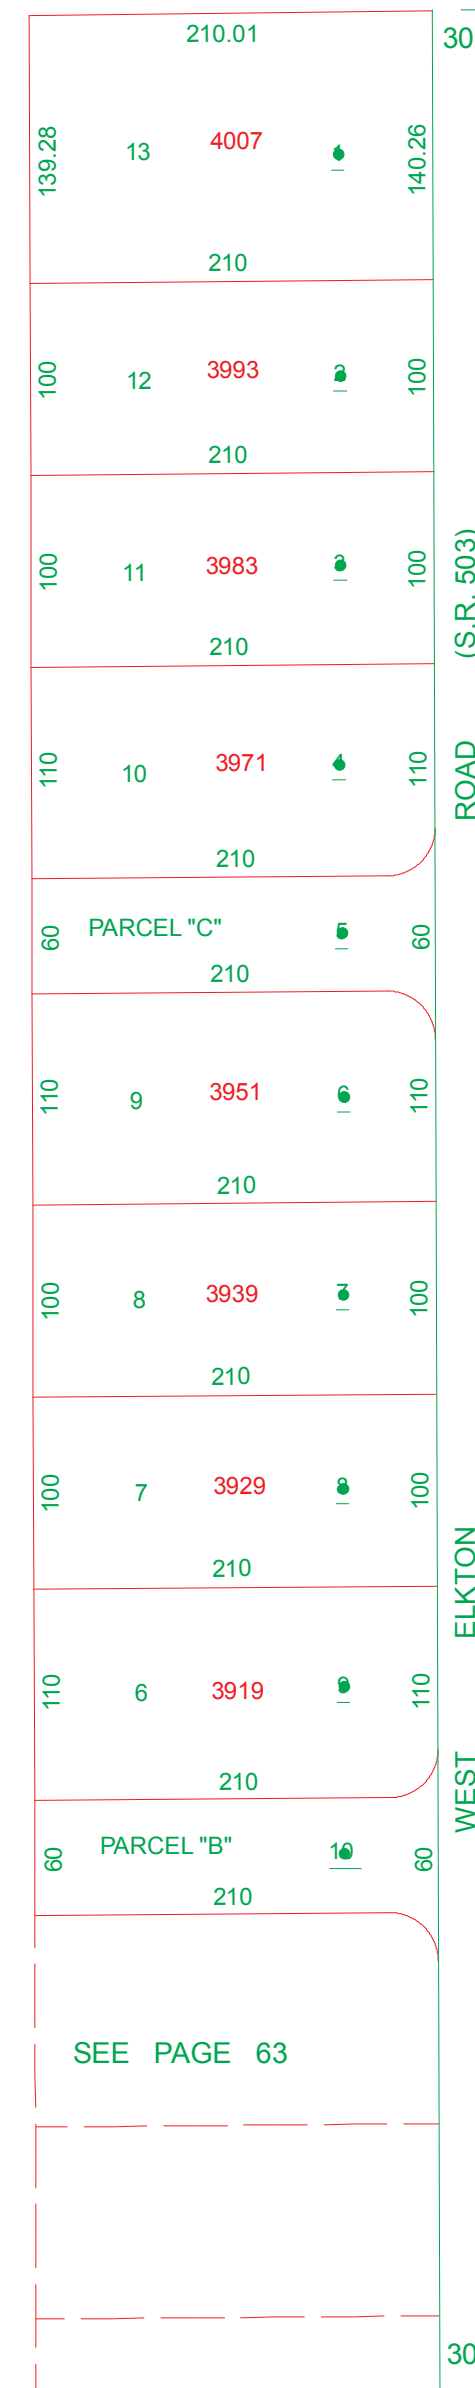

ANTHONY WAYNE ESTATES

WAYNE TOWNSHIP

SECTION 32, TOWN 3, RANGE 3

062.000

HOUSE NUMBERS

N

SCALE: 1"=100'
TAXING DISTRICT: N5920
REVISED 7/9/97

SEE PAGE 32

SEE PAGE 32

SEE PAGE 63