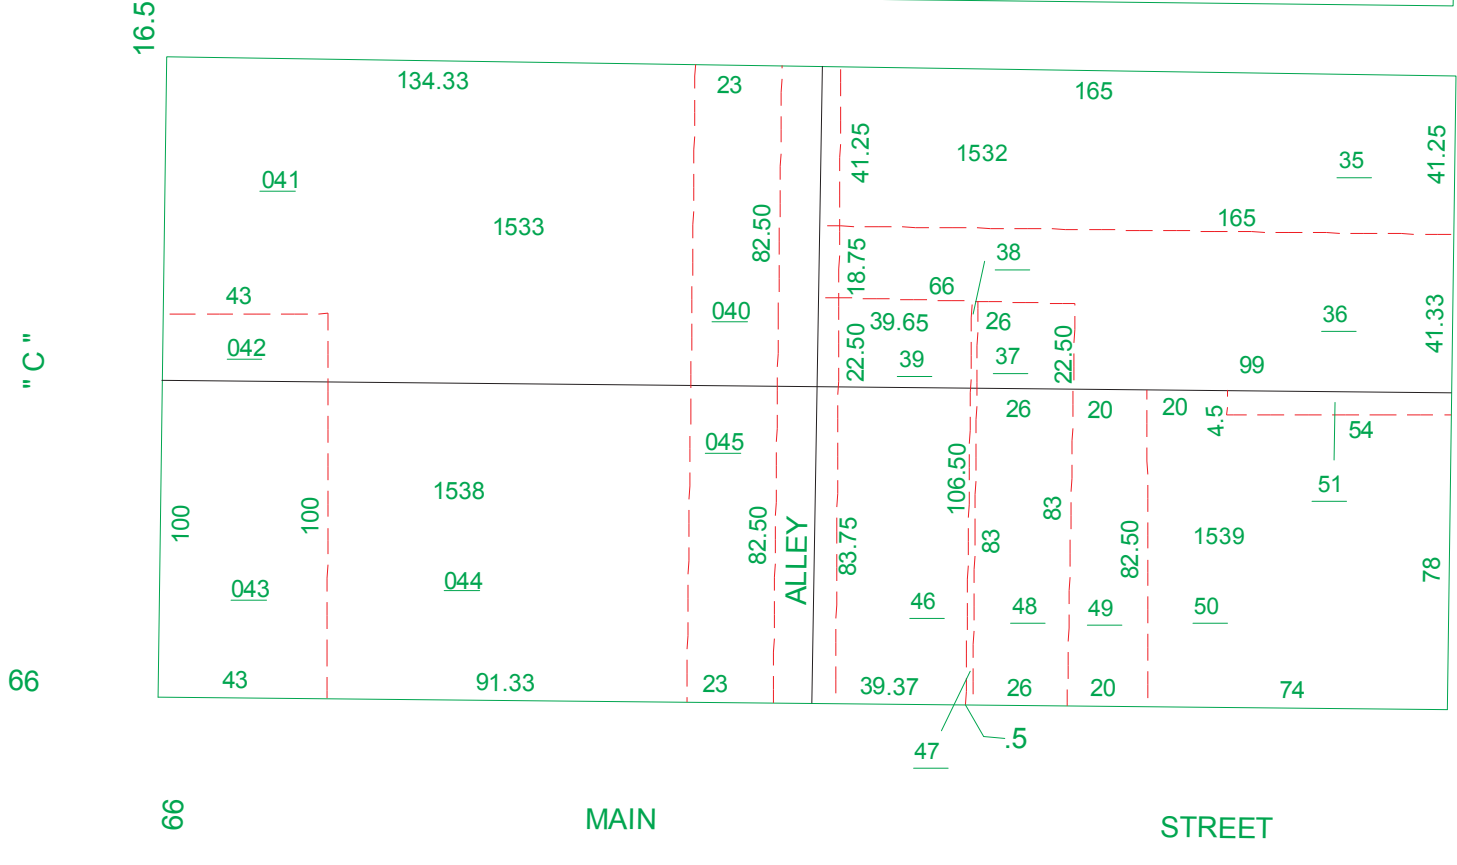

HAMILTON FIRST WARD N.S.

001.000

SEE PAGE 7

SCALE: 1"=50'
REVISED 3/22/96
TAXING DISTRICT:P6411

66 PARK AVENUE

66 MAIN STREET

SEE PAGE 2

SEE PAGE 1, 2 WARD BOOK 1