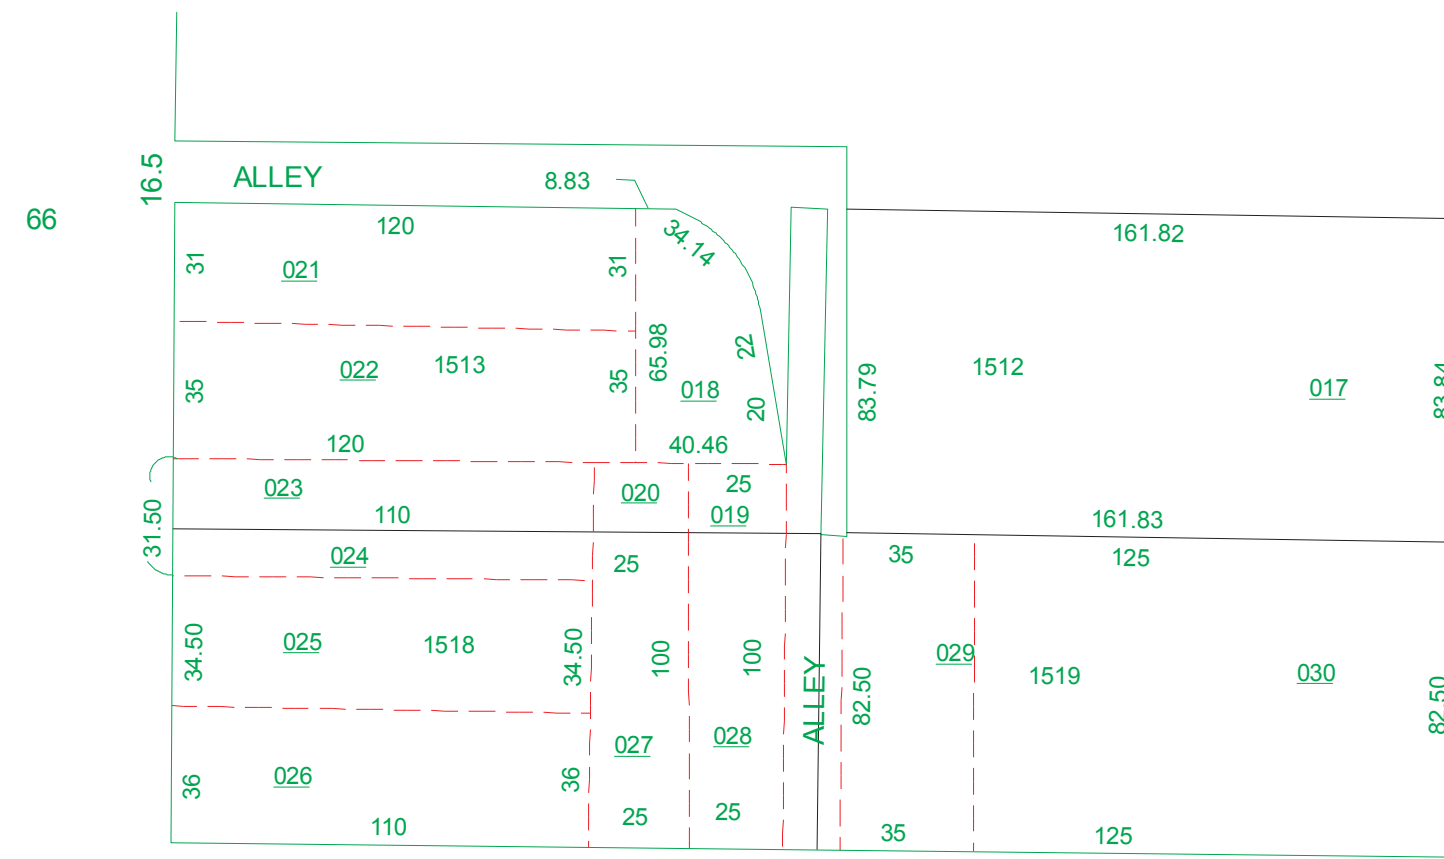

HAMILTON FIRST WARD N.S.

001.000

SEE PAGE 7

SCALE: 1"=50'
REVISED 3/22/96
TAXING DISTRICT:P6411

66 PARK AVENUE

66 MAIN STREET

SEE PAGE 2

SEE PAGE 1, 2 WARD BOOK 1