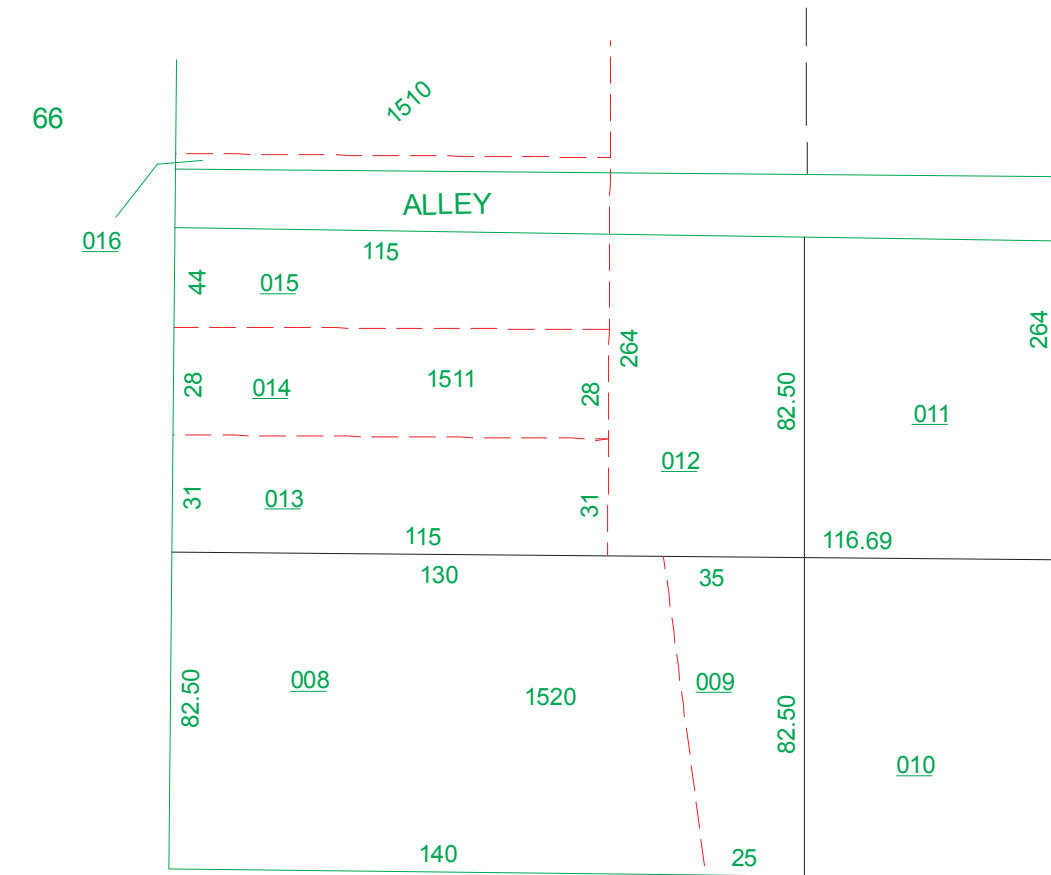

HAMILTON FIRST WARD N.S.

001.000

SEE PAGE 7

SCALE: 1"=50'
REVISED 3/22/96
TAXING DISTRICT:P6411

66 PARK AVENUE

66 MAIN STREET

SEE PAGE 2

SEE PAGE 1, 2 WARD BOOK 1