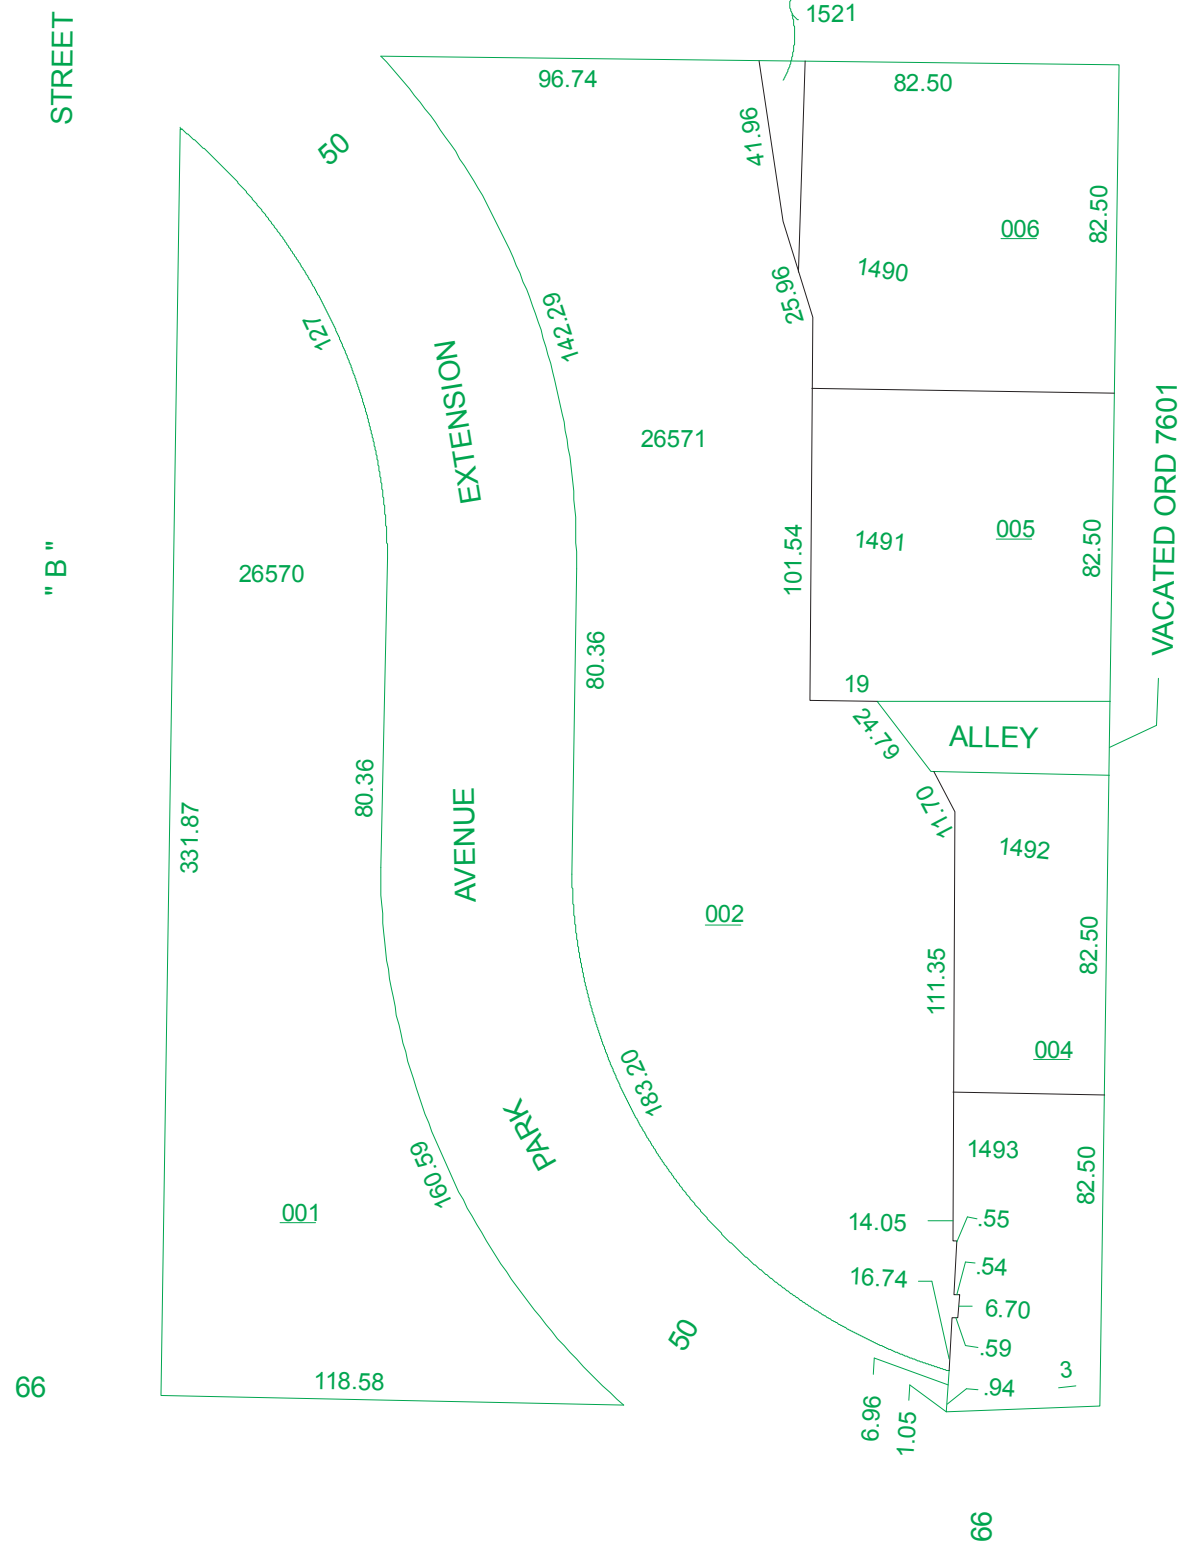

HAMILTON FIRST WARD N.S.

001.000

SEE PAGE 7

SCALE: 1"=50'
REVISED 3/22/96
TAXING DISTRICT:P6411

66 PARK AVENUE

66 MAIN STREET

SEE PAGE 2

SEE PAGE 1, 2 WARD BOOK 1