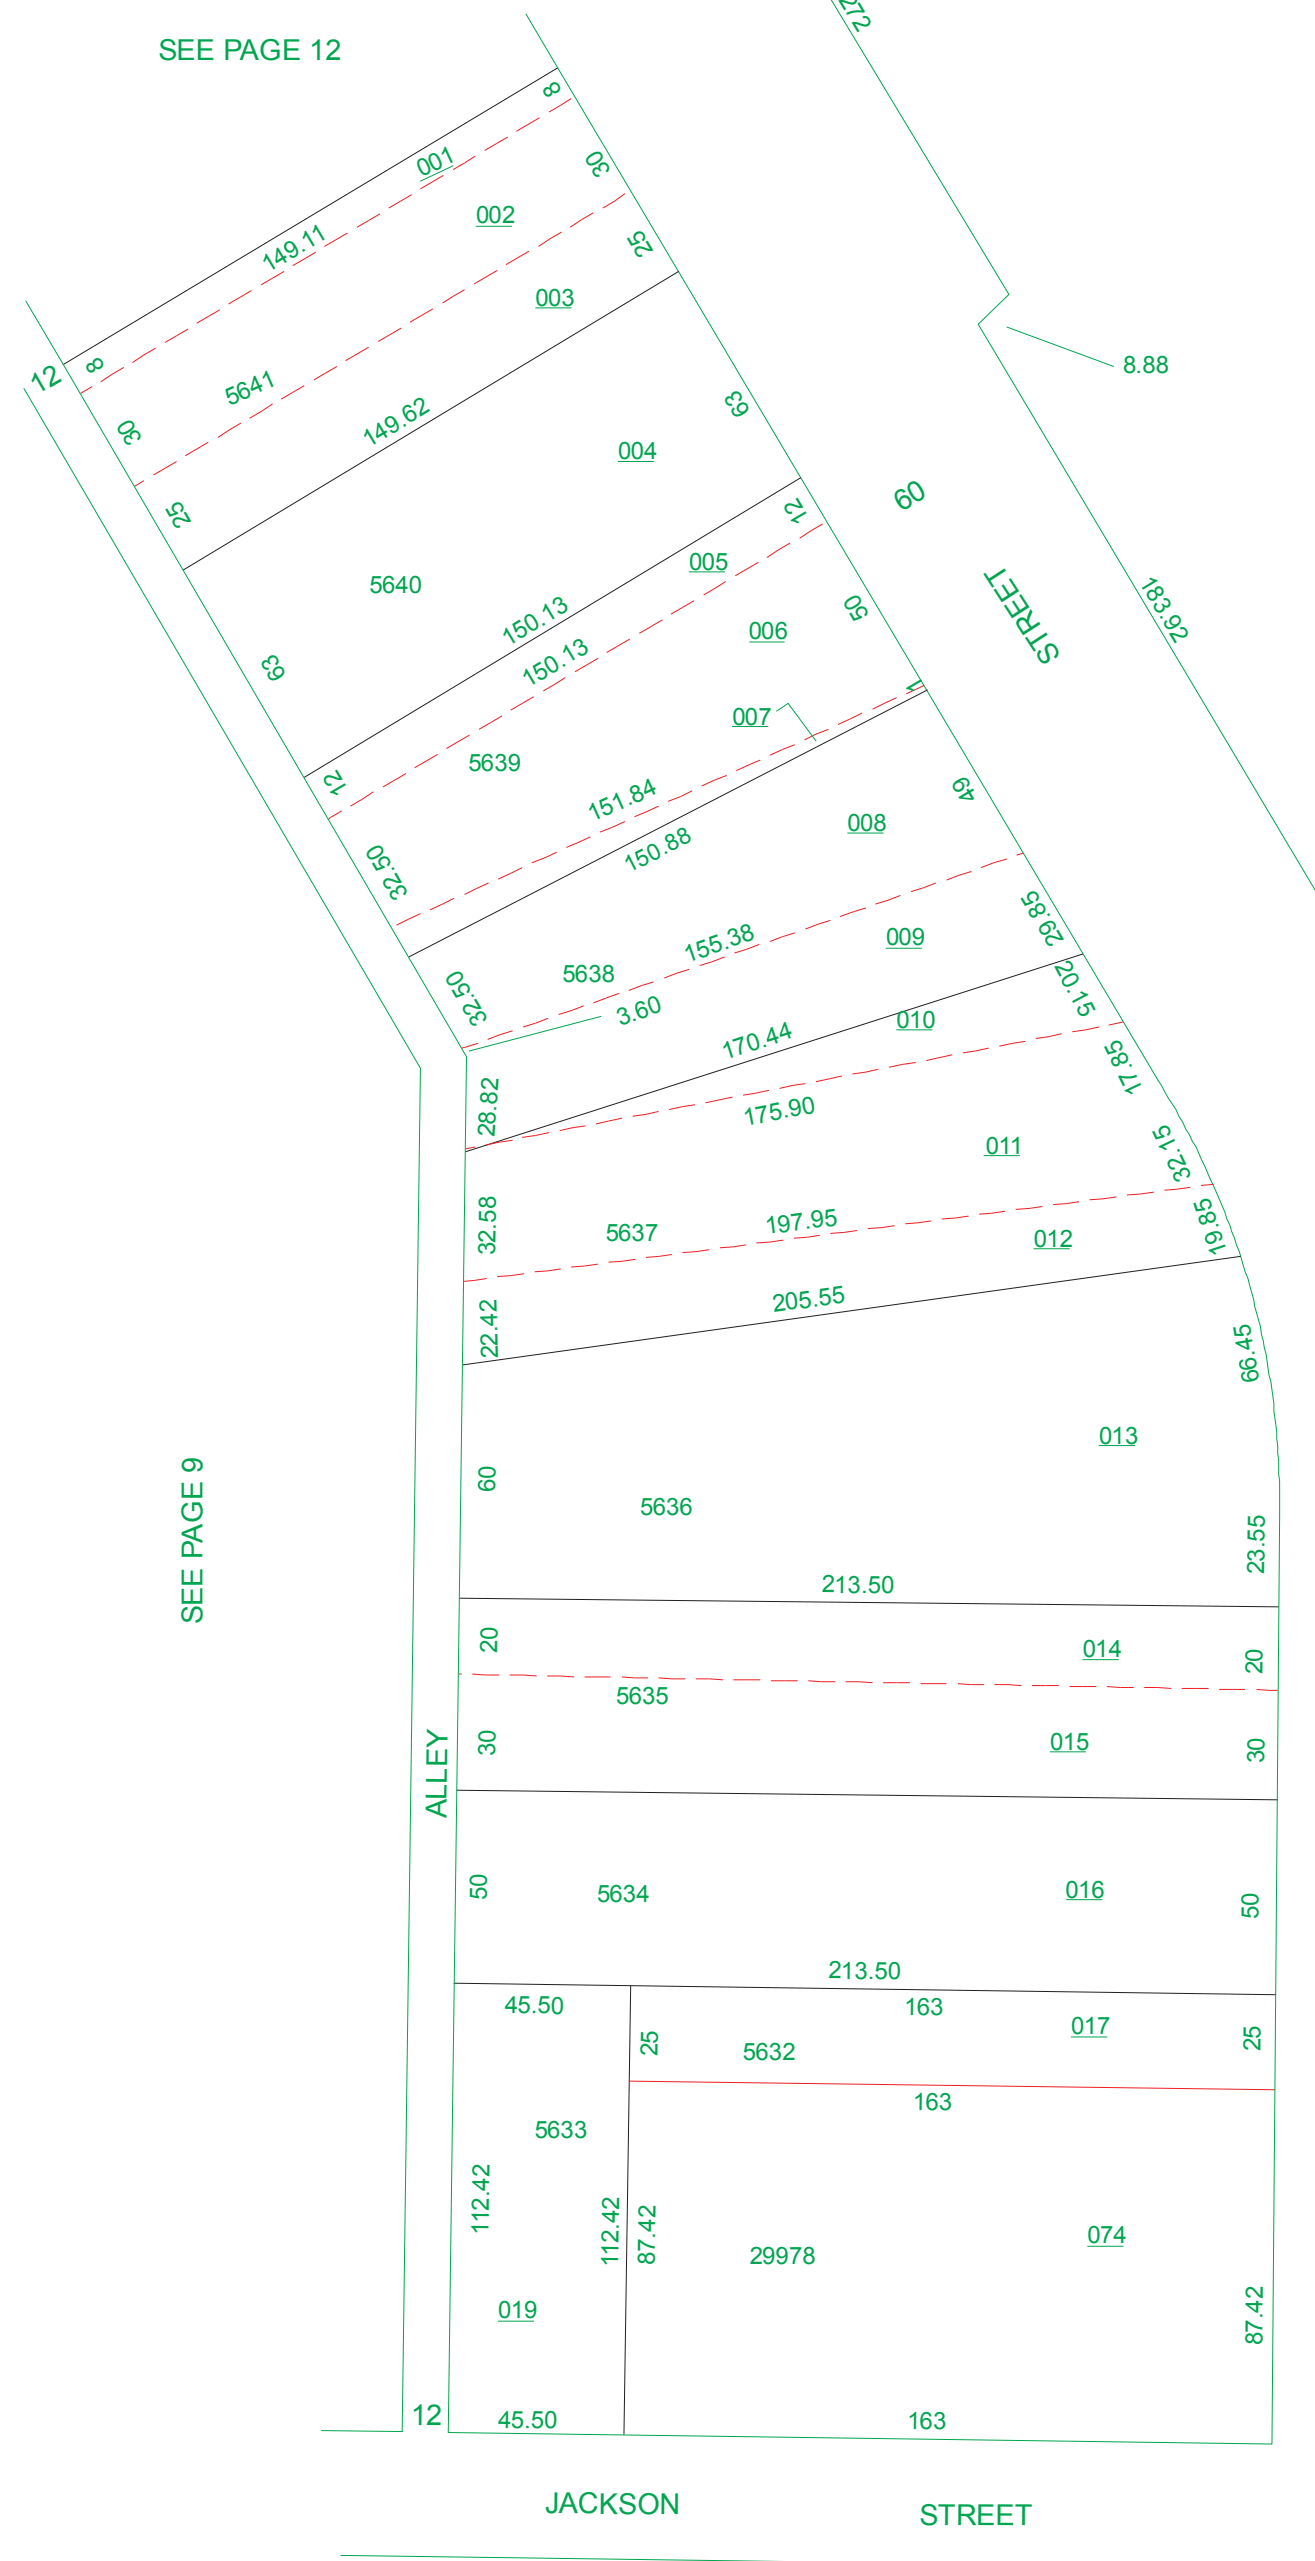

# HAMILTON FIRST WARD N.S.

008.000

SCALE: 1"=50'  
REVISED 02/05/01  
TAXING DISTRICT:P6411

SEE PAGE 7,9,11  
3 WARD BOOK 1