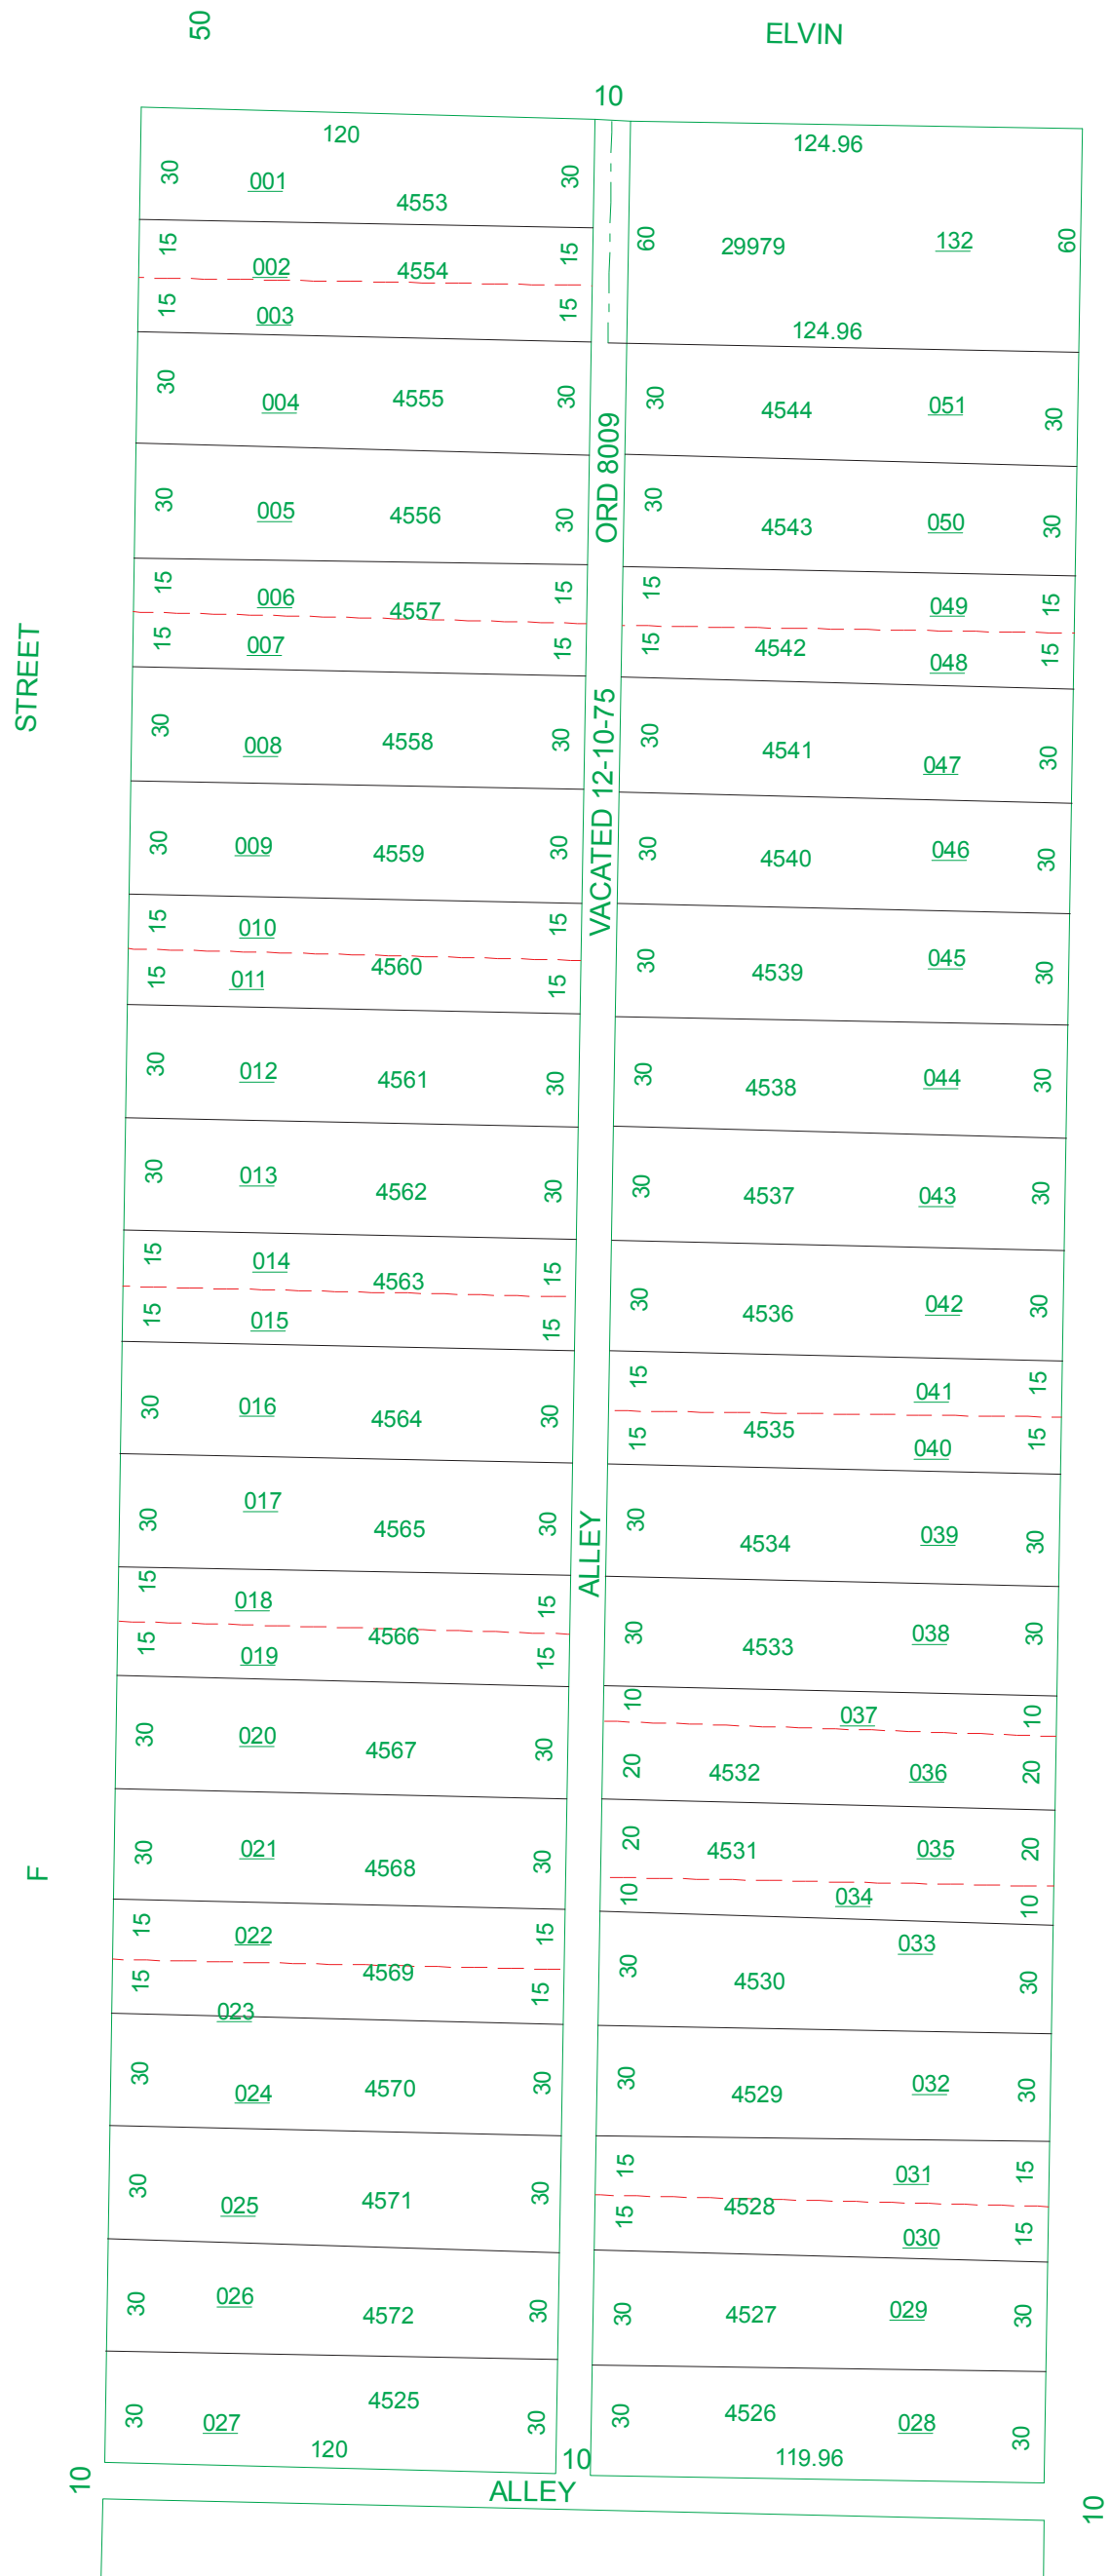

HAMILTON FIRST WARD N.S.

014.000

N

SCALE: 1"=50'
REVISED 11/6/96
TAXING DISTRICT: P6411

SEE PAGE 15

SEE PAGE 17

SEE PAGE 5

SEE PAGE 13