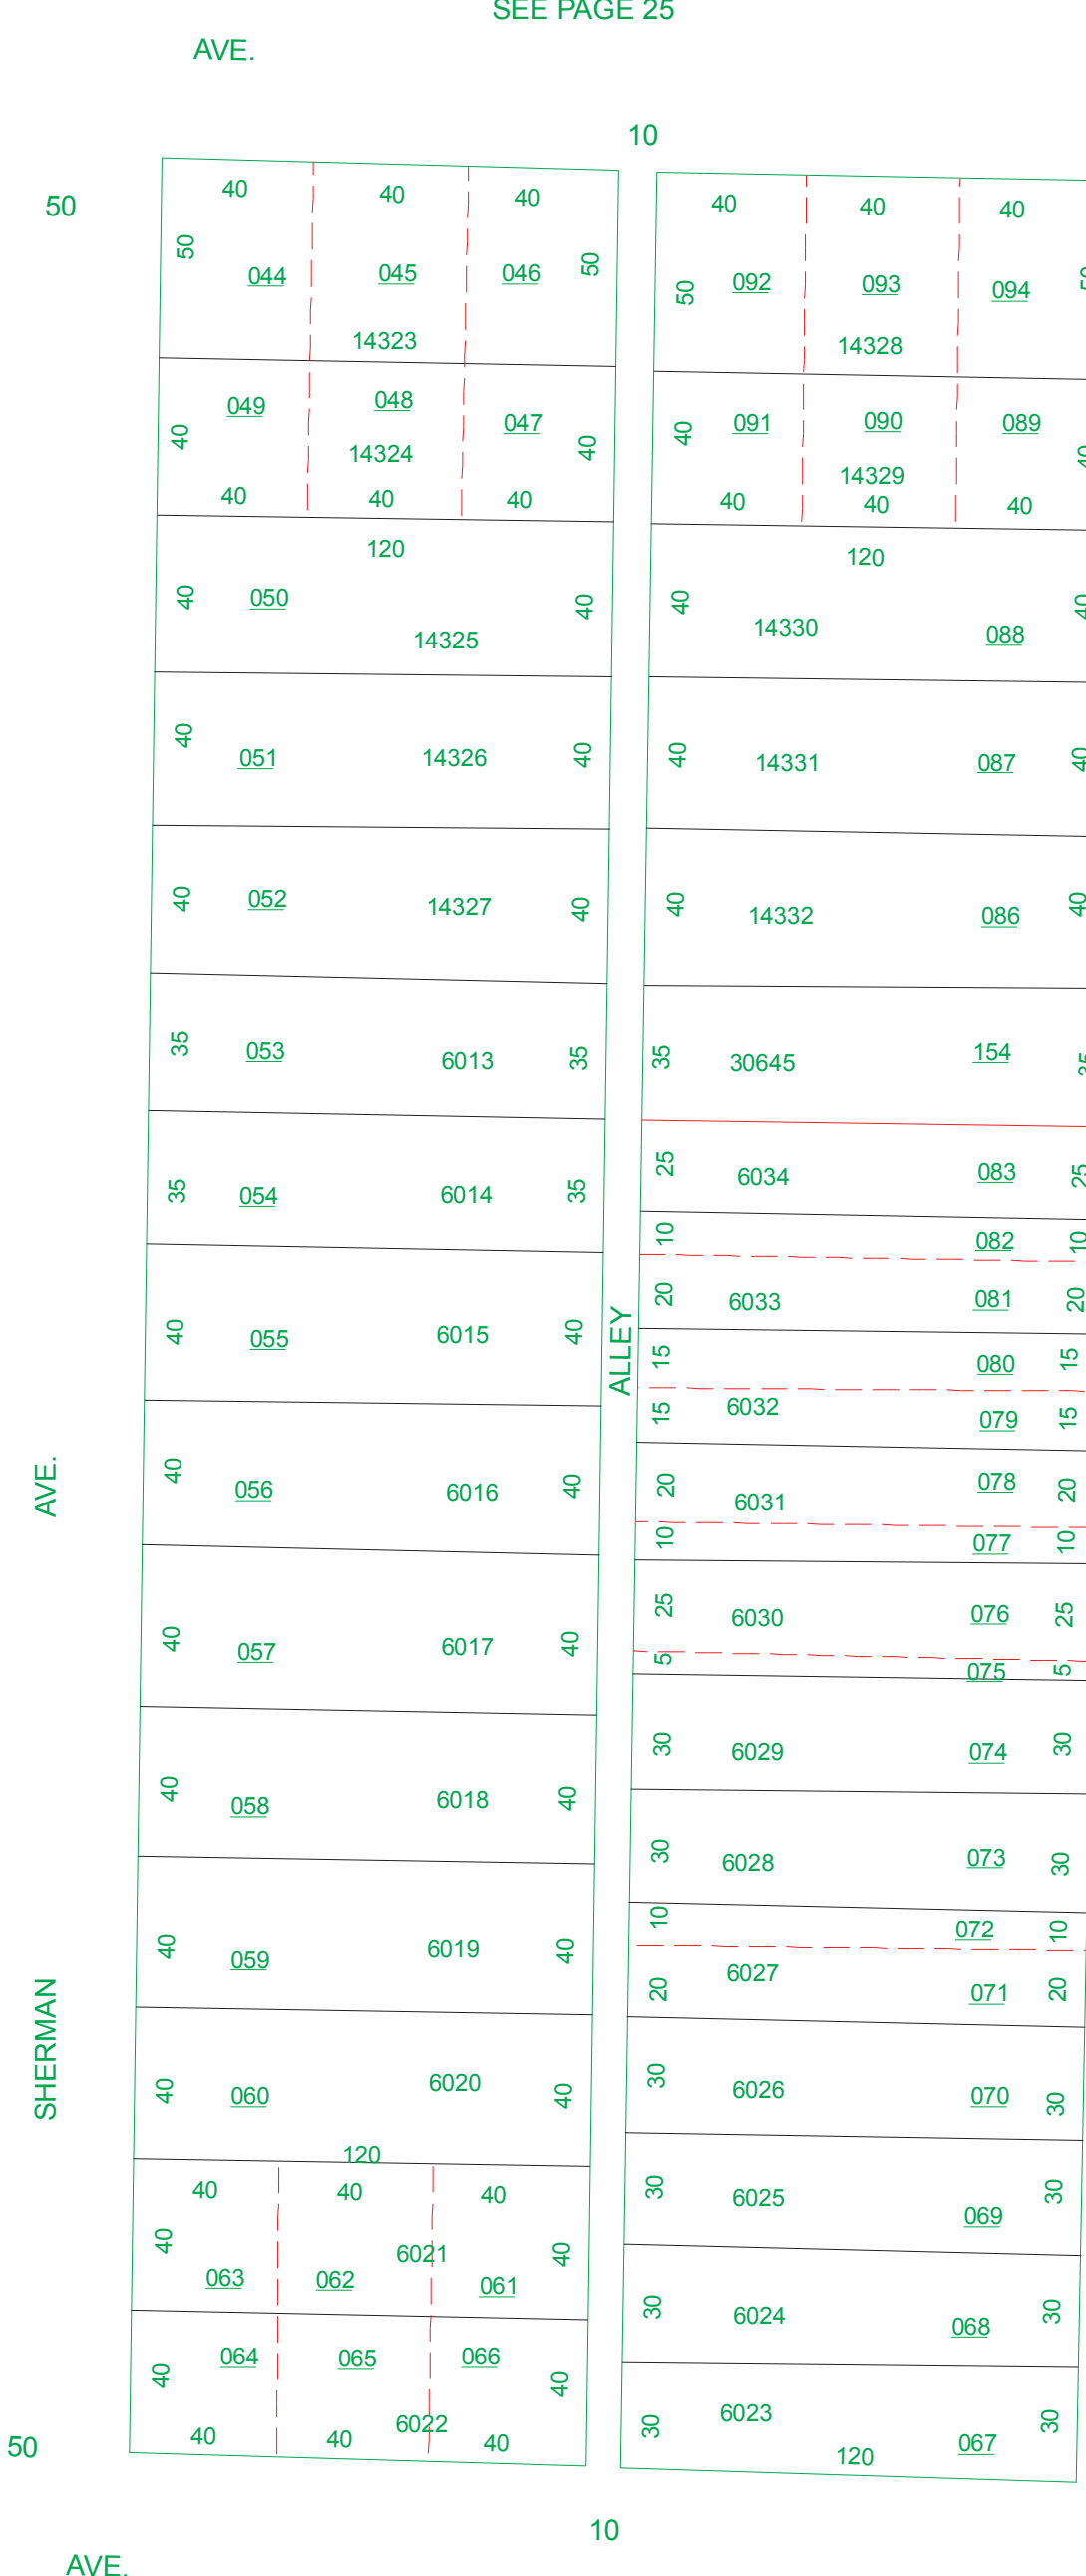

HAMILTON FIRST WARD N.S.

016.000

SEE PAGE 25

SEE PAGE 102, BOOK 2

SEE PAGE 15

SCALE: 1"=50'
REVISED 08/06/01
TAXING DISTRICT:
P6411

STREET
SEE PAGE 17

"F"