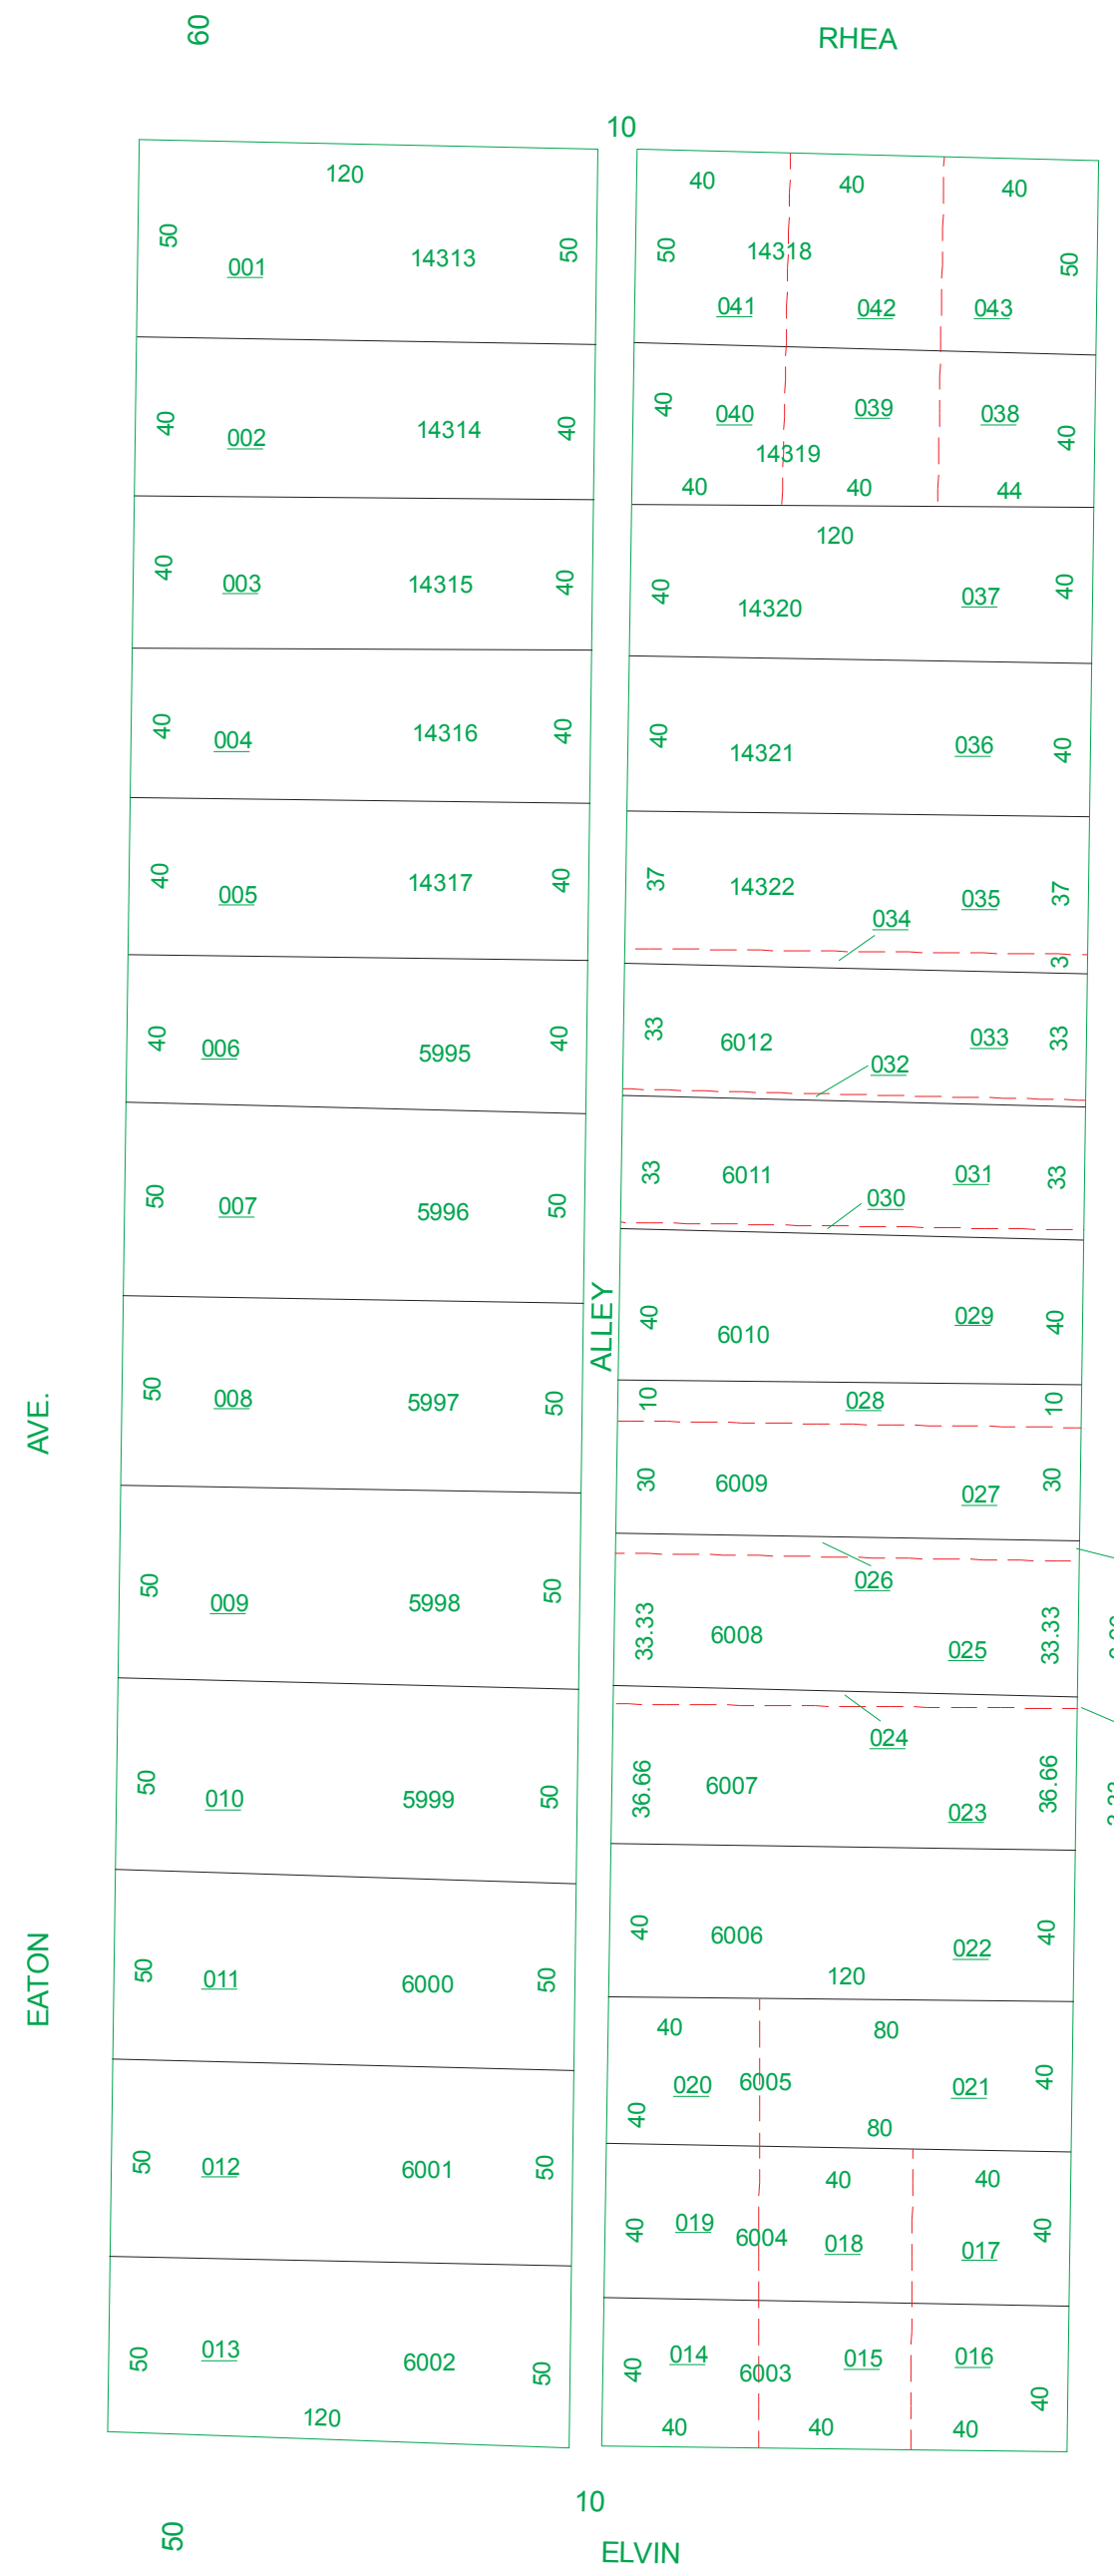

HAMILTON FIRST WARD N.S.

016.000

SEE PAGE 25

SEE PAGE 102, BOOK 2

SEE PAGE 15

SCALE: 1"=50'
REVISED 08/06/01
TAXING DISTRICT:
P6411

STREET
SEE PAGE 17

"F"