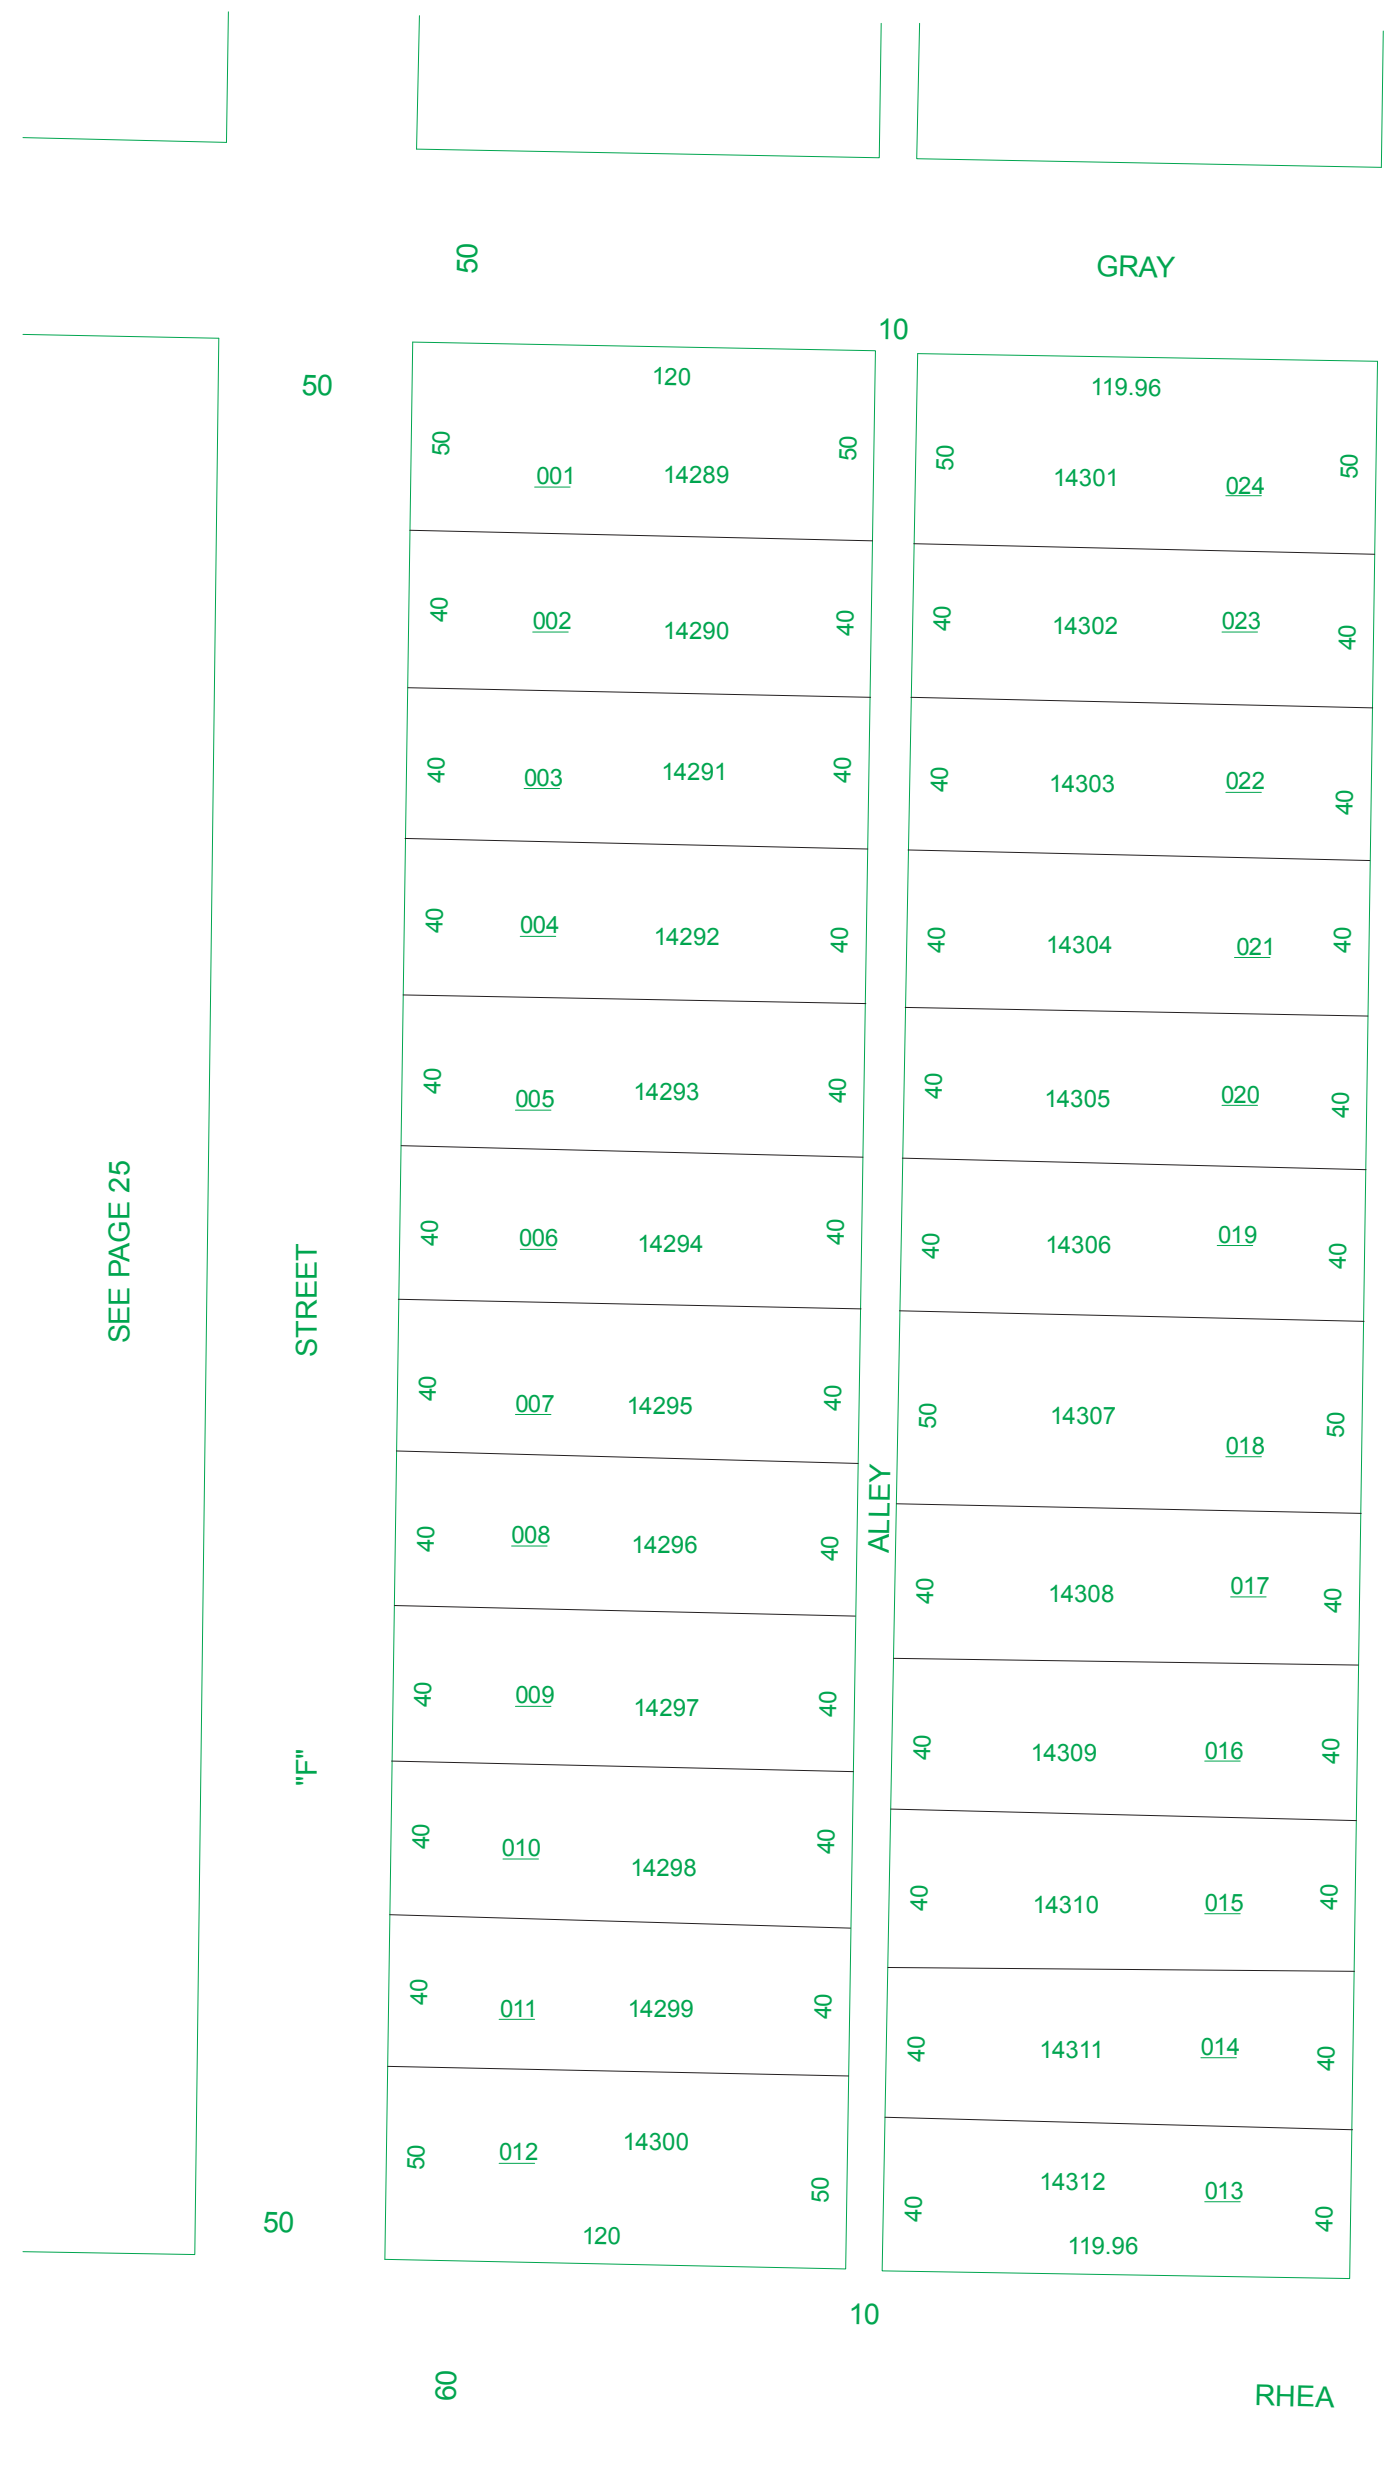

HAMILTON FIRST WARD N.S.

024.000

SEE PAGE 27

SEE PAGE 25

SEE PAGE 17

AVE.

STREET

"E"

AVE.

N

SCALE: 1"=50'
REVISED 4/12/95
TAXING DISTRICT:
P6411

SEE PAGE 23