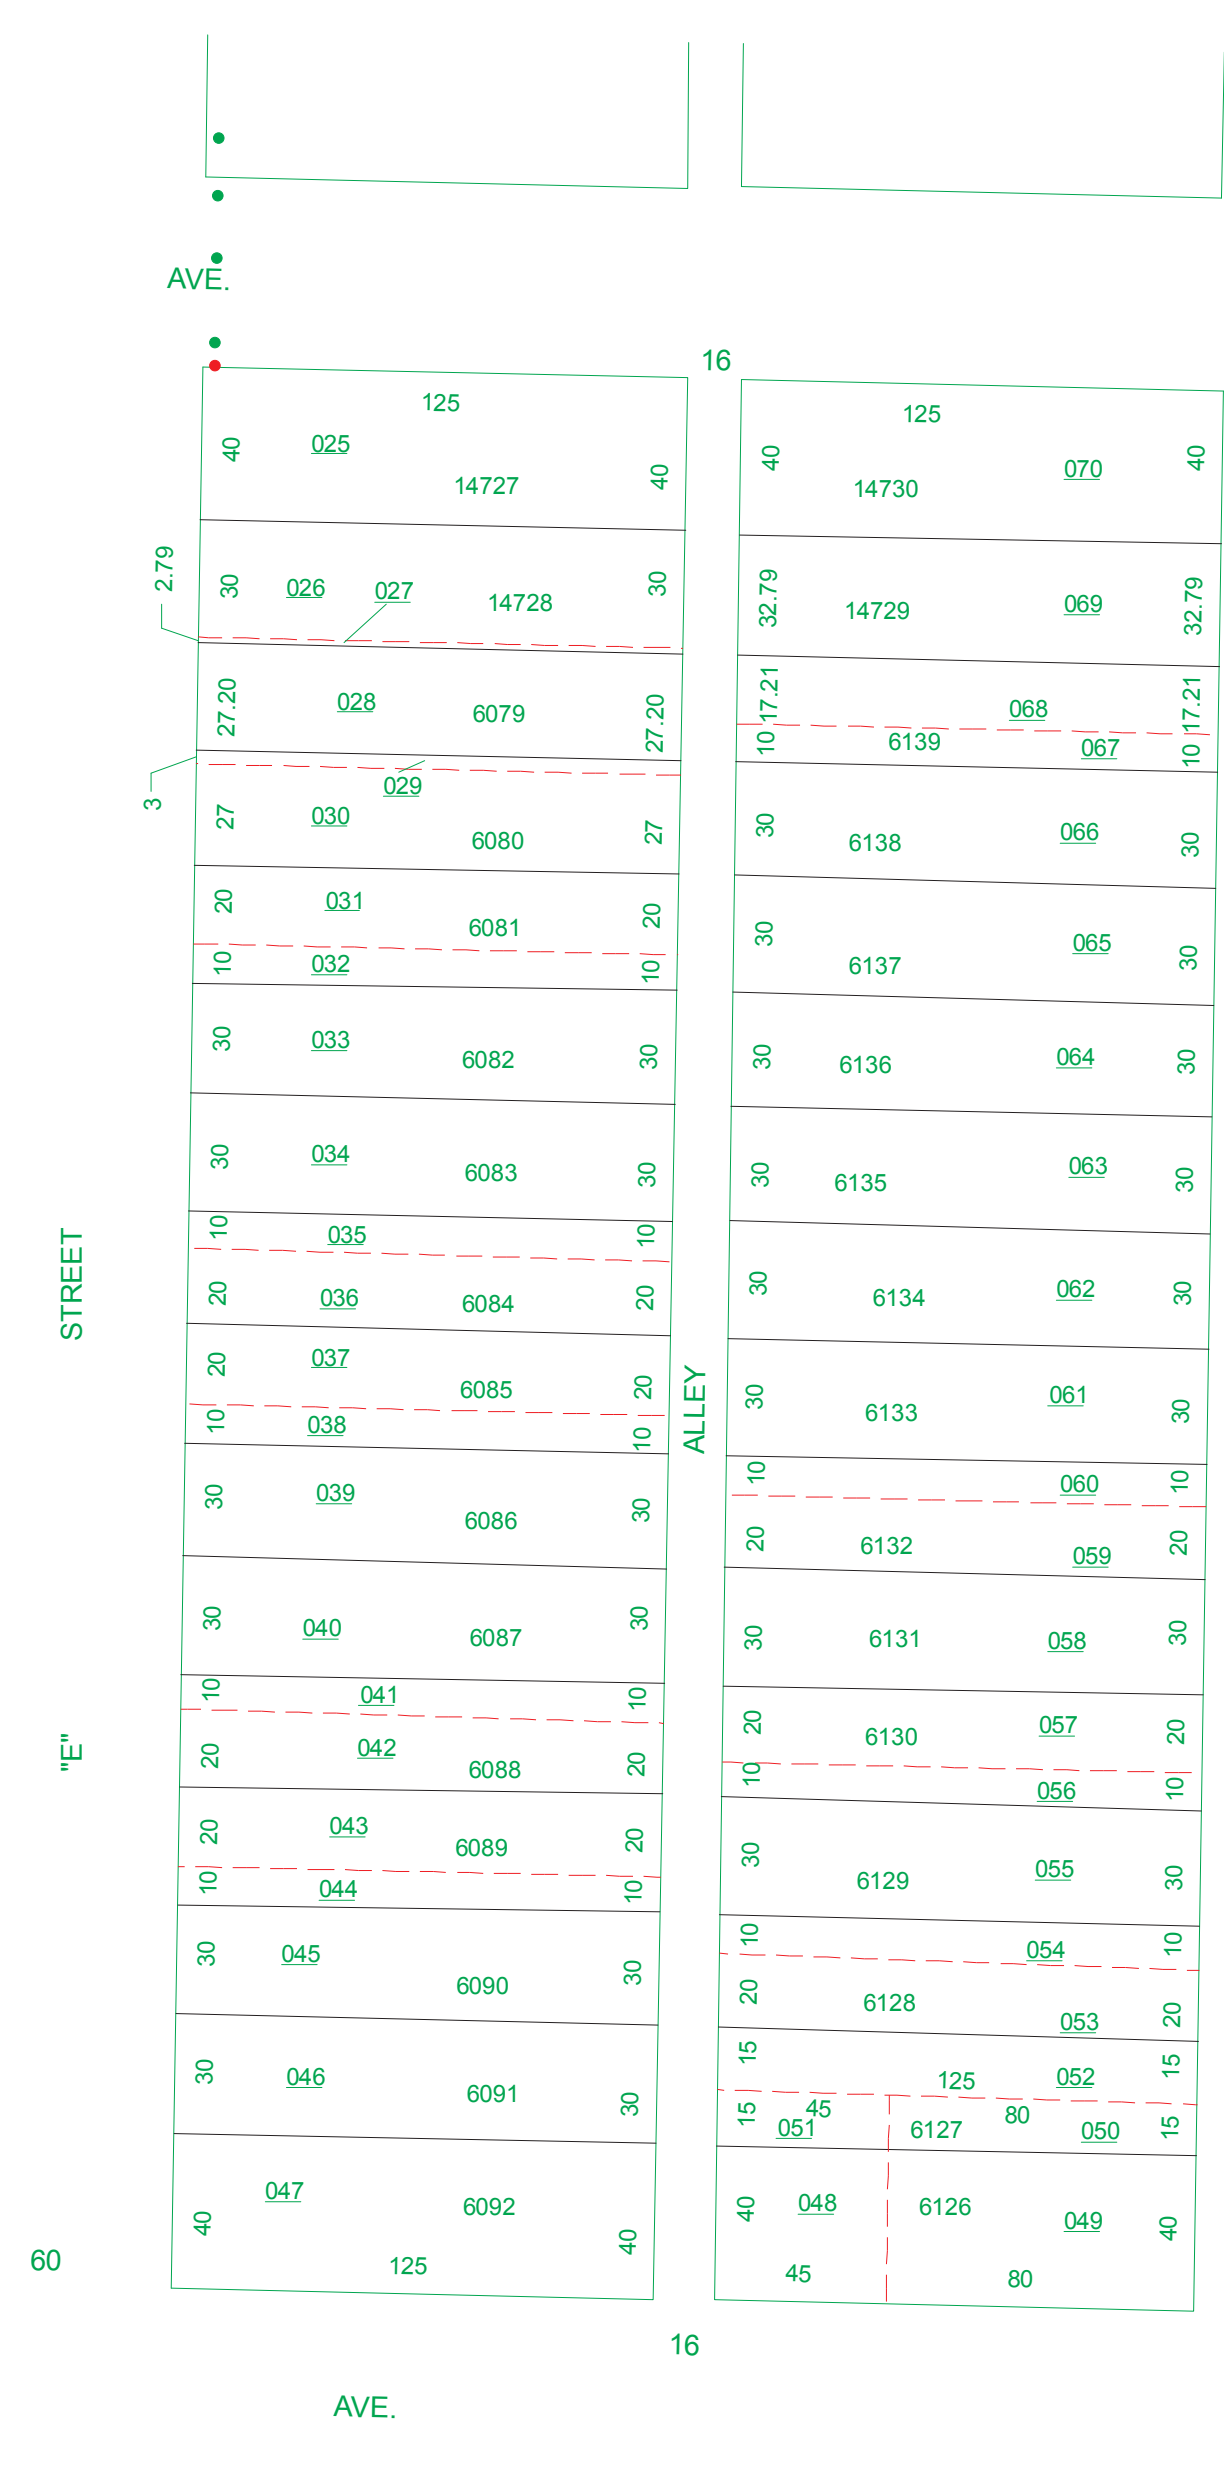

HAMILTON FIRST WARD N.S.

024.000

SEE PAGE 27

SEE PAGE 25

SEE PAGE 17

AVE.

STREET

"E"

AVE.

N

SCALE: 1"=50'
REVISED 4/12/95
TAXING DISTRICT:
P6411

SEE PAGE 23