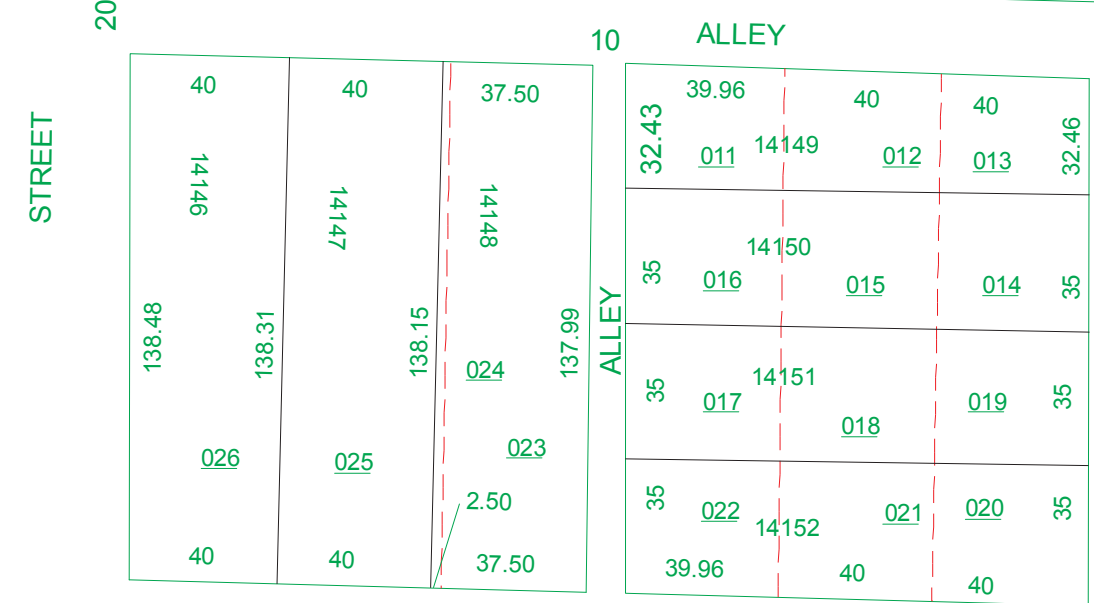

# HAMILTON FIRST WARD N.S.

027.000

SEE PAGE 40

SEE PAGE 39

AVE.

60

SCALE: 1"=50'  
REVISED 4/13/95  
TAXING DISTRICT:  
P6411

STREET

ALLEY

AVE.

60

CLEVELAND

SEE PAGE 28

60

WEBSTER

"E"

ALLEY

AVE.

16

GRAY

SEE PAGE 24

SEE PAGE 26