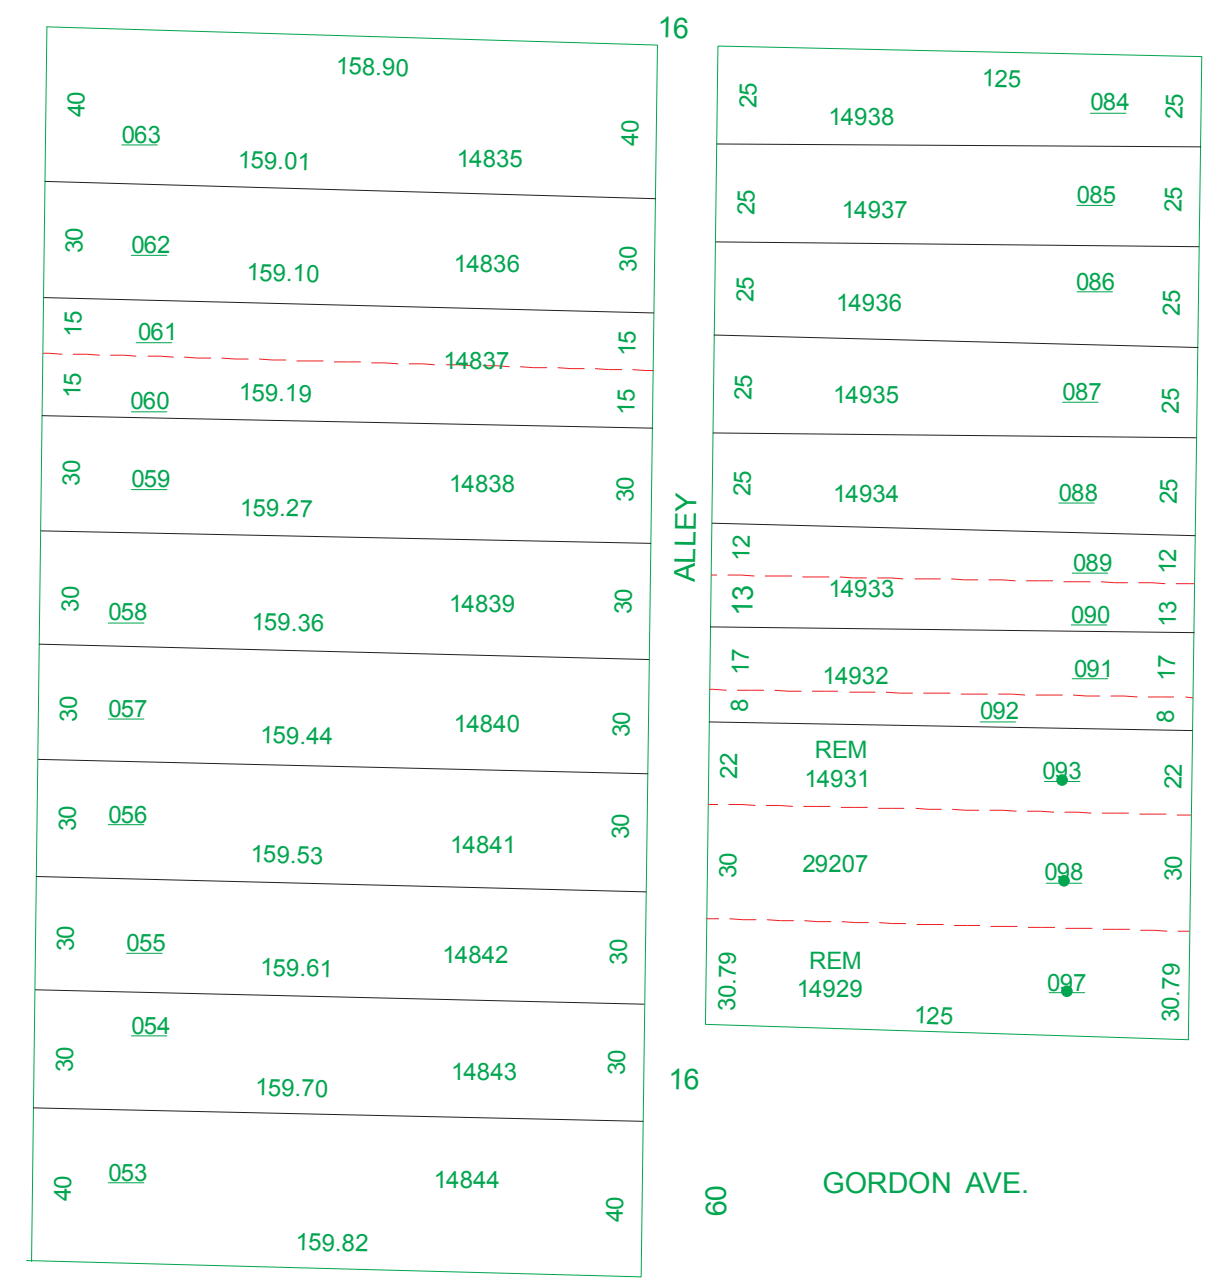

# HAMILTON FIRST WARD N.S.

028.000

SEE PAGE 39

SEE PAGE 38

SEE PAGE 27

SEE PAGE 29

SCALE: 1"=50'  
REVISED 3/26/98  
TAXING DISTRICT:  
P6411

"D"

SEE PAGE 23