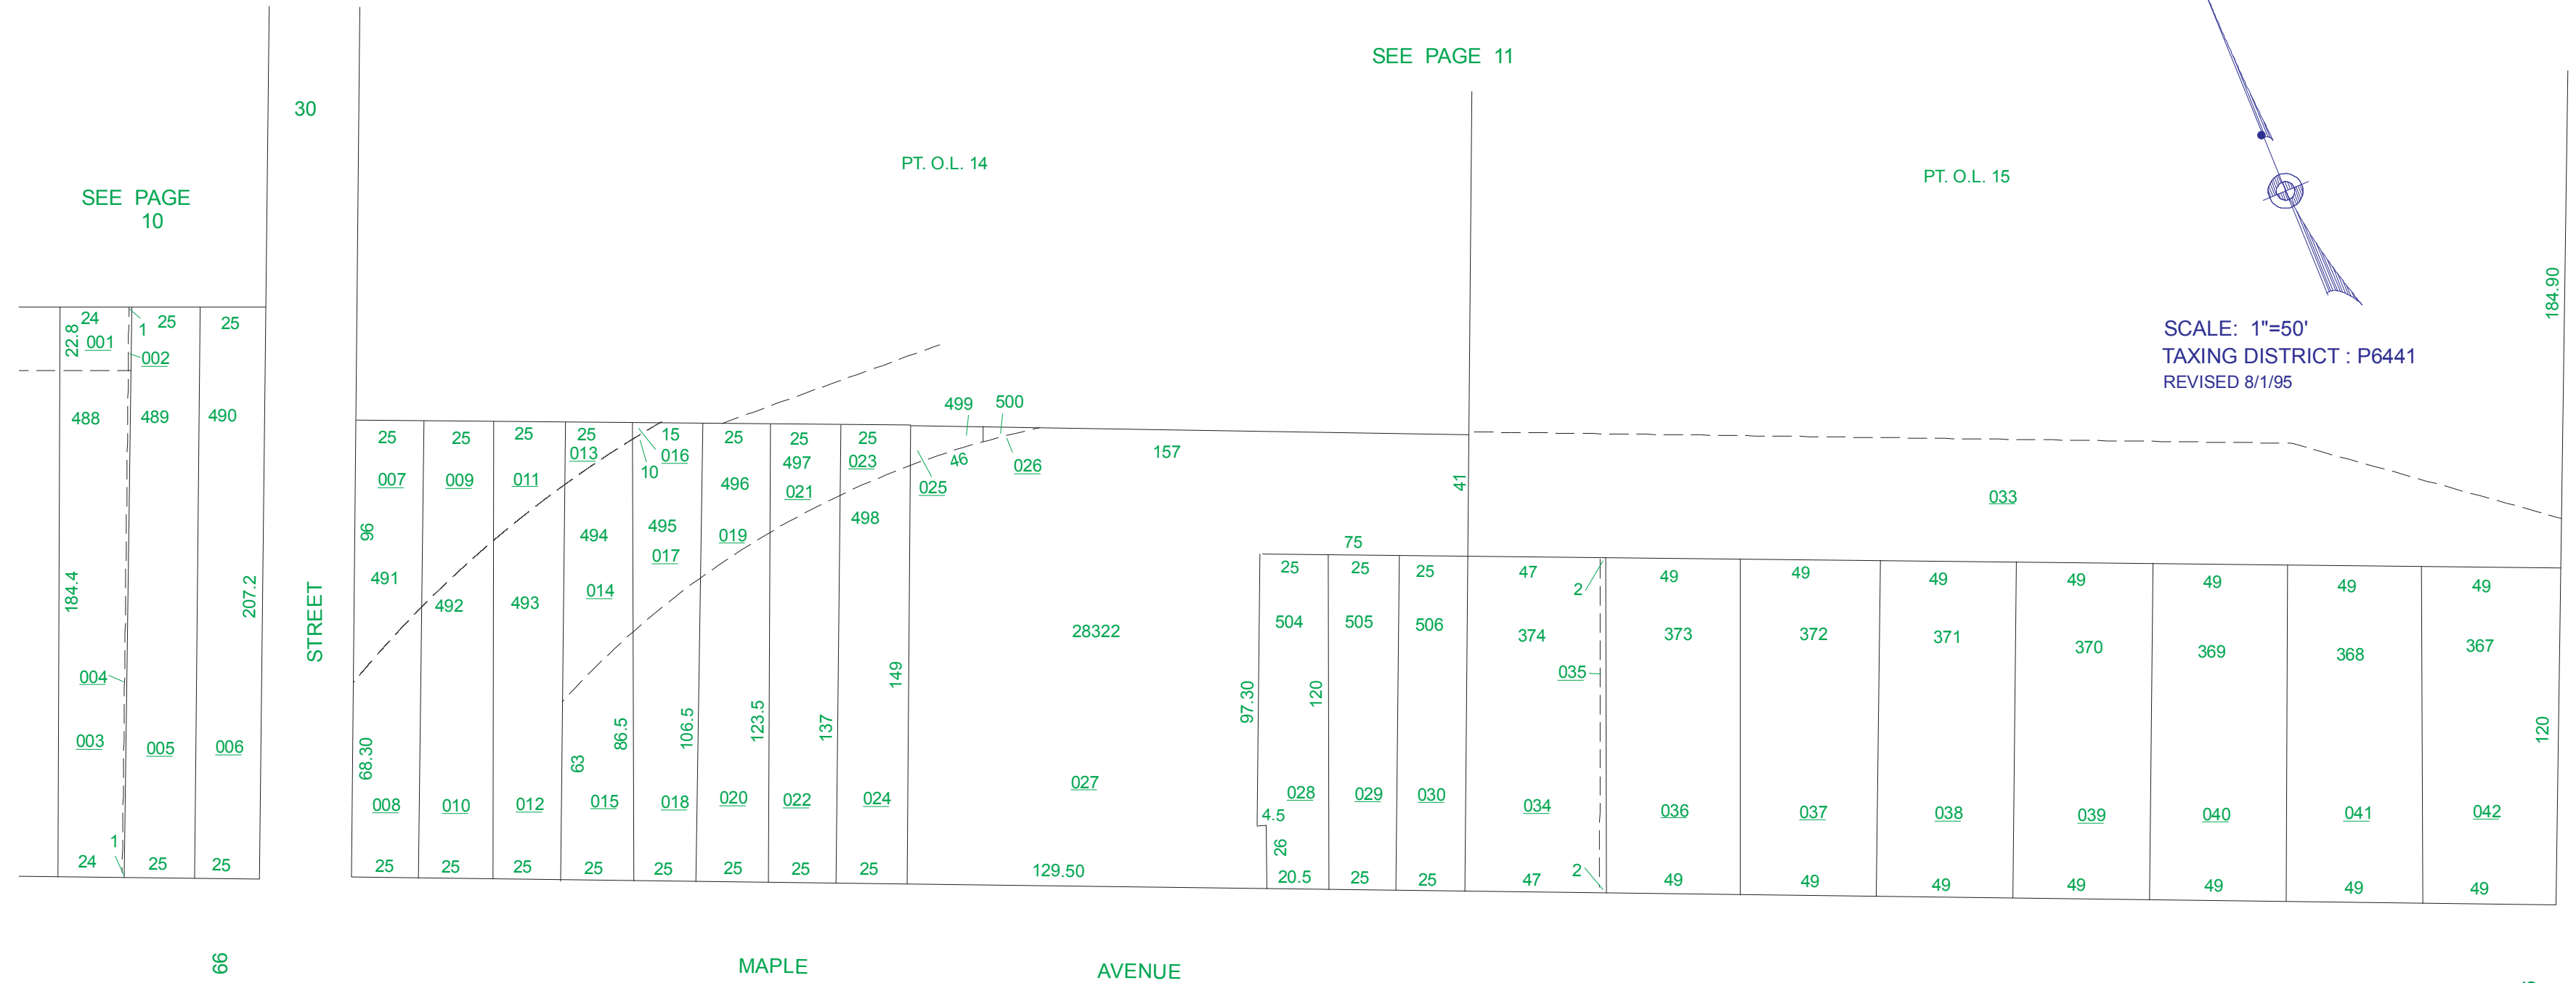

# HAMILTON FOURTH WARD

019.000

SCALE: 1"=50'  
TAXING DISTRICT : P6441  
REVISED 8/1/95

SEE PAGE 11

SEE PAGE 18

66

STREET

SEE PAGE 20

66

SEE PAGE 18

SEVENTH

SEE PAGE 29

66

66

SEE PAGE 28

66