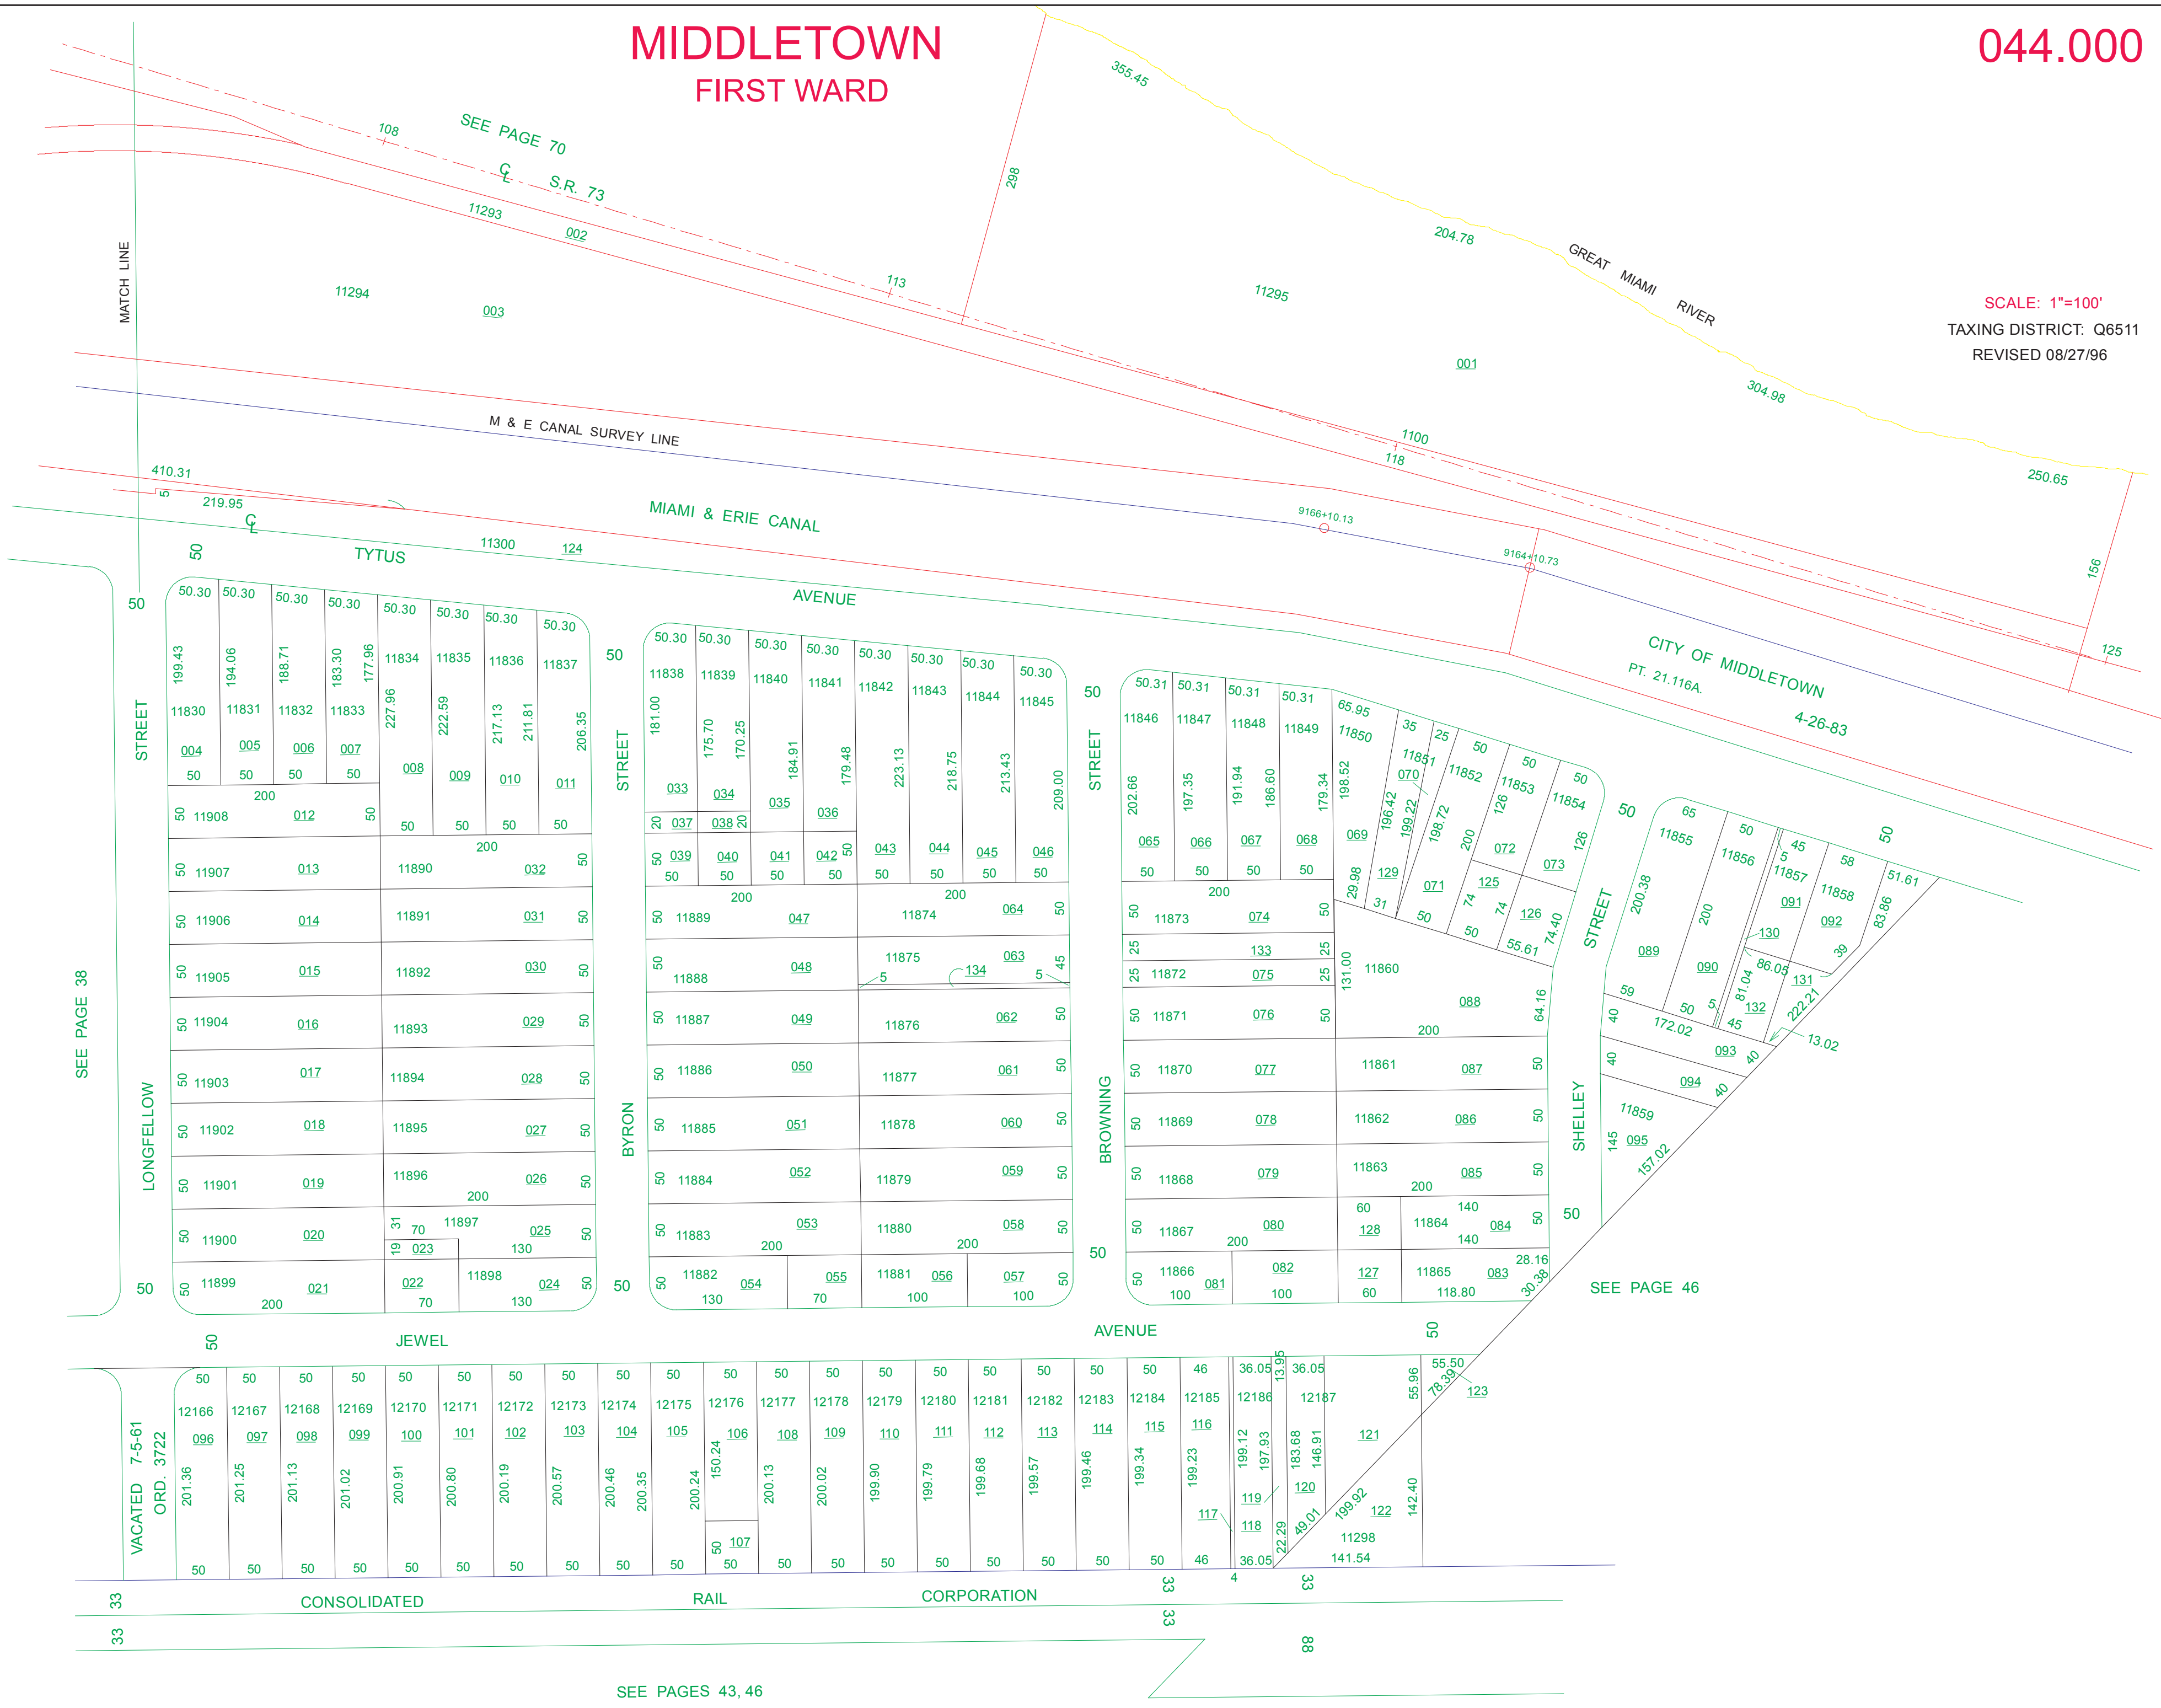

MIDDLETOWN FIRST WARD

044.000

SCALE: 1"=100'
TAXING DISTRICT: Q6511
REVISED 08/27/96

SEE PAGES 43, 46