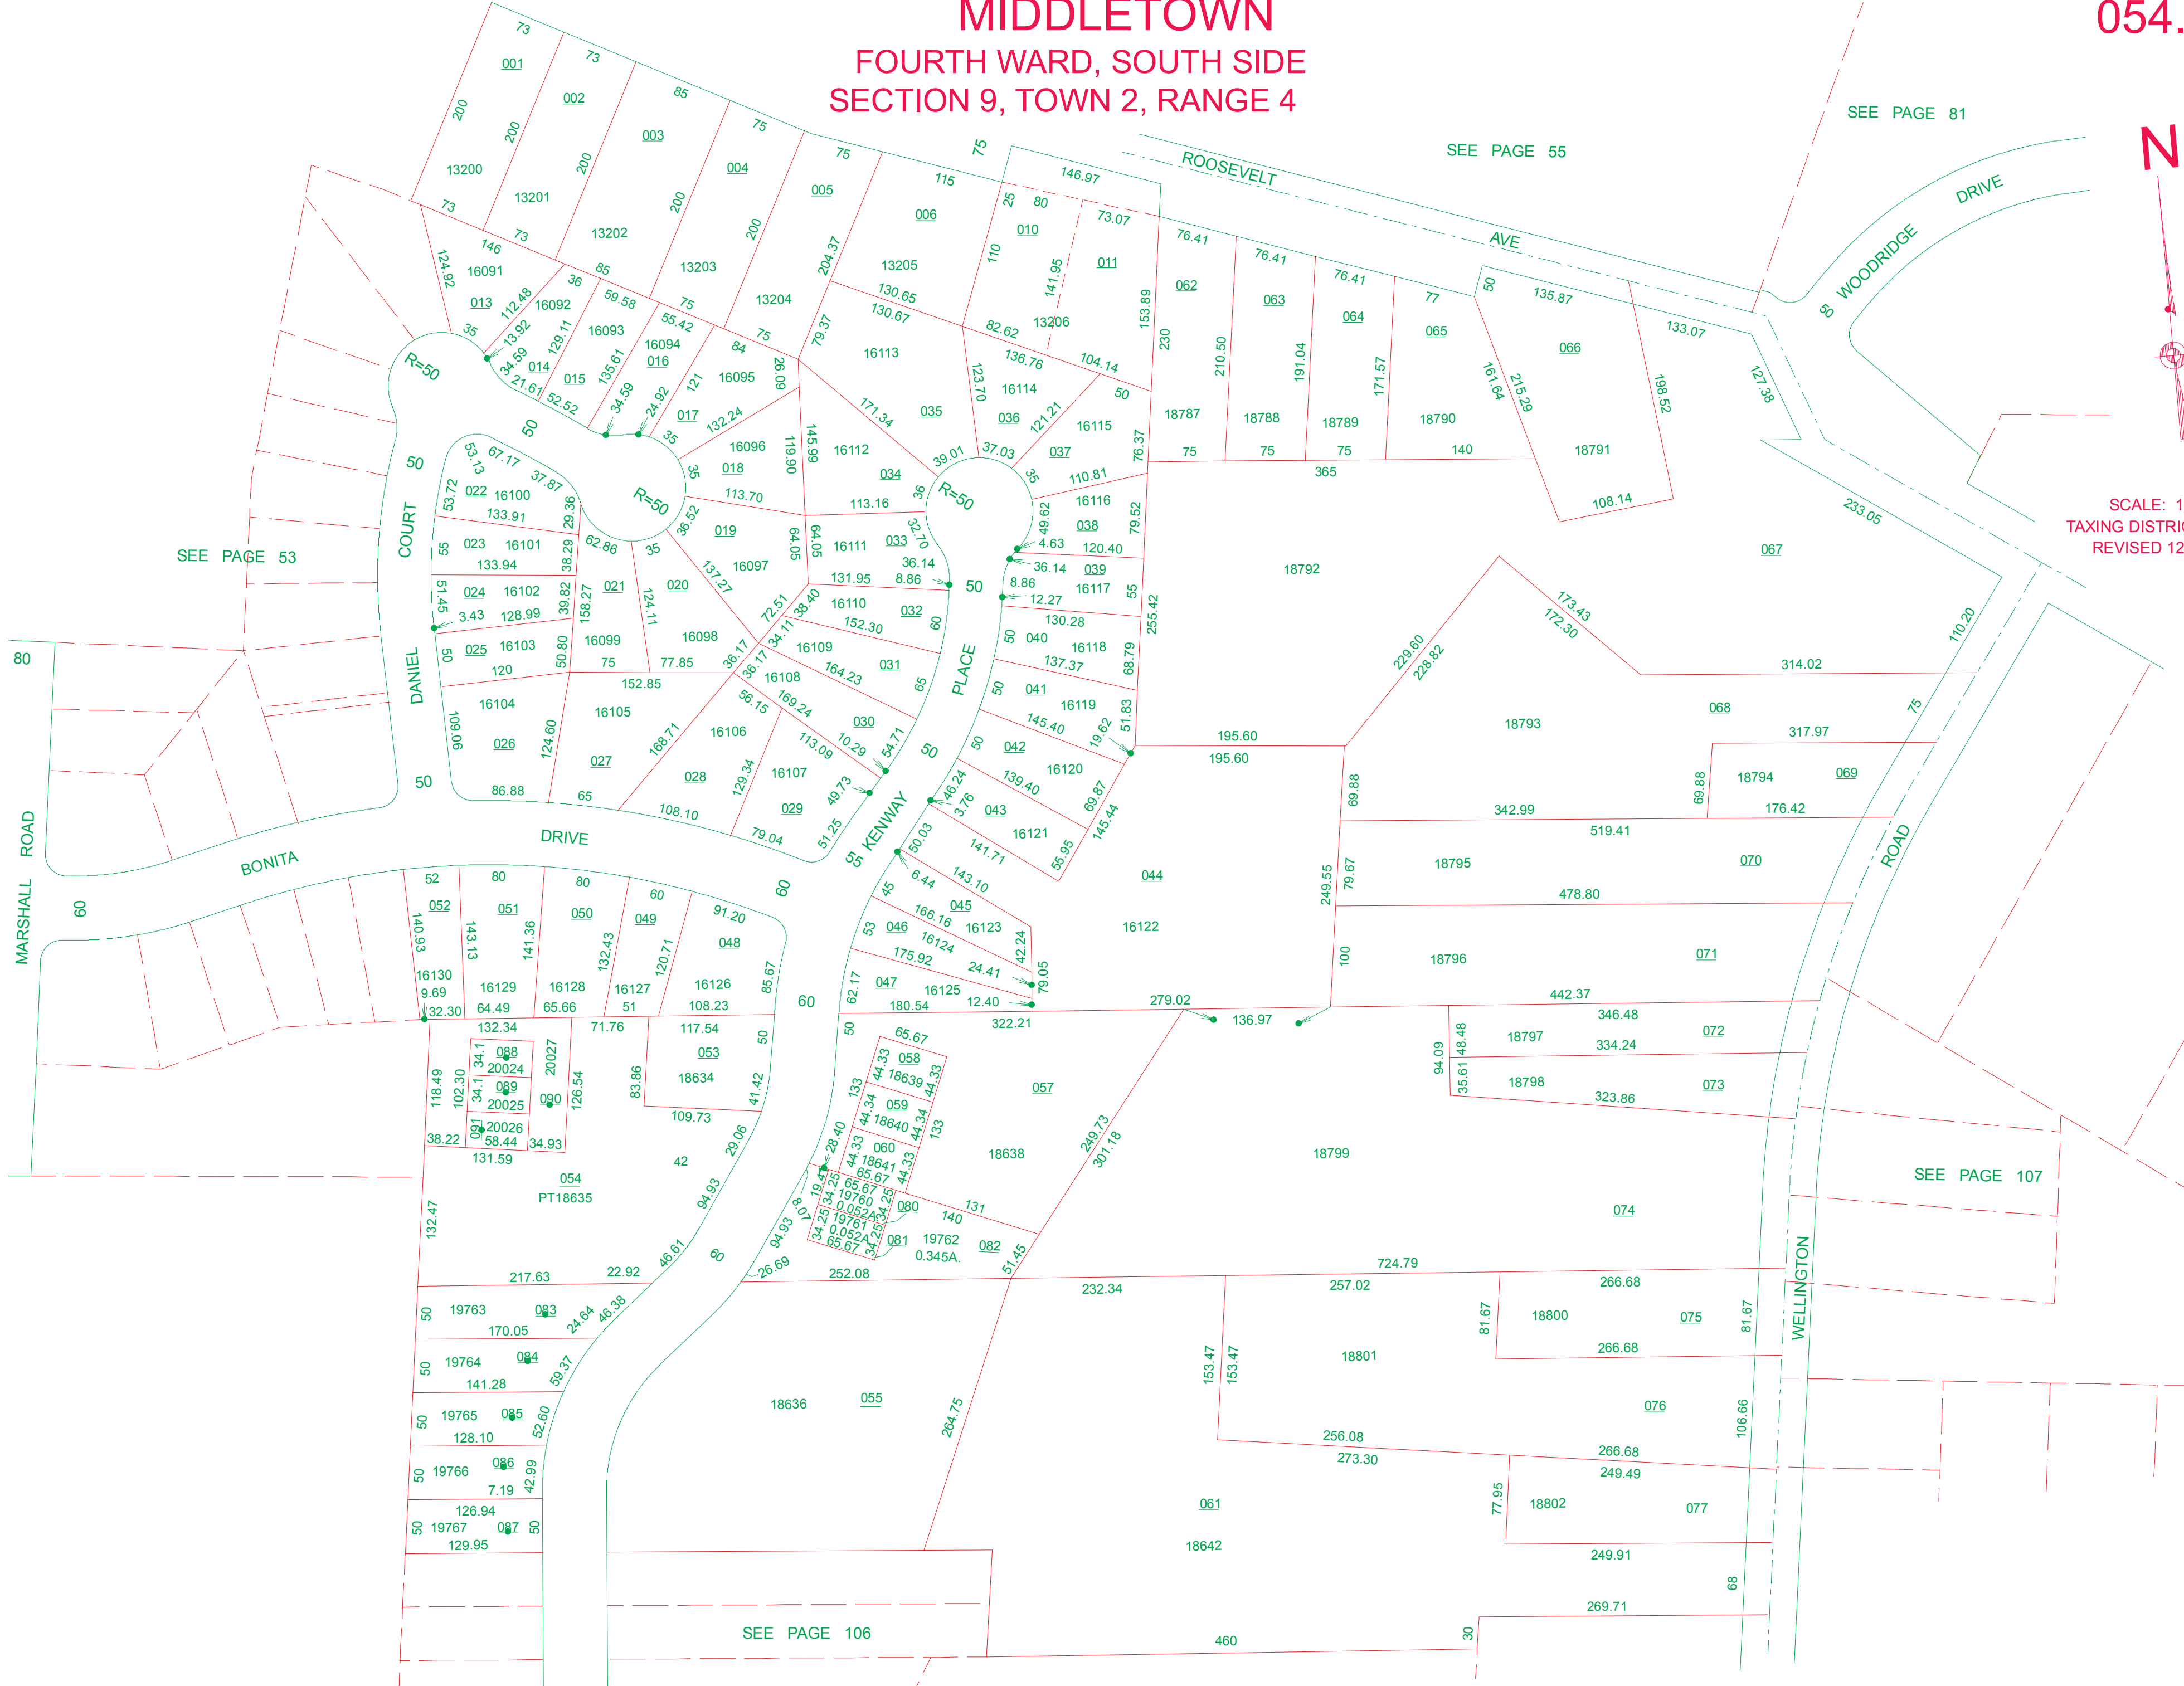

MIDDLETOWN
FOURTH WARD, SOUTH SIDE
SECTION 9, TOWN 2, RANGE 4

SEE PAGE 81

SEE PAGE 55

SCALE: 1"=100'
TAXING DISTRICT: Q6542
REVISED 12/28/00

SEE PAGE 53

SEE PAGE 107

SEE PAGE 106