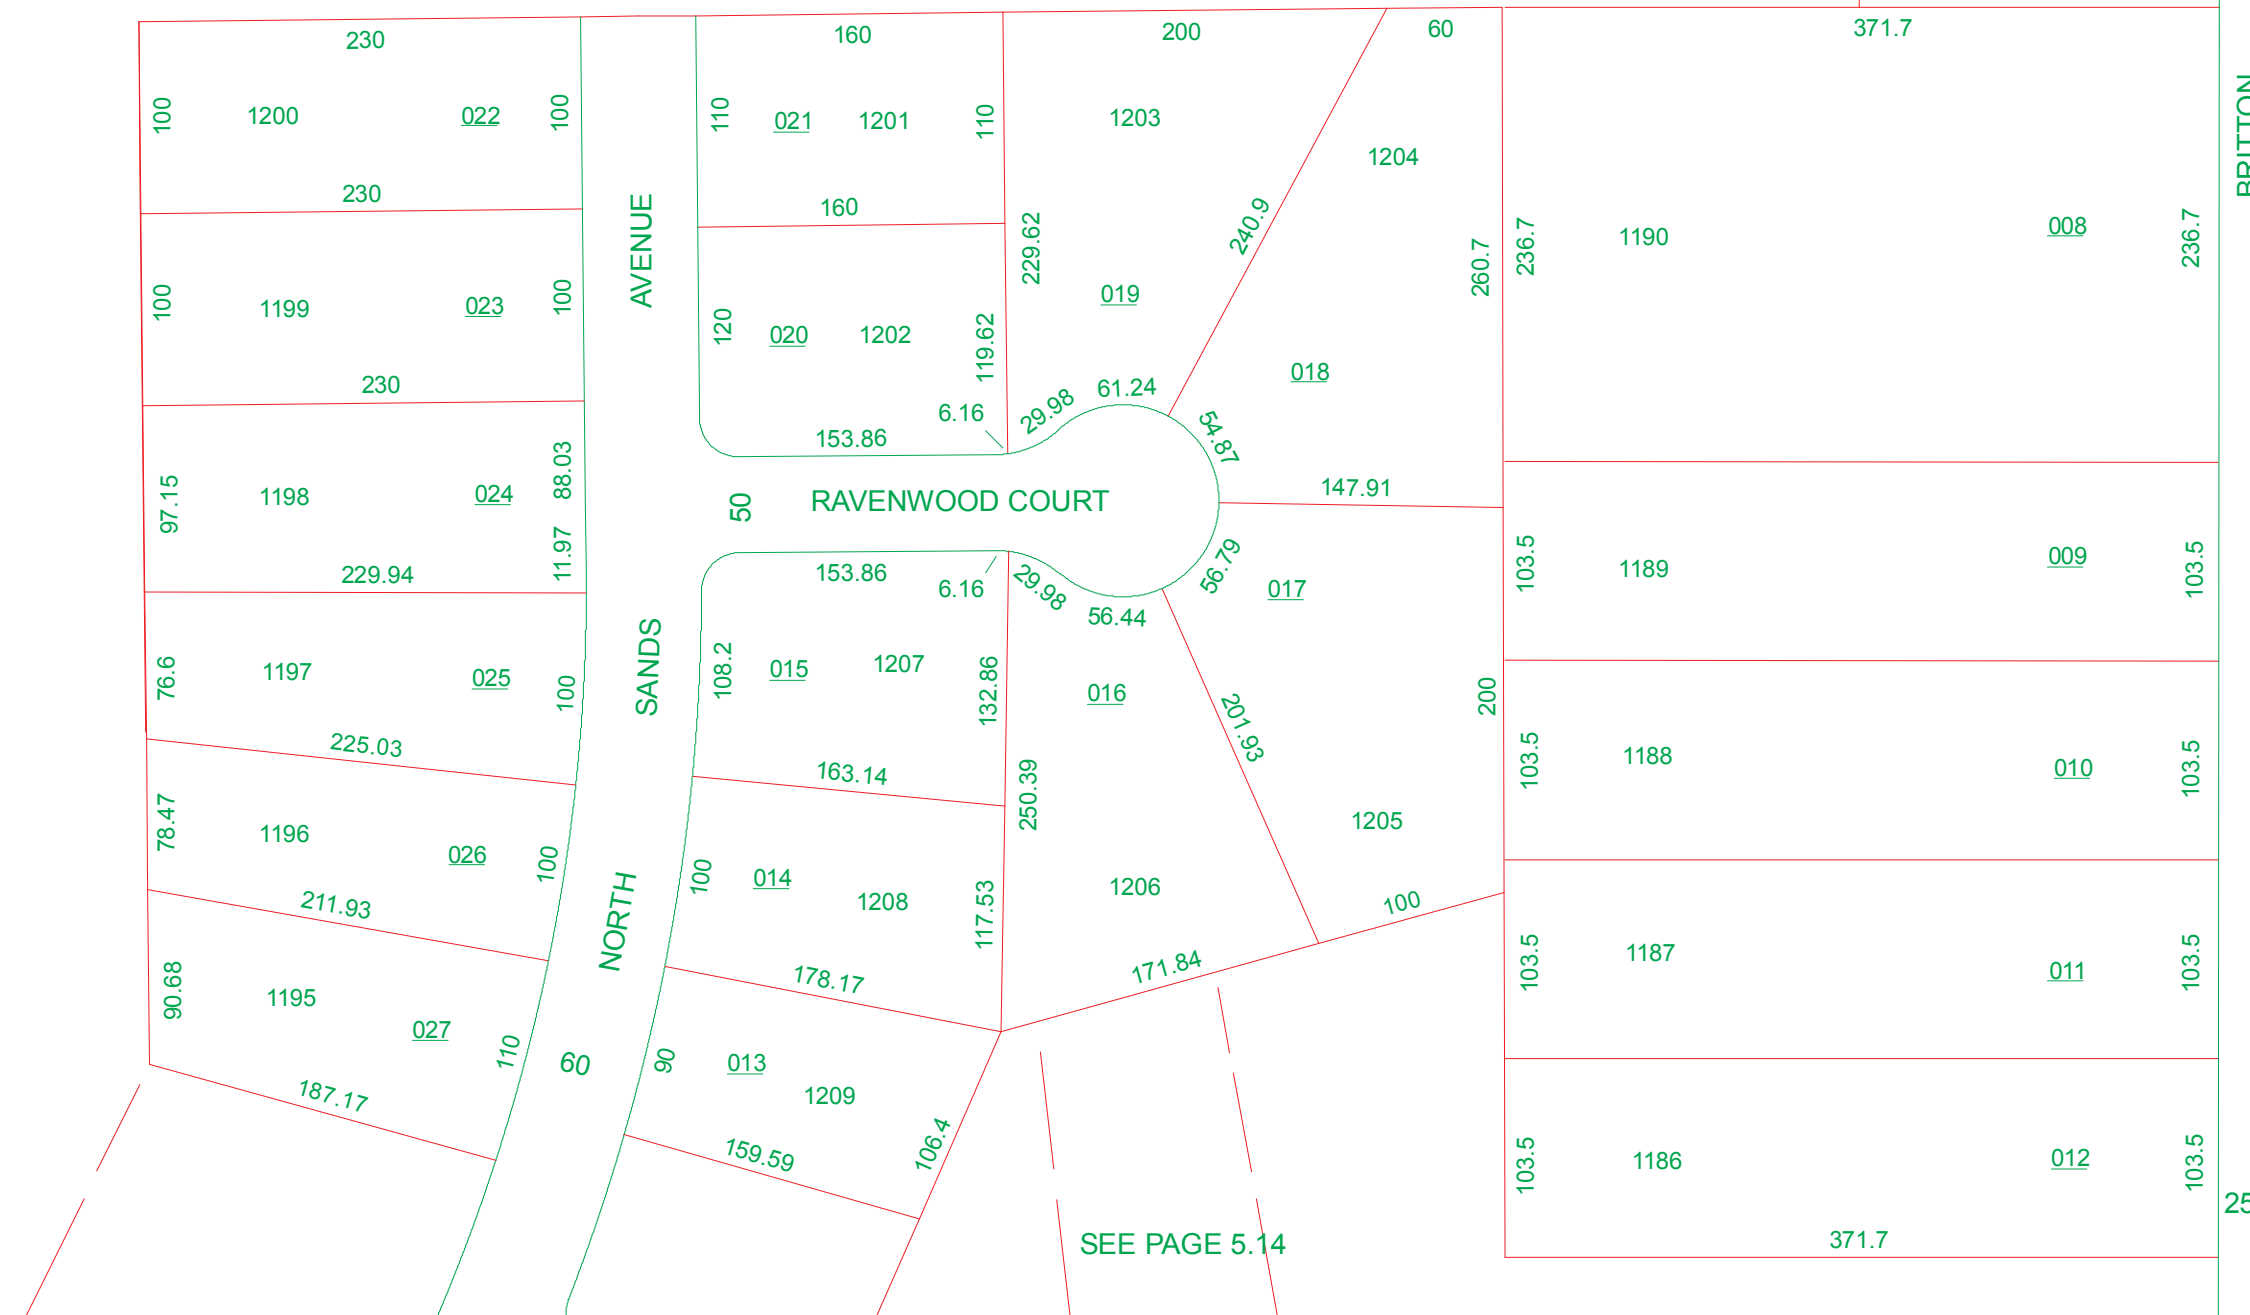

MONROE CITY
SECTION 18, TOWN 3, RANGE 3

SEE PAGE 2.0

005.120

TODHUNTER ROAD

N

SCALE: 1"=100'
TAXING DISTRICT: C1800
REVISED 6/12/96

SEE PAGE 5.0

SEE PAGE 5.11

SEE PAGE 5.14

SEE PAGE 5.21