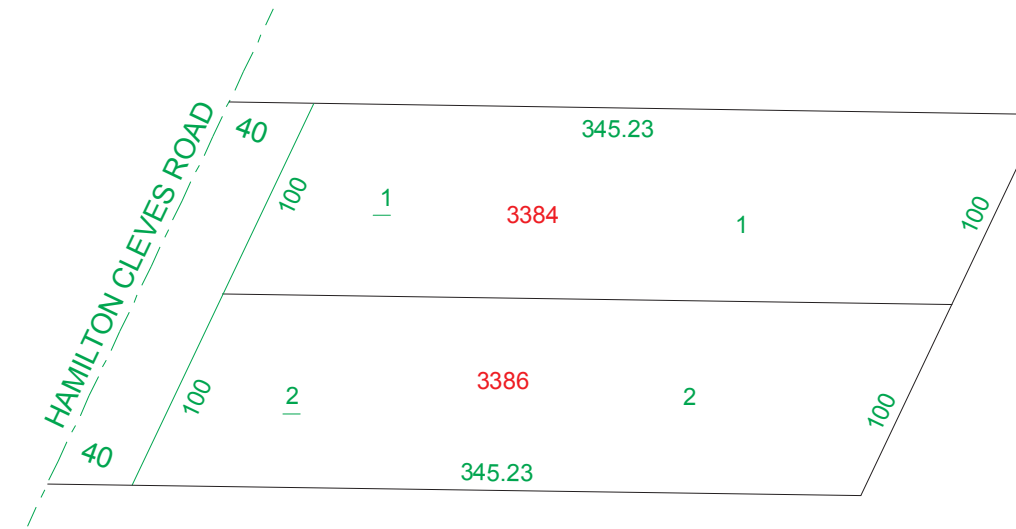

NICHOLAS SUBDIVISION  
ROSS TOWNSHIP  
SECTION 22, TOWN 3, RANGE 2

090.000

HOUSE NUMBERS

N

SCALE: 1"=100'  
REVISED 3/9/95  
TAXING DISTRICT:K4620