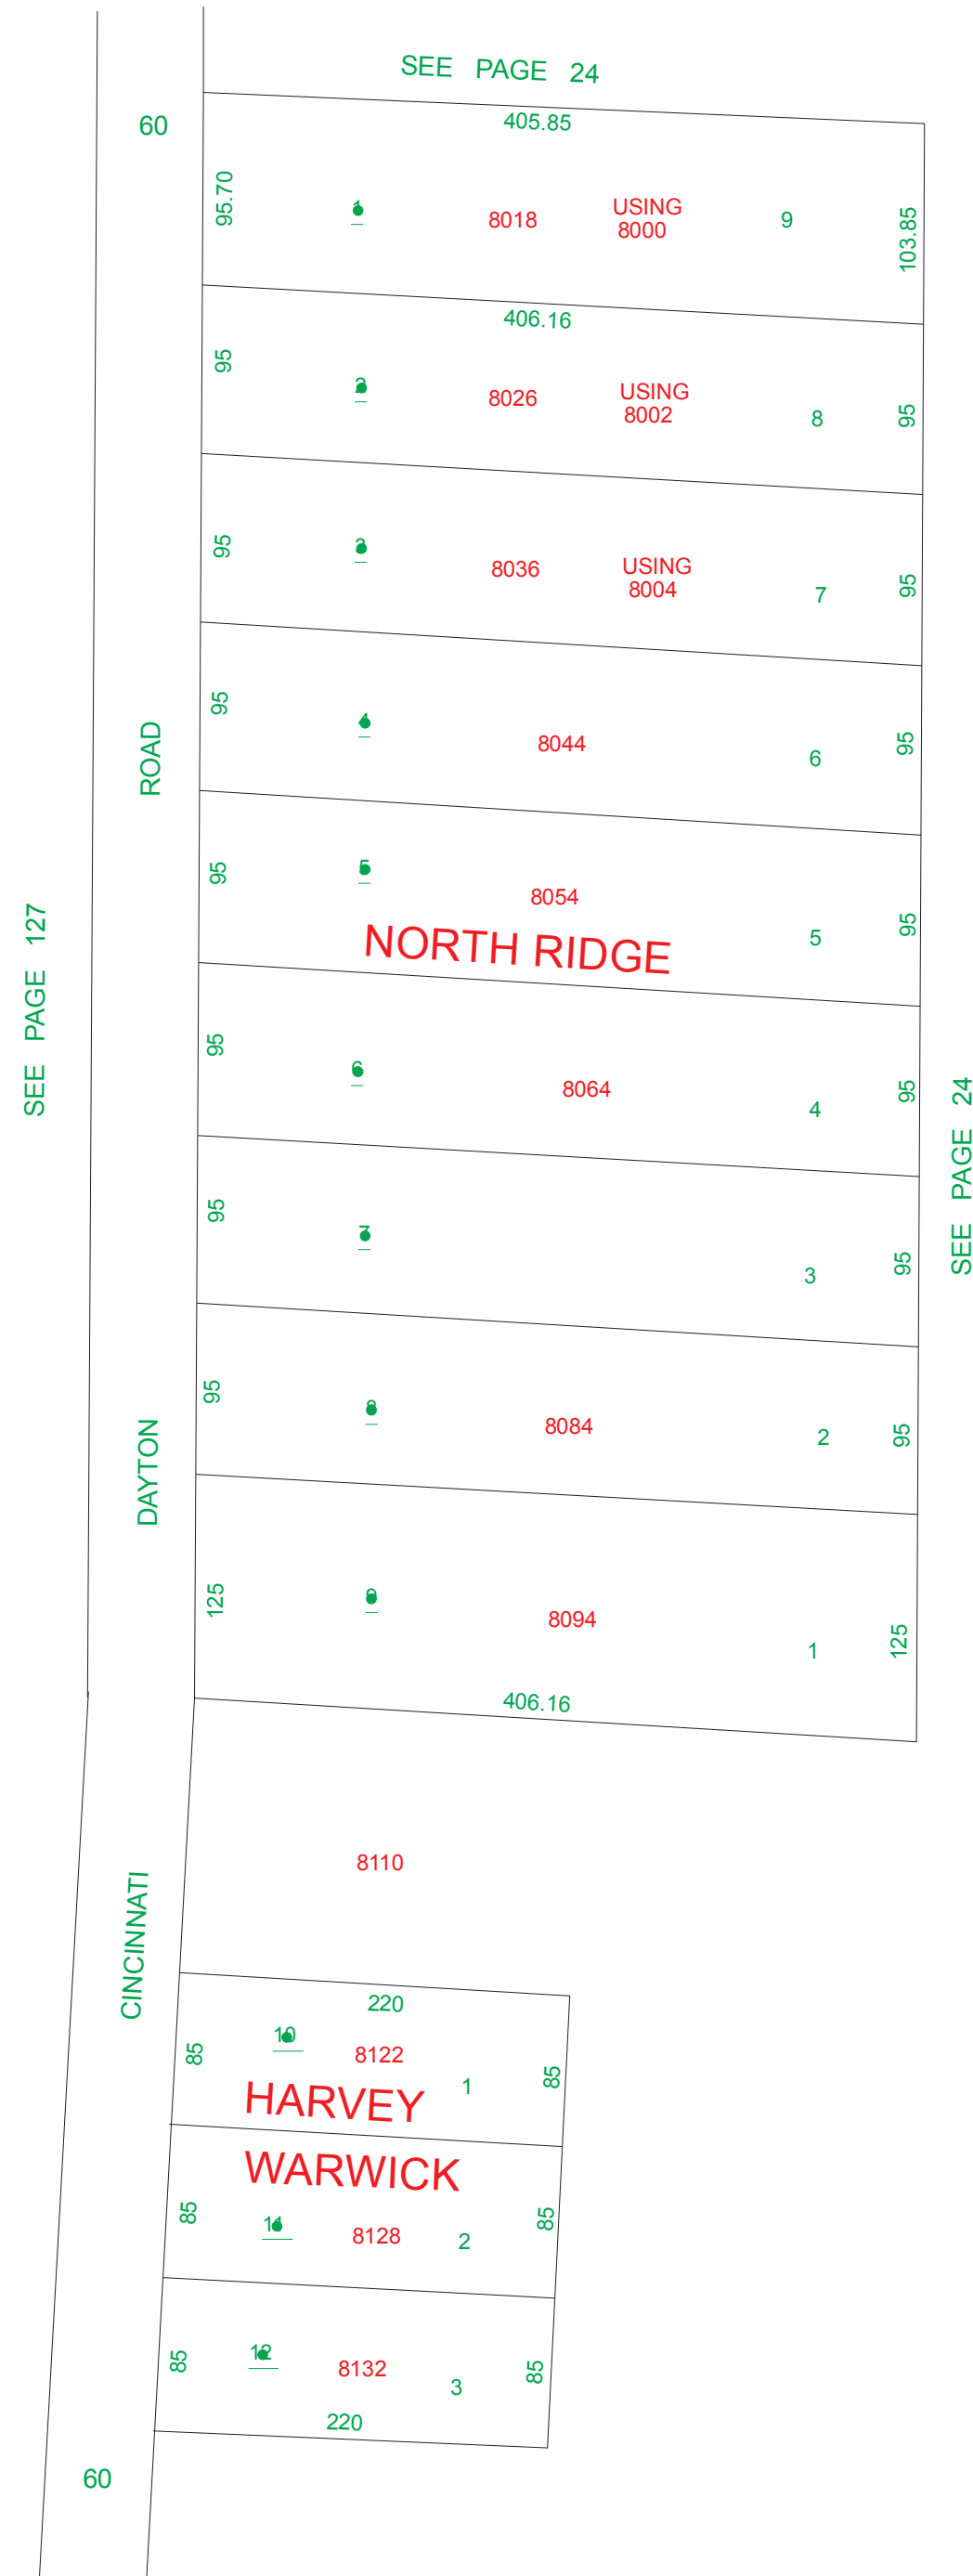

HARVEY WARICK NORTHRIDGE

WEST CHESTER TOWNSHIP
SECTION 23, TOWN 3, RANGE 2

128.000

HOUSE NUMBERS

N

SCALE: 1"=100'

REVISED 5/31/96